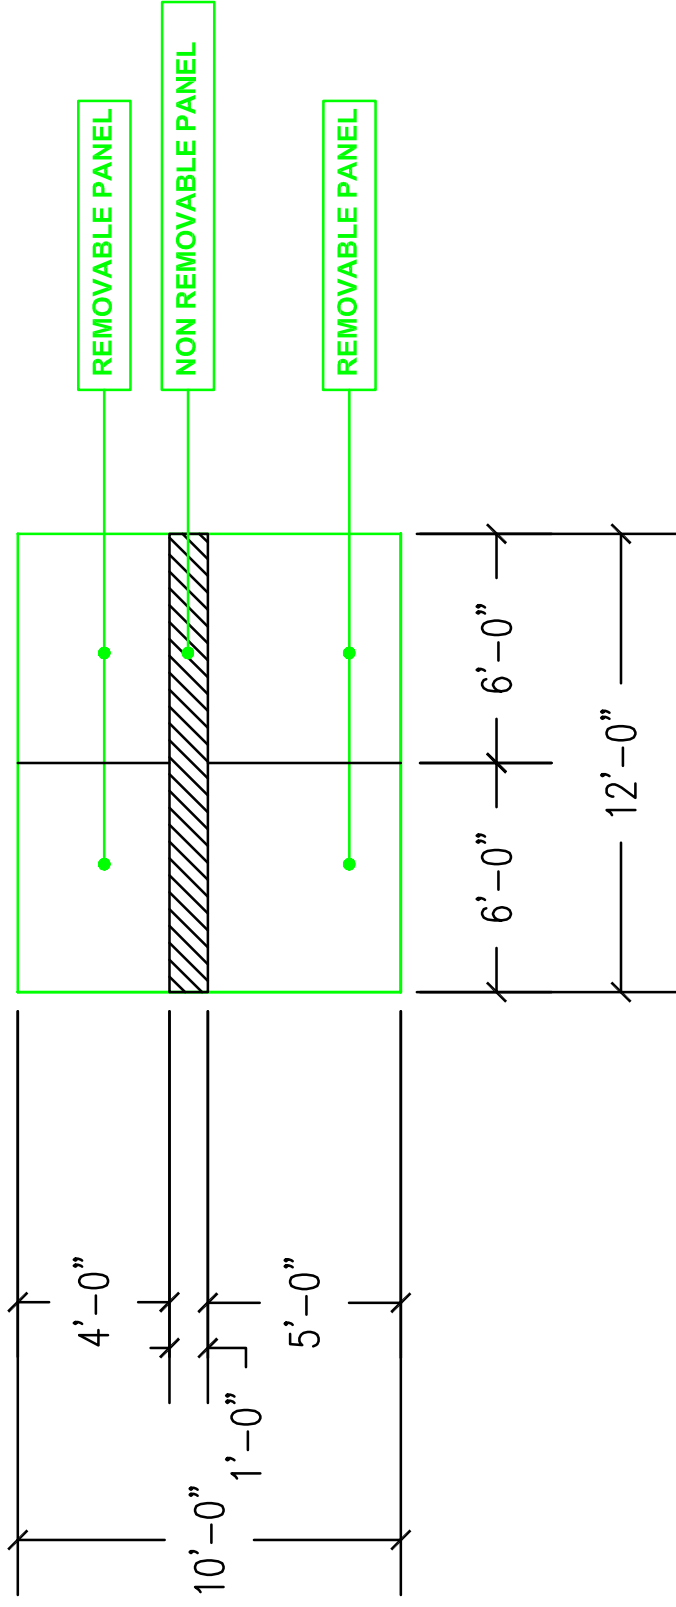

**BOTTOM VIEW**

TOP CEILING HEIGHT= 19'-8"  
BOTTOM PULL BOX= 21'-5"