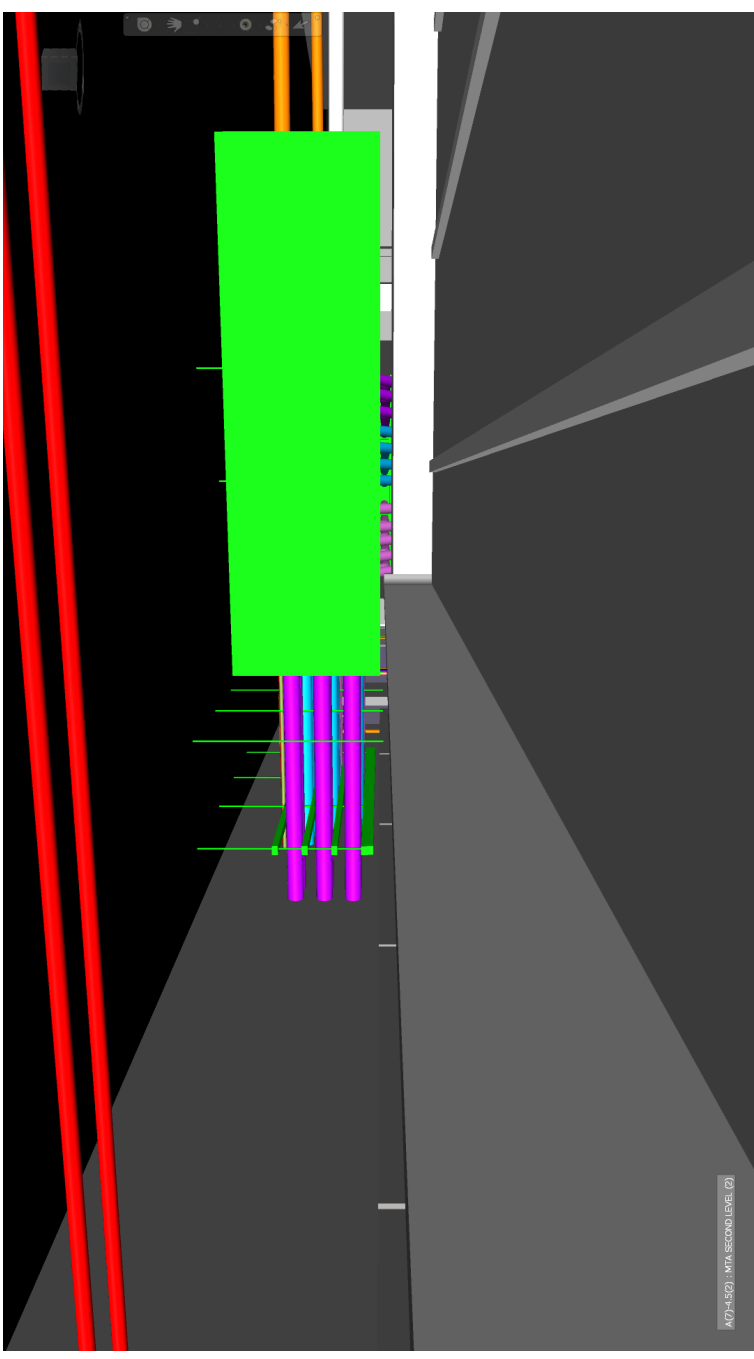

**BOTTOM VIEW**

TOP CEILING HEIGHT= 19'-8"  
BOTTOM PULL BOX= 21'-5"