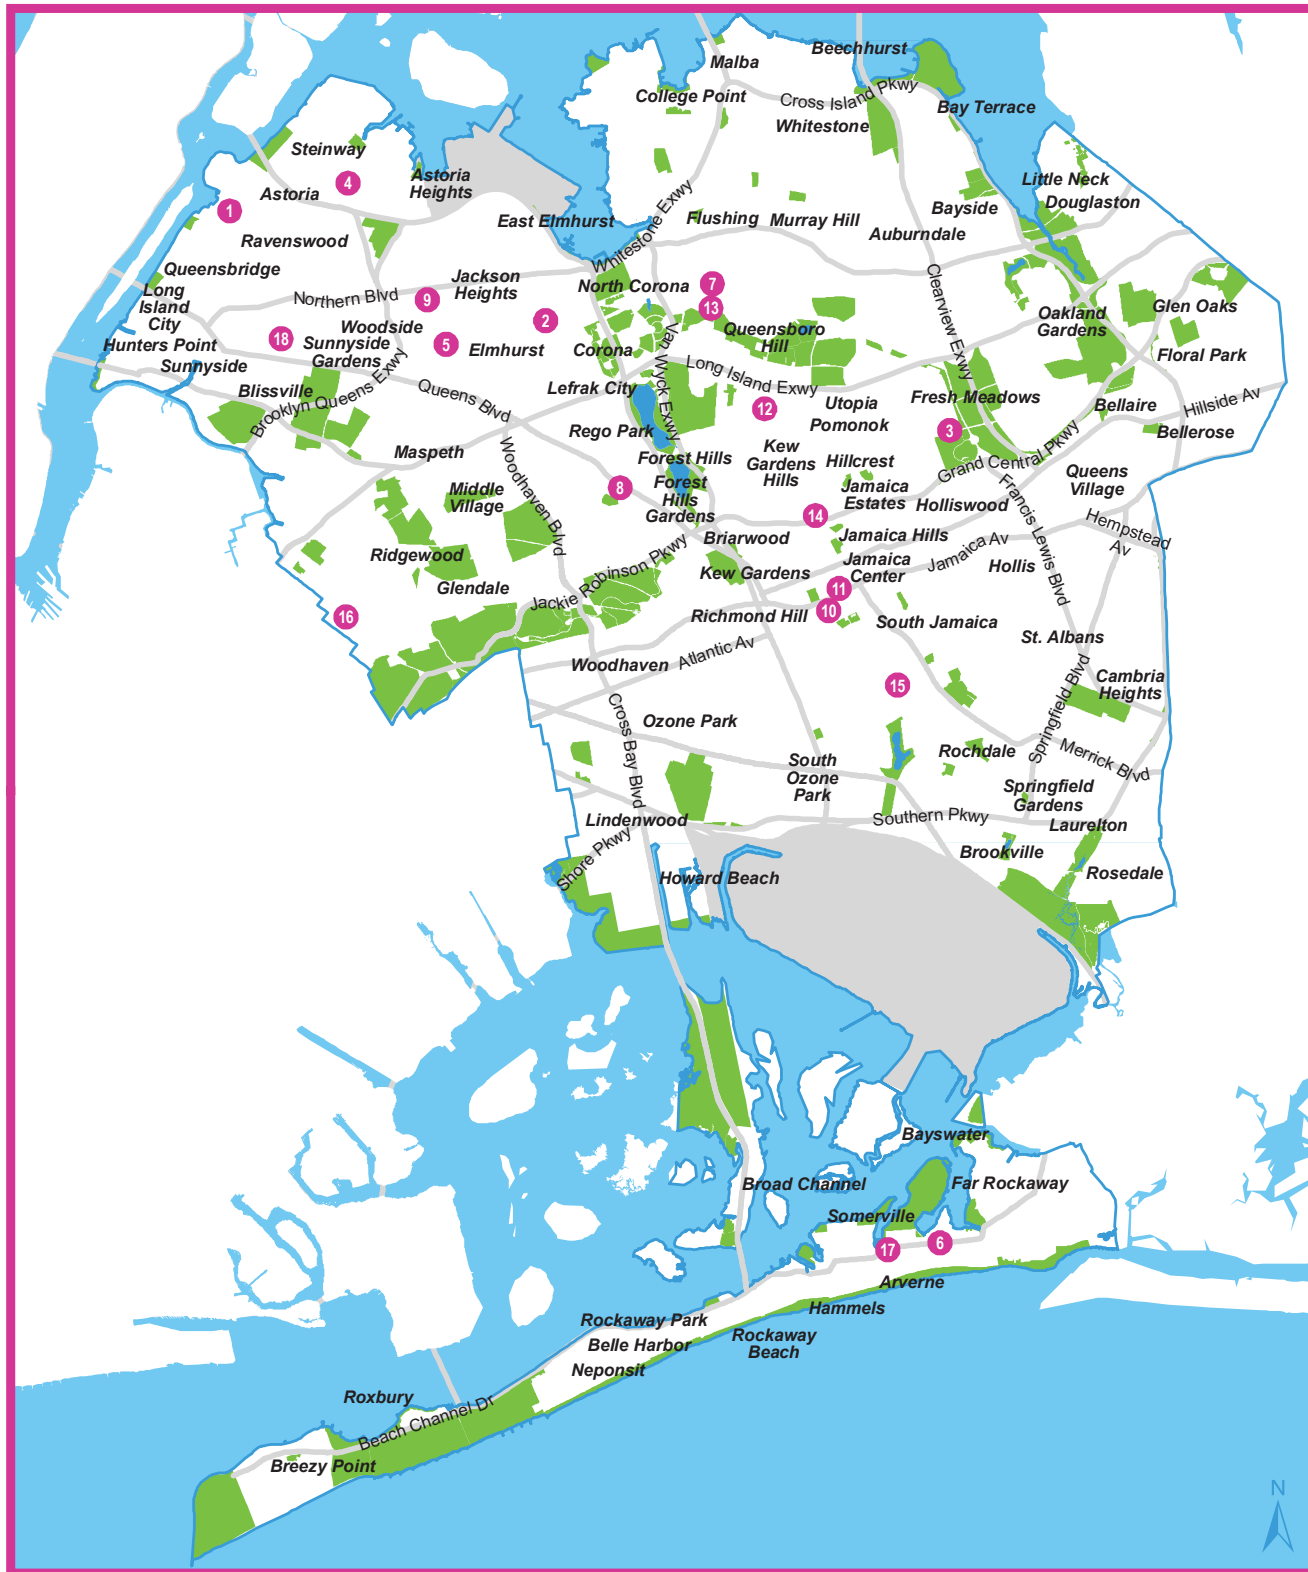

# Use Your EBT Card at a Farmers Market

## Queens Farmers Markets

- 1 Astoria Greenmarket**  
14th St bet 31st Ave & 31st Rd  
• Wednesday (8 a.m. - 3 p.m.)
- 2 Corona Greenmarket**  
Roosevelt Ave & 104th St  
• Friday (8 a.m. - 3 p.m.)
- 3 Cunningham Park's Down to Earth Farmers Market**  
Union Turnpike & 196 Pl  
• Sunday (9 a.m. - 2 p.m.)
- 4 Ditmars Park Youthmarket**  
Steinway St bet Ditmars Blvd & 23rd Ave  
• Saturday (8 a.m. - 3 p.m.)
- 5 Elmhurst Hospital Greenmarket**  
41st Ave bet 80th & 81st Sts  
• Tuesday (8 a.m. - 4 p.m.)

- 6 Far Rockaway Youth Market**  
Beach 45th St & Beach Channel Dr  
• Saturday (10 a.m. - 2 p.m.)
- 7 Flushing Greenmarket**  
Kissena Blvd and Maple Ave  
• Wednesday (8 a.m. - 4 p.m.)
- 8 Forest Hills Greenmarket** ❄️  
Queens Blvd & 70th Ave  
• Sunday (8 a.m. - 2 p.m.)
- 9 Jackson Heights Greenmarket** ❄️  
34th Ave & 78th St  
• Sunday (8 a.m. - 2 p.m.)
- 10 Jamaica's Down to Earth Farmers Market - Friday Market** 🥕  
Parsons Blvd bet Jamaica & Archer Aves  
• Friday (8:30 a.m. - 4 p.m.)

- 11 Jamaica's Down to Earth Farmers Market - Saturday Market** 🥕  
160th St & Jamaica Ave  
• Saturday (8:30 a.m. - 4 p.m.)
- 12 Pomonok Community-Run Farmers Market**  
67-09 Kissena Blvd  
• Wednesday (9 a.m. - 5 p.m.)
- 13 Queens Botanical Garden's Down to Earth Farmers Market**  
Dahlia Ave at Main St  
• Friday (8:30 a.m. - 4 p.m.)
- 14 Queens Hospital Center Farmers Market (NO EBT)**  
82-68 164th St, in front of Ambulatory Care Pavilion  
• Thursday (8 a.m. - 4 p.m.)