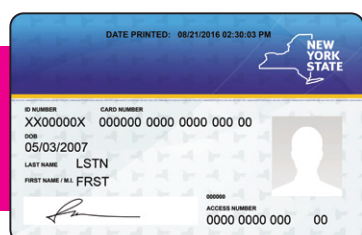

1. **1 Fairway Gardens Farm Stand**
   80 Park Hill Ave
   • Friday
   (2 - 7 p.m.)
2. **2 HEALTH for Youths Farm Stand**
   (NO EBT)
   Clyde Pl bet Prospect & Harvard Aves
   • Saturday
   (10 a.m. - noon)
3. **3 St. George Greenmarket**
   St. Marks Pl & Hyatt St
   • Saturday
   (8 a.m. - 2 p.m.)
4. **4 Staten Island Mall Greenmarket**
   Marsh Ave & Ring Rd
   • Saturday
   (8 a.m. - 3 p.m.)

= Year-Round Farmers Market

Spend $5

Get $2

Farmers markets are located in all five boroughs!
For a list of farmers markets near you, visit nyc.gov/health
and search "farmers markets" or text "SoGood" to 877877.