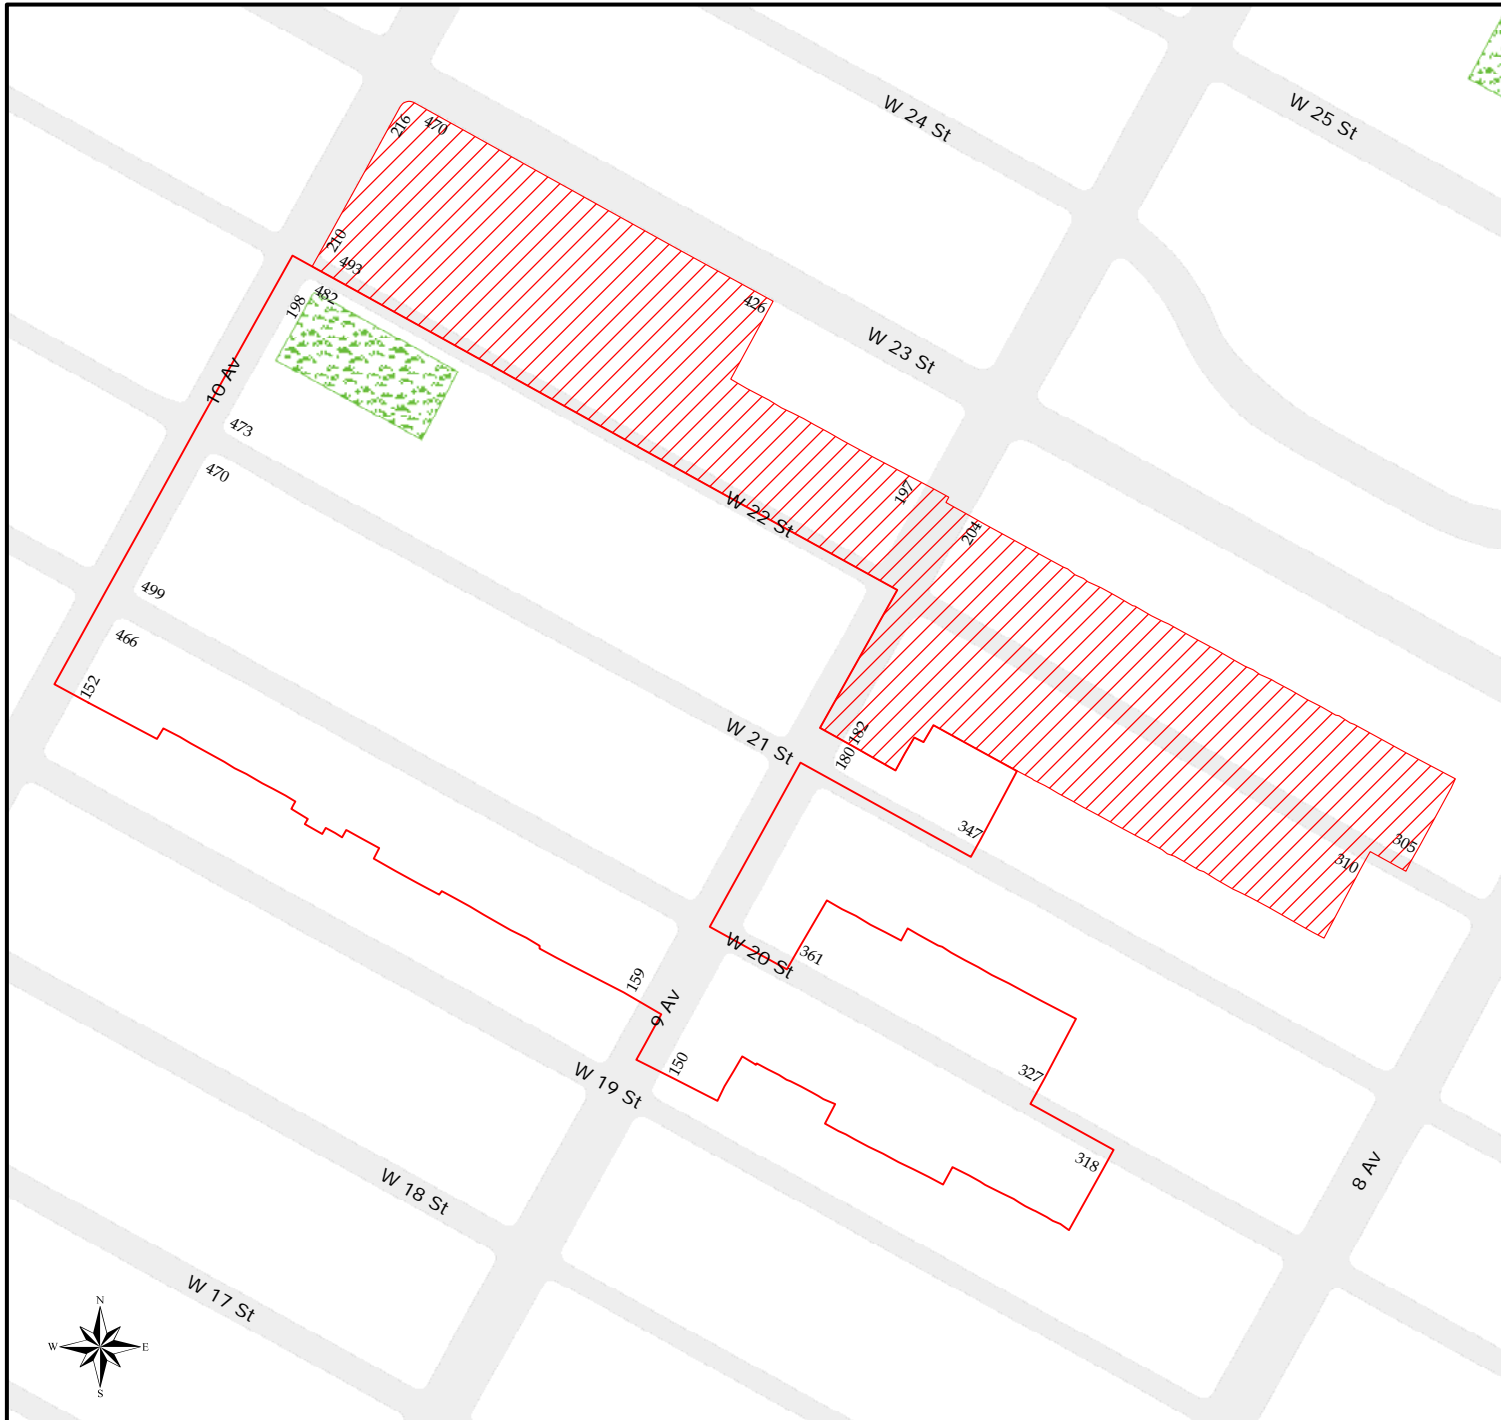

Chelsea

Chelsea Historic District
Manhattan

Original Historic District
Designated September 15, 1970

Historic District Extension
Designated February 3, 1981

-  Historic District Boundaries
-  Historic District Extension