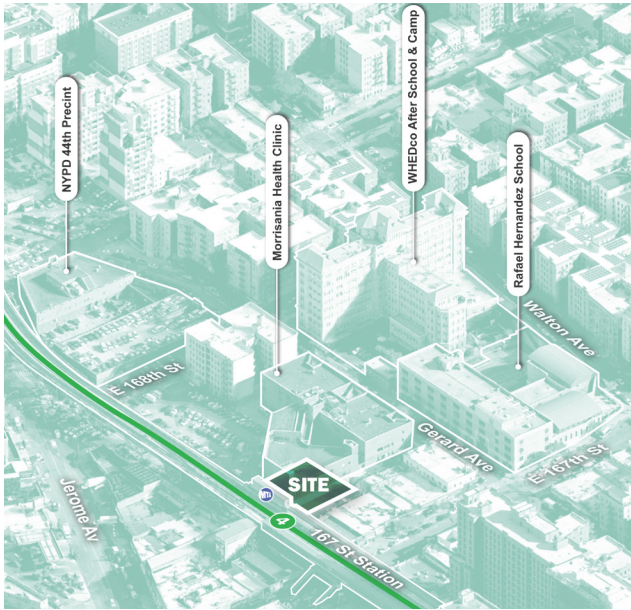

A NEW GREEN SPACE

On River Ave between 167th and 168th Streets

Community Workshop #1

When
February 21st, 2024
6:30 - 8:00 PM
in-person

Where
**BronxWorks
McLaughlin
Community Center**
1130 Grand Concourse
(Corner of McClellan St)

Share your ideas
by attending the
**in-person
Community
Workshop!**

Type A Projects, BronxWorks Inc., and L+M Development Partners want to hear your input on a new **public, community green space** located on River Ave.