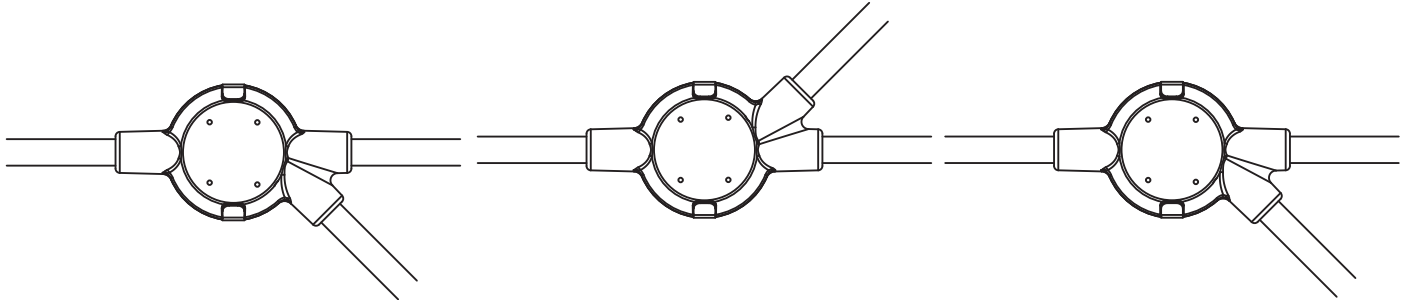

## FEATURES

---

- Intergrated Accessories offered: MiniTap, and Pepper (push-up mount)
- Available finishes: Black
- Mounting: Fixed
- Power and USB

## Guidelines

---

- 8 Power Outlet Max
- 6 Branch Max
- 6 Foot Overall Max Length for each Accessory Branch
- 25 Foot Overall Max Length
- Max 15 AMP 125V
  
- ETL certified

For more information please contact  
Byrne Customer Relations Team at 800.999.3567