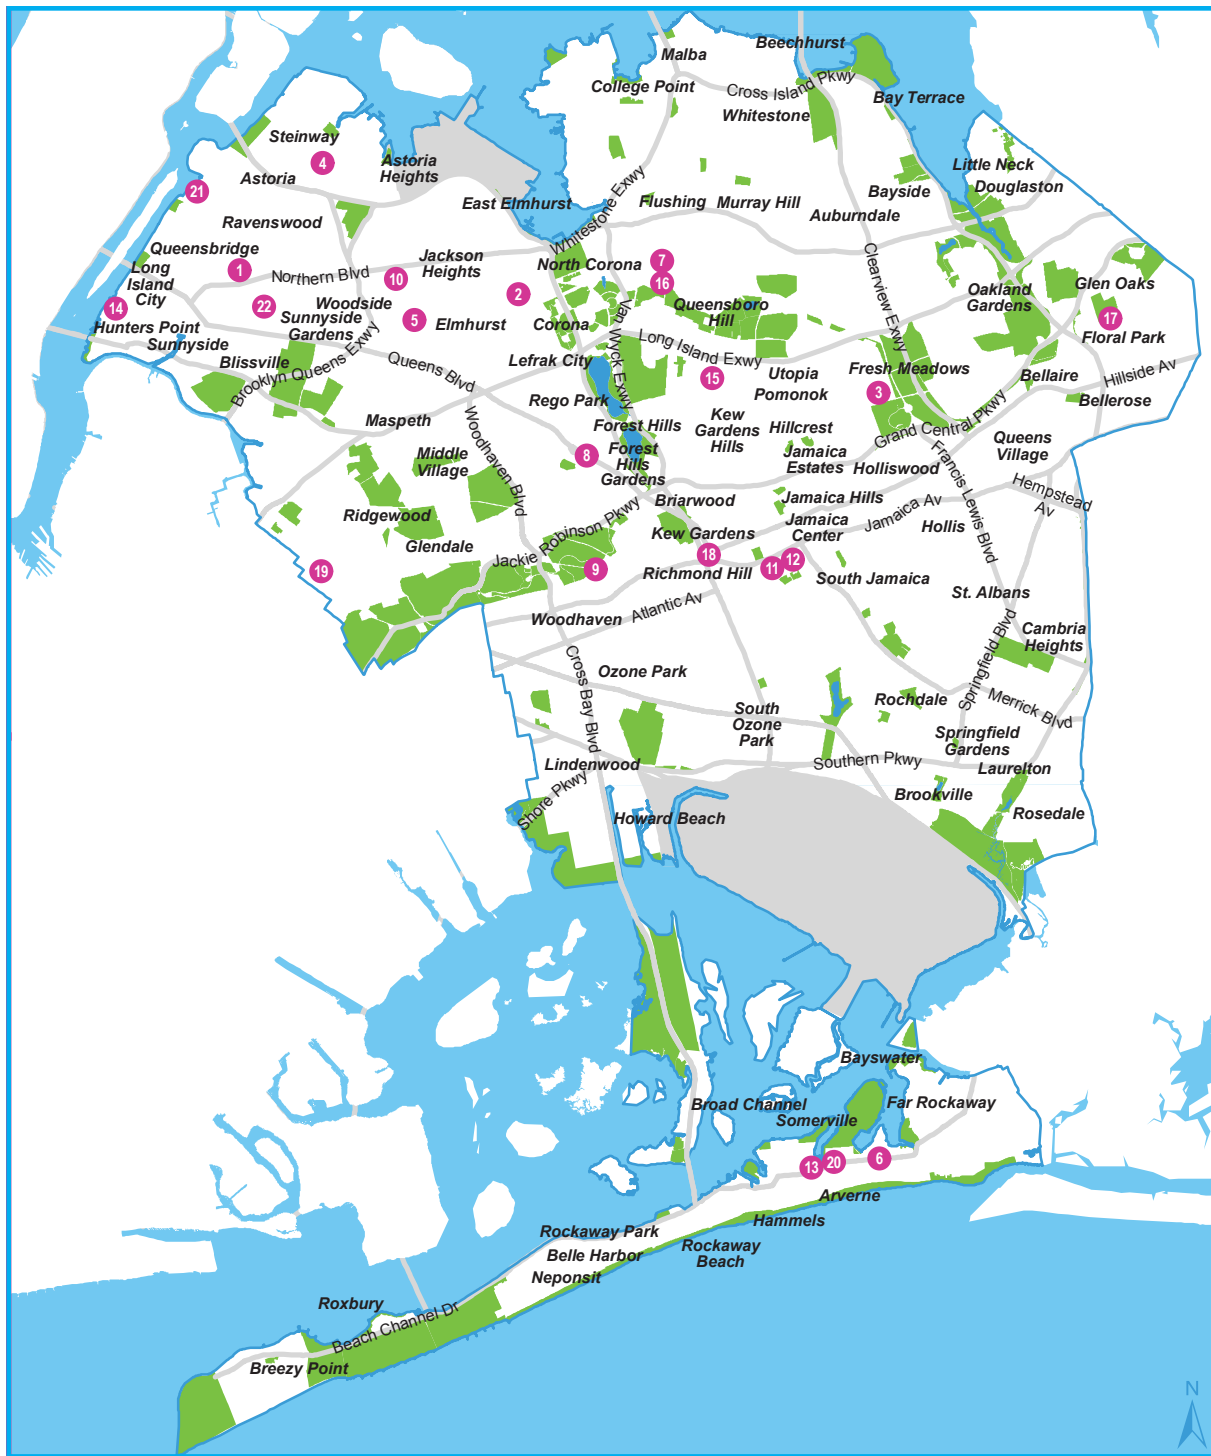

Use Your EBT Card at a Farmers Market

Queens Farmers Markets

- 7 Flushing Greenmarket** 🥕
Kissena Blvd. & Maple Ave.,
at Maple Playground
• Wednesday (8 a.m. - 3 p.m.)
- 8 Forest Hills Greenmarket** ❄️
70th Ave. & Queens Blvd.
• Sunday (8 a.m. - 2 p.m.)
- 9 Forest Park Youthmarket**
Myrtle Ave. & Park Lane S.
• Saturday (10 a.m. - 2 p.m.)
- 10 Jackson Heights Greenmarket** 🥕❄️
34th Ave. bet. 79th & 80th Sts.
• Sunday (8 a.m. - 2 p.m.)
- 11 Jamaica's Down to Earth Farmers Market - Friday Market**
Parsons Blvd. bet. Jamaica & Archer Aves.
• Friday (8:30 a.m. - 4 p.m.)
- 12 Jamaica's Down to Earth Farmers Market - Saturday Market**
160th St. & Jamaica Ave.
• Saturday (8:30 a.m. - 4 p.m.)
- 13 Joseph Addabbo FHC Farm Stand (NO EBT)**
6200 Beach Channel Dr.
• Saturday (8 a.m. - 2 p.m.)
- 14 Long Island City Youthmarket**
Center Blvd. & 46th Rd.
• Saturday (9 a.m. - 2 p.m.)
- 15 Pomonok Community-Run Farmers Market**
67-09 Kissena Blvd.
• Wednesday (9 a.m. - 4 p.m.)
- 16 Queens Botanical Garden's Down to Earth Farmers Market**
82 Dahlia Ave.
• Friday (8:30 a.m. - 4 p.m.)
- 17 Queens County Farm Museum Farm Stand**
73-50 Little Neck Pkwy.
• Wednesday, Thursday, Friday, Saturday & Sunday (11 a.m. - 3 p.m.)
- 18 Queens County Farm Museum Farm Stand at Jamaica Hospital**
Jamaica Ave. & Van Wyck Expwy., South Service Rd.
• Thursday (10 a.m. - 4 p.m.)
- 19 Ridgewood Youthmarket**
Cypress Ave. bet. Myrtle & Putnam Aves.
• Saturday (8 a.m. - 3 p.m.)
- 20 Rockaway Youth Task Force Youth Market**
310 Beach 58th St.
• Saturday (9 a.m. - 3 p.m.)
- 21 Socrates Sculpture Garden**
31-30 Vernon Blvd.
• Saturday (11 a.m. - 3 p.m.)
- 22 Sunnyside Greenmarket** ❄️
Skillman Ave. bet. 42nd & 43rd Sts.
• Saturday (8 a.m. - 2 p.m.)