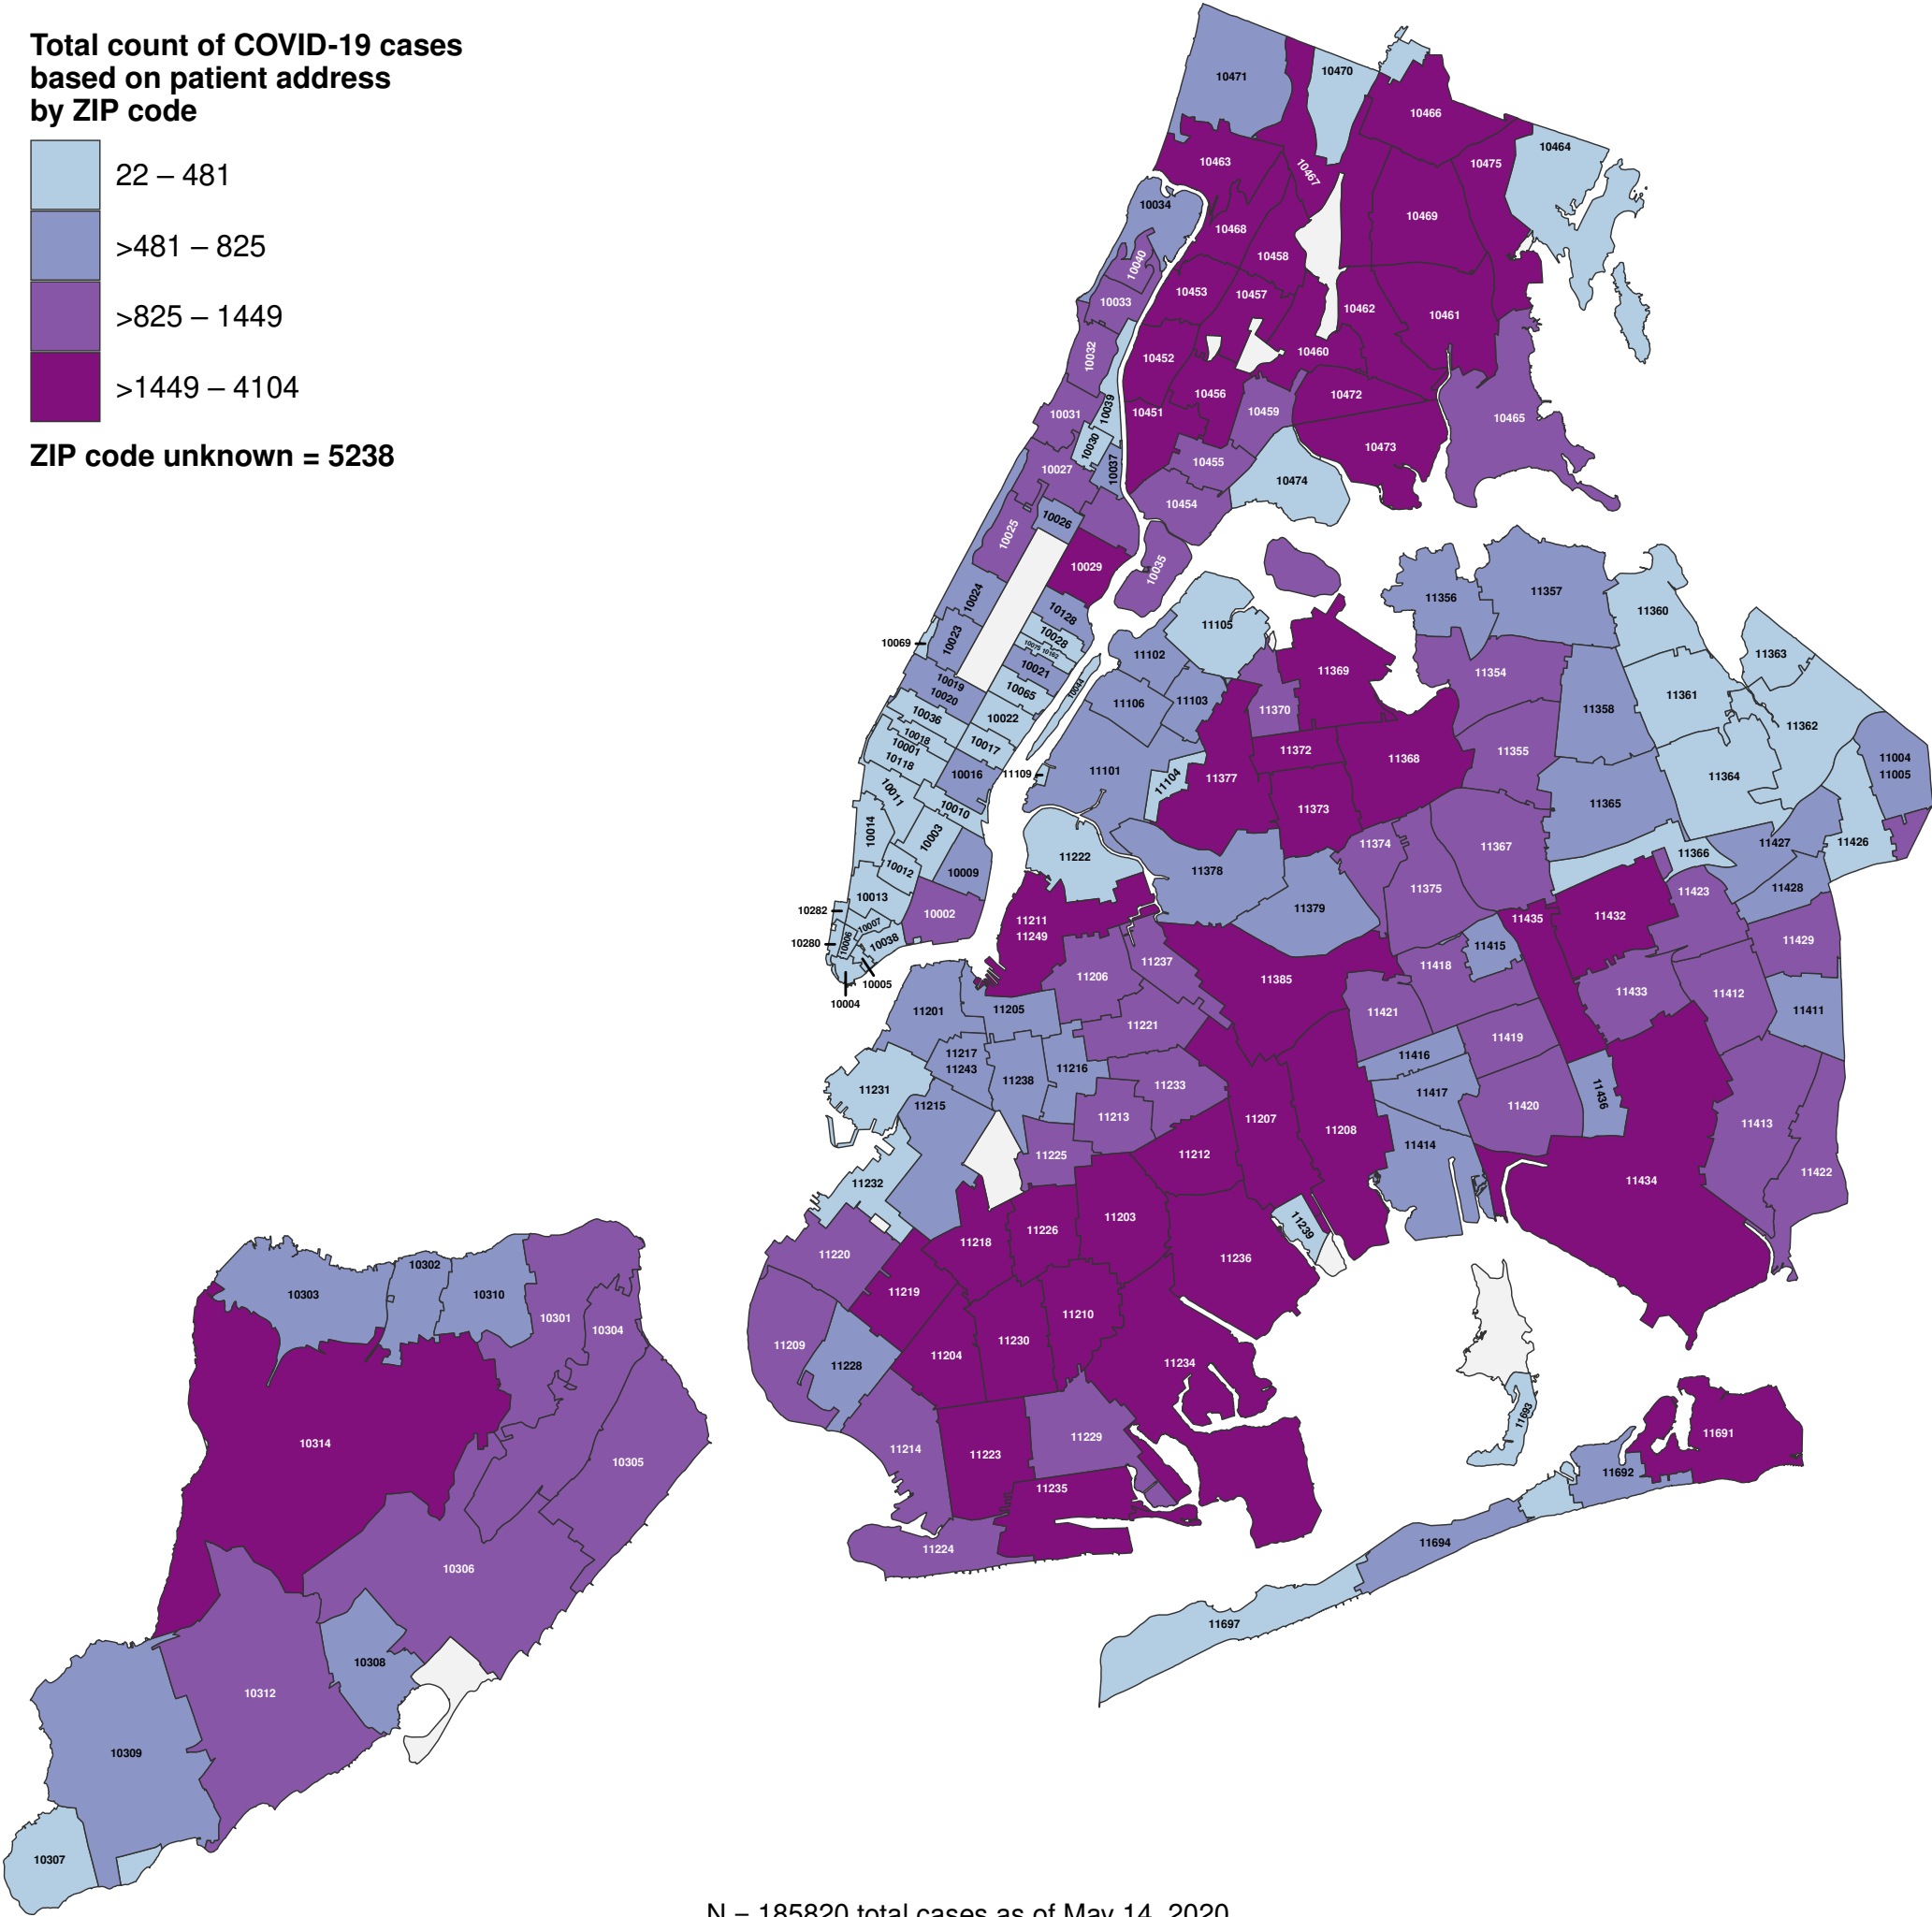

Total count of COVID-19 cases based on patient address by ZIP code

ZIP code unknown = 5238

N = 185820 total cases as of May 14, 2020