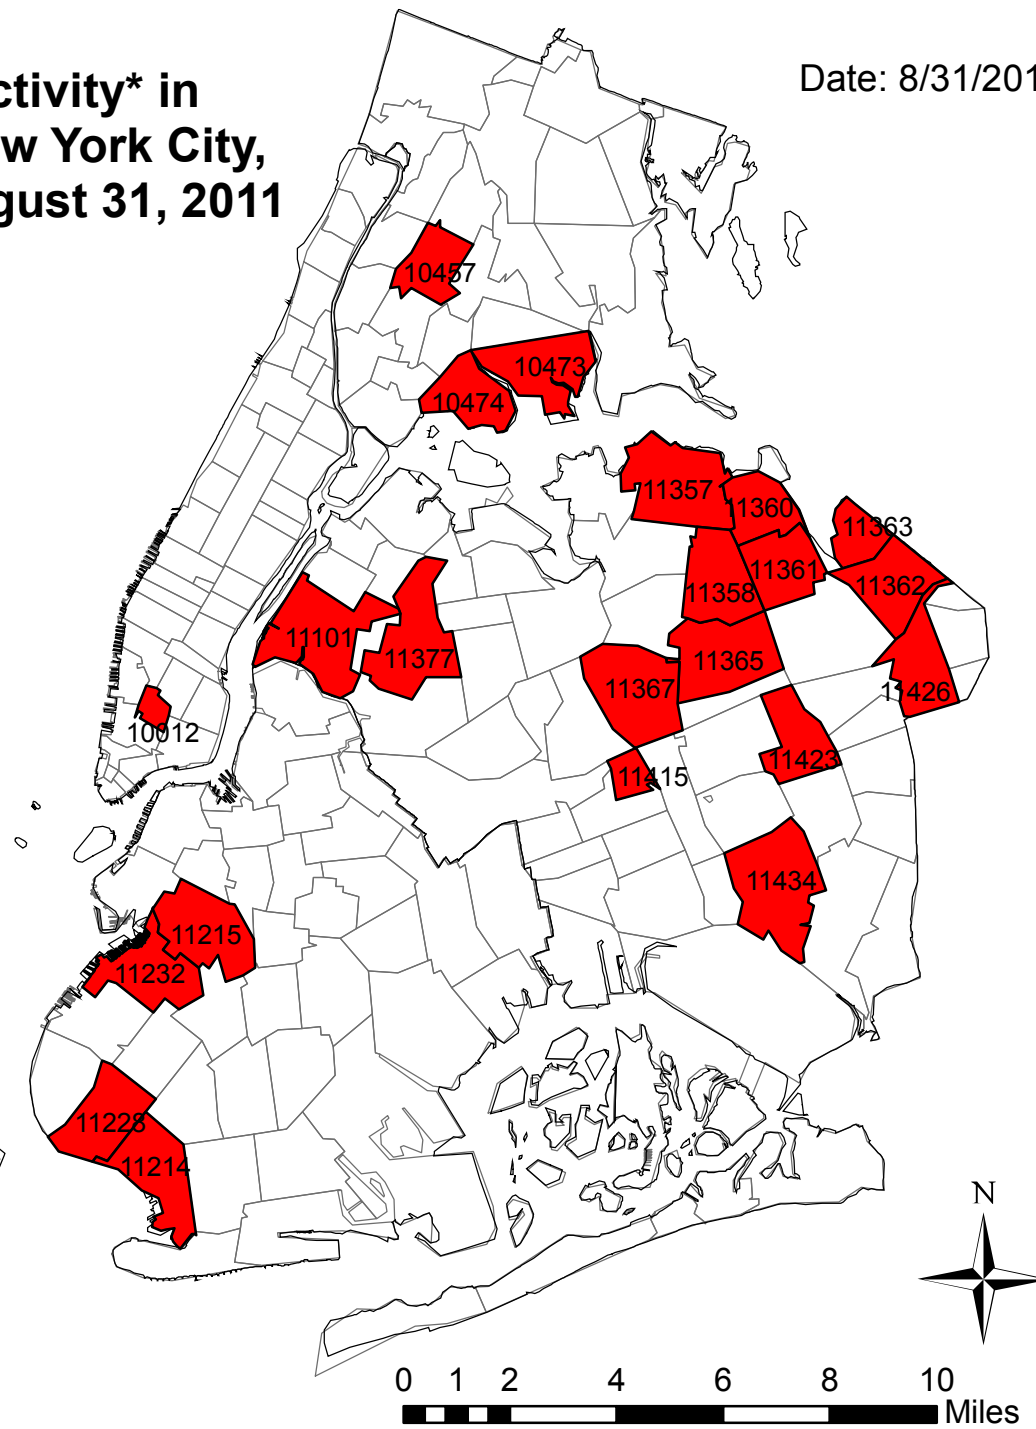

# Recent West Nile Virus Activity\* in Mosquito Populations of New York City, by Zip Code, August 7 to August 31, 2011

Date: 8/31/2011

**Legend**

 West Nile virus detected

Source: West Nile virus surveillance data, Department of Health and Mental Hygiene, New York City

\* The lack of detection of West Nile virus in a zip code does NOT mean that West Nile virus is not present. All New Yorkers should take precautions to avoid mosquito bites during peak mosquito season, June through October.