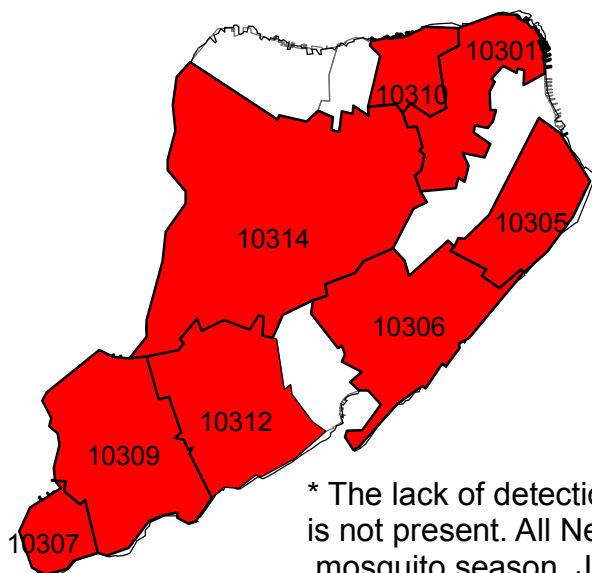

# Recent West Nile Virus Activity\* in Mosquito Populations of New York City, by Zip Code, August 7 to August 31, 2011

Date: 8/31/2011

**Legend**

 West Nile virus detected

Source: West Nile virus surveillance data, Department of Health and Mental Hygiene, New York City

\* The lack of detection of West Nile virus in a zip code does NOT mean that West Nile virus is not present. All New Yorkers should take precautions to avoid mosquito bites during peak mosquito season, June through October.