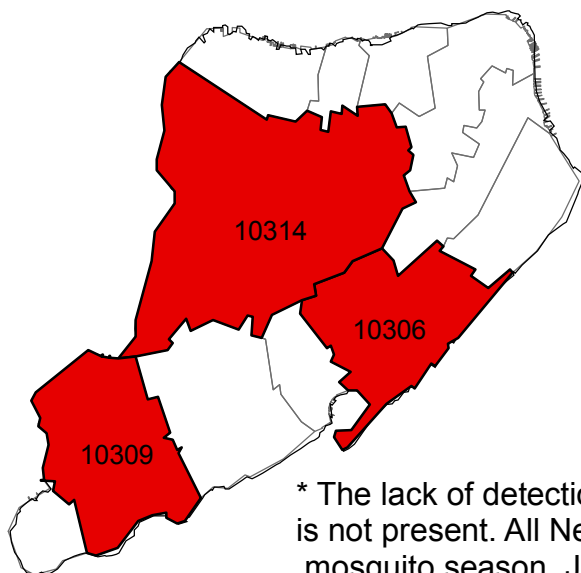

Recent West Nile Virus Activity* in Mosquito Populations of New York City, by Zip Code, June 24 to July 11, 2012

Date: 7/12/2012

Legend

 West Nile virus detected

Source: West Nile virus surveillance data, Department of Health and Mental Hygiene, New York City

* The lack of detection of West Nile virus in a zip code does NOT mean that West Nile virus is not present. All New Yorkers should take precautions to avoid mosquito bites during peak mosquito season, June through October.