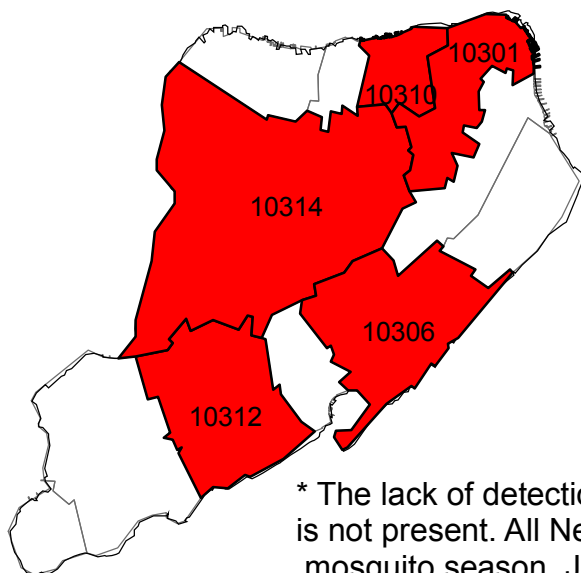

Recent West Nile Virus Activity* in Mosquito Populations of New York City, by Zip Code, July 7 to July 26, 2013

Date: 7/26/2013

Legend

 West Nile virus detected

Source: West Nile virus surveillance data, Department of Health and Mental Hygiene, New York City

* The lack of detection of West Nile virus in a zip code does NOT mean that West Nile virus is not present. All New Yorkers should take precautions to avoid mosquito bites during peak mosquito season, June through October.