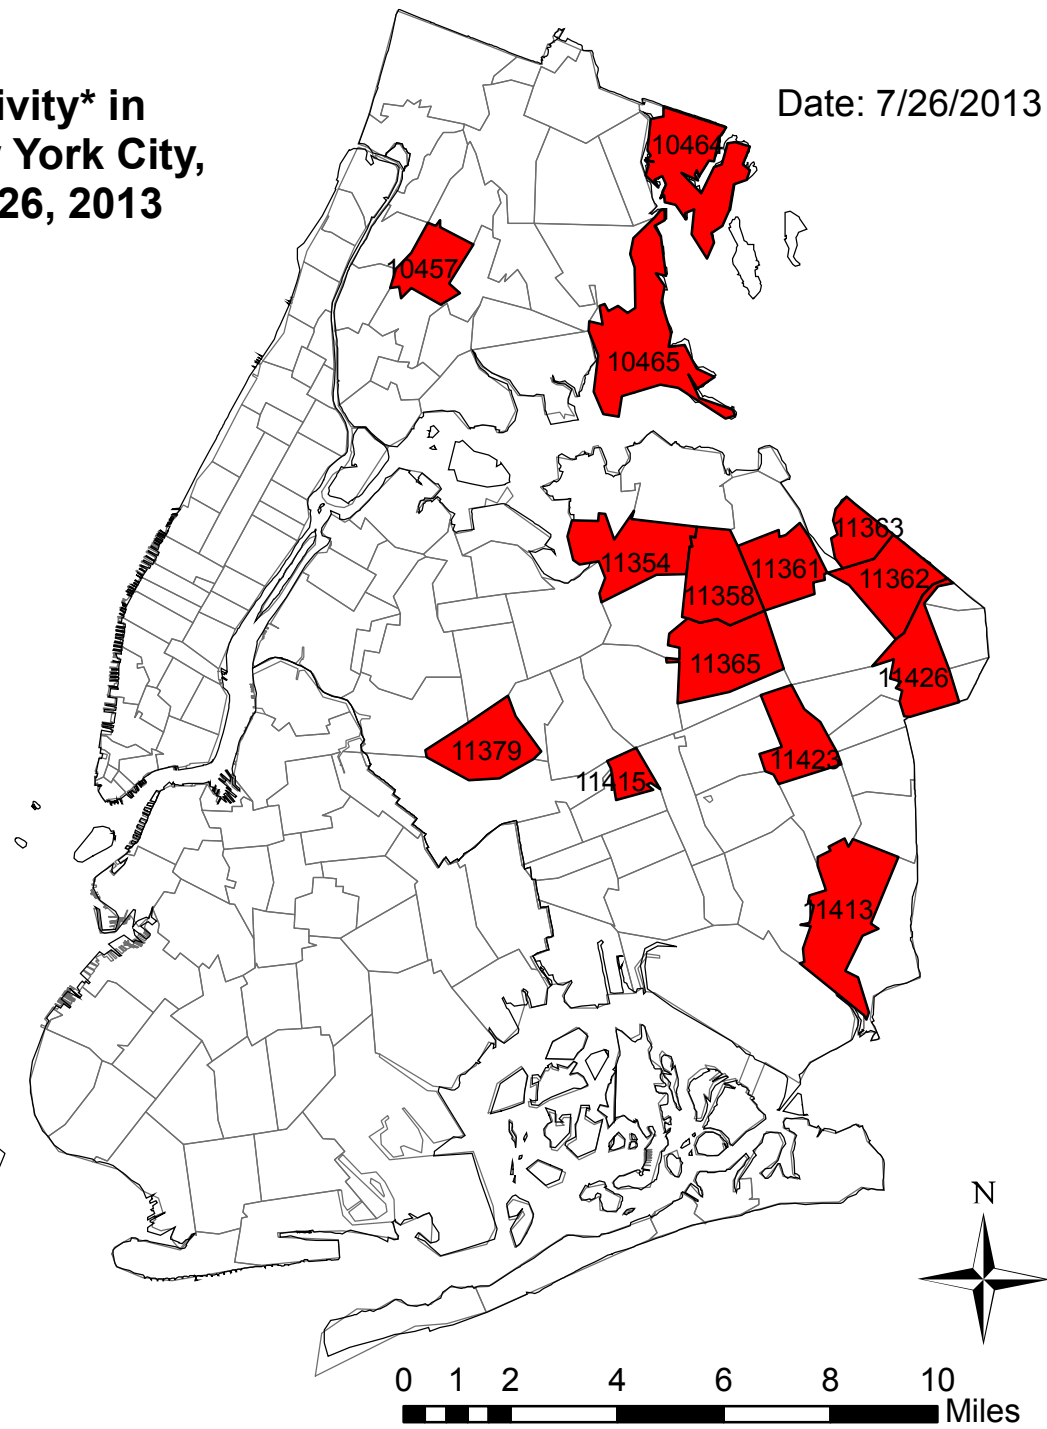

Recent West Nile Virus Activity* in Mosquito Populations of New York City, by Zip Code, July 7 to July 26, 2013

Date: 7/26/2013

Legend

 West Nile virus detected

Source: West Nile virus surveillance data, Department of Health and Mental Hygiene, New York City

* The lack of detection of West Nile virus in a zip code does NOT mean that West Nile virus is not present. All New Yorkers should take precautions to avoid mosquito bites during peak mosquito season, June through October.