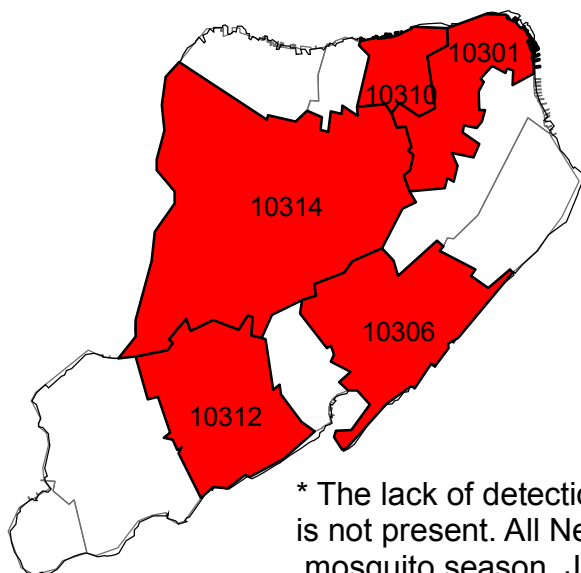

Recent West Nile Virus Activity* in Mosquito Populations of New York City, by Zip Code, July 14 to August 2, 2013

Date: 8/2/2013

Legend

 West Nile virus detected

Source: West Nile virus surveillance data, Department of Health and Mental Hygiene, New York City

* The lack of detection of West Nile virus in a zip code does NOT mean that West Nile virus is not present. All New Yorkers should take precautions to avoid mosquito bites during peak mosquito season, June through October.