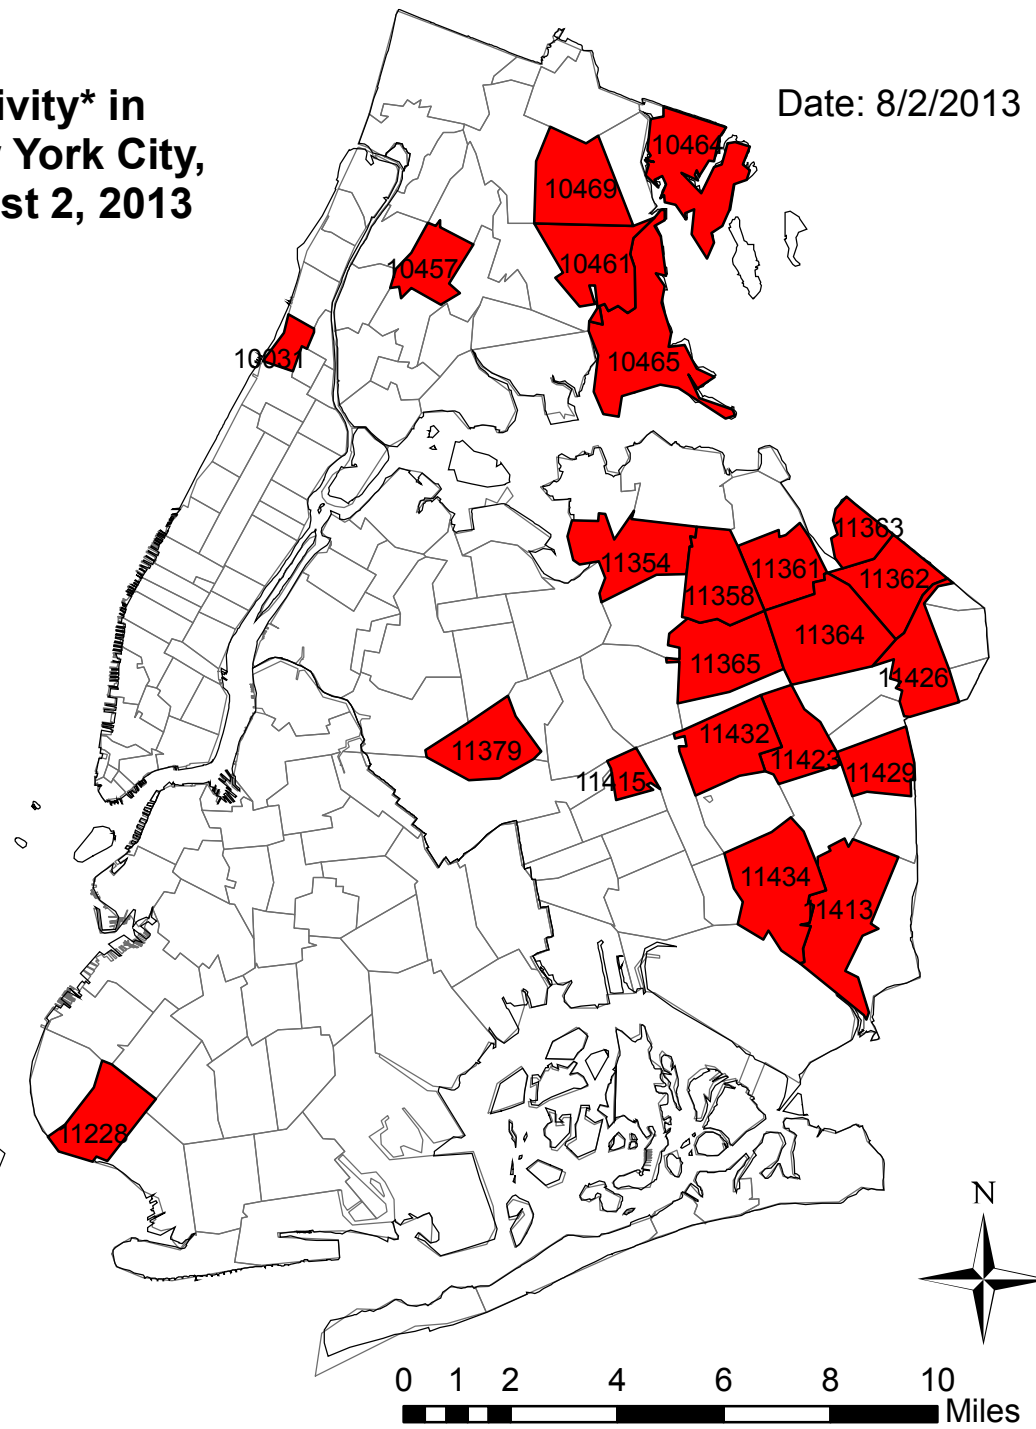

Recent West Nile Virus Activity* in Mosquito Populations of New York City, by Zip Code, July 14 to August 2, 2013

Date: 8/2/2013

Legend

 West Nile virus detected

Source: West Nile virus surveillance data, Department of Health and Mental Hygiene, New York City

* The lack of detection of West Nile virus in a zip code does NOT mean that West Nile virus is not present. All New Yorkers should take precautions to avoid mosquito bites during peak mosquito season, June through October.