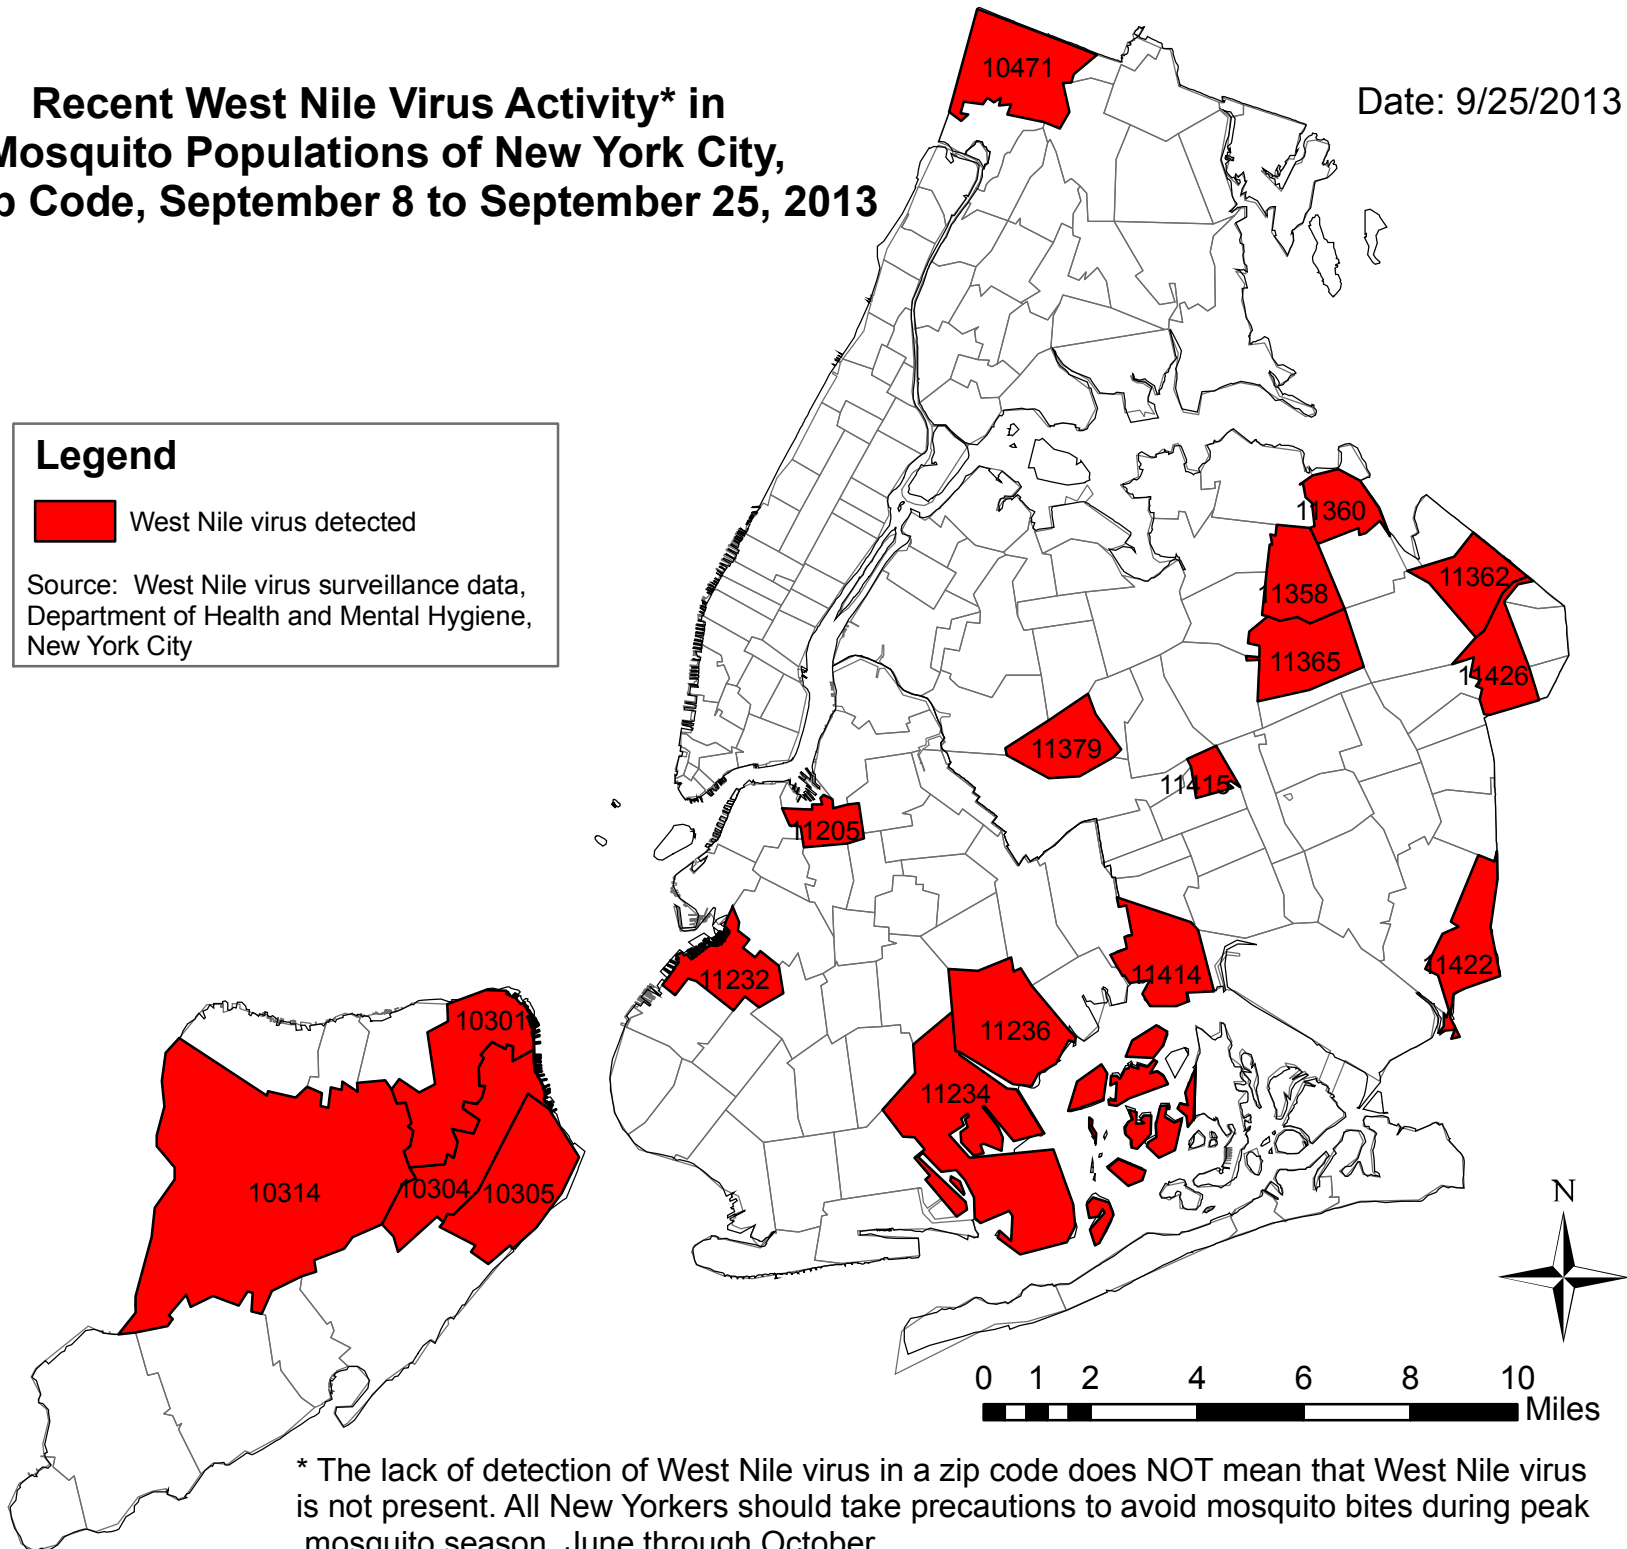

Recent West Nile Virus Activity* in Mosquito Populations of New York City, by Zip Code, September 8 to September 25, 2013

Date: 9/25/2013

Legend

 West Nile virus detected

Source: West Nile virus surveillance data, Department of Health and Mental Hygiene, New York City

* The lack of detection of West Nile virus in a zip code does NOT mean that West Nile virus is not present. All New Yorkers should take precautions to avoid mosquito bites during peak mosquito season, June through October.