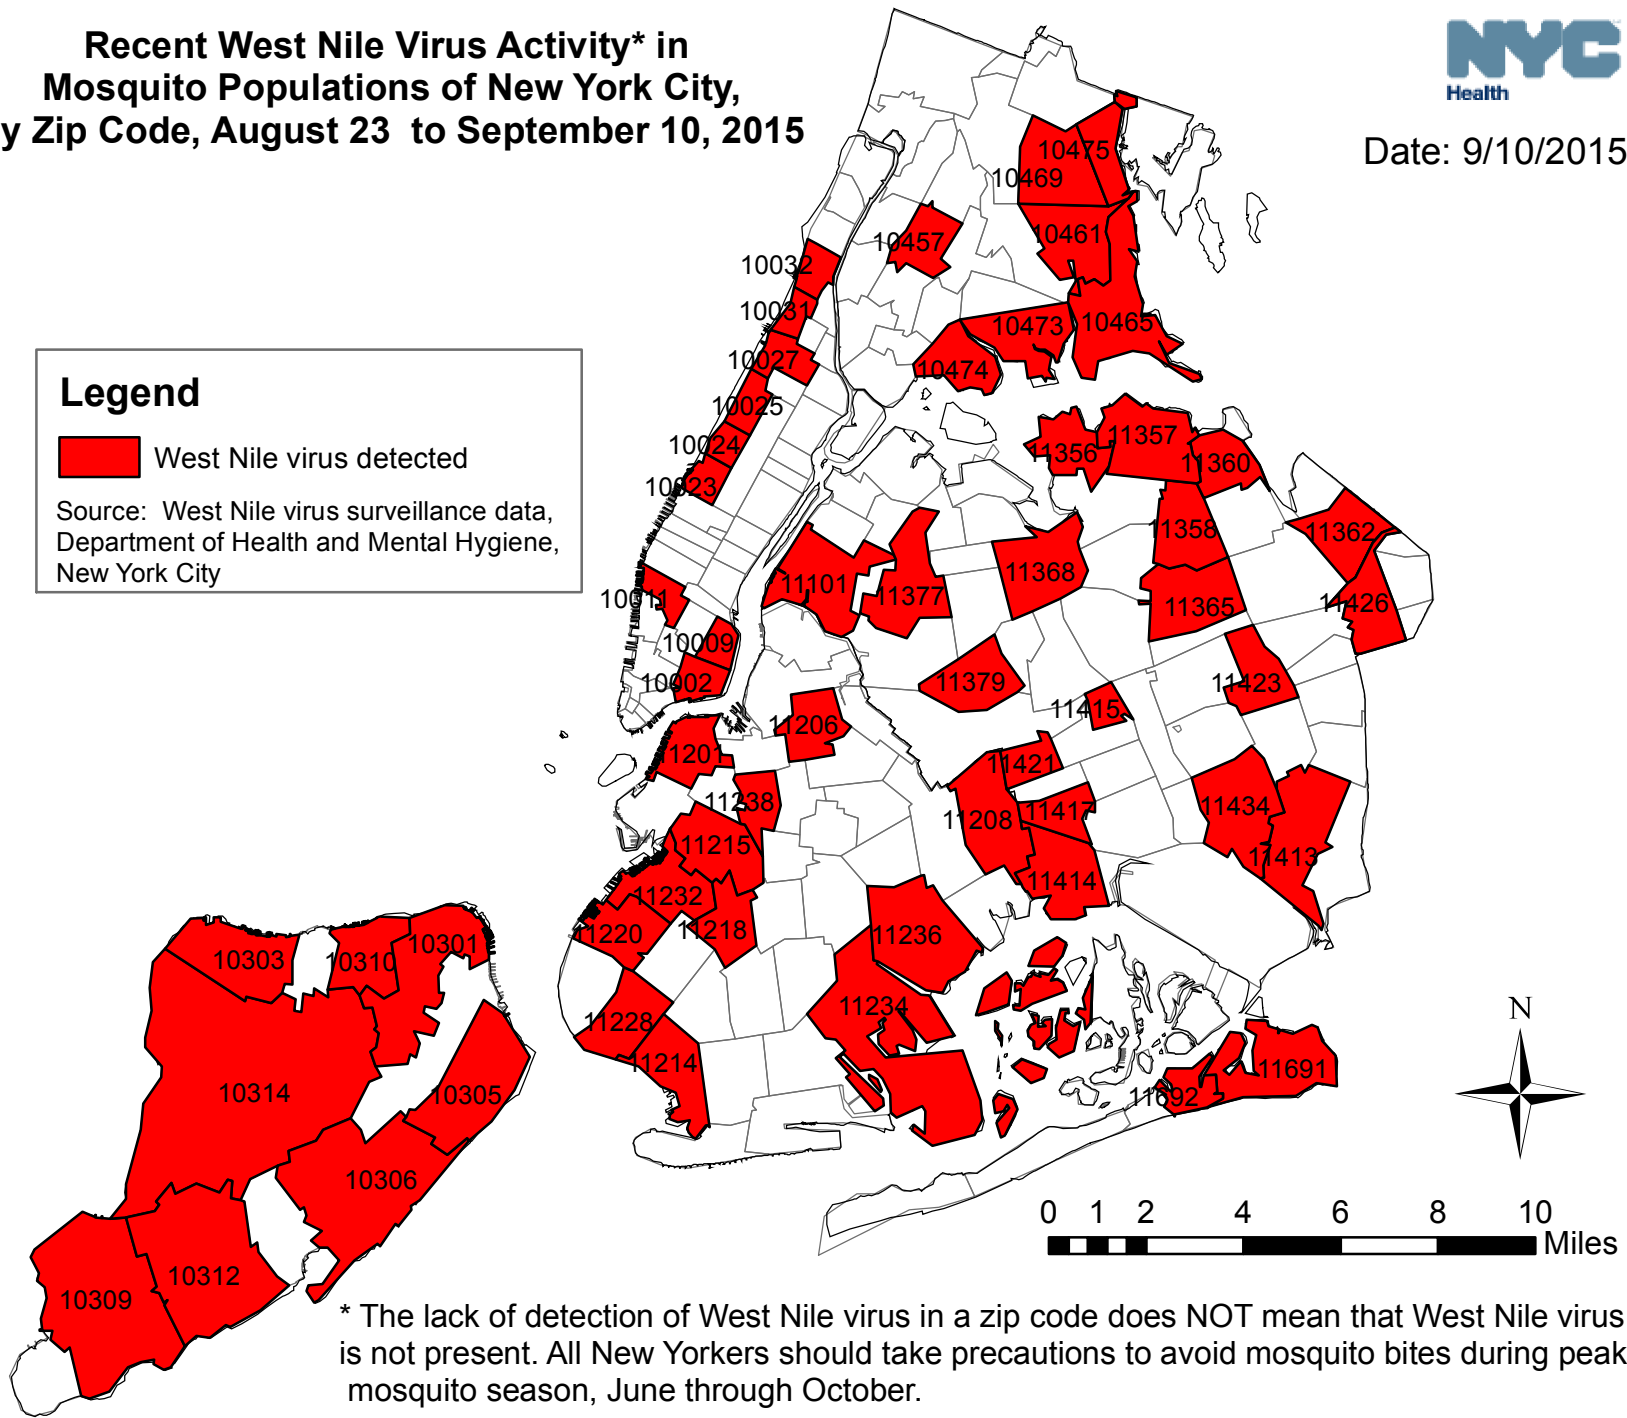

# Recent West Nile Virus Activity\* in Mosquito Populations of New York City, by Zip Code, August 23 to September 10, 2015

Date: 9/10/2015

**Legend**

 West Nile virus detected

Source: West Nile virus surveillance data, Department of Health and Mental Hygiene, New York City

\* The lack of detection of West Nile virus in a zip code does NOT mean that West Nile virus is not present. All New Yorkers should take precautions to avoid mosquito bites during peak mosquito season, June through October.