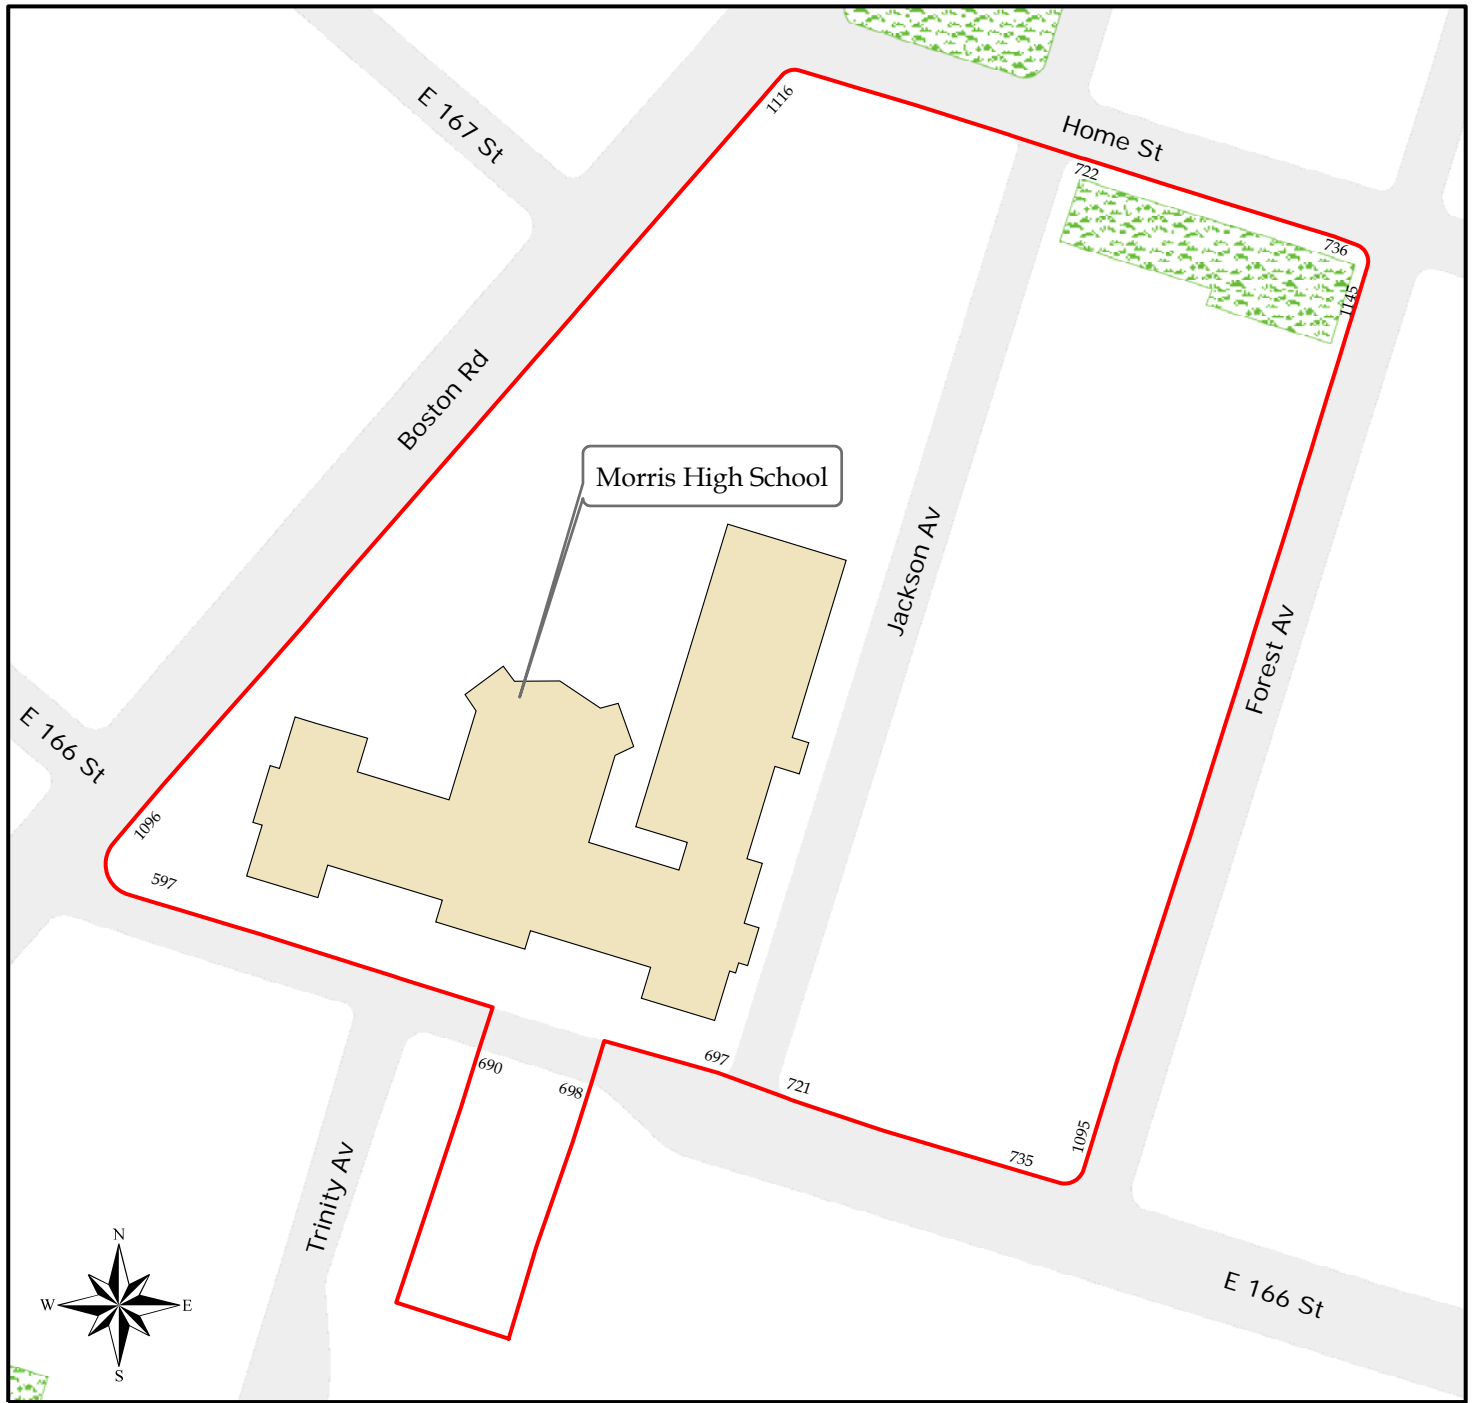

Morris High School

Morris High School
Historic District
The Bronx
Designated: December 21, 1982

 Historic District Boundaries