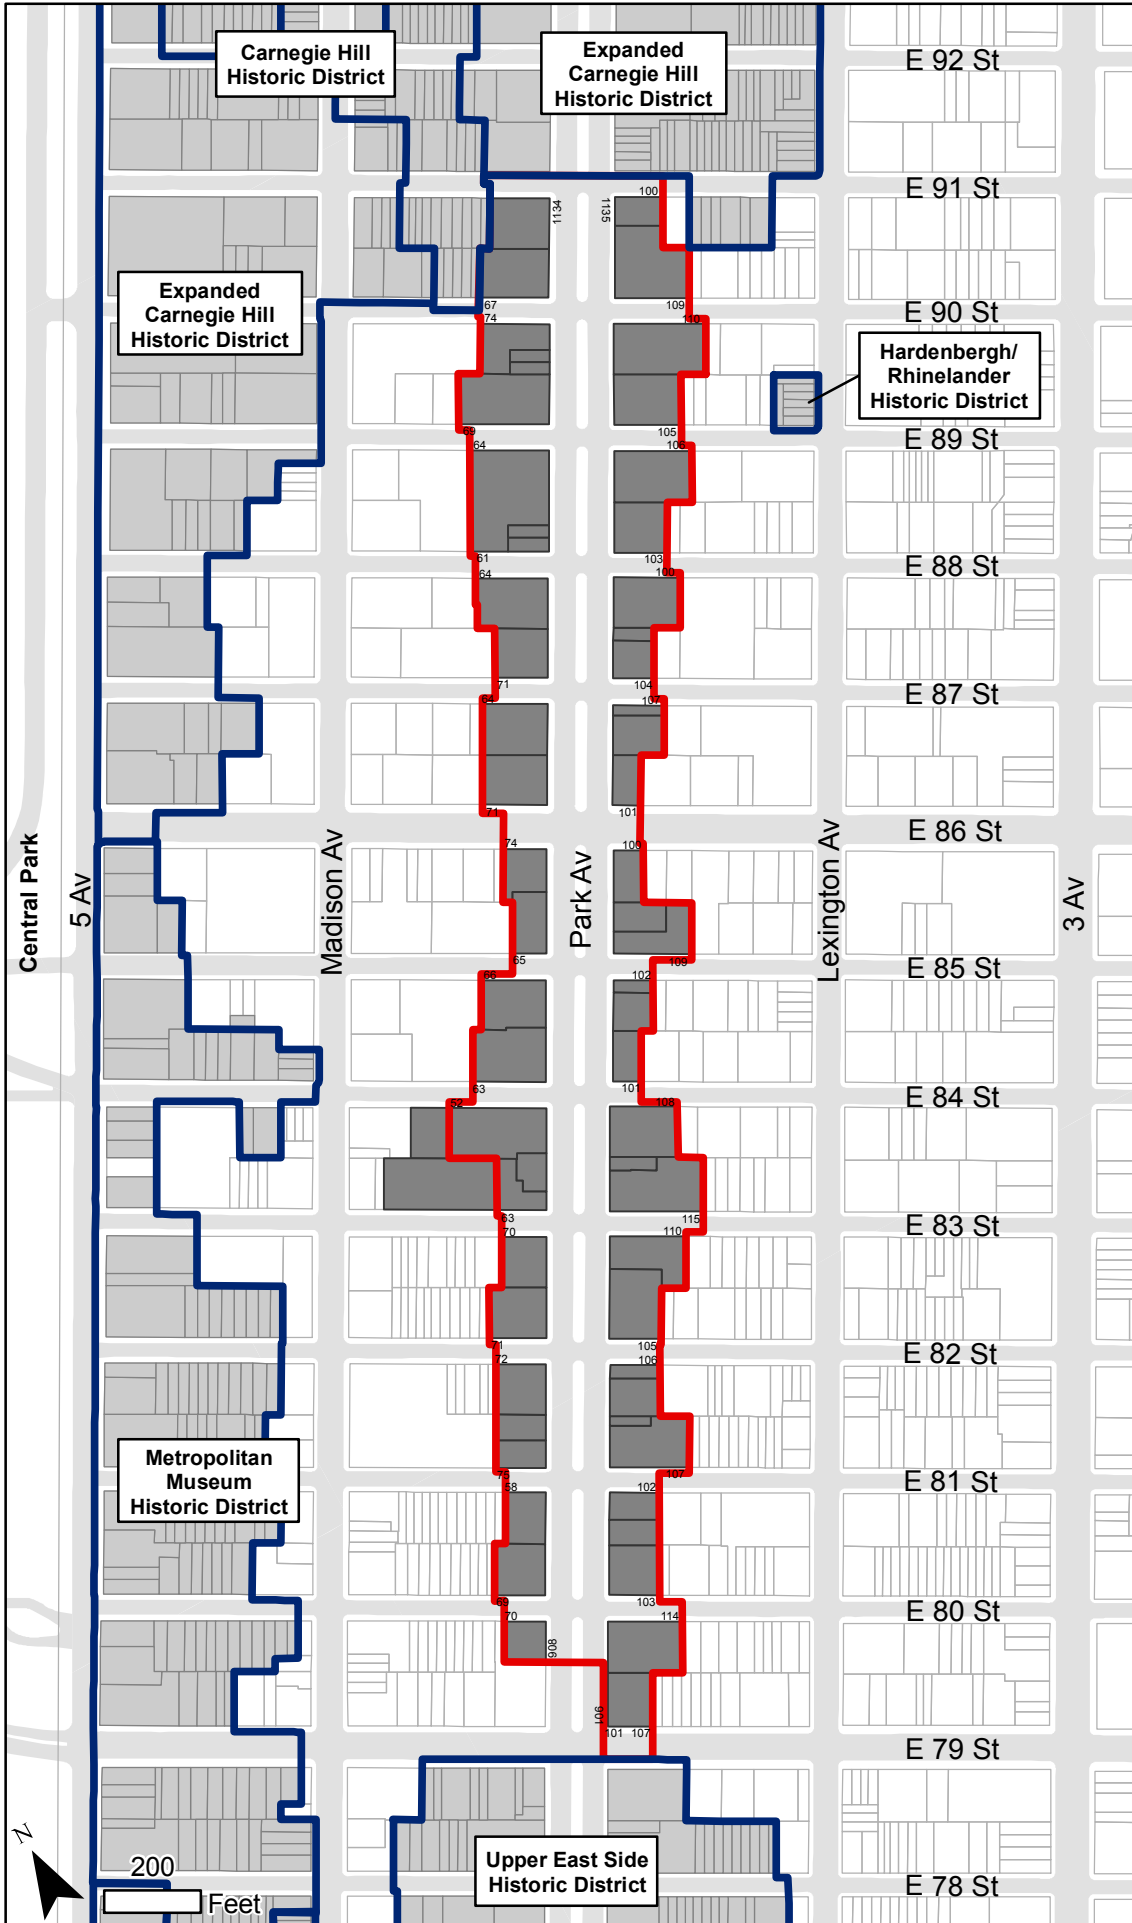

Park Avenue Historic District

Landmarks Preservation Commission
 Park Avenue Historic District
 Borough of Manhattan, NY
 [LP-2547]

Calendared: November 26, 2013
 Public Hearing: February 11, 2014
 Designated: April 29, 2014

- Boundary of Historic District
 - Tax Map Lots in Historic District
 - Boundaries of Existing Districts
 - Tax Map Lots in Existing District
- * Note: Map elements may not be to scale.

NYC
 Landmarks Preservation
 Commission