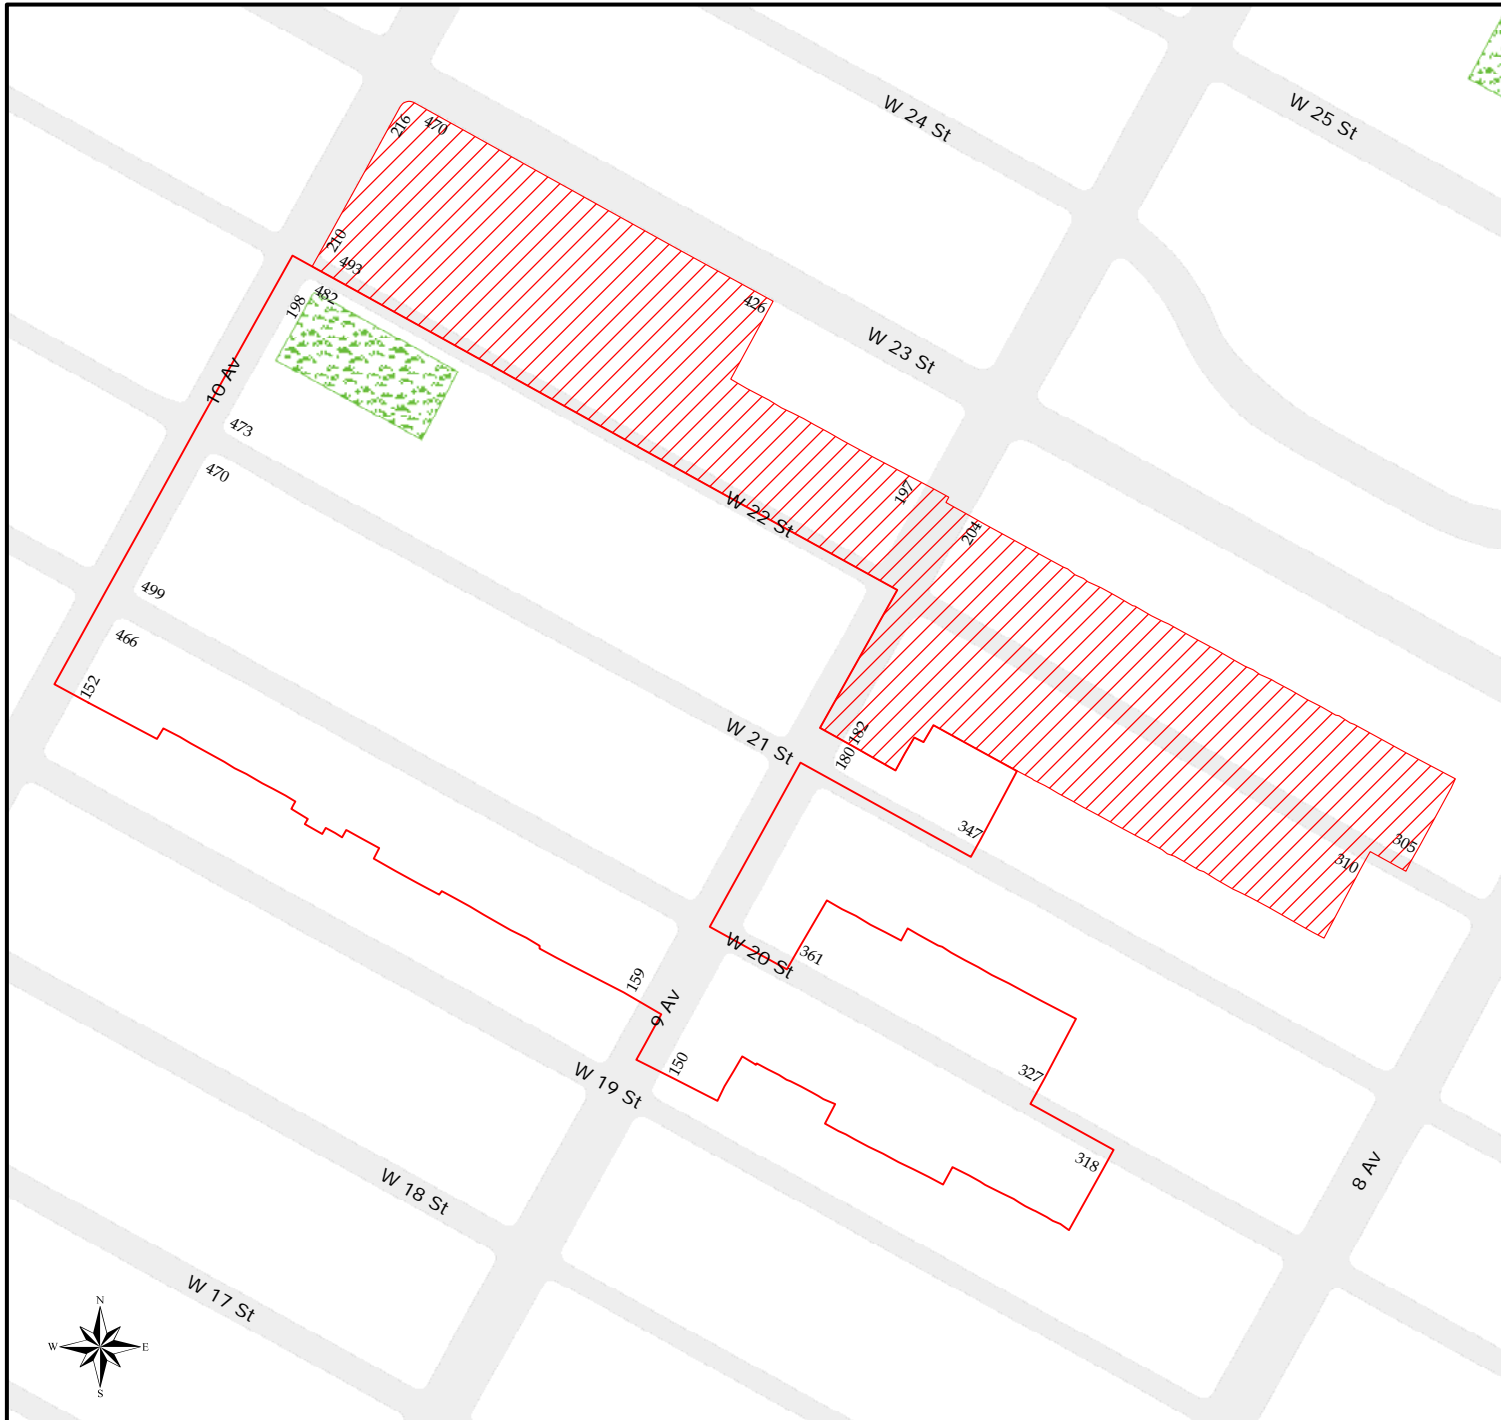

# Chelsea

Chelsea Historic District  
Manhattan

Original Historic District  
Designated September 15, 1970

Historic District Extension  
Designated February 3, 1981

-  Historic District Boundaries
-  Historic District Extension