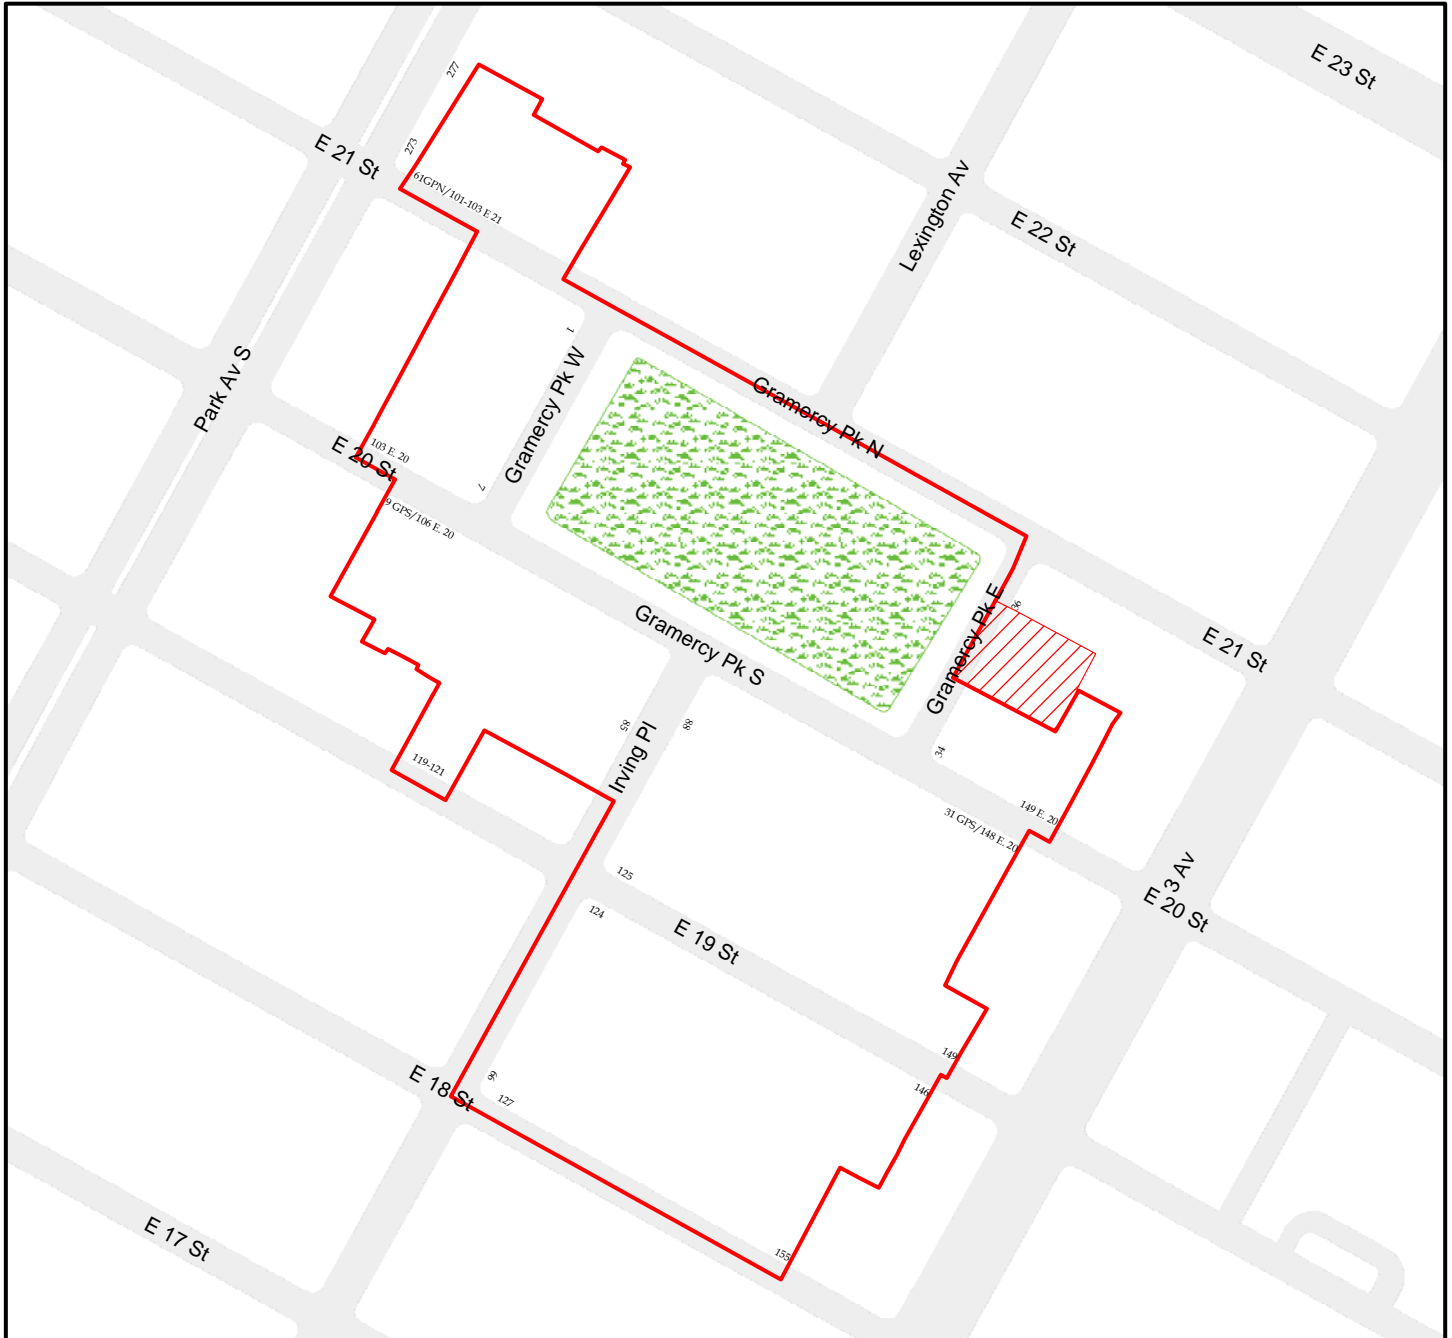

Gramercy Park Historic District and Extension

Gramercy Park Historic District
and Extension
Manhattan

Original Historic District designated
September 20, 1966

Historic District Extension designated
July 12, 1988

-  Historic District Boundaries
-  Historic District Extension