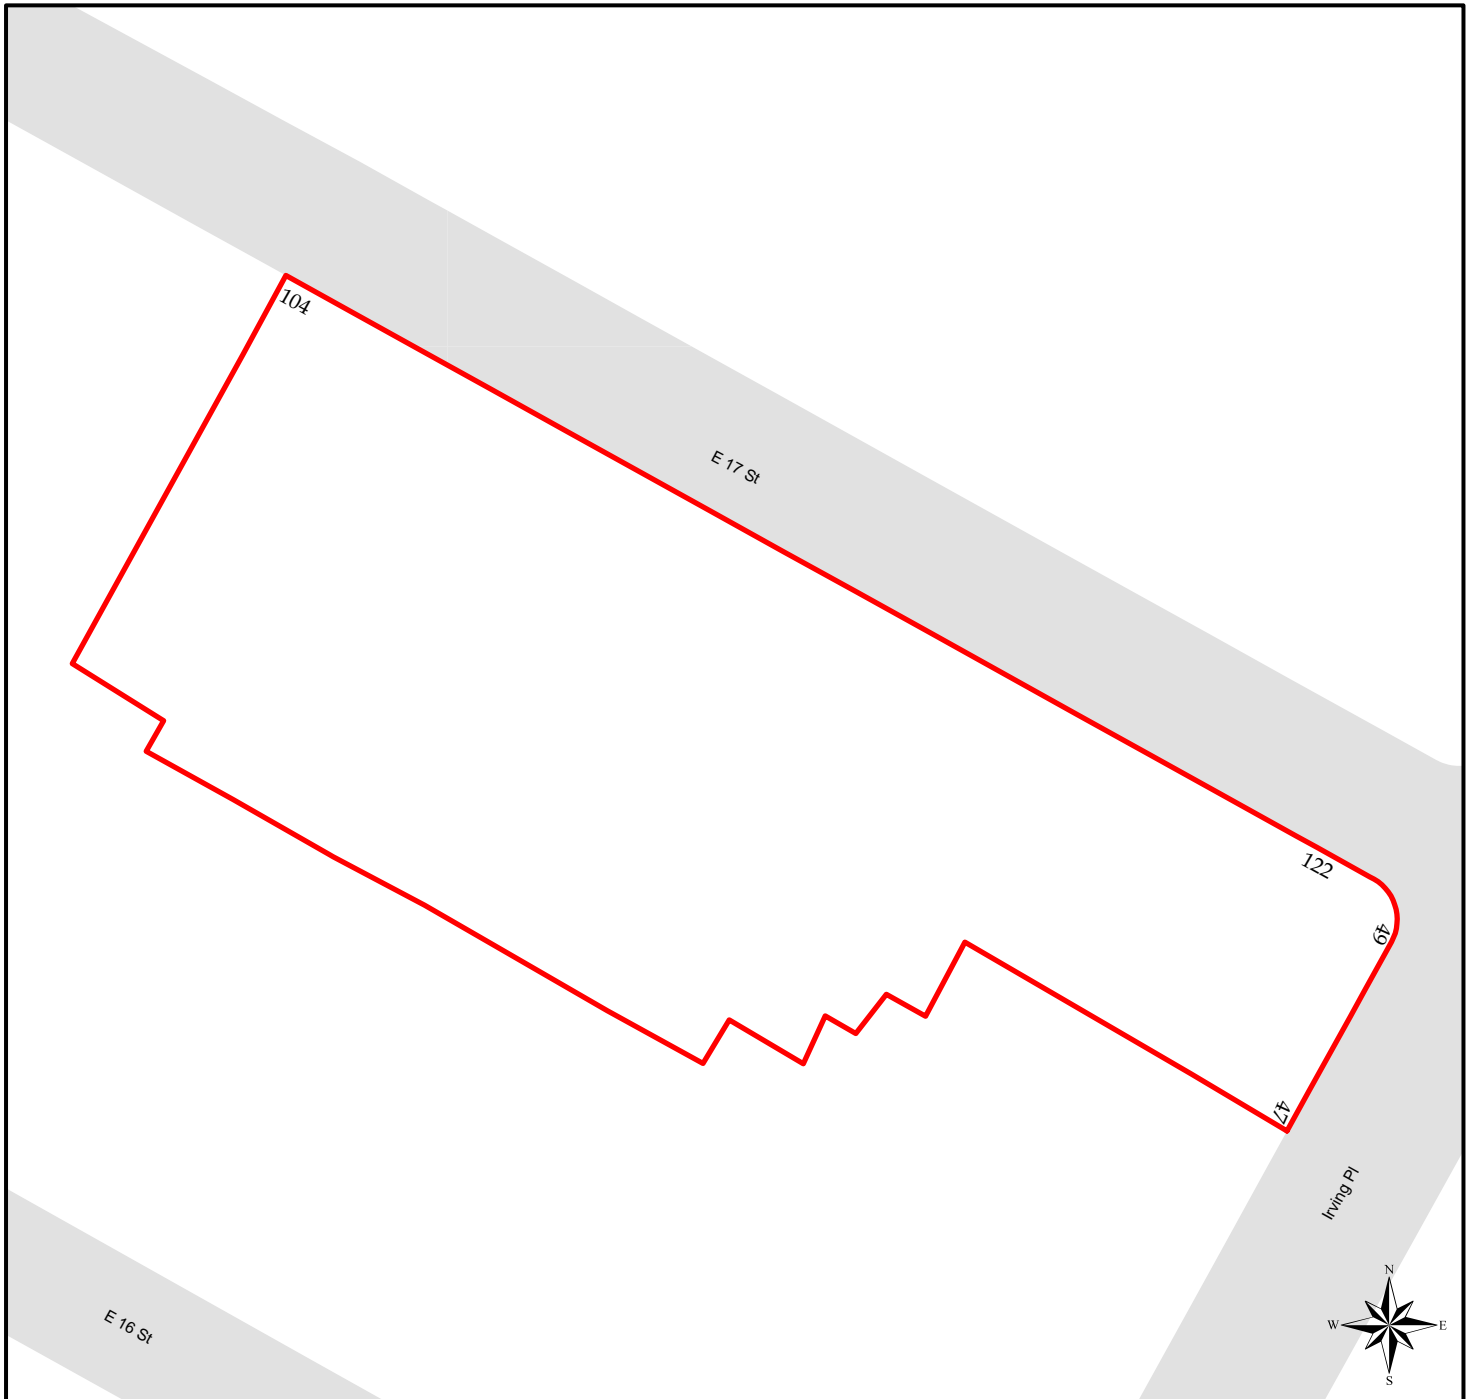

# East 17th Street/Irving Place

East 17th Street/Irving Place  
Historic District  
Manhattan  
Designated June 30, 1998

 Historic District Boundaries