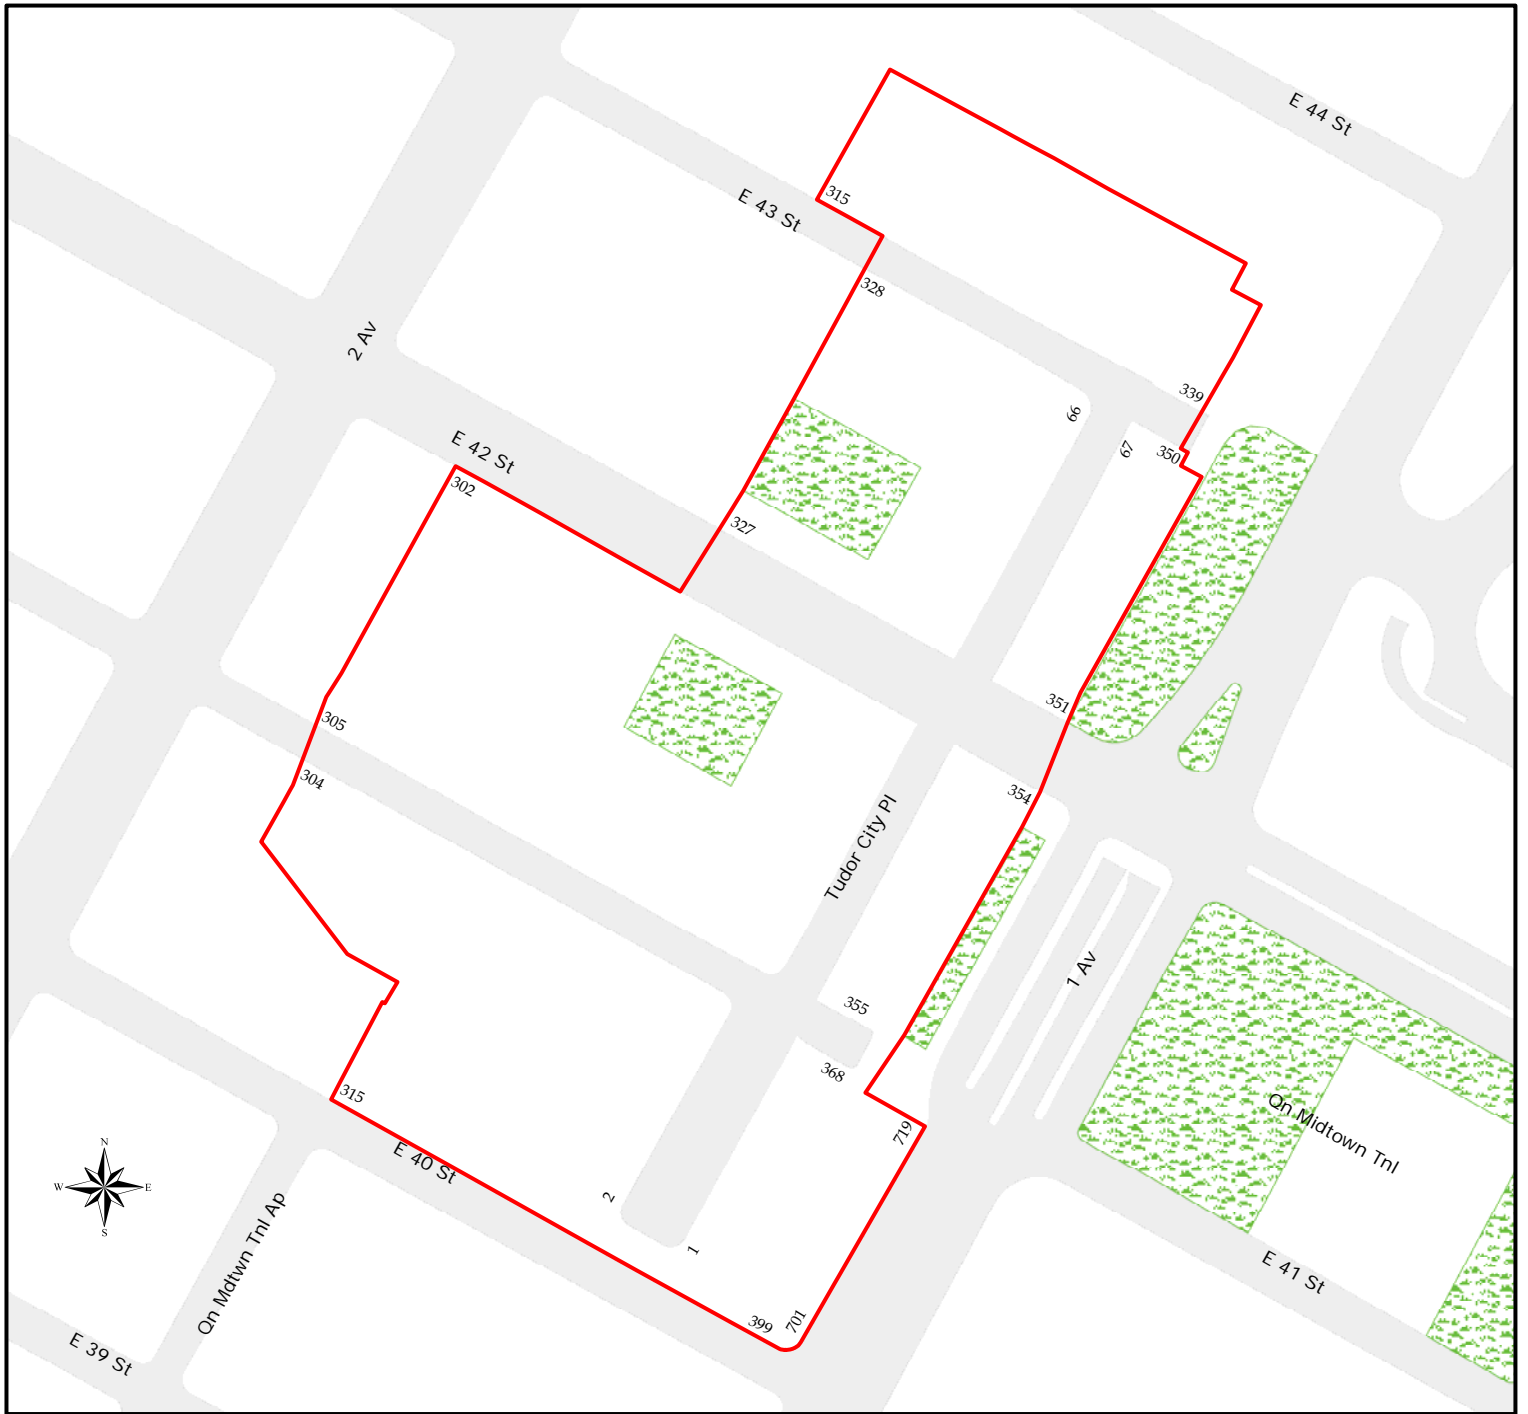

# Tudor City

Tudor City  
Historic District  
Manhattan

Designated May 17, 1988

 Historic District Boundaries