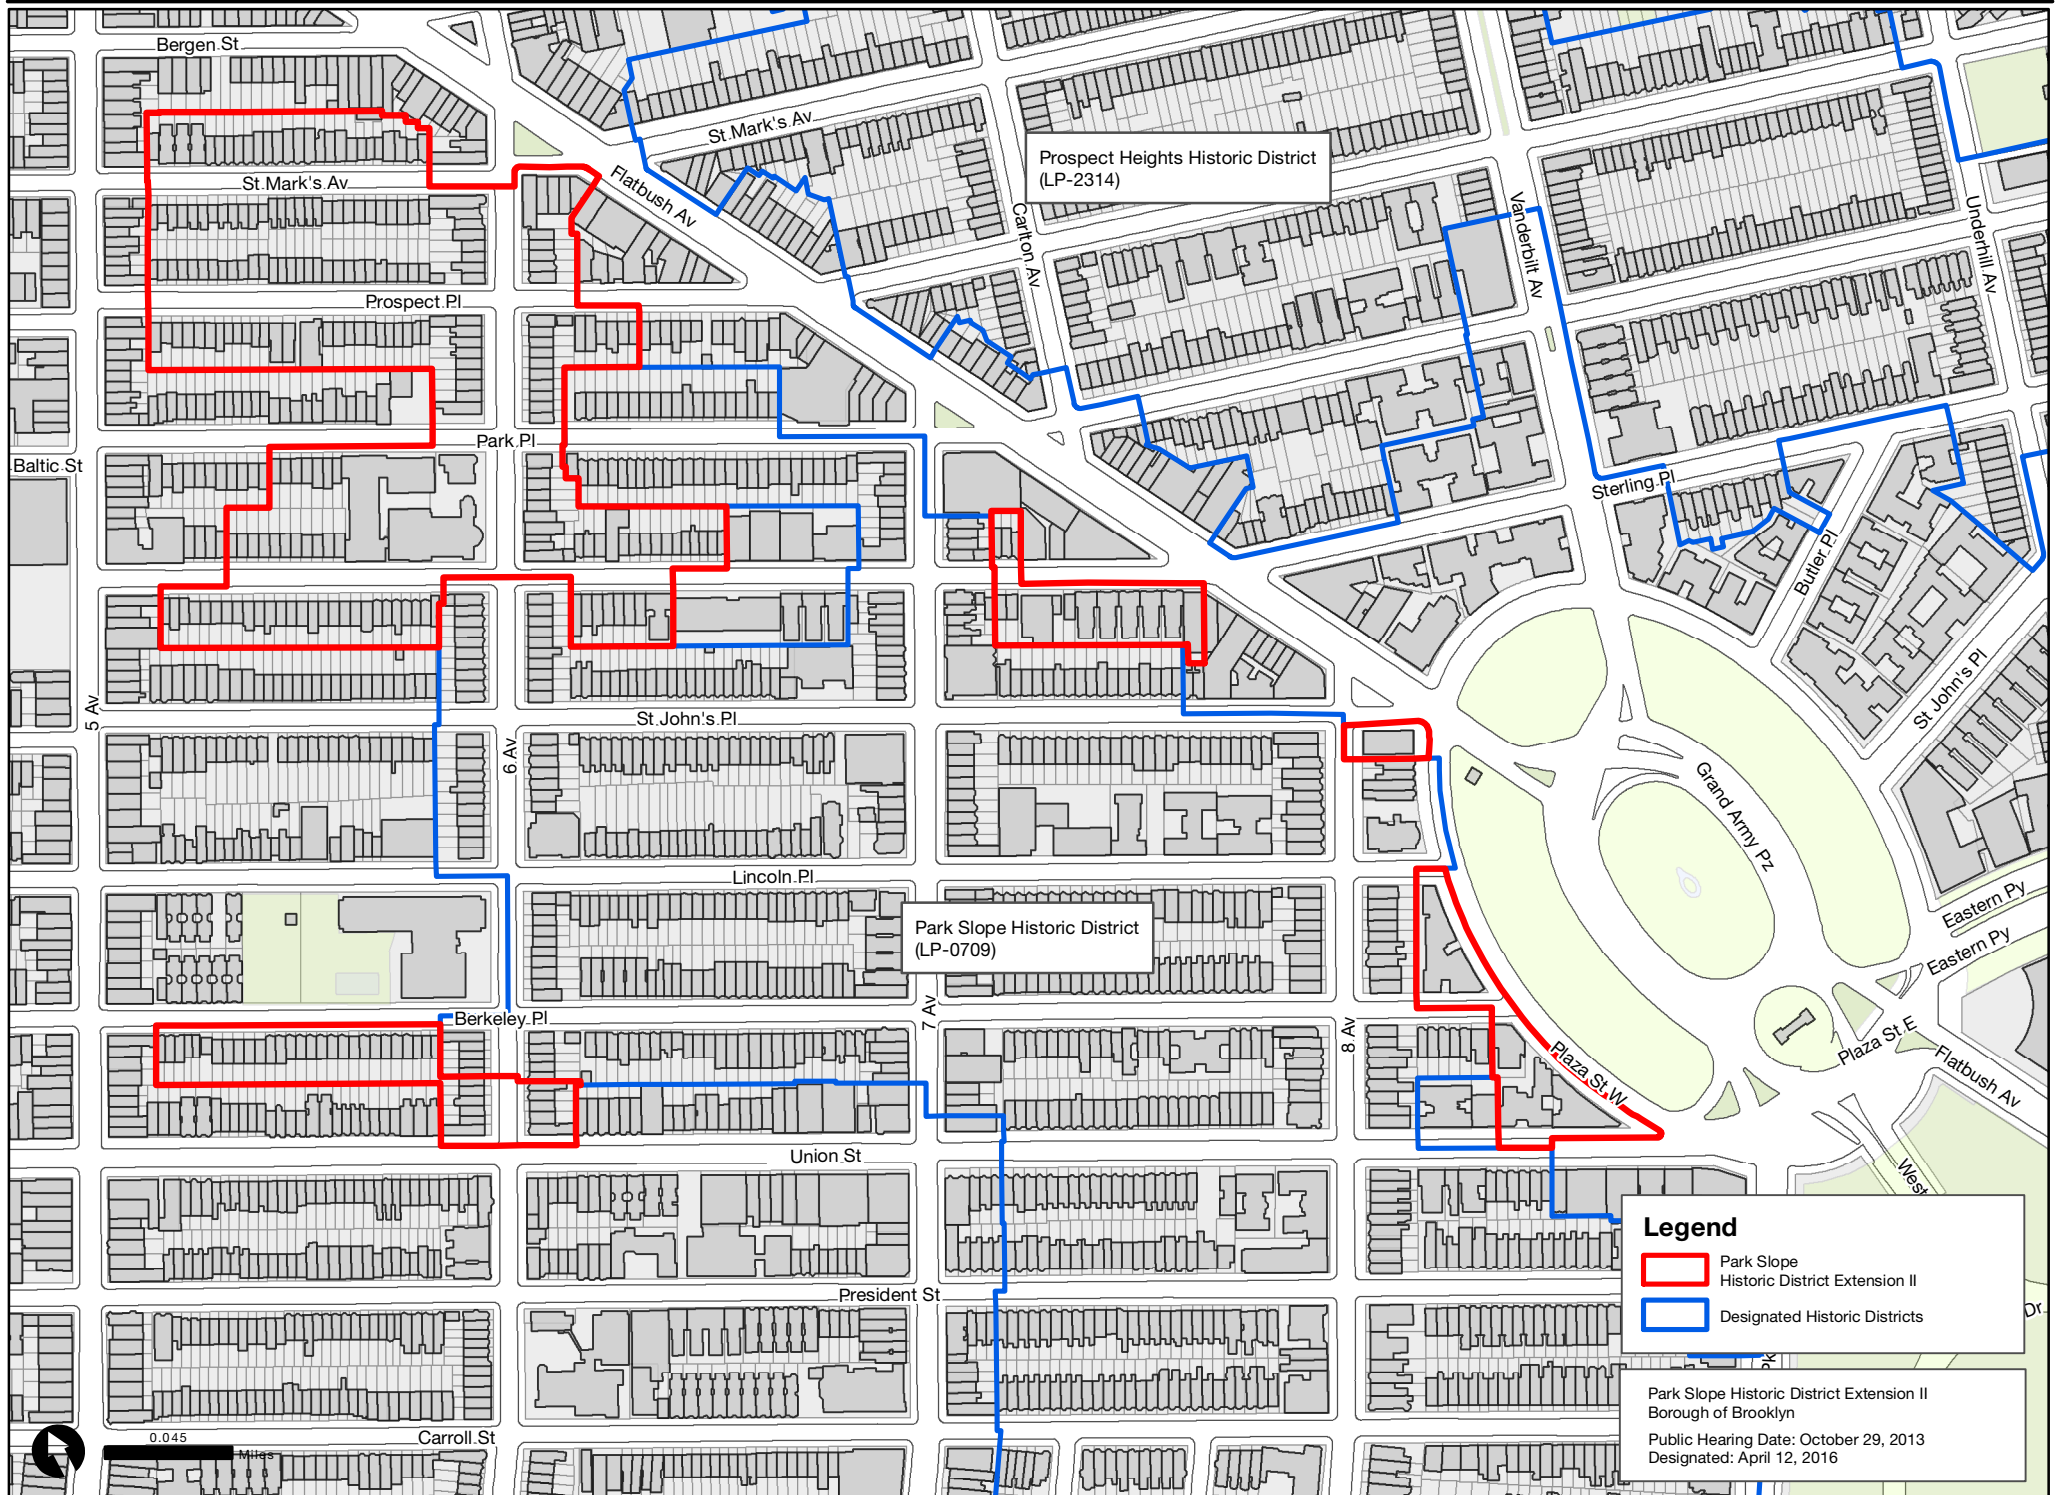

Park Slope Historic District Extension II | LP-2558

Legend

- ▬ Park Slope Historic District Extension II
- ▬ Designated Historic Districts

Park Slope Historic District Extension II
Borough of Brooklyn
Public Hearing Date: October 29, 2013
Designated: April 12, 2016