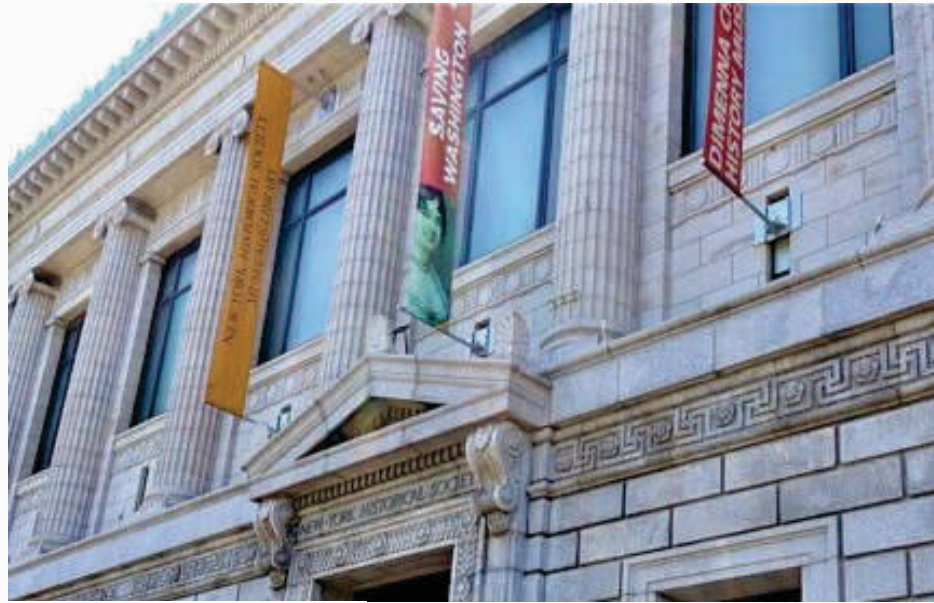

New York Historical Society - 170 Central Park West