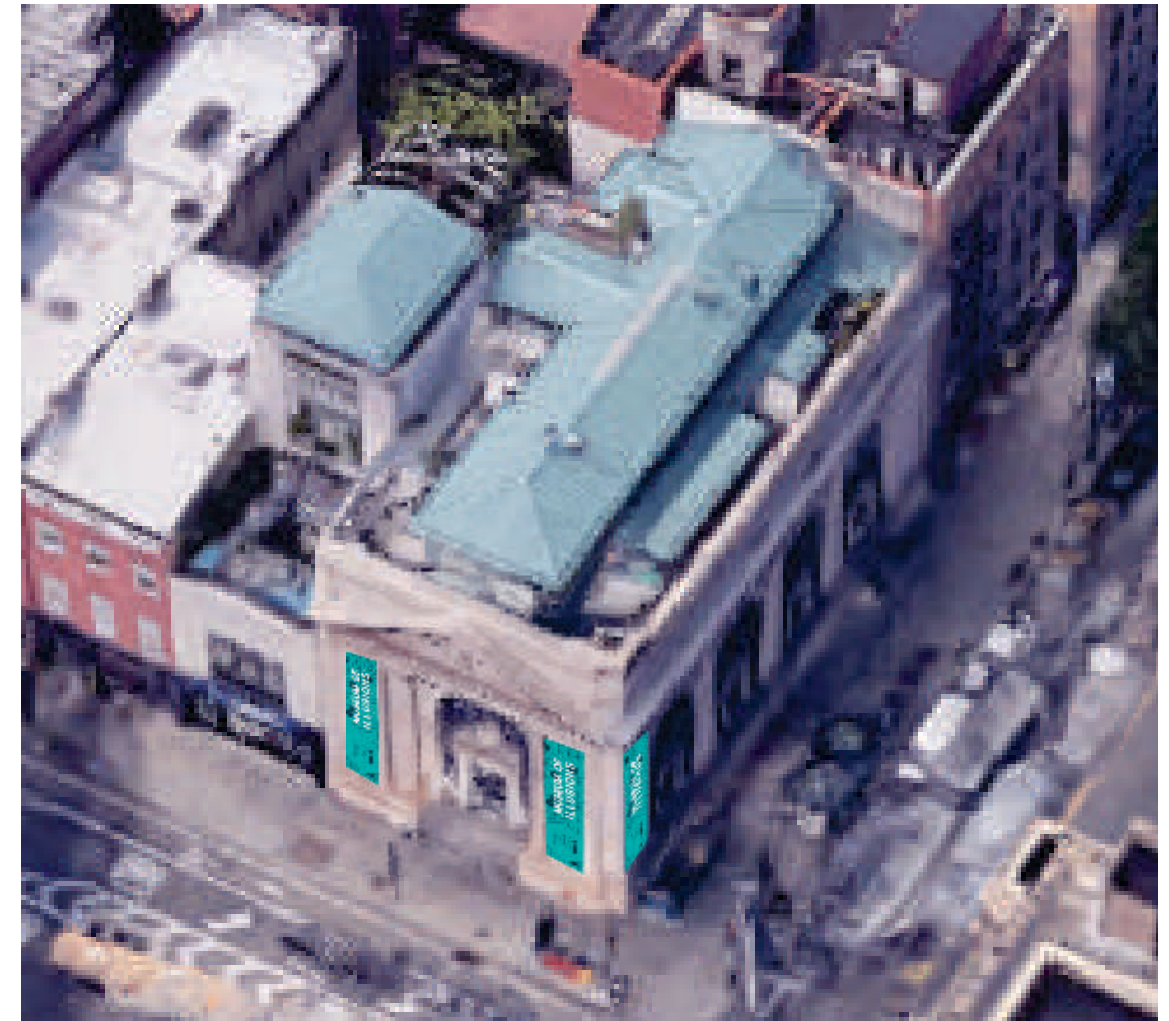

PREPARED FOR:
**LANDMARKS
PRESERVATION
COMMISSION
NYC**

MUSEUM OF ILLUSIONS

PREPARED BY:
artfx 9/26/2018

36 year world leader *Signs of the Times* Magazine
International Sign Design Contest

Location - 77 8th Avenue

Checked by:

Sheet:

1

Across the Street - Northeast on 14th St.

Neighboring Buildings

Directly South - 8th Avenue

Directly West - 14th Street

Directly East - Across 8th Avenue