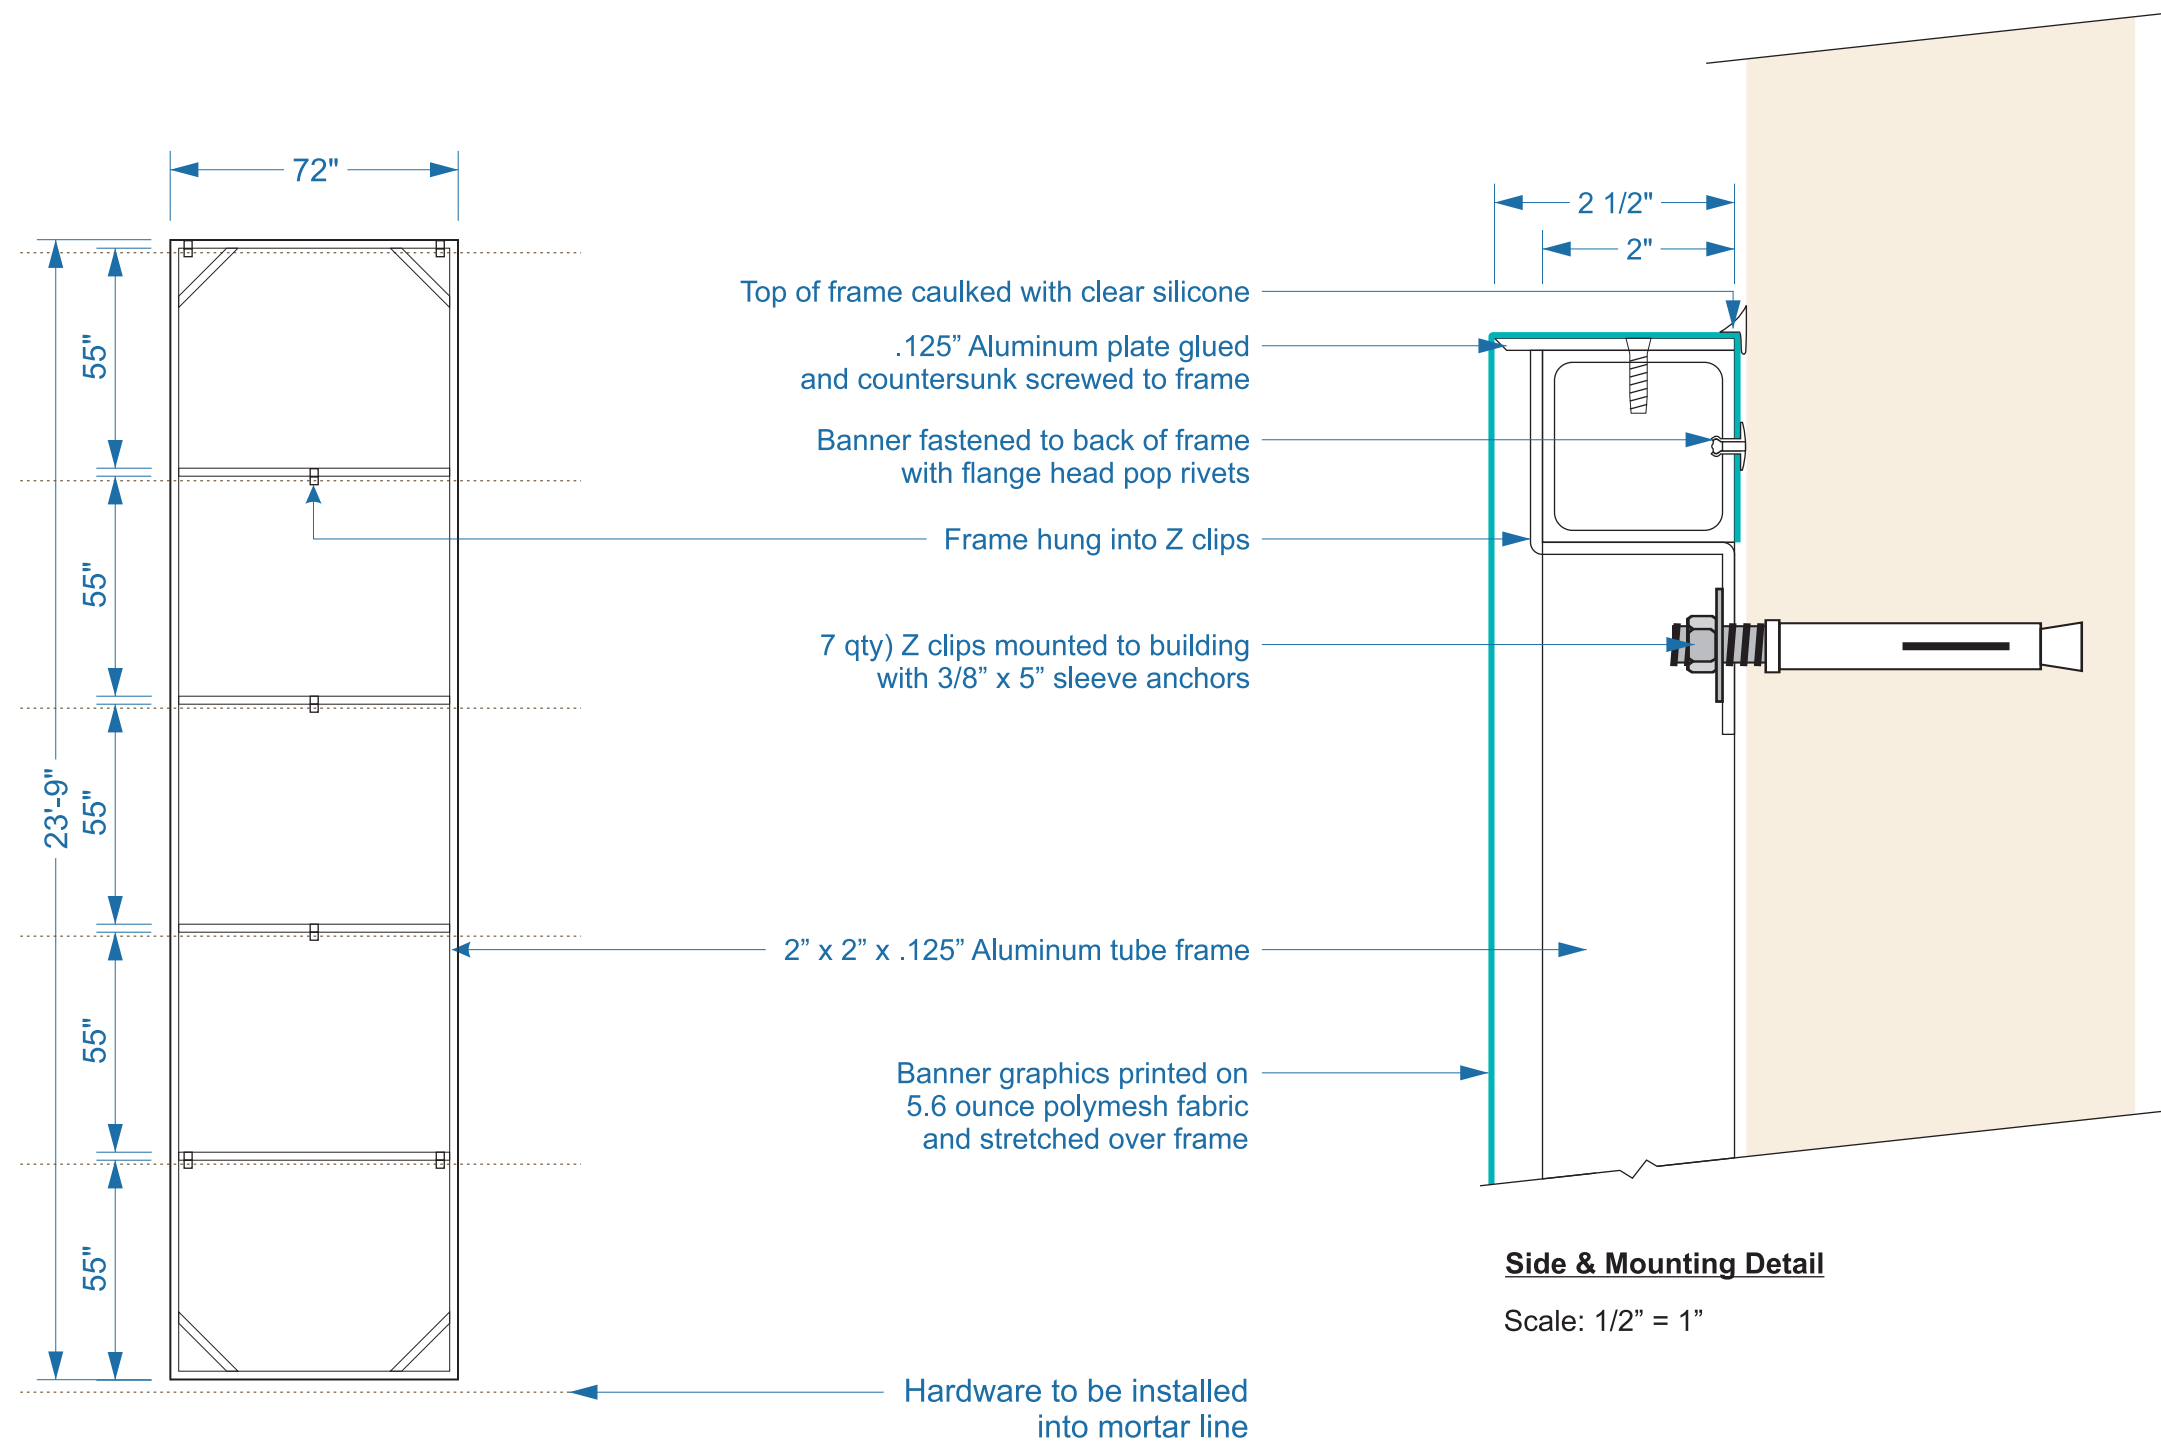

Frame Detail

Scale: 1/4" = 1'-0"