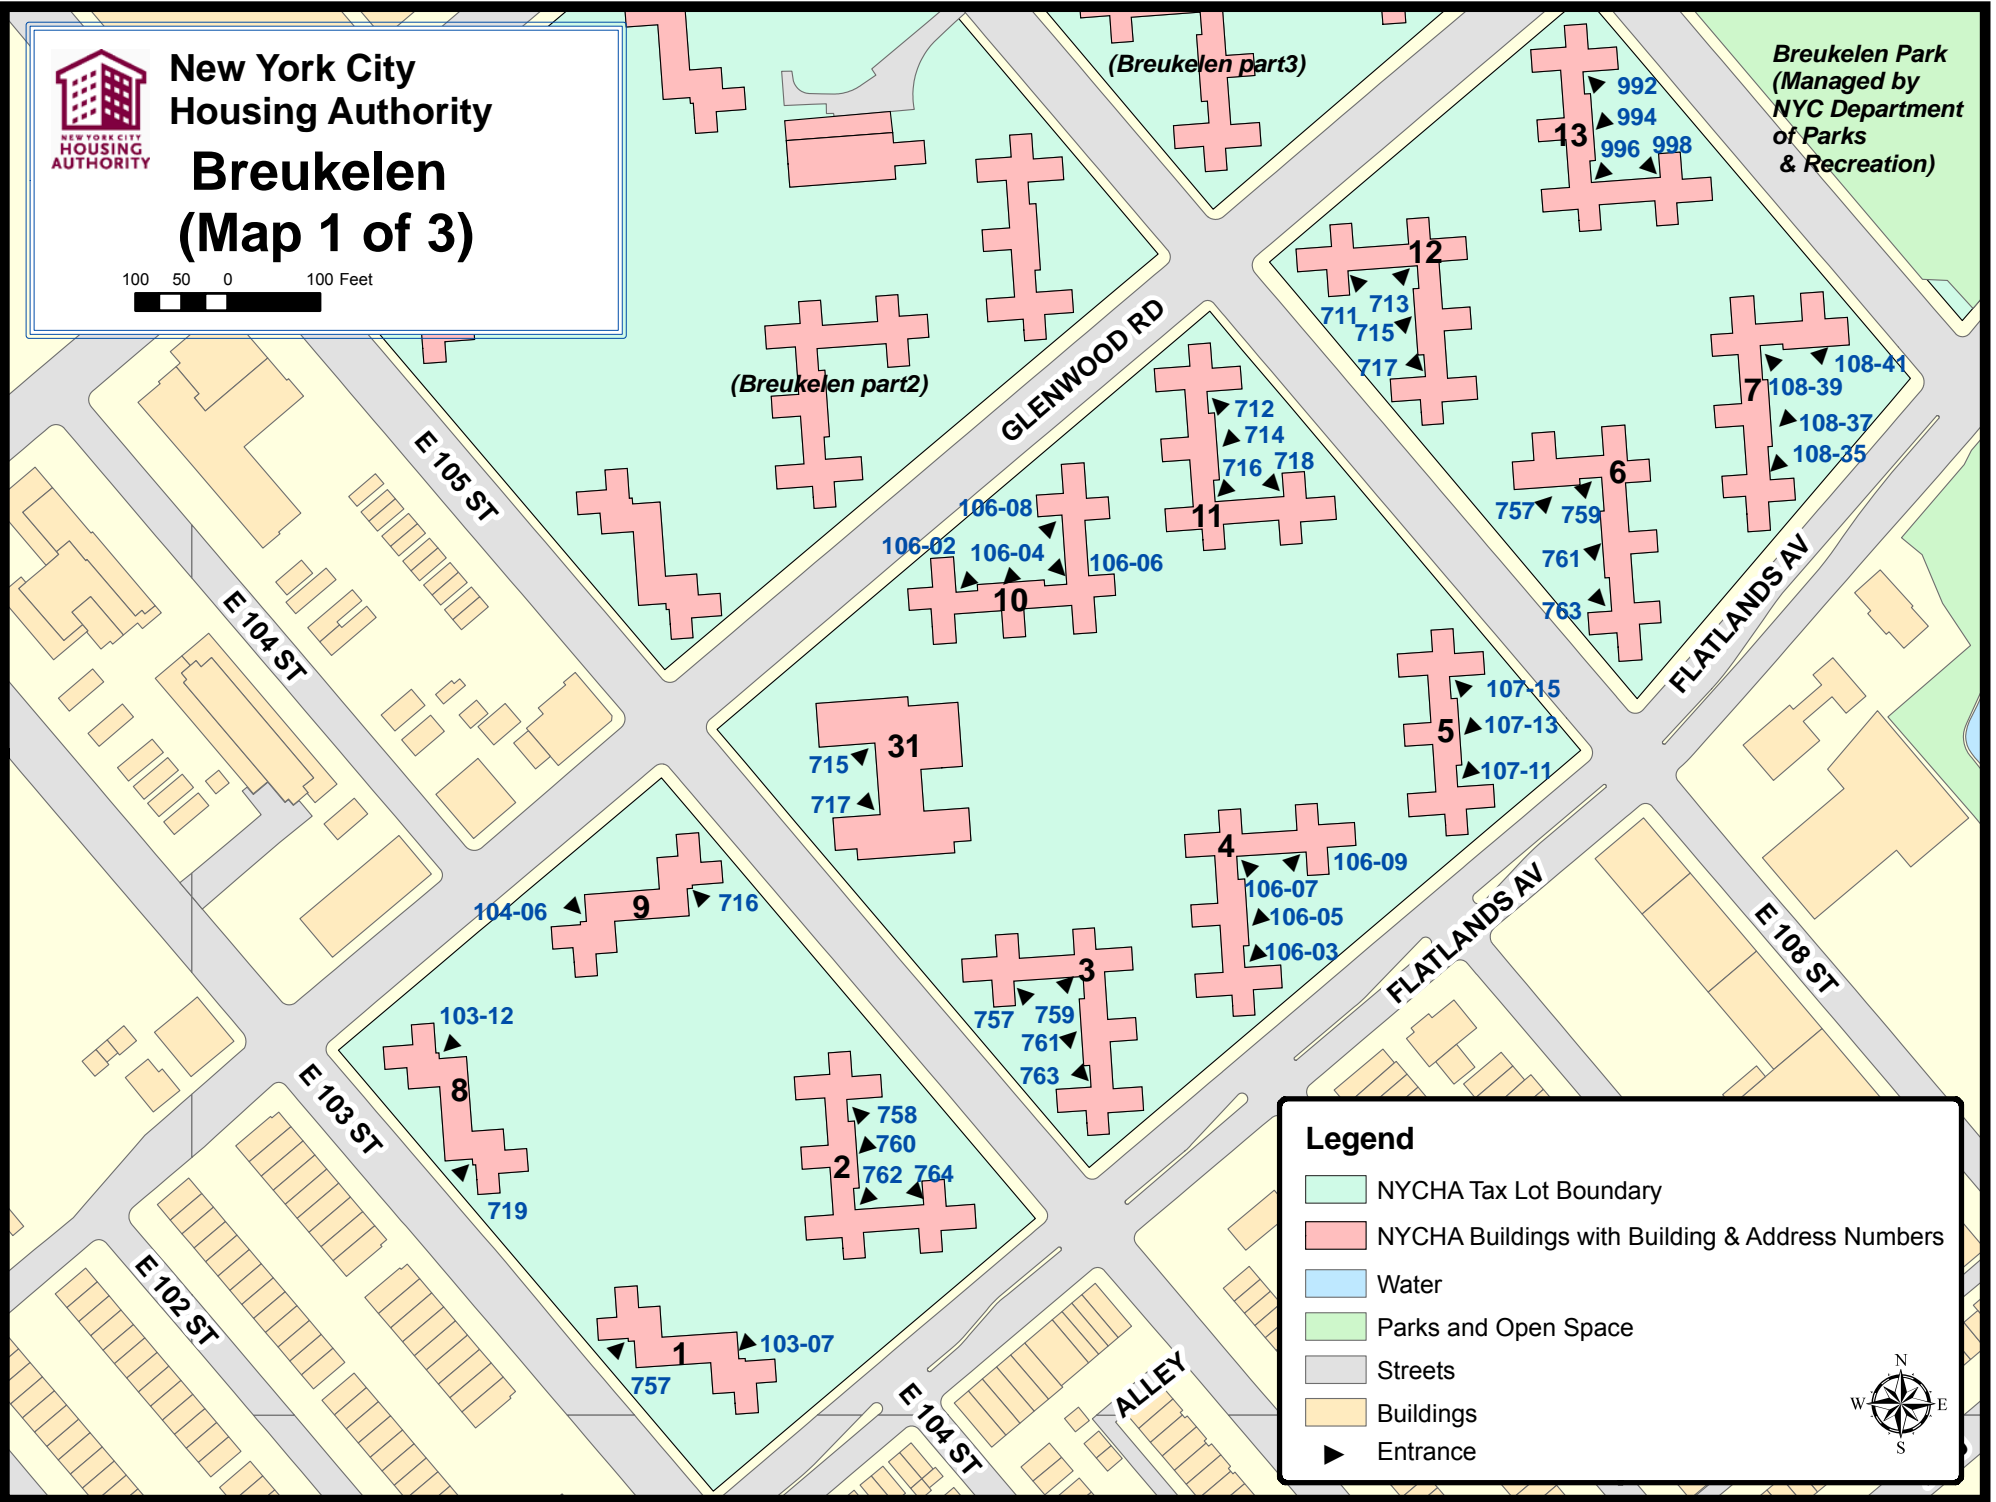

New York City
Housing Authority
Breukelen
(Map 1 of 3)

Breukelen Park
(Managed by
NYC Department
of Parks
& Recreation)

Legend

- NYCHA Tax Lot Boundary
- NYCHA Buildings with Building & Address Numbers
- Water
- Parks and Open Space
- Streets
- Buildings
- Entrance

New York City
Housing Authority
Breukelen
(Map 2 of 3)

FARRA T RD

E 108 ST

Breukelen part3

106-02 20 106-12

105-12

19

621

106-22

21

107-02

107-12

32

650

106-07 106-09

15

Breukelen part1

E 104 ST

Legend

- NYCHA Tax Lot Boundary
- NYCHA Buildings with Building & Address Numbers
- Water
- Parks and Open Space
- Streets
- Buildings
- Entrance

New York City
Housing Authority
Breukelen
(Map 3 of 3)