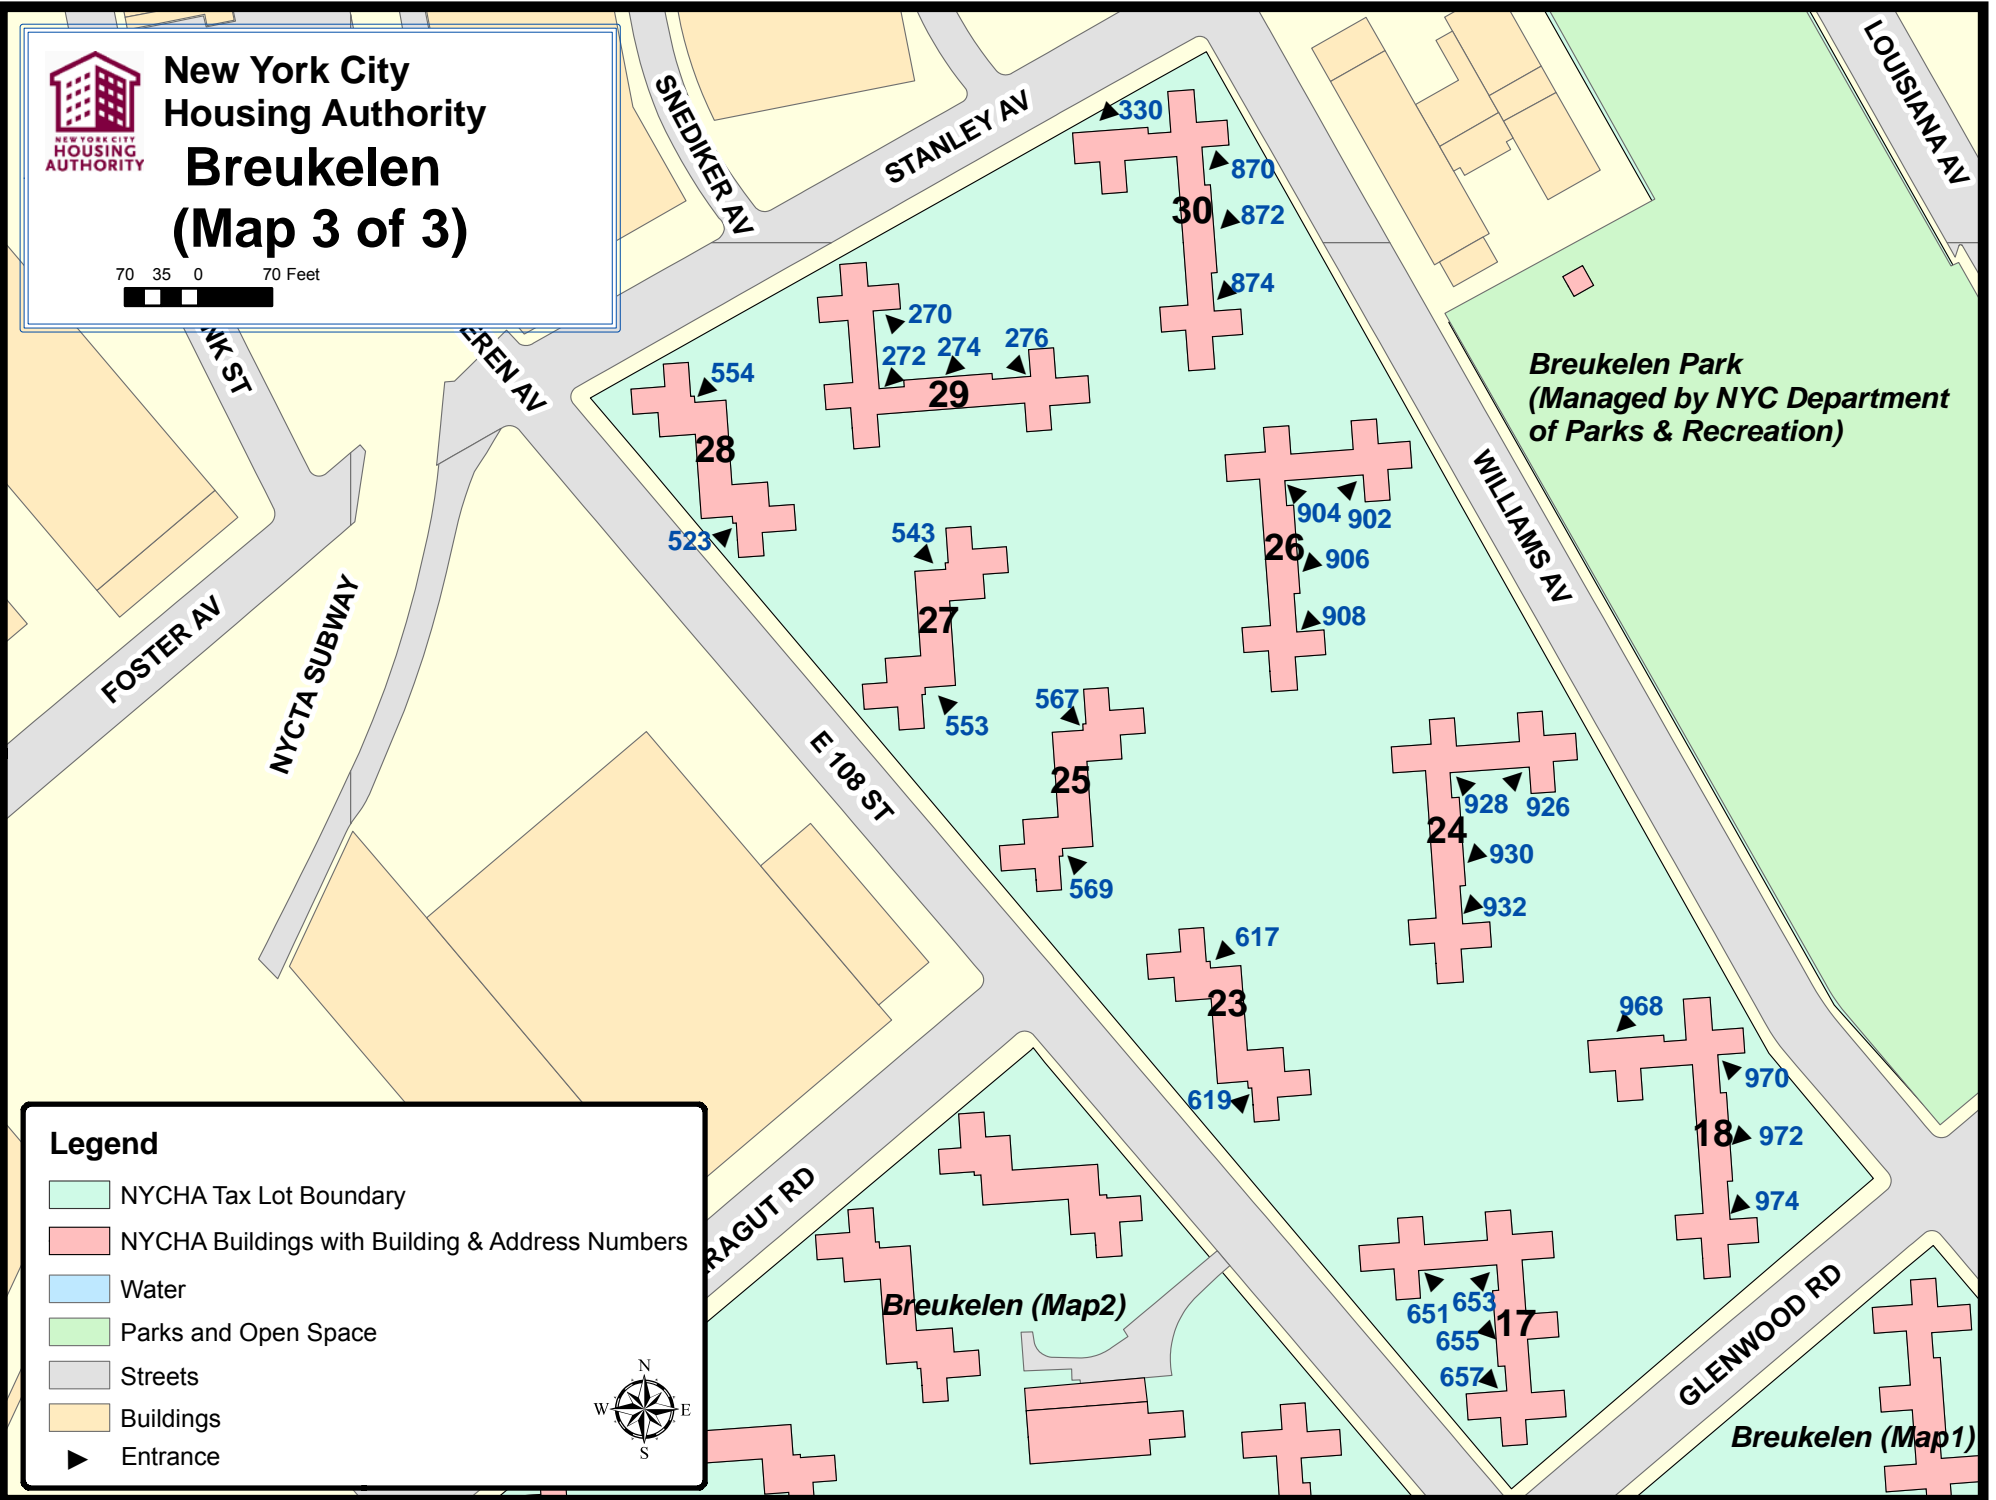

New York City
Housing Authority
Breukelen
(Map 3 of 3)

70 35 0 70 Feet

BREUKELEN (Map 1 of 3)

BLDG#	BIN#	M	SH#	ADDRESS	ZIP CODE	BLOCK	LOT	AMP#	FACILITY
				925 WILLIAMS AVENUE	11207	8158	40	NY005000560	BREUKELEN PARK (MANAGED BY NYC DEPARTMENT OF PARKS & RECREATION)
				999 WILLIAMS AVENUE	11207	8158	150	NY005000560	BREUKELEN PARK (MANAGED BY NYC DEPARTMENT OF PARKS & RECREATION)
1	3321514	M	002	103-07 FLATLANDS AVENUE	11236	8191	1	NY005000560	
1	3321514	M	001	757 EAST 103RD STREET	11236	8191	1	NY005000560	ROOFTOP LEASE LOCATION
2	3321515	M	006	758 EAST 105TH STREET	11236	8191	1	NY005000560	
2	3321515	M	005	760 EAST 105TH STREET	11236	8191	1	NY005000560	
2	3321515	M	004	762 EAST 105TH STREET	11236	8191	1	NY005000560	
2	3321515	M	003	764 EAST 105TH STREET	11236	8191	1	NY005000560	
3	3321522	M	007	757 EAST 105TH STREET	11236	8193	1	NY005000560	
3	3321522	M	008	759 EAST 105TH STREET	11236	8193	1	NY005000560	
3	3321522	M	009	761 EAST 105TH STREET	11236	8193	1	NY005000560	
3	3321522	M	010	763 EAST 105TH STREET	11236	8193	1	NY005000560	
4	3321521	M	011	106-03 FLATLANDS AVENUE	11236	8193	1	NY005000560	
4	3321521	M	012	106-05 FLATLANDS AVENUE	11236	8193	1	NY005000560	
4	3321521	M	013	106-07 FLATLANDS AVENUE	11236	8193	1	NY005000560	
4	3321521	M	014	106-09 FLATLANDS AVENUE	11236	8193	1	NY005000560	POLICE SERVICE AREA #1 TECHNICAL SATELLITE
5	3321520	M	015	107-11 FLATLANDS AVENUE	11236	8193	1	NY005000560	
5	3321520	M	016	107-13 FLATLANDS AVENUE	11236	8193	1	NY005000560	
5	3321520	M	017	107-15 FLATLANDS AVENUE	11236	8193	1	NY005000560	
6	3321345	M	018	757 EAST 108TH STREET	11236	8158	205	NY005000560	
6	3321345	M	019	759 EAST 108TH STREET	11236	8158	205	NY005000560	
6	3321345	M	020	761 EAST 108TH STREET	11236	8158	205	NY005000560	
6	3321345	M	021	763 EAST 108TH STREET	11236	8158	205	NY005000560	
7	3321346	M	022	108-35 FLATLANDS AVENUE	11236	8158	205	NY005000560	
7	3321346	M	023	108-37 FLATLANDS AVENUE	11236	8158	205	NY005000560	
7	3321346	M	024	108-39 FLATLANDS AVENUE	11236	8158	205	NY005000560	
7	3321346	M	025	108-41 FLATLANDS AVENUE	11236	8158	205	NY005000560	
8	3321517	M	027	103-12 GLENWOOD ROAD	11236	8191	1	NY005000560	
8	3321517	M	026	719 EAST 103RD STREET	11236	8191	1	NY005000560	
9	3321516	M	028	104-06 GLENWOOD ROAD	11236	8191	1	NY005000560	
9	3321516	M	029	716 EAST 105TH STREET	11236	8191	1	NY005000560	
10	3321518	M	033	106-02 GLENWOOD ROAD	11236	8193	1	NY005000560	
10	3321518	M	032	106-04 GLENWOOD ROAD	11236	8193	1	NY005000560	
10	3321518	M	031	106-06 GLENWOOD ROAD	11236	8193	1	NY005000560	
10	3321518	M	030	106-08 GLENWOOD ROAD	11236	8193	1	NY005000560	
11	3321519	M	037	712 EAST 108TH STREET	11236	8193	1	NY005000560	
11	3321519	M	036	714 EAST 108TH STREET	11236	8193	1	NY005000560	
11	3321519	M	035	716 EAST 108TH STREET	11236	8193	1	NY005000560	
11	3321519	M	034	718 EAST 108TH STREET	11236	8193	1	NY005000560	
12	3321344	M	038	711 EAST 108TH STREET	11236	8158	205	NY005000560	
12	3321344	M	039	713 EAST 108TH STREET	11236	8158	205	NY005000560	
12	3321344	M	040	715 EAST 108TH STREET	11236	8158	205	NY005000560	
12	3321344	M	041	717 EAST 108TH STREET	11236	8158	205	NY005000560	
13	3321347	M	045	992 WILLIAMS AVENUE	11207	8158	205	NY005000560	
13	3321347	M	044	994 WILLIAMS AVENUE	11207	8158	205	NY005000560	
13	3321347	M	043	996 WILLIAMS AVENUE	11207	8158	205	NY005000560	
13	3321347	M	042	998 WILLIAMS AVENUE	11207	8158	205	NY005000560	
31	3321523		095	715 EAST 105TH STREET	11236	8193	1	NY005000560	COMMUNITY CENTER/ HEAD START CENTER
31	3321523		096	717 EAST 105TH STREET	11236	8193	1	NY005000560	DAY CARE CENTER

BREUKELEN (Map 2 of 3)