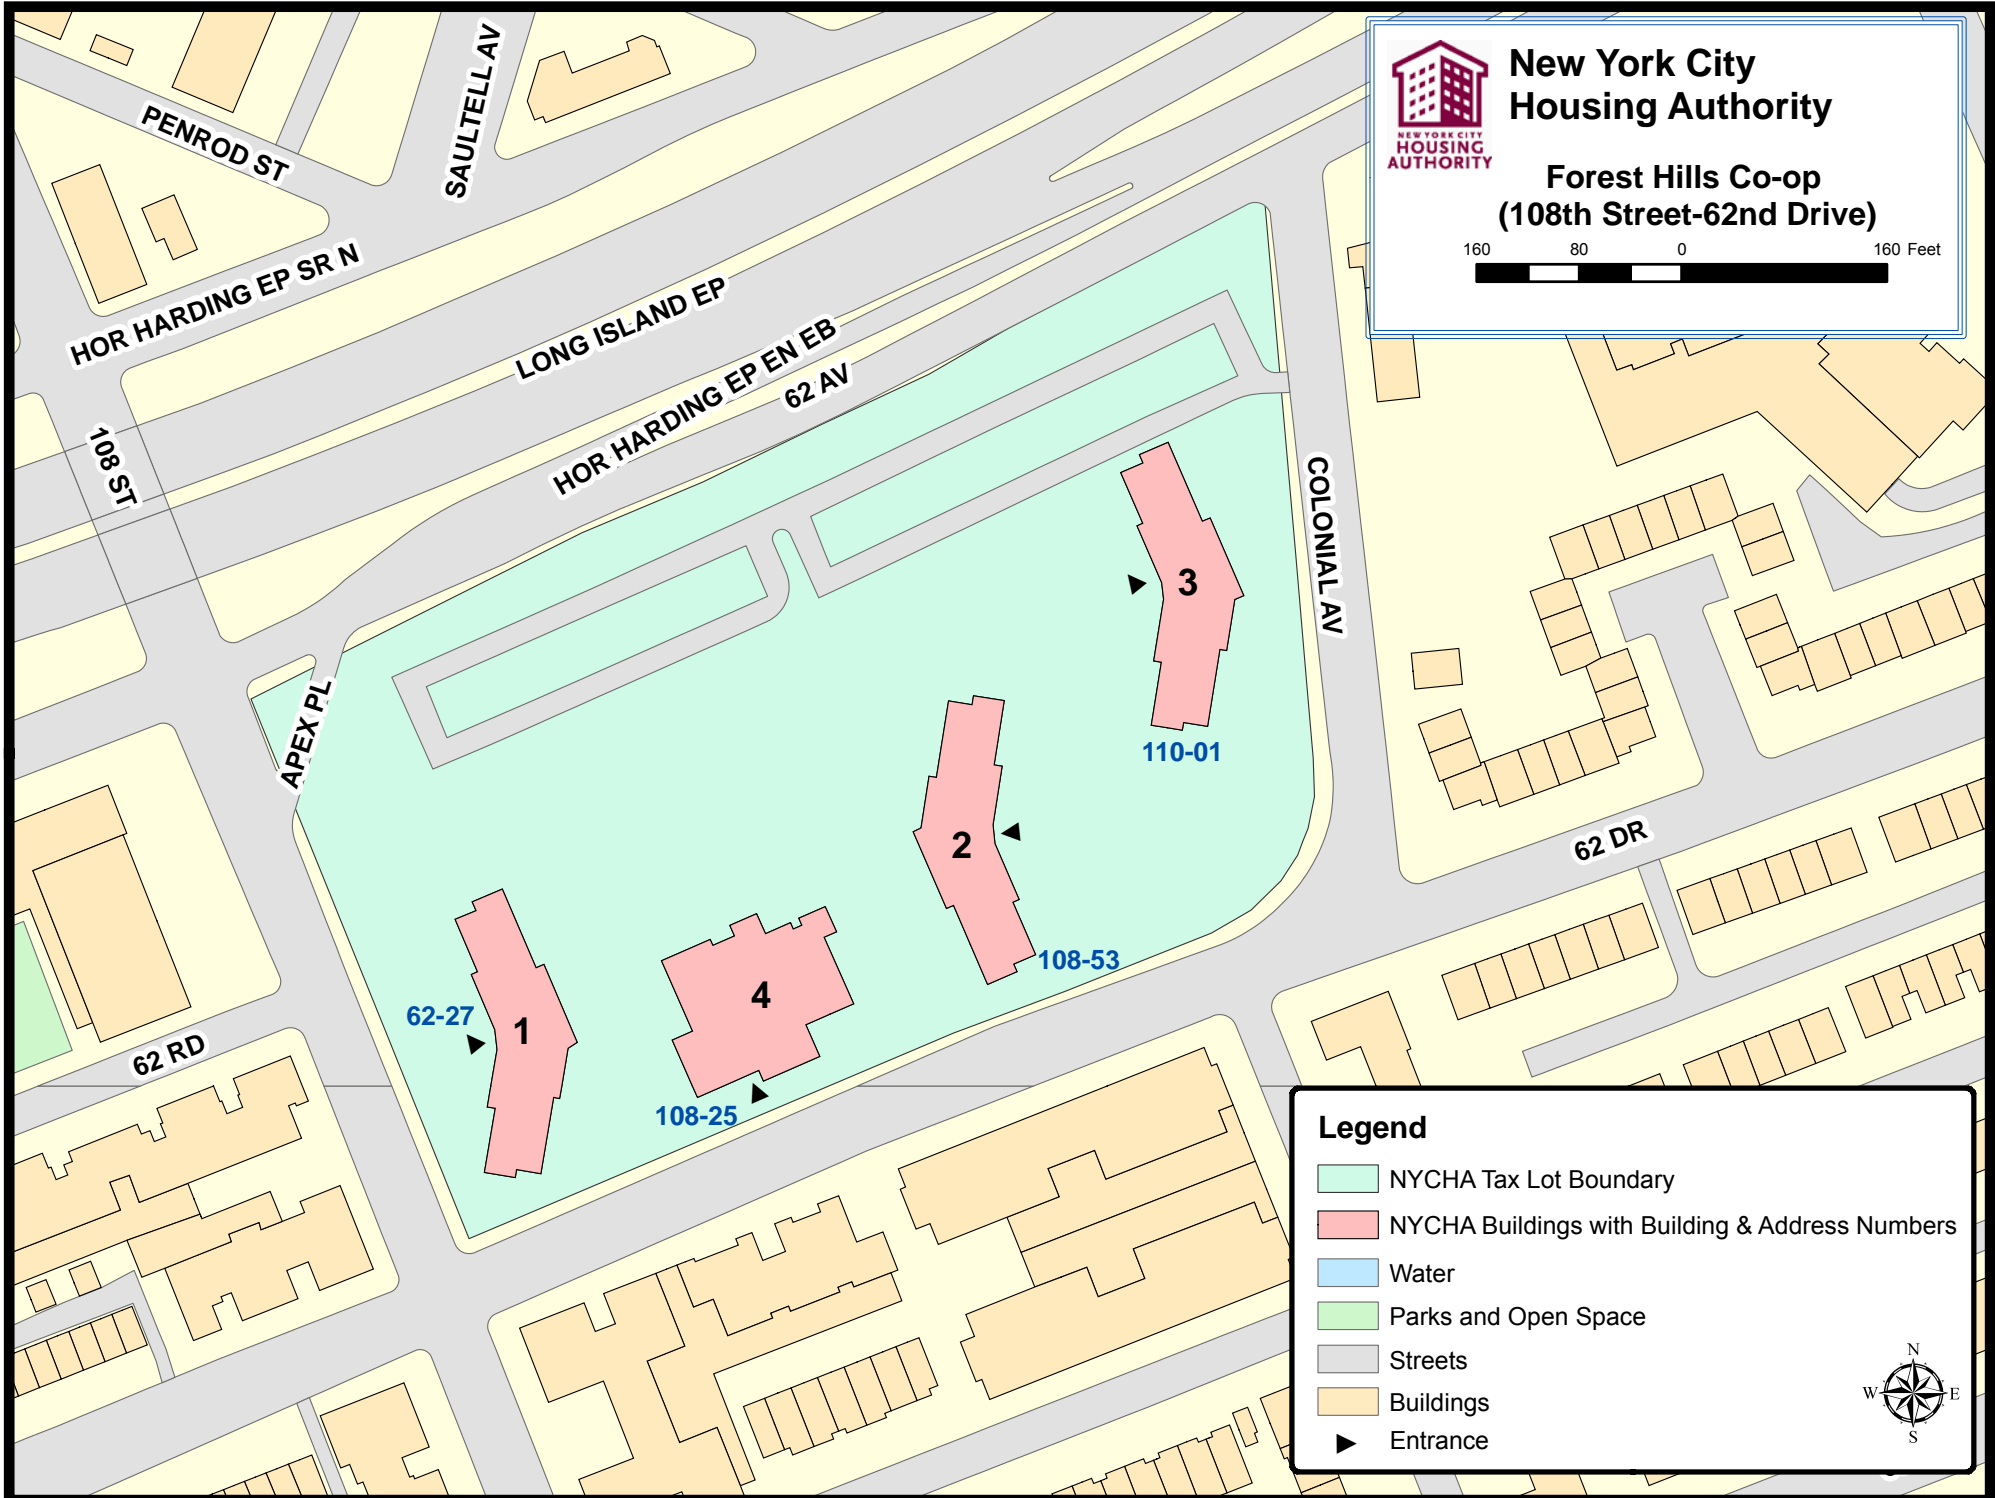

# New York City Housing Authority

## Forest Hills Co-op (108th Street-62nd Drive)

160 80 0 160 Feet

### Legend

- NYCHA Tax Lot Boundary
- NYCHA Buildings with Building & Address Numbers
- Water
- Parks and Open Space
- Streets
- Buildings
- Entrance

## FOREST HILLS COOP (108TH STREET-62ND DRIVE)

BLDG#	BIN #	M	SH#	ADDRESS	ZIP CODE	BLOCK	LOT	AMP#	FACILITY
1	4432109		001	108-03 62ND DRIVE	11375	2159	2	NY005002000	DEVELOPMENT MANAGEMENT OFFICE
1	4432109		001	108-15 62ND DRIVE	11375	2159	2	NY005002000	MAINTENANCE OFFICE
1	4432109	M	001	62-27 108TH STREET	11375	2159	2	NY005002000	COMMUNITY OPERATIONS STORAGE
1	4432109		001	62-29 108TH STREET	11375	2159	2	NY005002000	
1	4432109		001	62-31 108TH STREET	11375	2159	2	NY005002000	
1	4432109		001	62-33 108TH STREET	11375	2159	2	NY005002000	
1	4432109		001	62-35 108TH STREET	11375	2159	2	NY005002000	
1	4432109		001	62-37 108TH STREET	11375	2159	2	NY005002000	
2	4432113	M	002	108-53 62ND DRIVE	11375	2159	2	NY005002000	BOILER/ LAUNDRY ROOM
2	4432113		002	108-55 62ND DRIVE	11375	2159	2	NY005002000	
2	4432113		002	108-57 62ND DRIVE	11375	2159	2	NY005002000	
2	4432113		002	108-59 62ND DRIVE	11375	2159	2	NY005002000	
2	4432113		002	108-61 62ND DRIVE	11375	2159	2	NY005002000	
2	4432113		002	108-63 62ND DRIVE	11375	2159	2	NY005002000	
2	4432113		002	108-65 62ND DRIVE	11375	2159	2	NY005002000	
3	4051513	M	003	110-01 62ND DRIVE	11375	2159	2	NY005002000	DAY CARE CENTER
3	4051513		003	110-05 62ND DRIVE	11375	2159	2	NY005002000	
3	4432110		003	62-20 COLONIAL AVENUE	11375	2159	2	NY005002000	GARAGE
3	4432110		003	62-30 COLONIAL AVENUE	11375	2159	2	NY005002000	
4	4432108		004	108-25 62ND DRIVE	11375	2159	2	NY005002000	COMMUNITY CENTER / SENIOR CENTER/ NORC
4	4432108		005	108-39 62ND DRIVE	11375	2159	2	NY005002000	