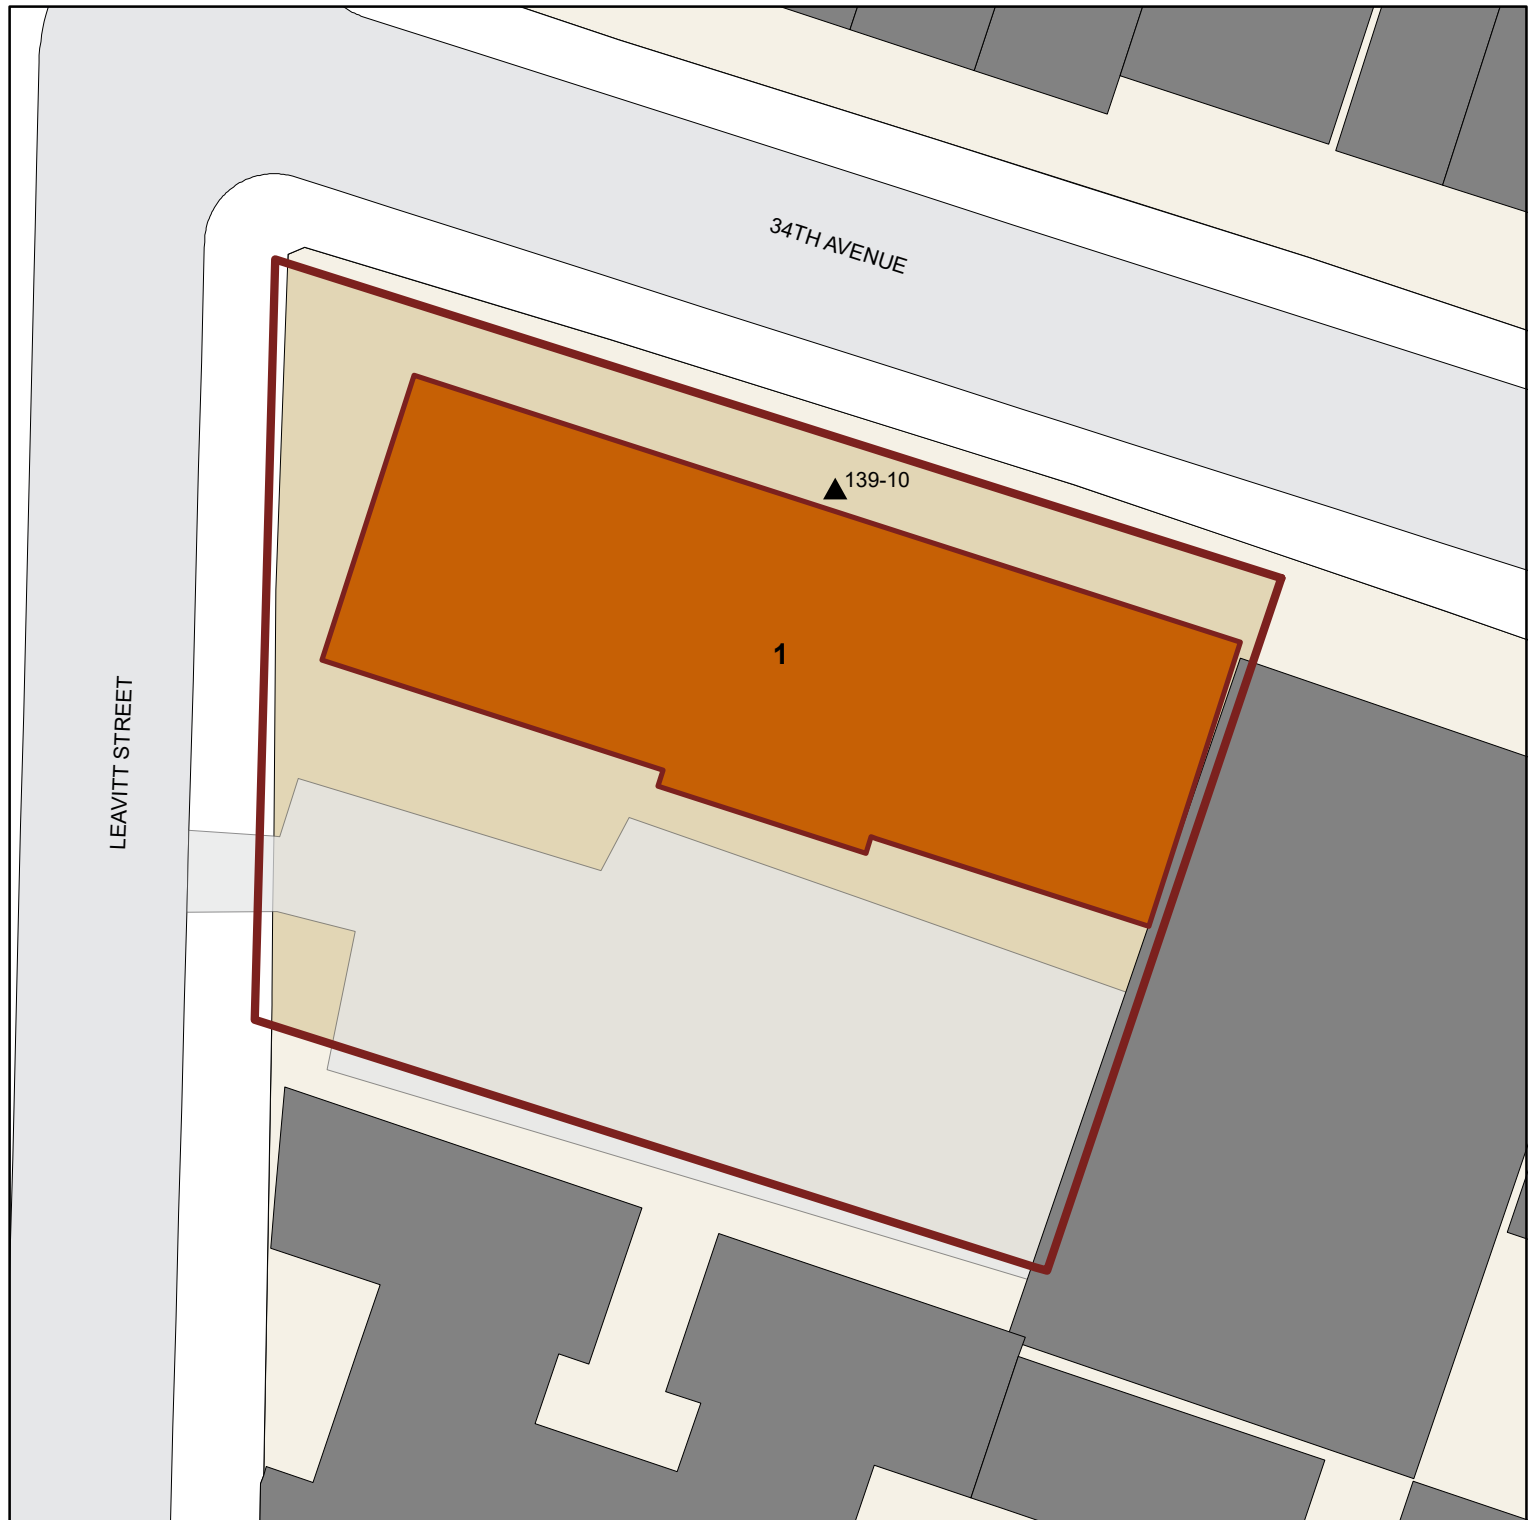

LEAVITT STREET- 34TH AVENUE

NEW YORK CITY
HOUSING
AUTHORITY

BOROUGH: QUEENS

 NYCHA Development

 NYCHA Building

 Residential Addresses

 Management Office

 NYC Parks

Prepared by: NYCHA Performance
Tracking & Analytics Department

LEAVITT STREET-34TH AVENUE

BOROUGH: QUEENS

TDS #: 201

MANAGED BY: LATIMER GARDENS

BUILDING#	STAIRHALL#	ADDRESS	ZIP CODE	RESIDENTIAL	BLOCK	LOT	BIN	AMP#	HZ	FACILITY
1	005	139-10 34TH AVENUE	11354	YES	4957	24	4112108	NY005011860	4	BOILER/ LAUNDRY ROOM