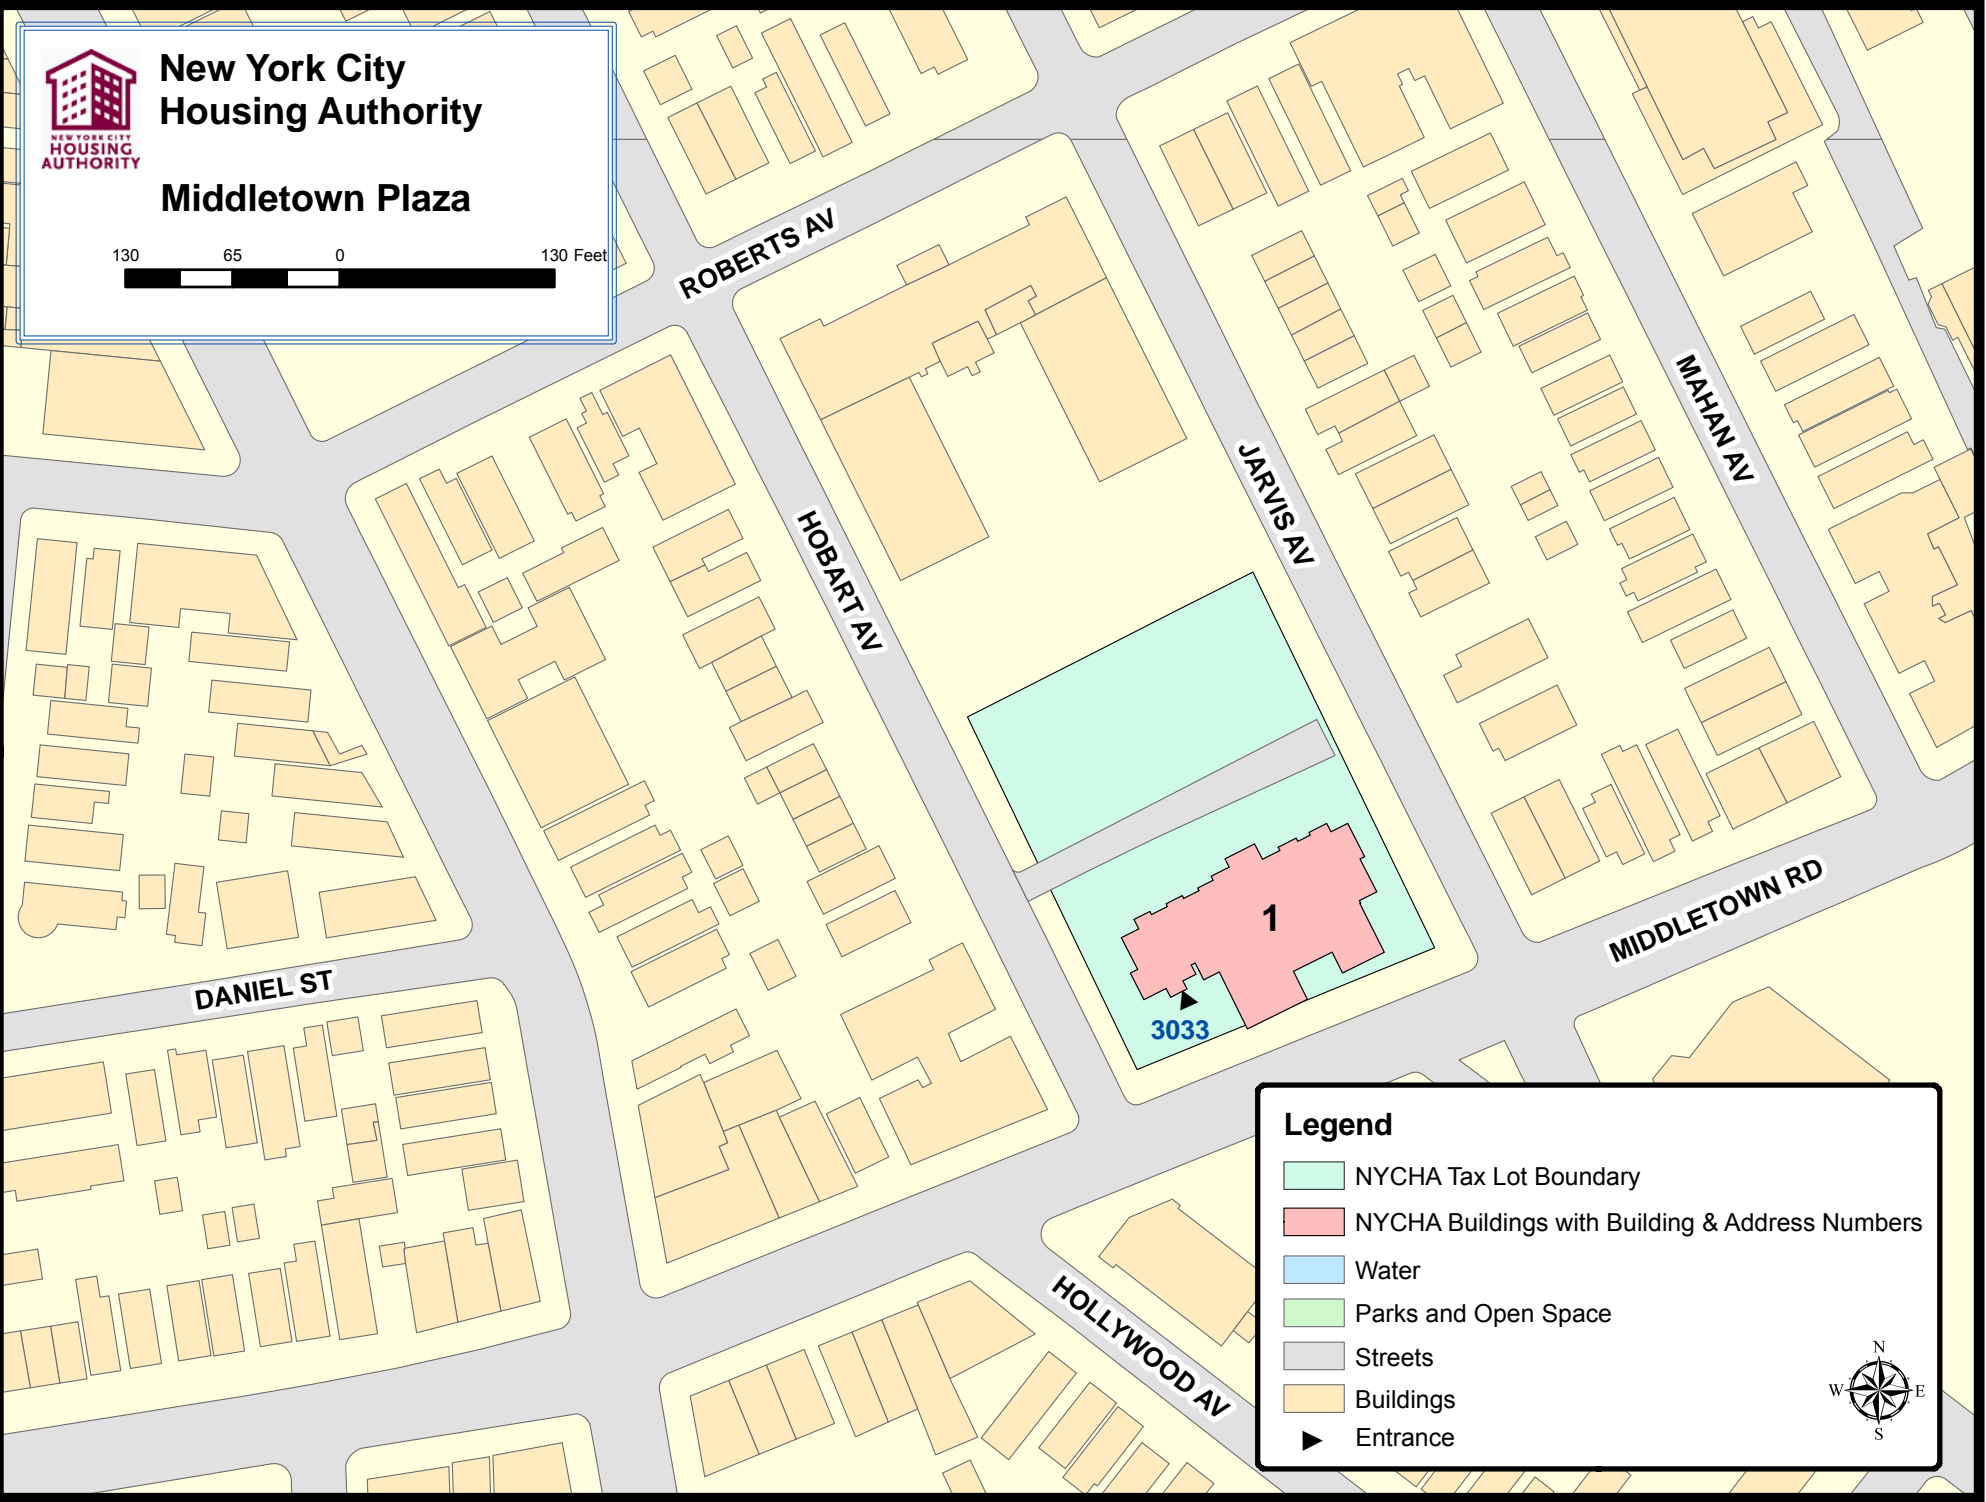

New York City Housing Authority

Middletown Plaza

Legend

- NYCHA Tax Lot Boundary
- NYCHA Buildings with Building & Address Numbers
- Water
- Parks and Open Space
- Streets
- Buildings
- Entrance

MIDDLETOWN PLAZA

BLDG#	BIN #	M	SH#	ADDRESS	ZIP CODE	BLOCK	LOT	AMP#	FACILITY
1	2046141		016	3031 MIDDLETOWN ROAD	10461	4171	24	NY005010340	SATELLITE DEVELOPMENT MANAGEMENT OFFICE
1	2046141	M	016	3033 MIDDLETOWN ROAD	10461	4171	24	NY005010340	BOILER/ LAUNDRY ROOM
1	2046141		016	3035 MIDDLETOWN ROAD	10461	4171	24	NY005010340	SENIOR CENTER