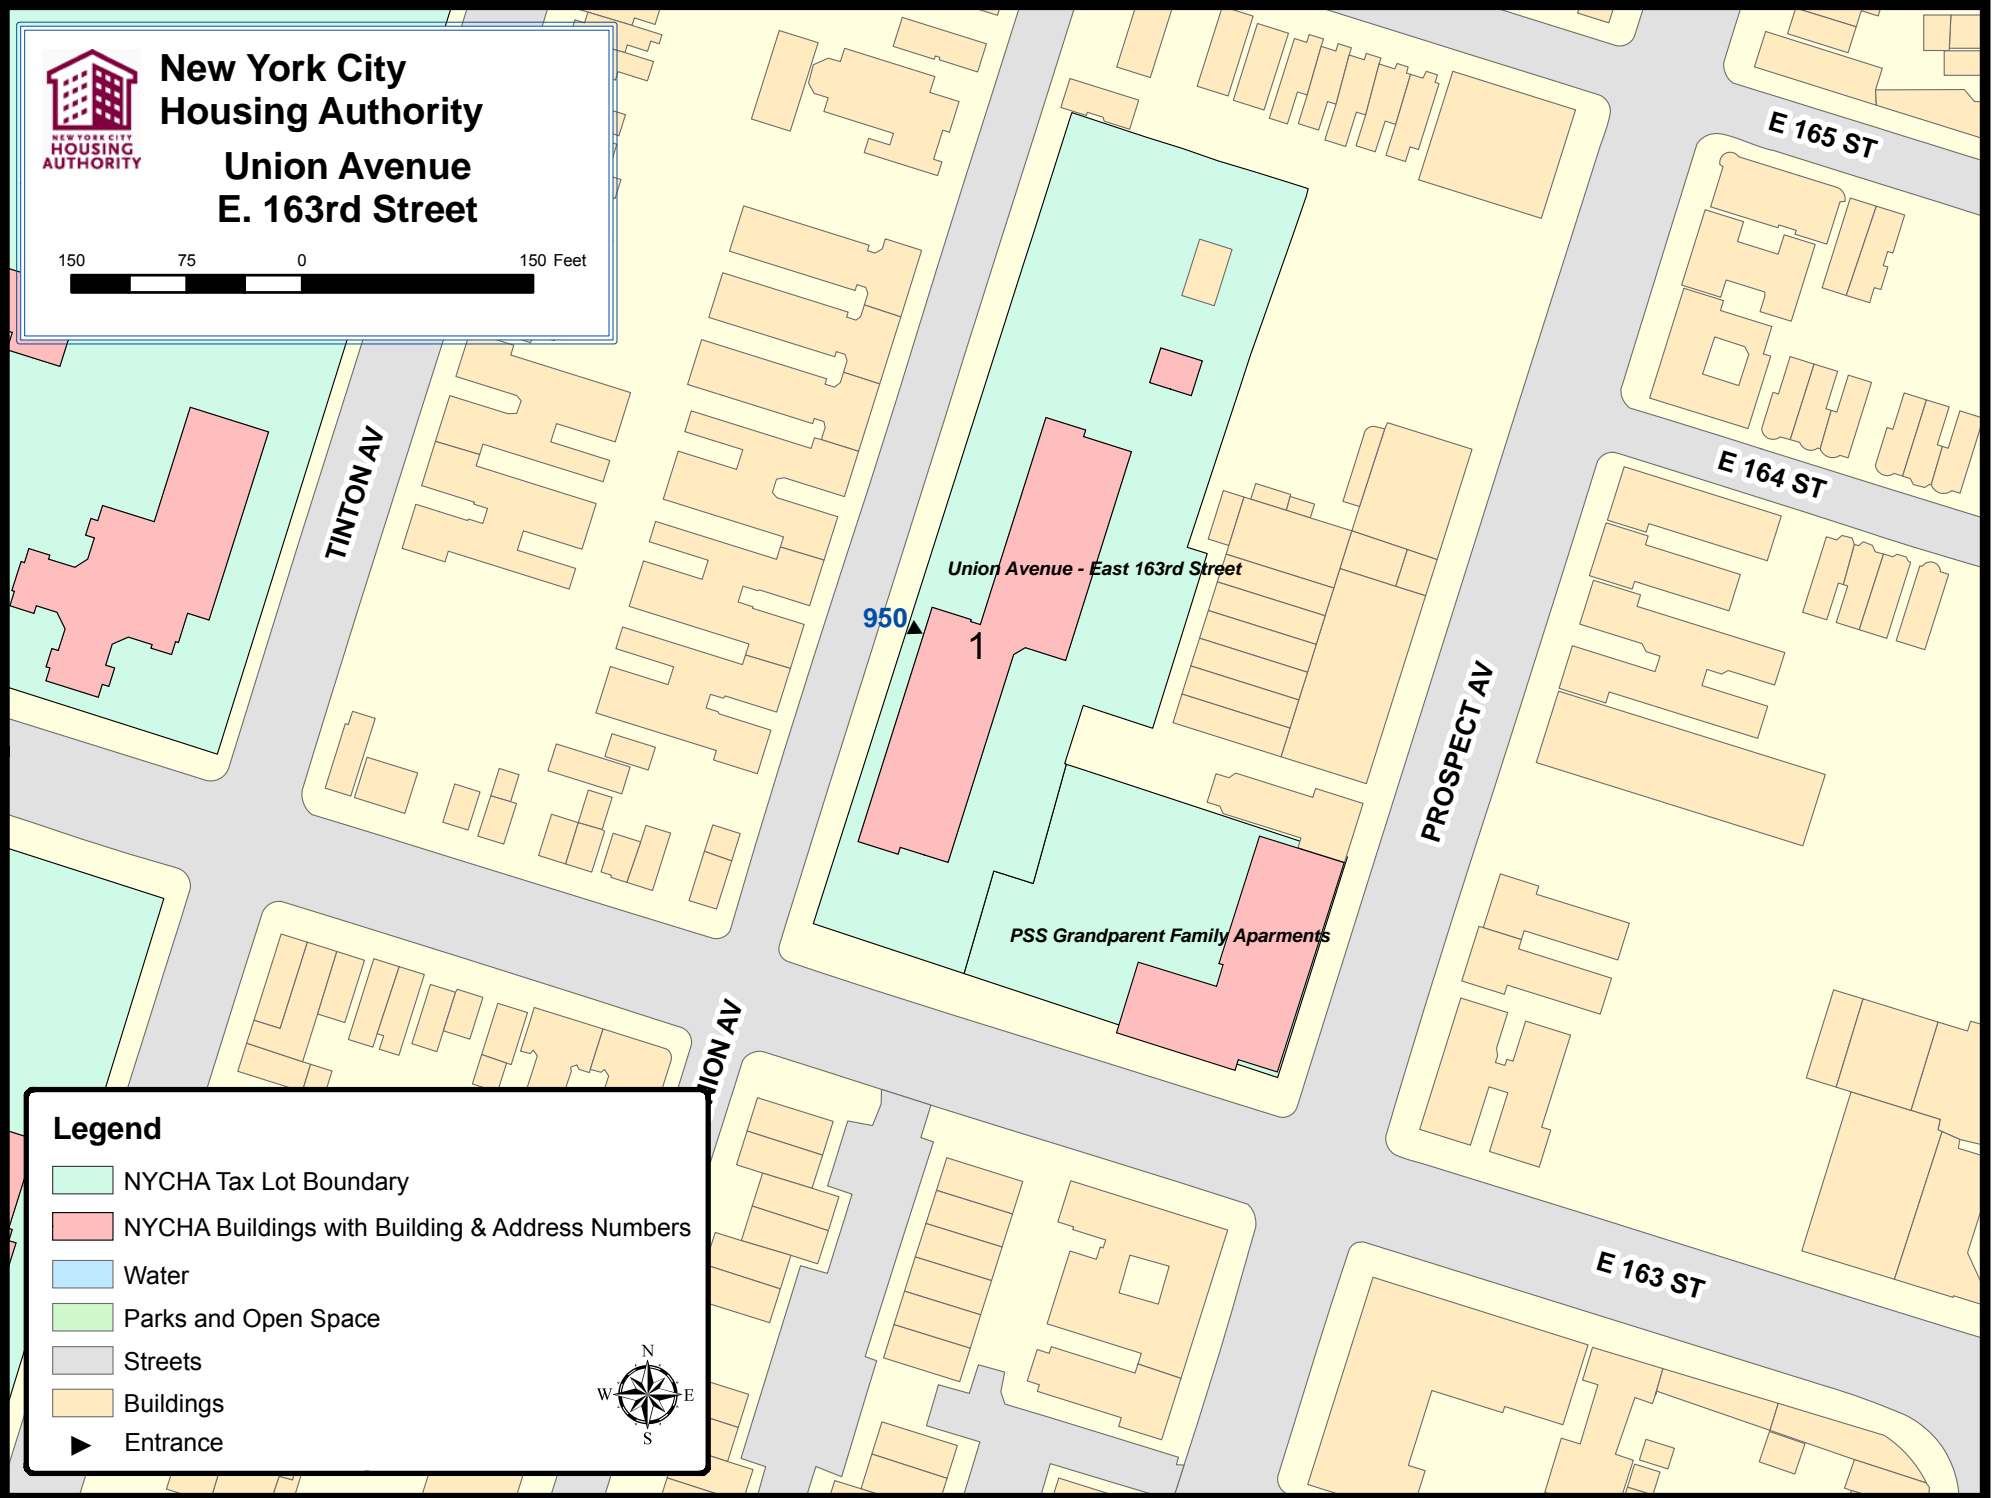

New York City
Housing Authority
Union Avenue
E. 163rd Street

150 75 0 150 Feet

Legend

- NYCHA Tax Lot Boundary
- NYCHA Buildings with Building & Address Numbers
- Water
- Parks and Open Space
- Streets
- Buildings
- Entrance

UNION AVENUE-EAST 163RD STREET

BLDG#	BIN #	M	SH#	ADDRESS	ZIP CODE	BLOCK	LOT	AMP#	FACILITY
1	2005015	M	016	950 UNION AVENUE	10459	2678	1	NY005013420	ROOFTOP LEASE LOCATION

NOTE:

BLDG# = Building #

SH# = Stairhall # (Account # for FHA)