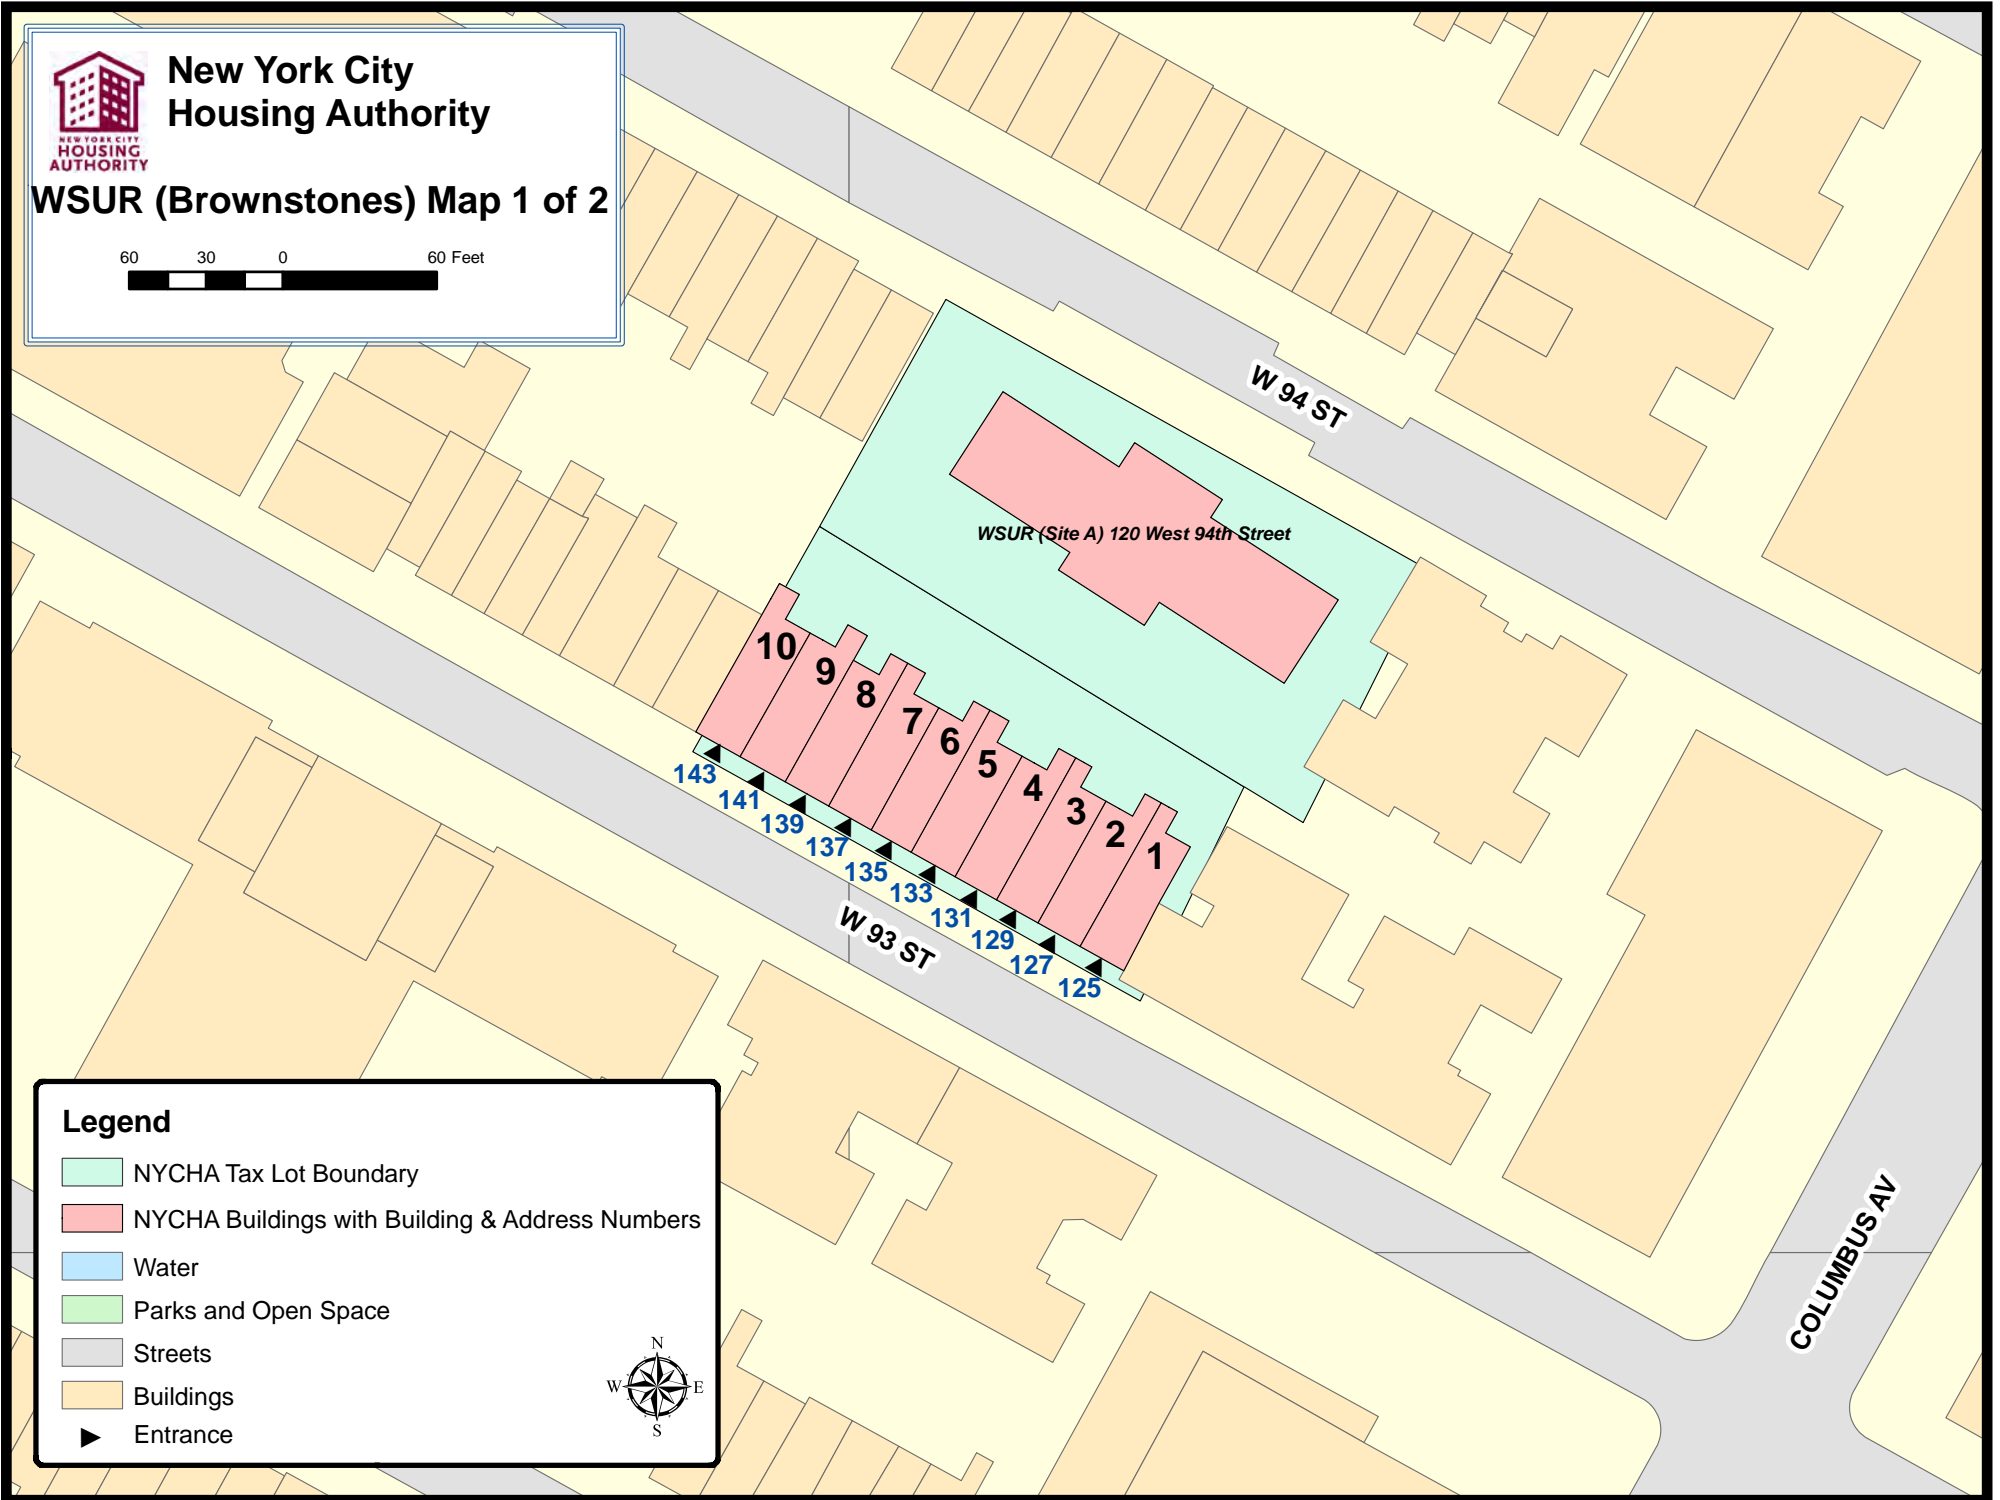

New York City Housing Authority

WSUR (Brownstones) Map 1 of 2

Legend

- NYCHA Tax Lot Boundary
- NYCHA Buildings with Building & Address Numbers
- Water
- Parks and Open Space
- Streets
- Buildings
- Entrance

COLUMBUS AV

New York City Housing Authority

WSUR (Brownstones) Map 2 of 2

COLUMBUS AV

W 89 ST

W 91 ST

W 90 ST

CENTRAL PARK W

Legend

-  NYCHA Tax Lot Boundary
-  NYCHA Buildings with Building & Address Numbers
-  Water
-  Parks and Open Space
-  Streets
-  Buildings
-  Entrance

WSUR (BROWN STONES) Map 1 of 2

BLDG#	BIN #	M	SH#	ADDRESS	ZIP CODE	BLOCK	LOT	AMP#	FACILITY
1	1080387	M	007	125 WEST 93RD STREET	10025	1224	16	NY005011270	
2	1080388	M	008	127 WEST 93RD STREET	10025	1224	16	NY005011270	
3	1080389	M	009	129 WEST 93RD STREET	10025	1224	16	NY005011270	
4	1080390	M	010	131 WEST 93RD STREET	10025	1224	16	NY005011270	
5	1080391	M	011	133 WEST 93RD STREET	10025	1224	16	NY005011270	
6	1080392	M	012	135 WEST 93RD STREET	10025	1224	16	NY005011270	
7	1080393	M	013	137 WEST 93RD STREET	10025	1224	16	NY005011270	
8	1080394	M	014	139 WEST 93RD STREET	10025	1224	16	NY005011270	
9	1080395	M	015	141 WEST 93RD STREET	10025	1224	16	NY005011270	
10	1080396	M	016	143 WEST 93RD STREET	10025	1224	16	NY005011270	