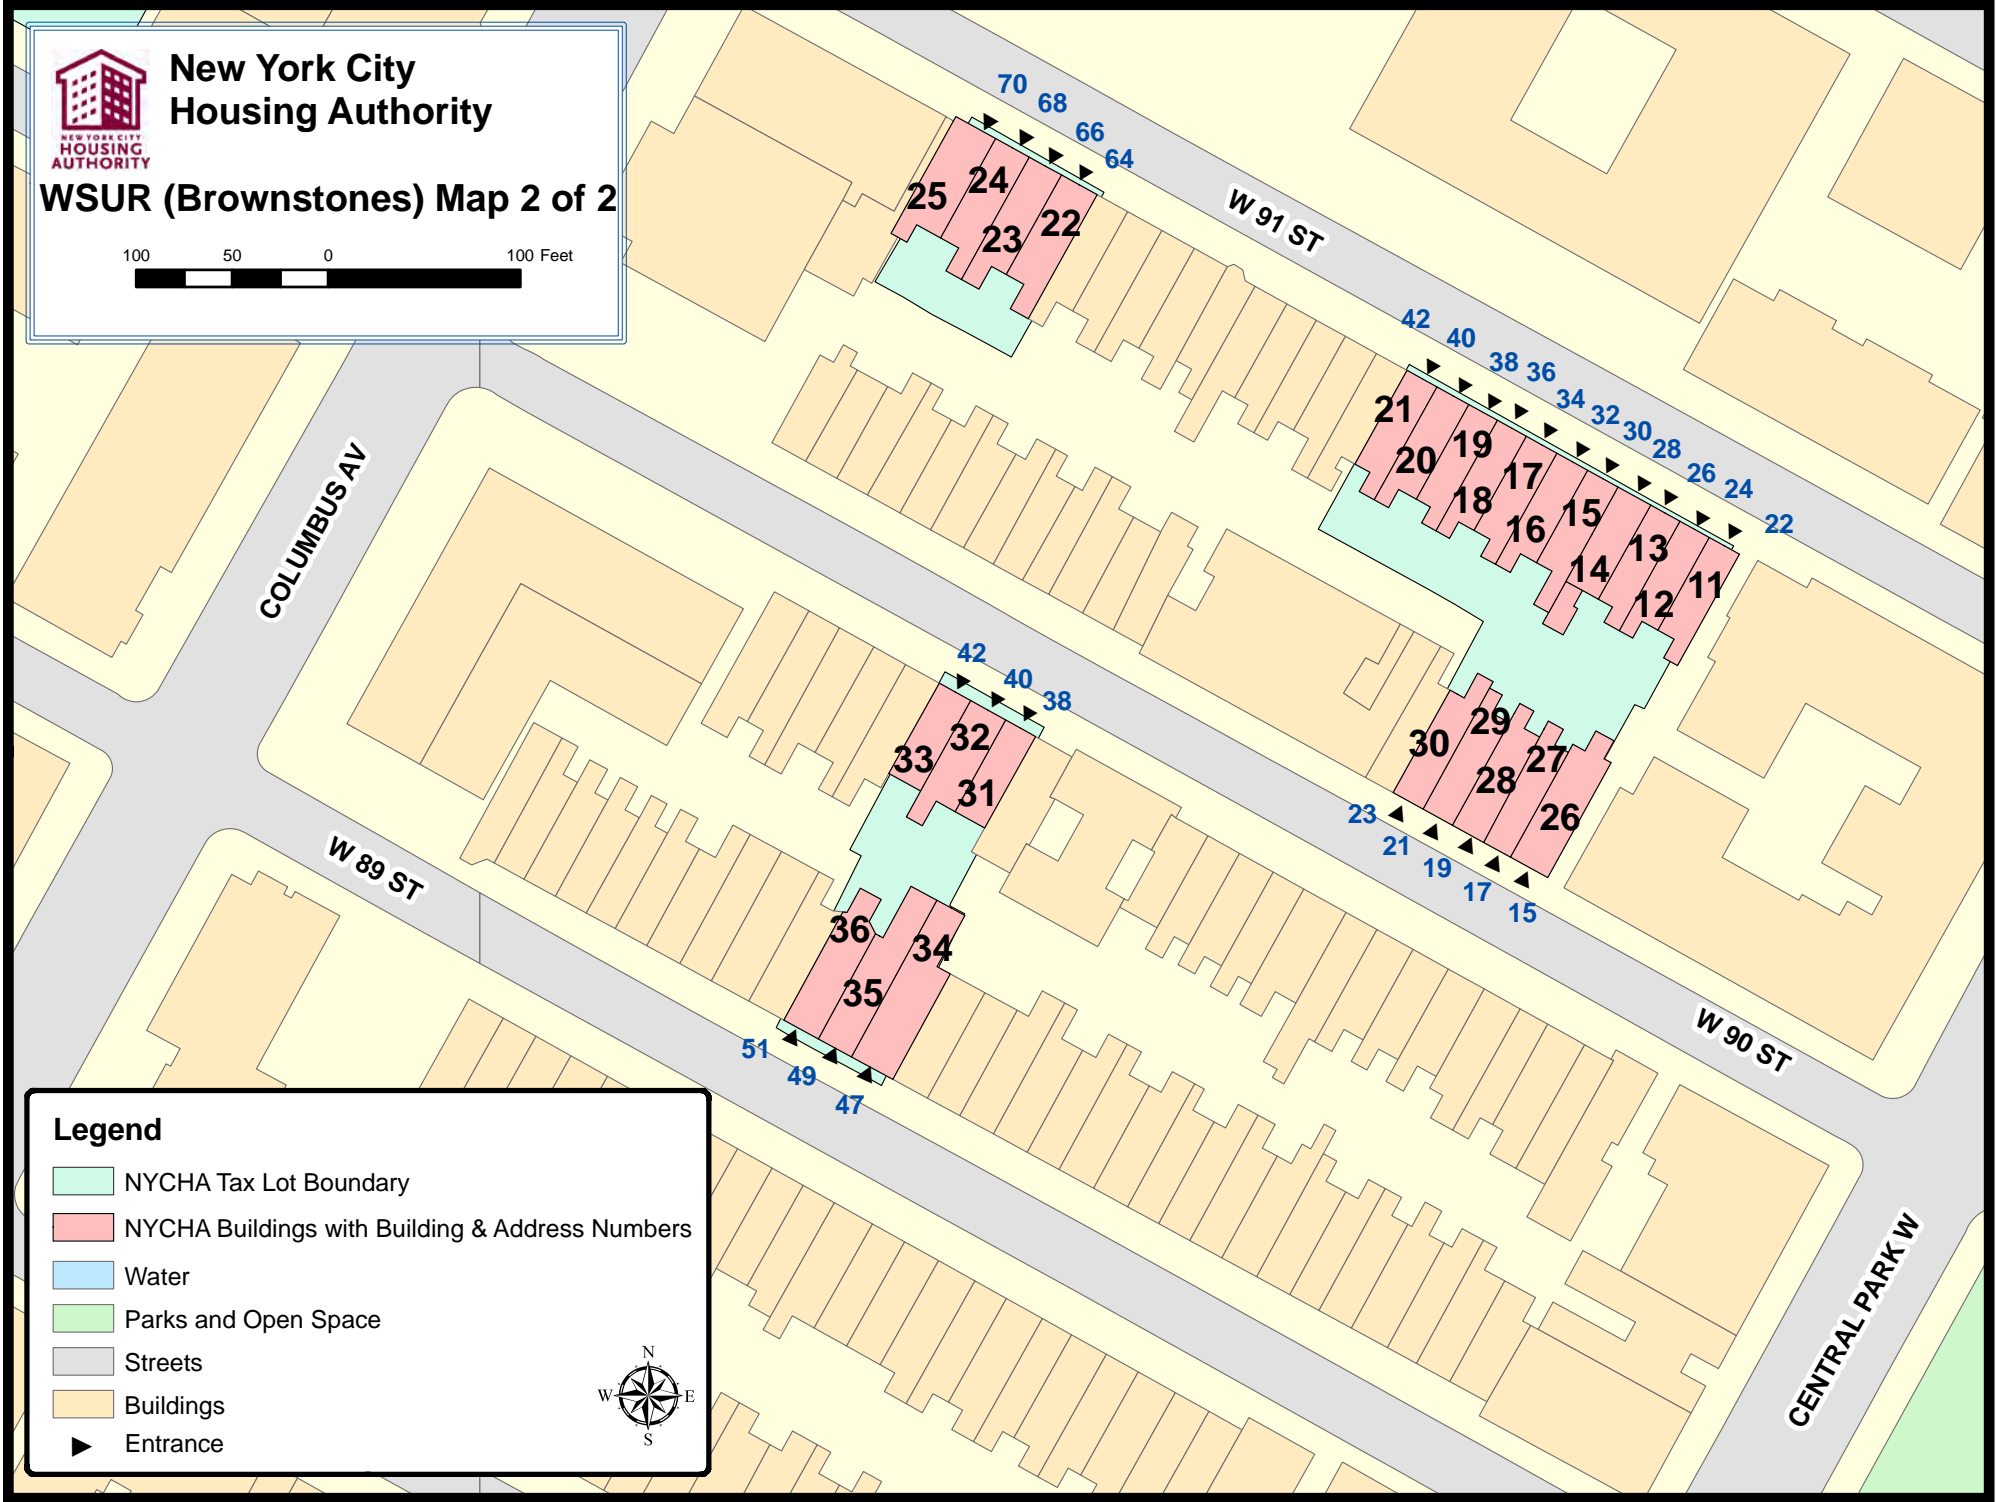

New York City Housing Authority

WSUR (Brownstones) Map 1 of 2

Legend

- NYCHA Tax Lot Boundary
- NYCHA Buildings with Building & Address Numbers
- Water
- Parks and Open Space
- Streets
- Buildings
- Entrance

COLUMBUS AV

New York City Housing Authority

WSUR (Brownstones) Map 2 of 2

COLUMBUS AV

W 89 ST

W 91 ST

W 90 ST

CENTRAL PARK W

Legend

-  NYCHA Tax Lot Boundary
-  NYCHA Buildings with Building & Address Numbers
-  Water
-  Parks and Open Space
-  Streets
-  Buildings
-  Entrance

WSUR (BROWN STONES) Map 1 of 2

BLDG#	BIN #	M	SH#	ADDRESS	ZIP CODE	BLOCK	LOT	AMP#	FACILITY
1	1080387	M	007	125 WEST 93RD STREET	10025	1224	16	NY005011270	
2	1080388	M	008	127 WEST 93RD STREET	10025	1224	16	NY005011270	
3	1080389	M	009	129 WEST 93RD STREET	10025	1224	16	NY005011270	
4	1080390	M	010	131 WEST 93RD STREET	10025	1224	16	NY005011270	
5	1080391	M	011	133 WEST 93RD STREET	10025	1224	16	NY005011270	
6	1080392	M	012	135 WEST 93RD STREET	10025	1224	16	NY005011270	
7	1080393	M	013	137 WEST 93RD STREET	10025	1224	16	NY005011270	
8	1080394	M	014	139 WEST 93RD STREET	10025	1224	16	NY005011270	
9	1080395	M	015	141 WEST 93RD STREET	10025	1224	16	NY005011270	
10	1080396	M	016	143 WEST 93RD STREET	10025	1224	16	NY005011270	