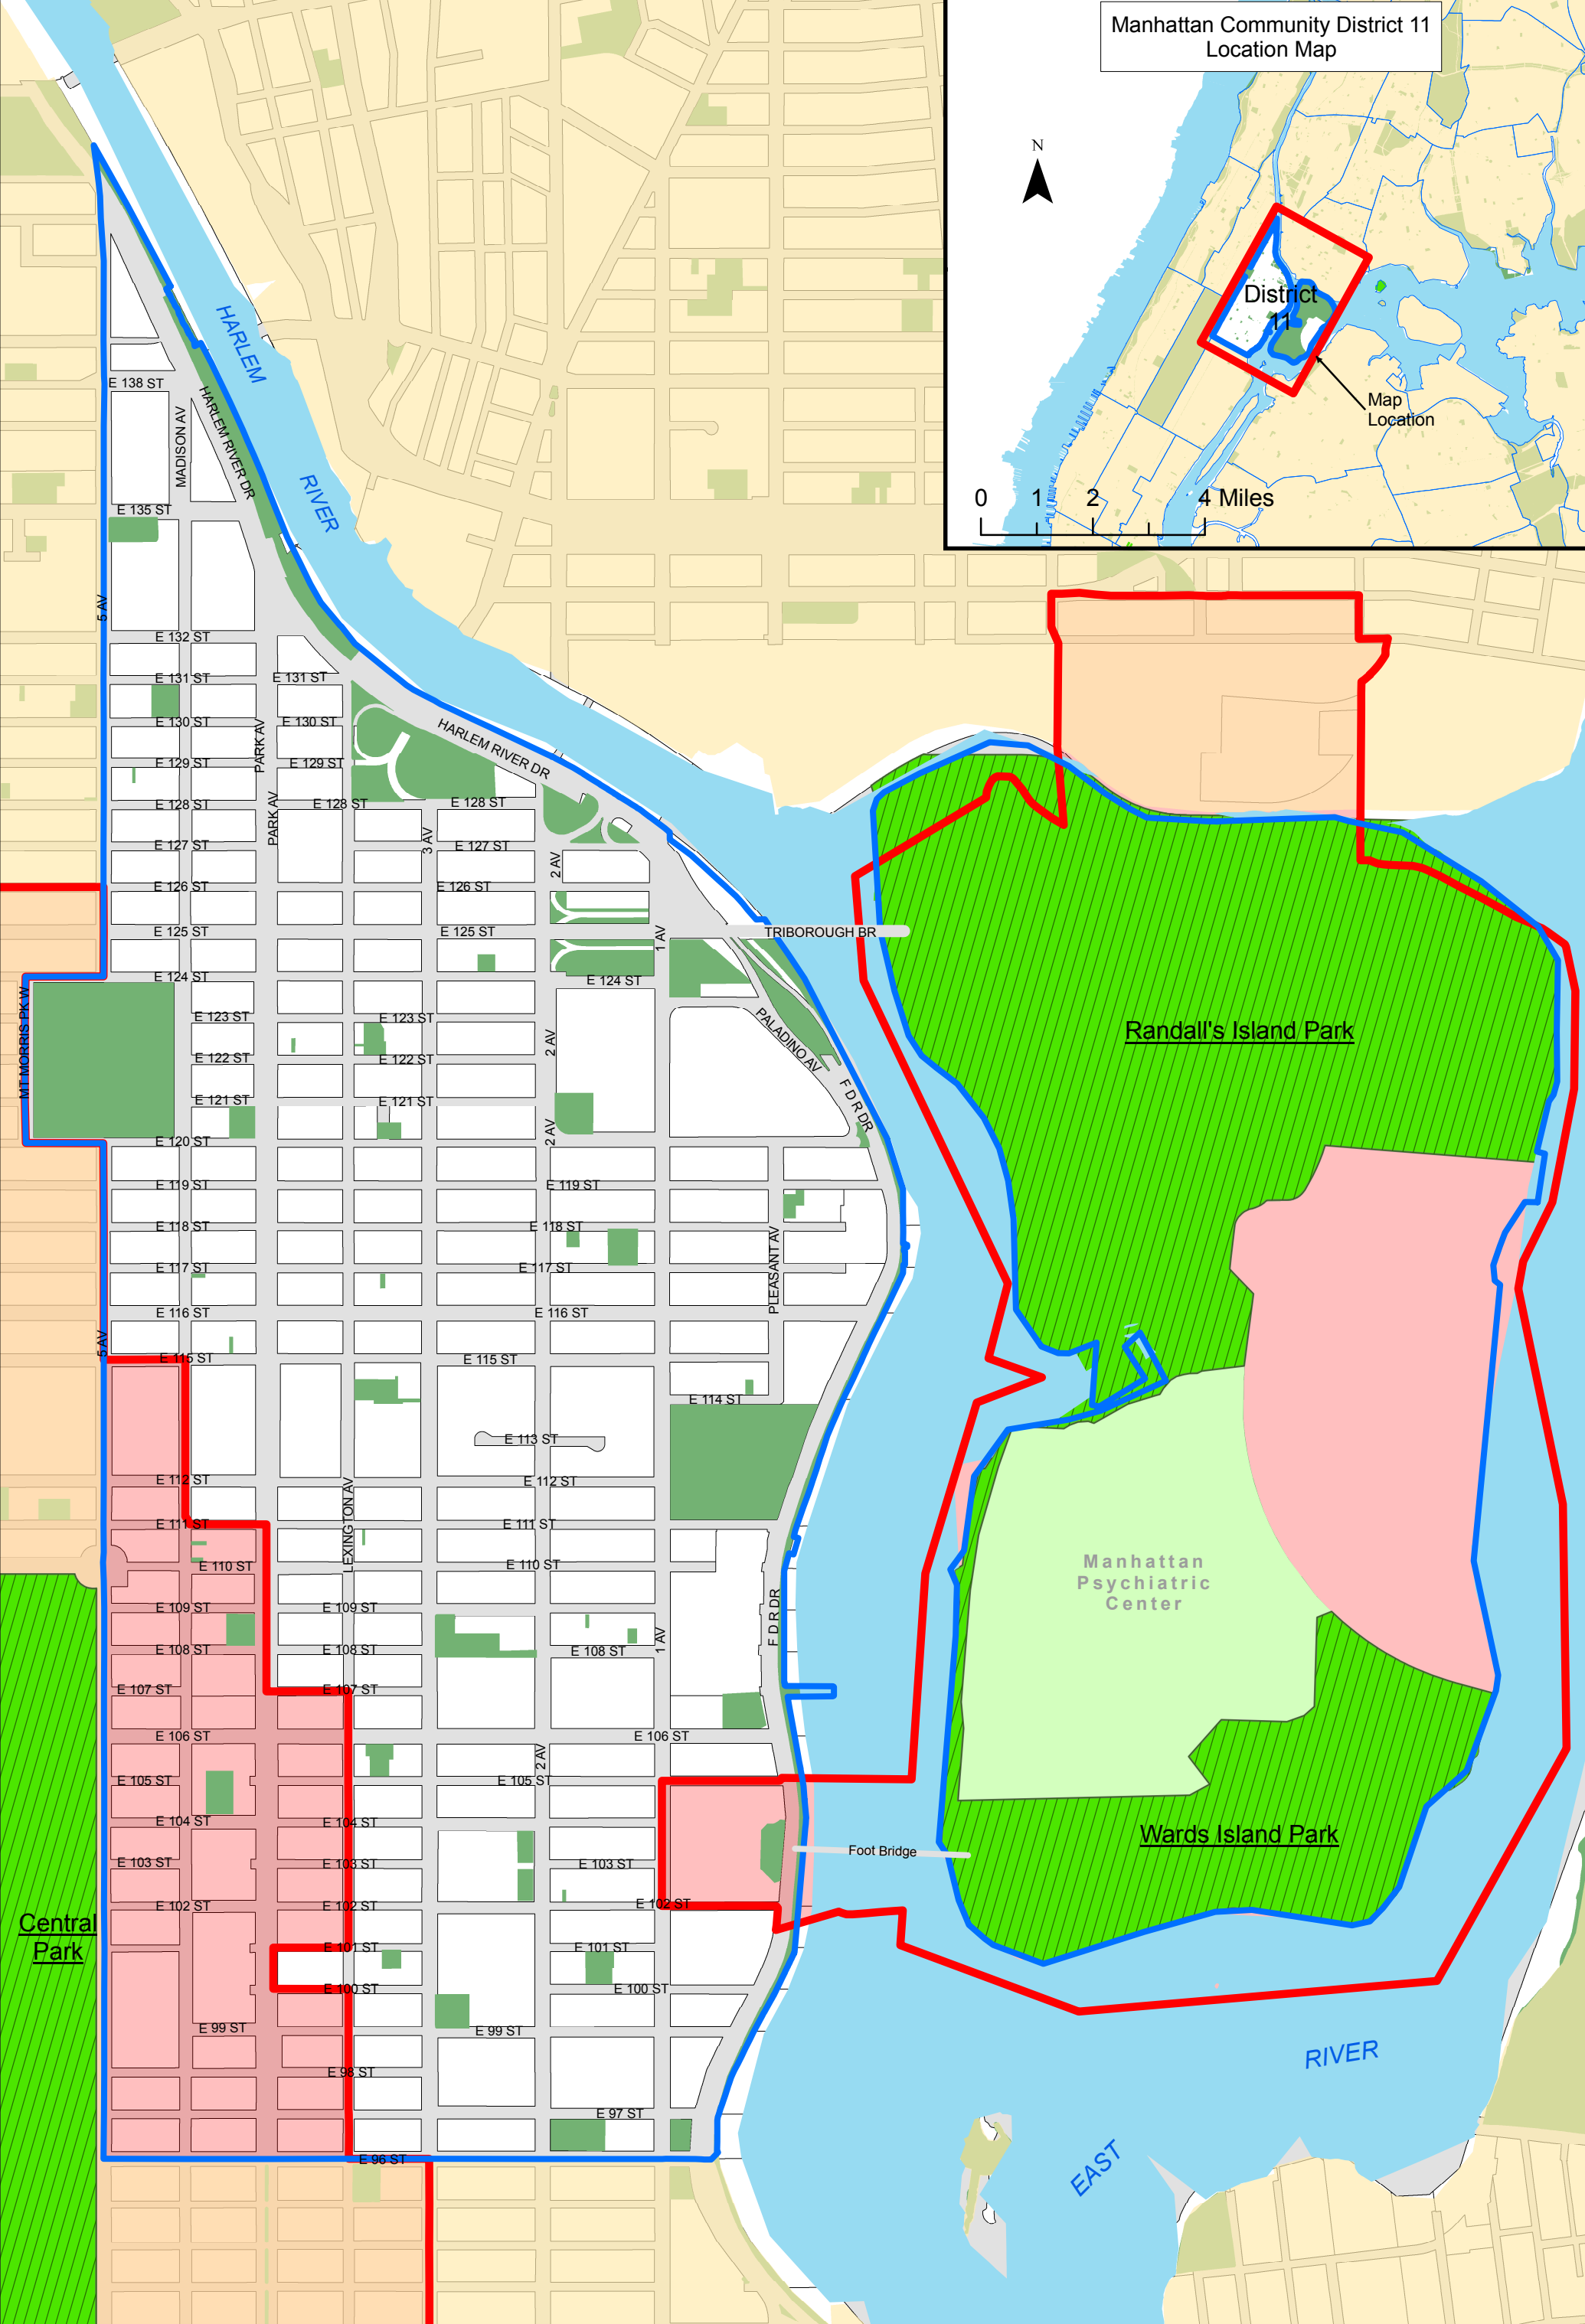

Manhattan Community District 11
Location Map

- New York City Parkland
- Area of Regional Park with limited public accessibility
- Regional Park
- Well-Served Area
- Community District

New York City Parkland
Borough of Manhattan
Community District 11
Well-Served Areas