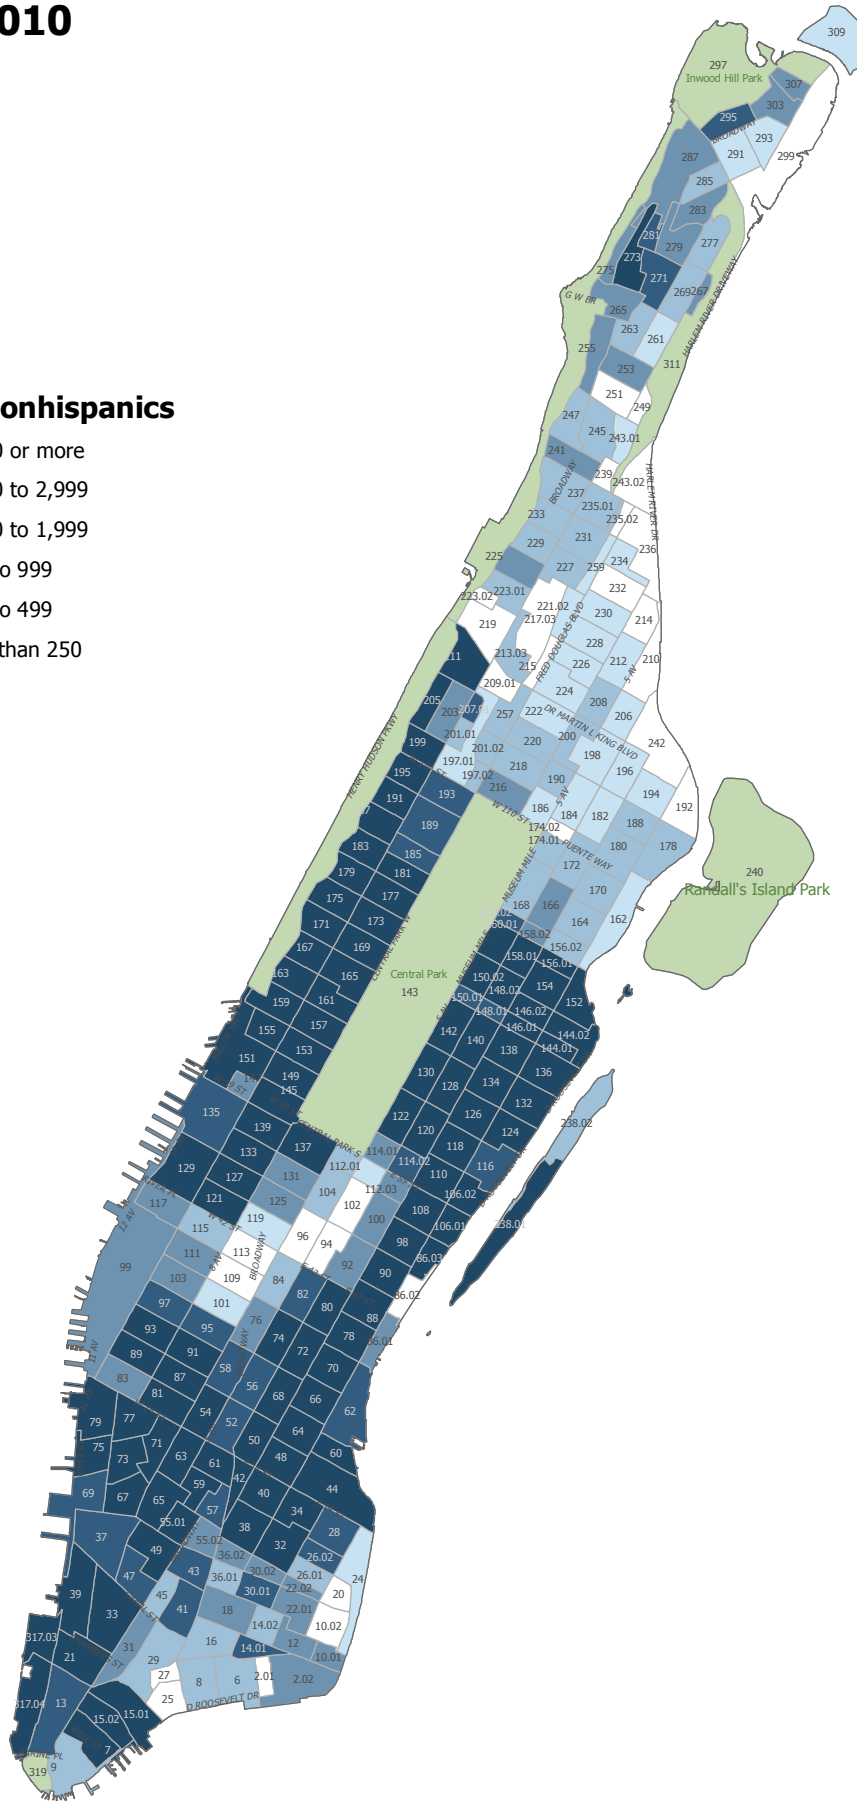

PL-P5 CT: White Nonhispanic Population by Census Tract Bronx, 2010

*White nonhispanics of a single race

Source: U.S. Census Bureau, 2000 & 2010 Census Public Law 94-171 Files
Population Division - New York City Department of City Planning

PL-P5 CT: White Nonhispanic Population by Census Tract Brooklyn, 2010

*White nonhispanics of a single race
 Source: U.S. Census Bureau, 2000 & 2010 Census Public Law 94-171 Files
 Population Division - New York City Department of City Planning

PL-P5 CT: White Nonhispanic Population by Census Tract Manhattan, 2010

White Nonhispanics

*White nonhispanics of a single race

Source: U.S. Census Bureau, 2000 & 2010 Census Public Law 94-171 Files
Population Division - New York City Department of City Planning

PL-P5 CT: White Nonhispanic Population by Census Tract Queens, 2010

*White nonhispanics of a single race

Source: U.S. Census Bureau, 2000 & 2010 Census Public Law 94-171 Files
Population Division - New York City Department of City Planning