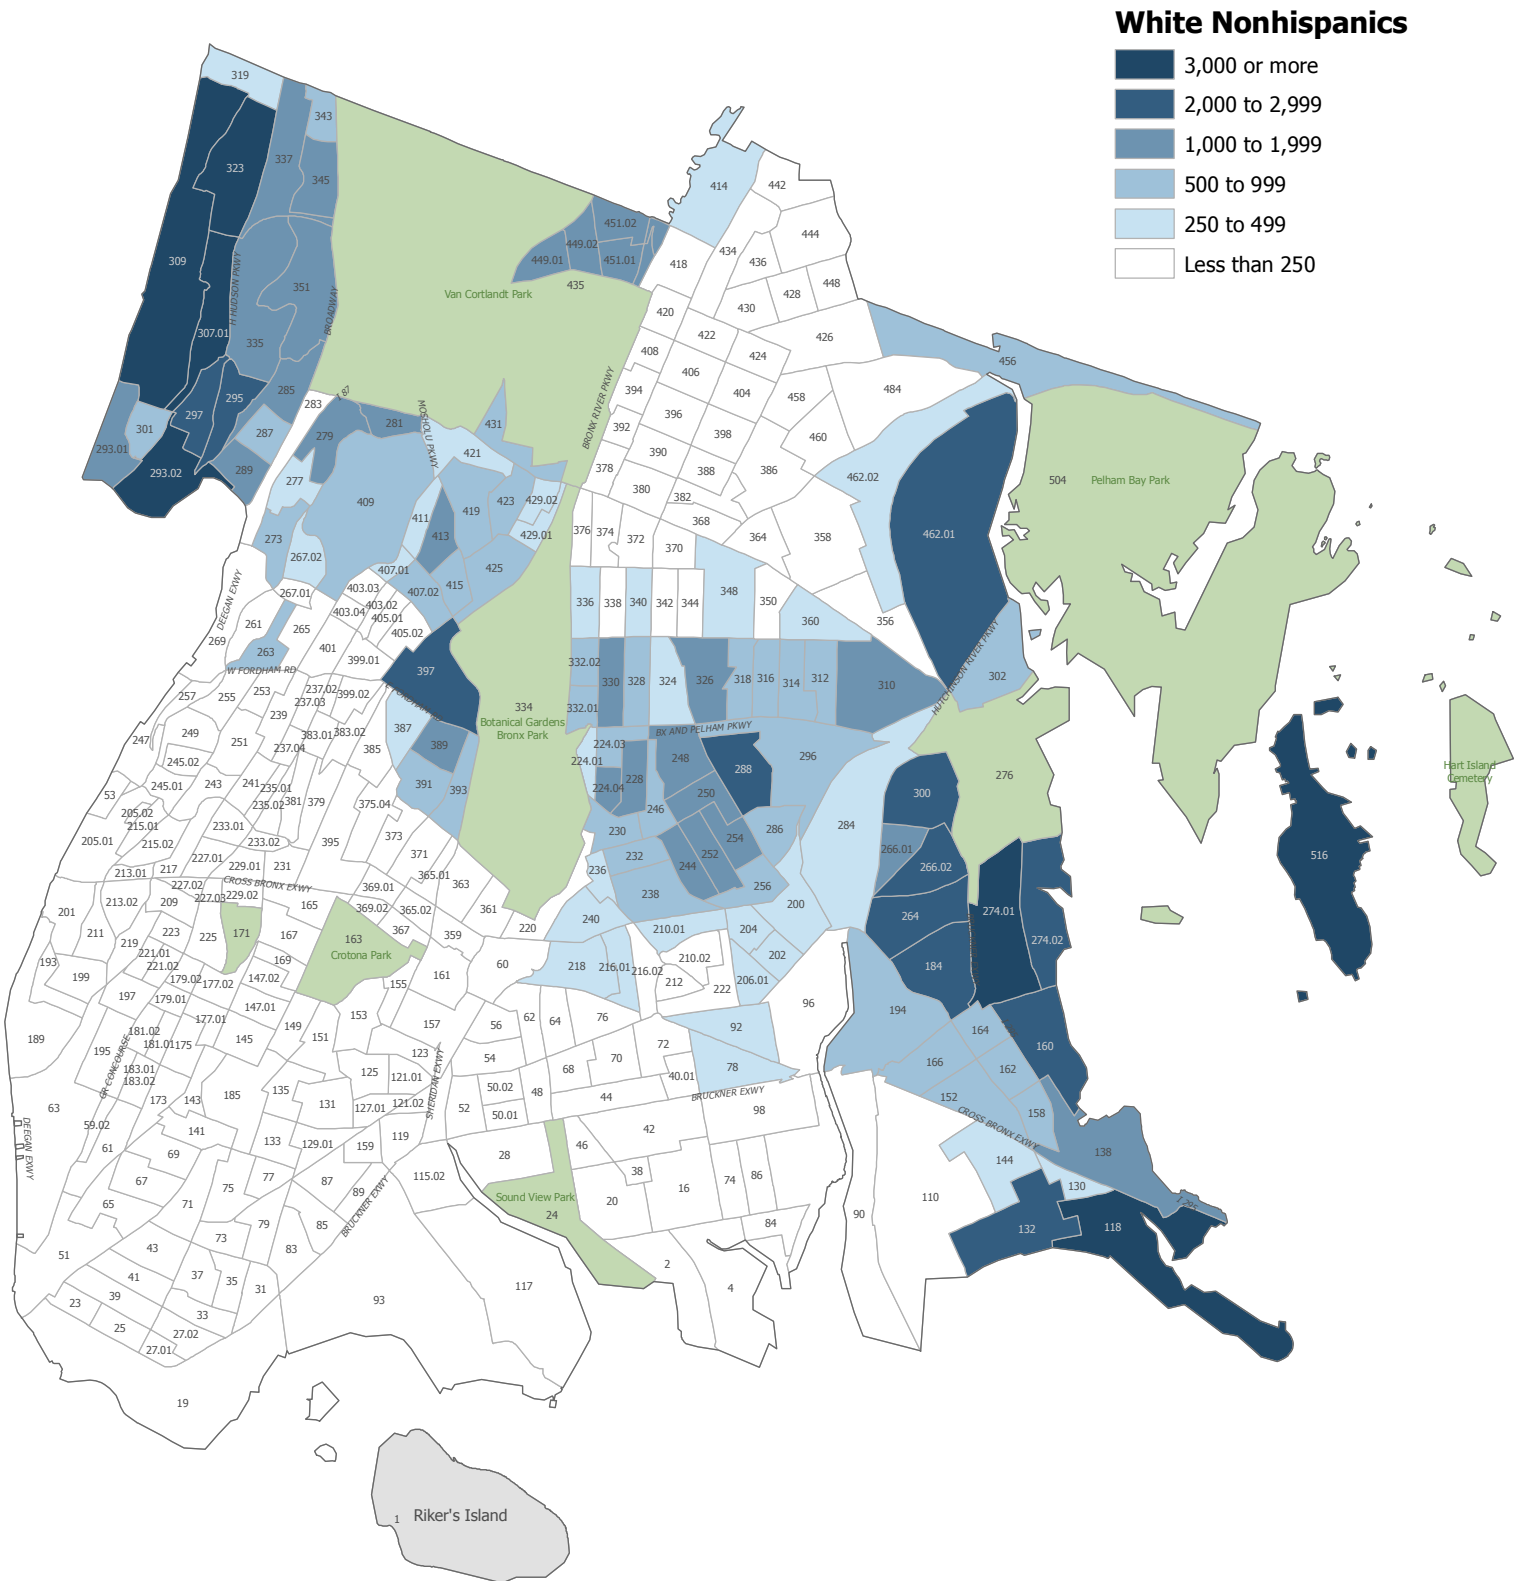

PL-P5 CT: White Nonhispanic Population by Census Tract Bronx, 2010

*White nonhispanics of a single race

Source: U.S. Census Bureau, 2000 & 2010 Census Public Law 94-171 Files
Population Division - New York City Department of City Planning

PL-P5 CT: White Nonhispanic Population by Census Tract Brooklyn, 2010

*White nonhispanics of a single race
 Source: U.S. Census Bureau, 2000 & 2010 Census Public Law 94-171 Files
 Population Division - New York City Department of City Planning

PL-P5 CT: White Nonhispanic Population by Census Tract Manhattan, 2010

White Nonhispanics

*White nonhispanics of a single race

Source: U.S. Census Bureau, 2000 & 2010 Census Public Law 94-171 Files
Population Division - New York City Department of City Planning

PL-P5 CT: White Nonhispanic Population by Census Tract Queens, 2010

*White nonhispanics of a single race

Source: U.S. Census Bureau, 2000 & 2010 Census Public Law 94-171 Files
Population Division - New York City Department of City Planning