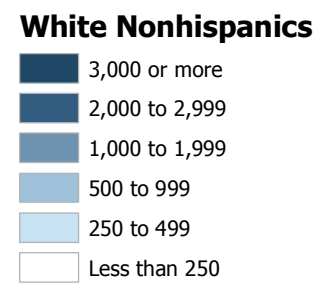

PL-P5 CT: White Nonhispanic Population by Census Tract Bronx, 2010

*White nonhispanics of a single race

Source: U.S. Census Bureau, 2000 & 2010 Census Public Law 94-171 Files
Population Division - New York City Department of City Planning

PL-P5 CT: White Nonhispanic Population by Census Tract Brooklyn, 2010

*White nonhispanics of a single race
 Source: U.S. Census Bureau, 2000 & 2010 Census Public Law 94-171 Files
 Population Division - New York City Department of City Planning