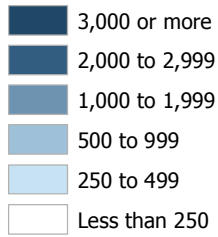

PL-P5 CT: White Nonhispanic Population by Census Tract Manhattan, 2010

White Nonhispanics

*White nonhispanics of a single race

Source: U.S. Census Bureau, 2000 & 2010 Census Public Law 94-171 Files
Population Division - New York City Department of City Planning