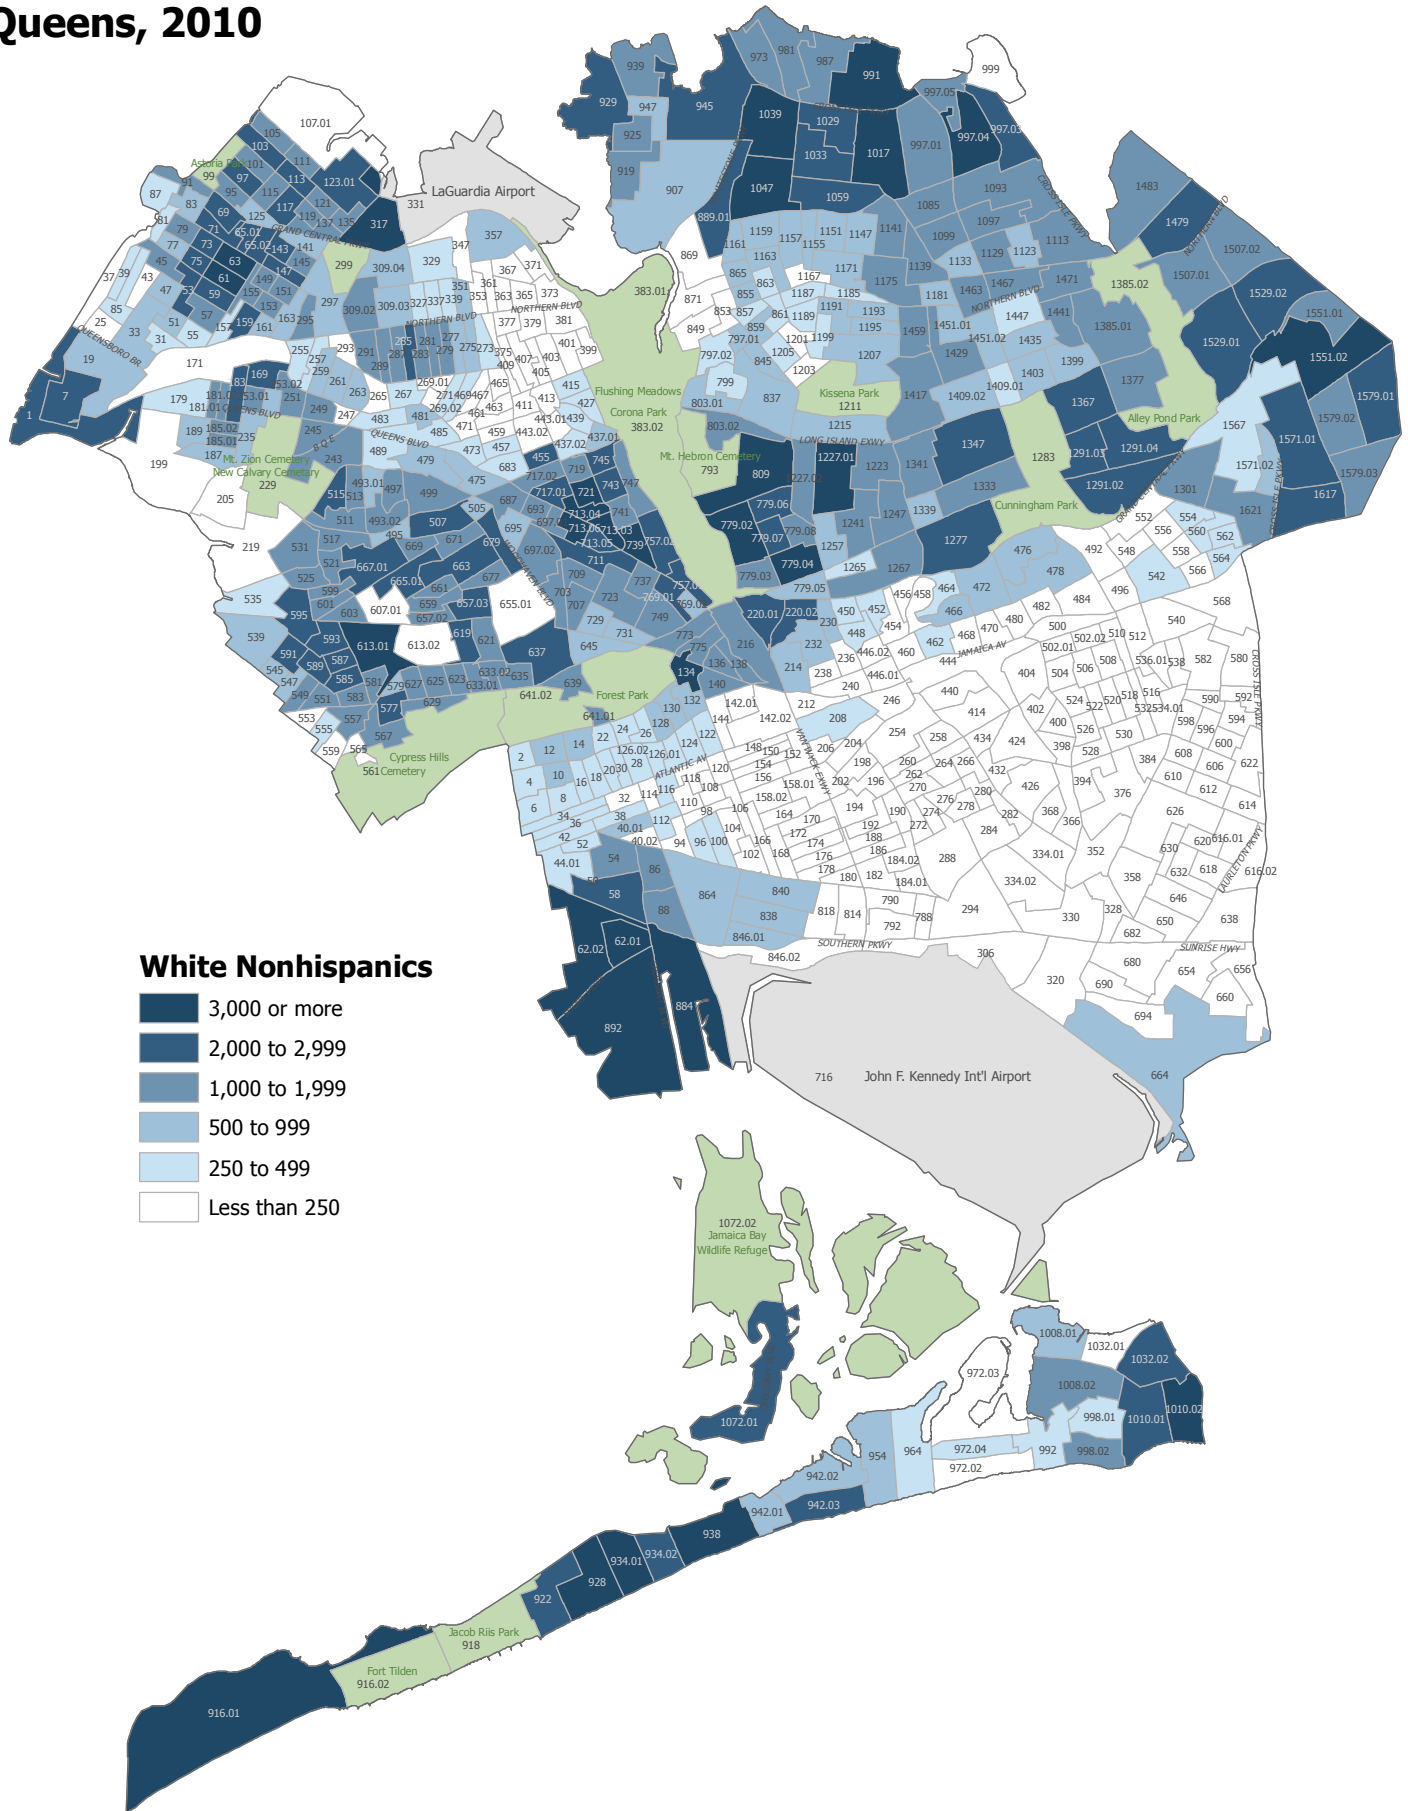

PL-P5 CT: White Nonhispanic Population by Census Tract Brooklyn, 2010

*White nonhispanics of a single race
 Source: U.S. Census Bureau, 2000 & 2010 Census Public Law 94-171 Files
 Population Division - New York City Department of City Planning

PL-P5 CT: White Nonhispanic Population by Census Tract Manhattan, 2010

White Nonhispanics

*White nonhispanics of a single race

Source: U.S. Census Bureau, 2000 & 2010 Census Public Law 94-171 Files
Population Division - New York City Department of City Planning

PL-P5 CT: White Nonhispanic Population by Census Tract Queens, 2010

*White nonhispanics of a single race

Source: U.S. Census Bureau, 2000 & 2010 Census Public Law 94-171 Files
Population Division - New York City Department of City Planning