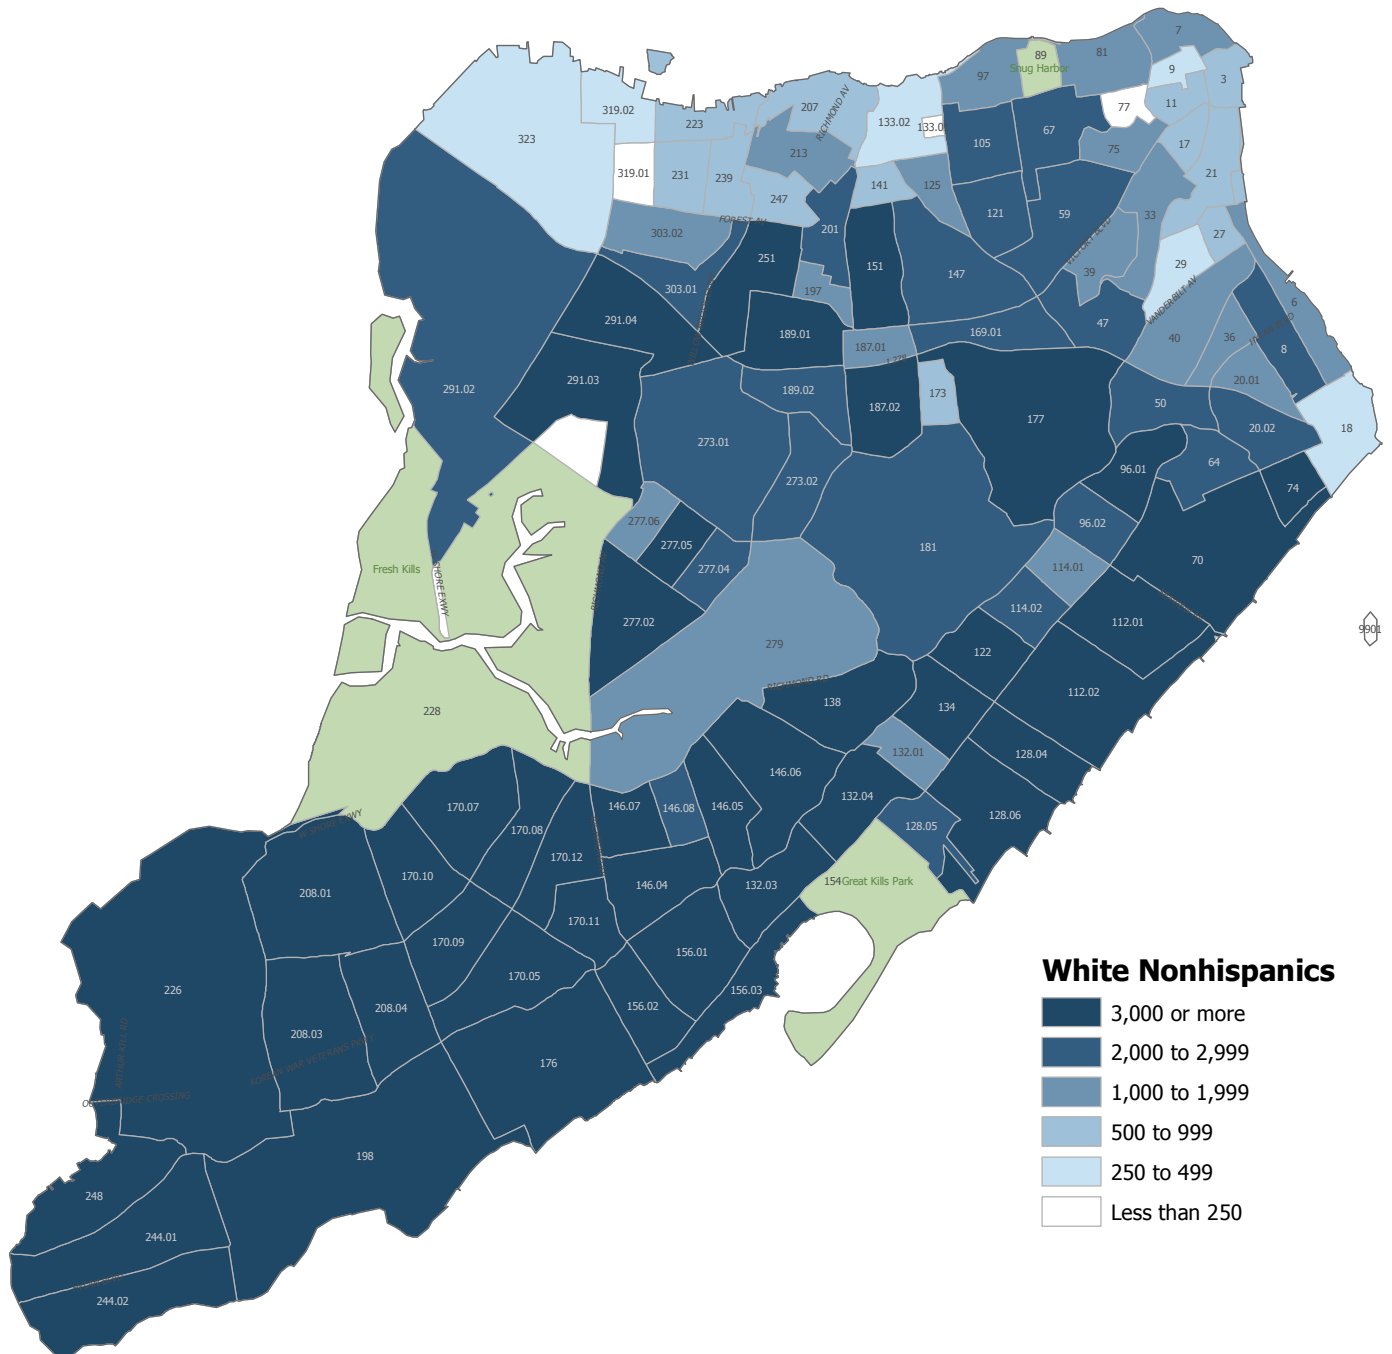

PL-P5 CT: White Nonhispanic Population by Census Tract Brooklyn, 2010

*White nonhispanics of a single race
 Source: U.S. Census Bureau, 2000 & 2010 Census Public Law 94-171 Files
 Population Division - New York City Department of City Planning

PL-P5 CT: White Nonhispanic Population by Census Tract Manhattan, 2010

White Nonhispanics

*White nonhispanics of a single race

Source: U.S. Census Bureau, 2000 & 2010 Census Public Law 94-171 Files
Population Division - New York City Department of City Planning

PL-P5 CT: White Nonhispanic Population by Census Tract Queens, 2010

*White nonhispanics of a single race

Source: U.S. Census Bureau, 2000 & 2010 Census Public Law 94-171 Files
Population Division - New York City Department of City Planning

PL-P5 CT: White Nonhispanic Population by Census Tract Staten Island, 2010

*White nonhispanics of a single race

Source: U.S. Census Bureau, 2000 & 2010 Census Public Law 94-171 Files
Population Division - New York City Department of City Planning