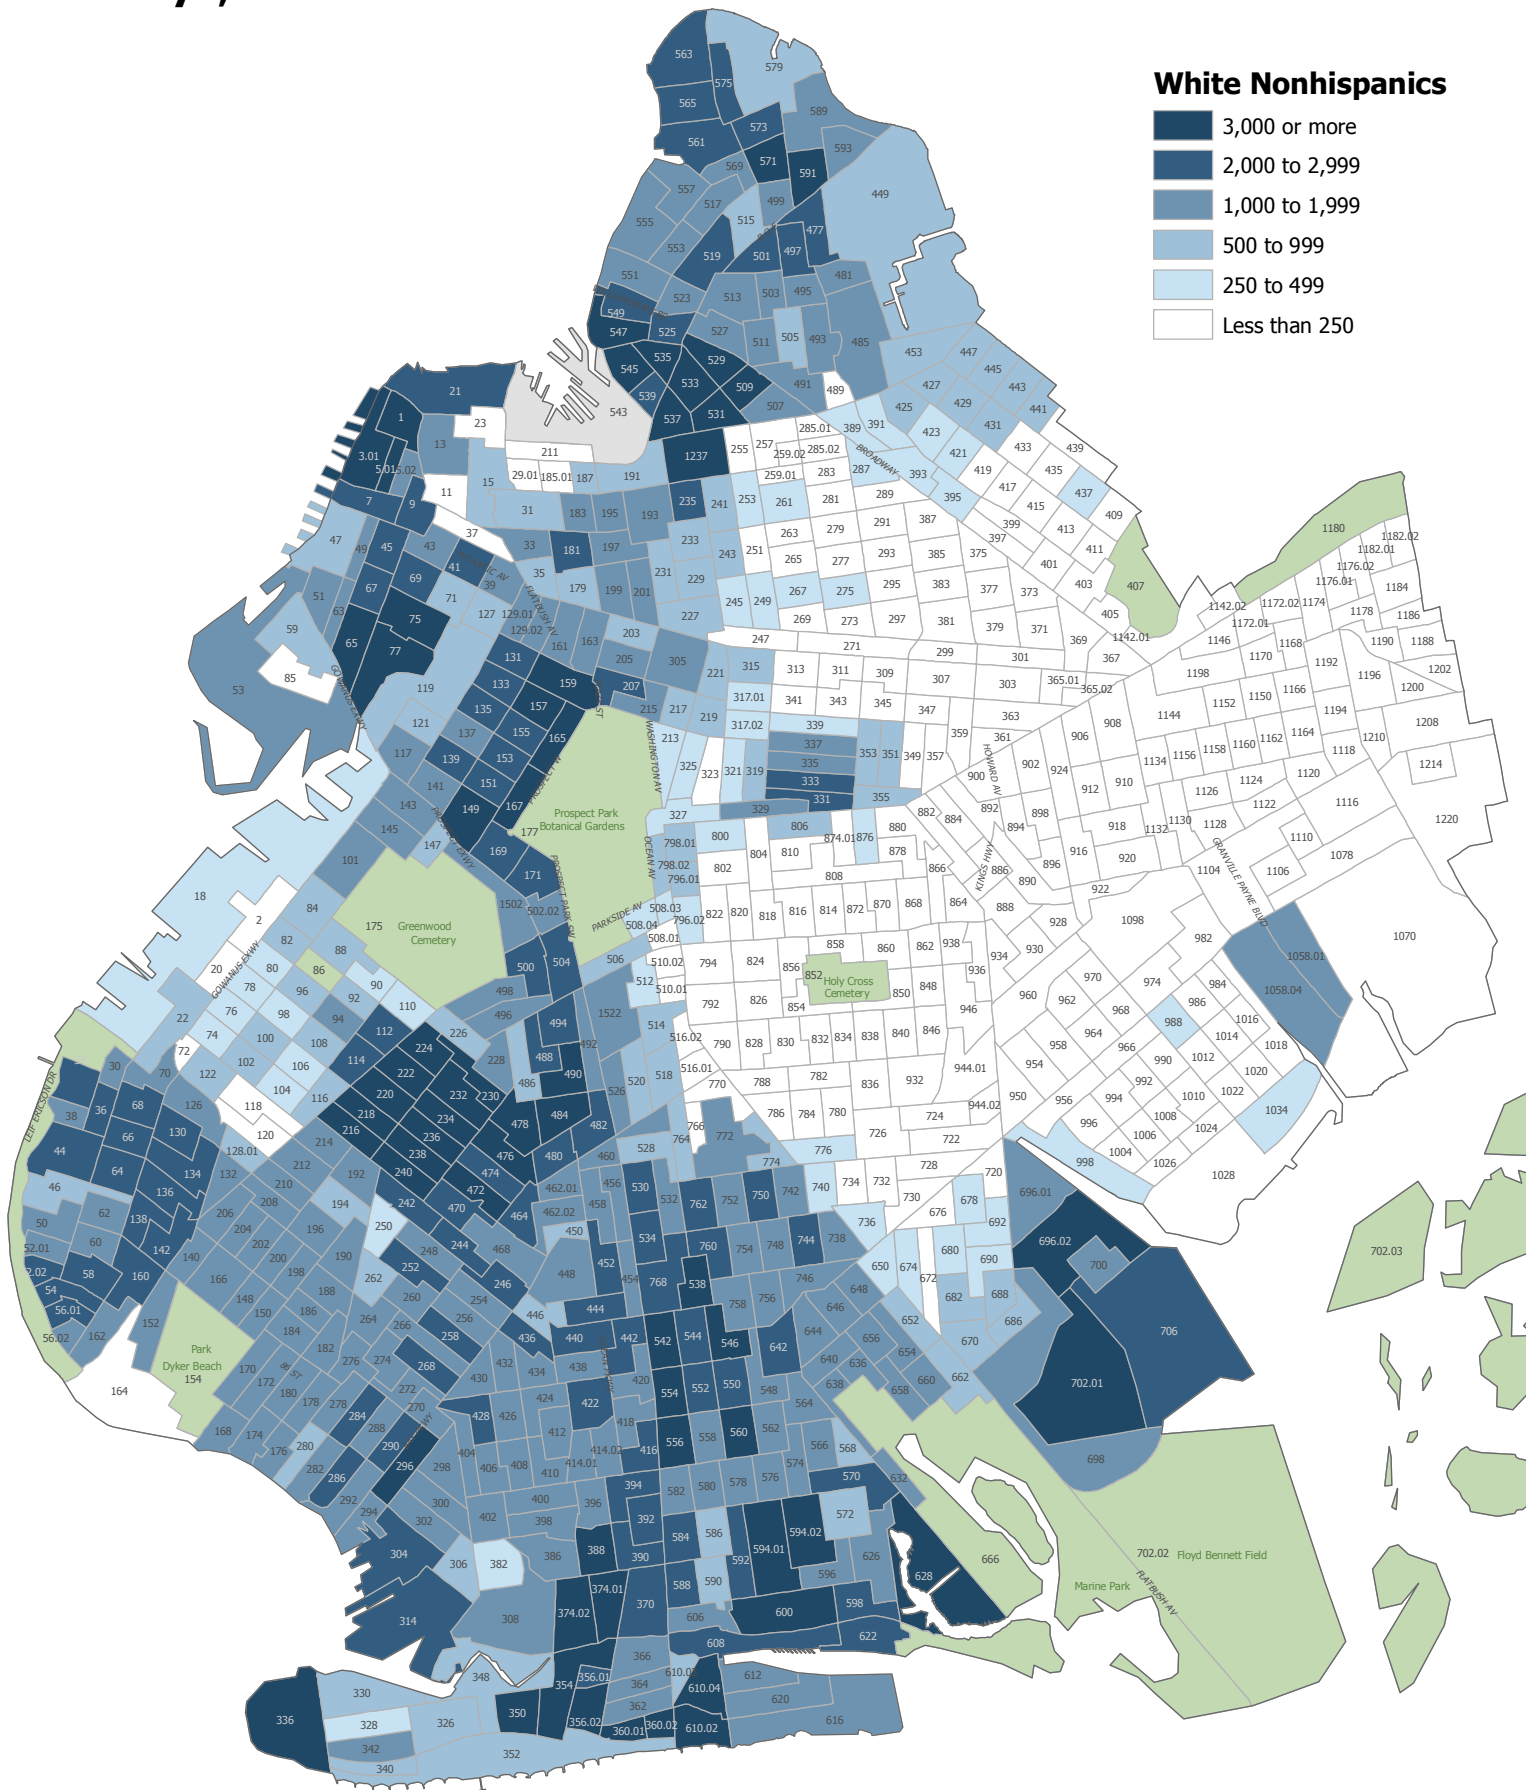

PL-P5 CT: White Nonhispanic Population by Census Tract Bronx, 2010

*White nonhispanics of a single race

Source: U.S. Census Bureau, 2000 & 2010 Census Public Law 94-171 Files
Population Division - New York City Department of City Planning

PL-P5 CT: White Nonhispanic Population by Census Tract Brooklyn, 2010

*White nonhispanics of a single race
 Source: U.S. Census Bureau, 2000 & 2010 Census Public Law 94-171 Files
 Population Division - New York City Department of City Planning

PL-P5 CT: White Nonhispanic Population by Census Tract Manhattan, 2010

White Nonhispanics

*White nonhispanics of a single race

Source: U.S. Census Bureau, 2000 & 2010 Census Public Law 94-171 Files
Population Division - New York City Department of City Planning

PL-P5 CT: White Nonhispanic Population by Census Tract Queens, 2010

*White nonhispanics of a single race

Source: U.S. Census Bureau, 2000 & 2010 Census Public Law 94-171 Files
Population Division - New York City Department of City Planning