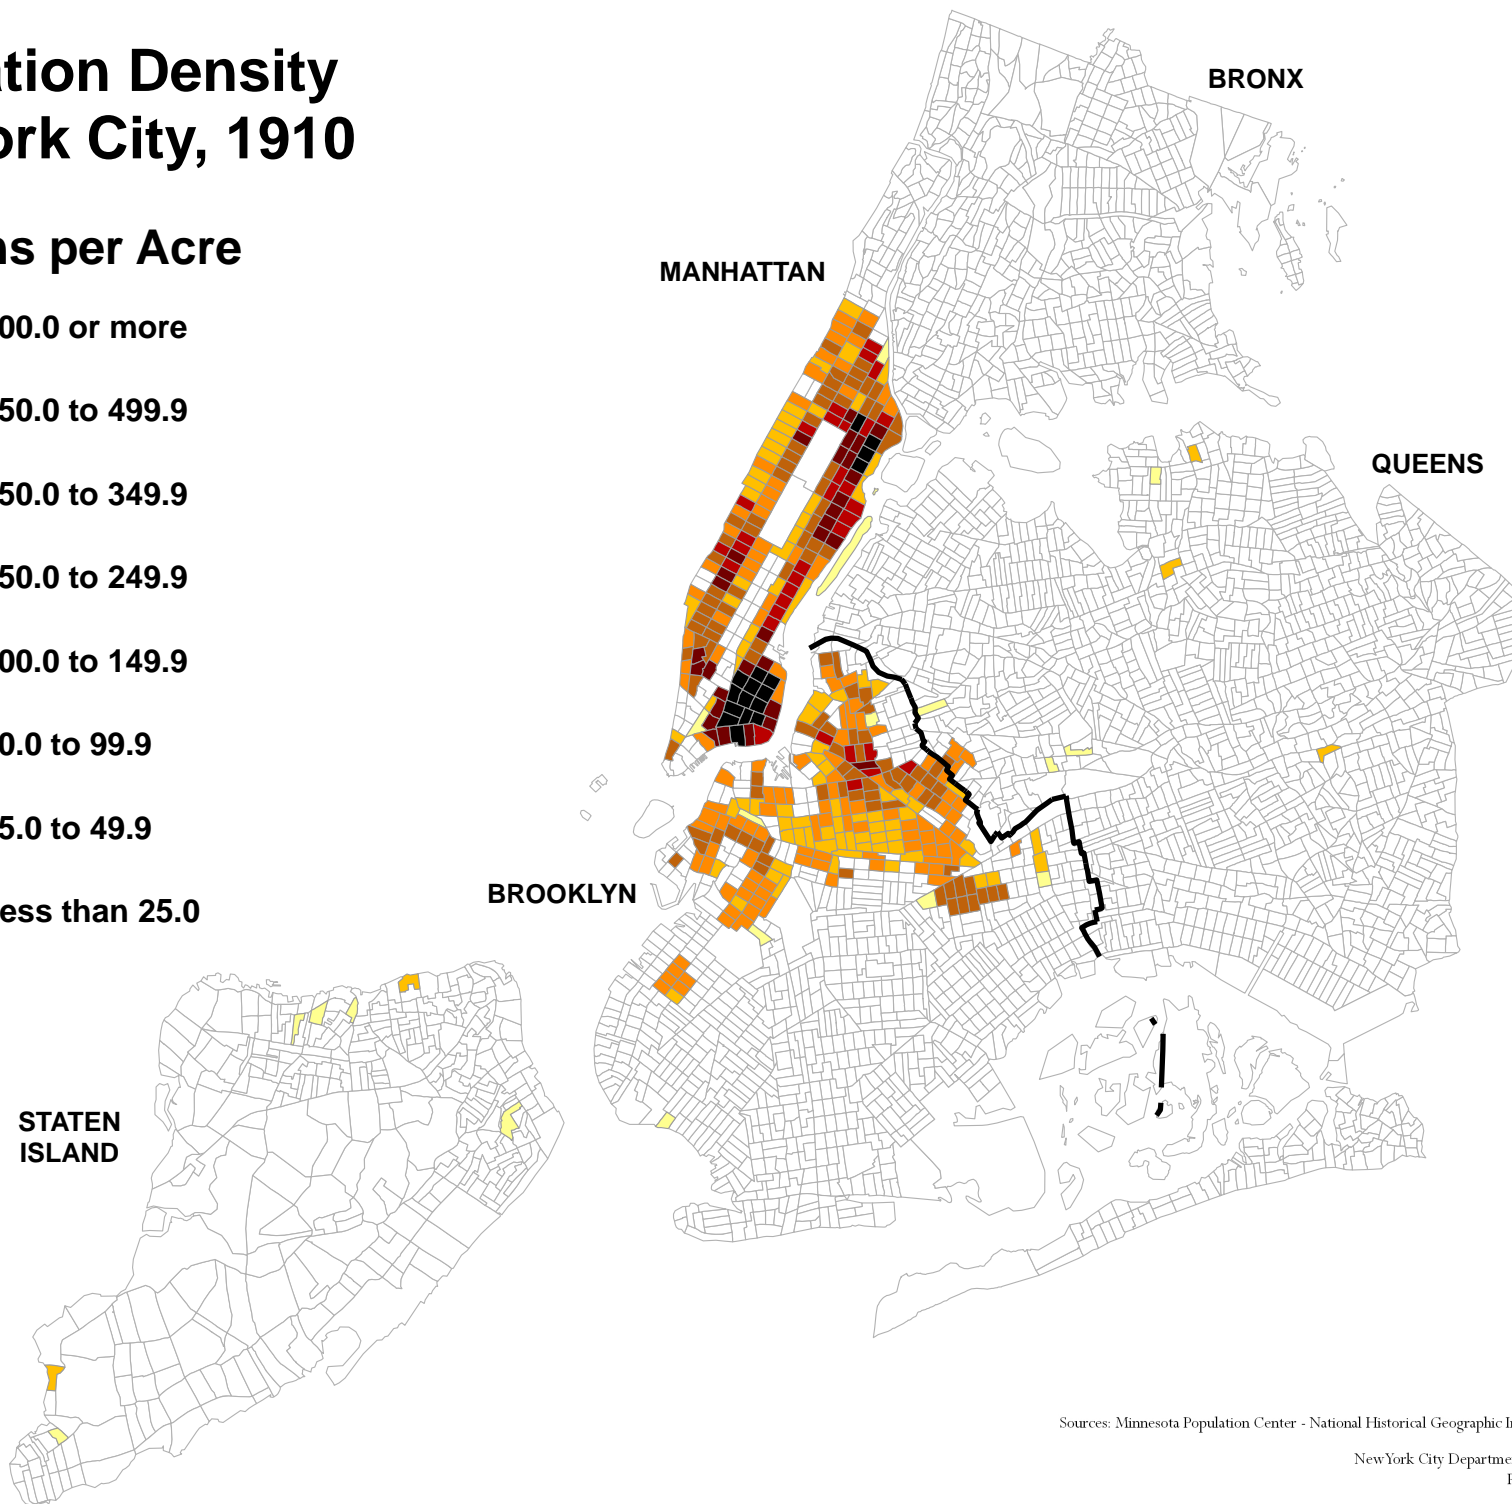

Population Density New York City, 1910

Persons per Acre

Sources: Minnesota Population Center - National Historical Geographic Information System

New York City Department of City Planning
Population Division