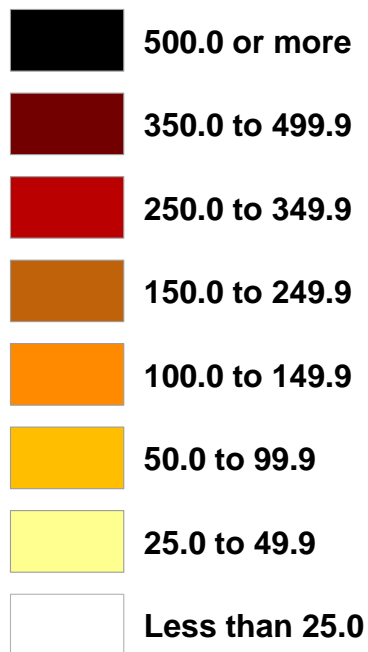

Population Density New York City, 1910

Persons per Acre

Sources: Minnesota Population Center - National Historical Geographic Information System

New York City Department of City Planning
Population Division