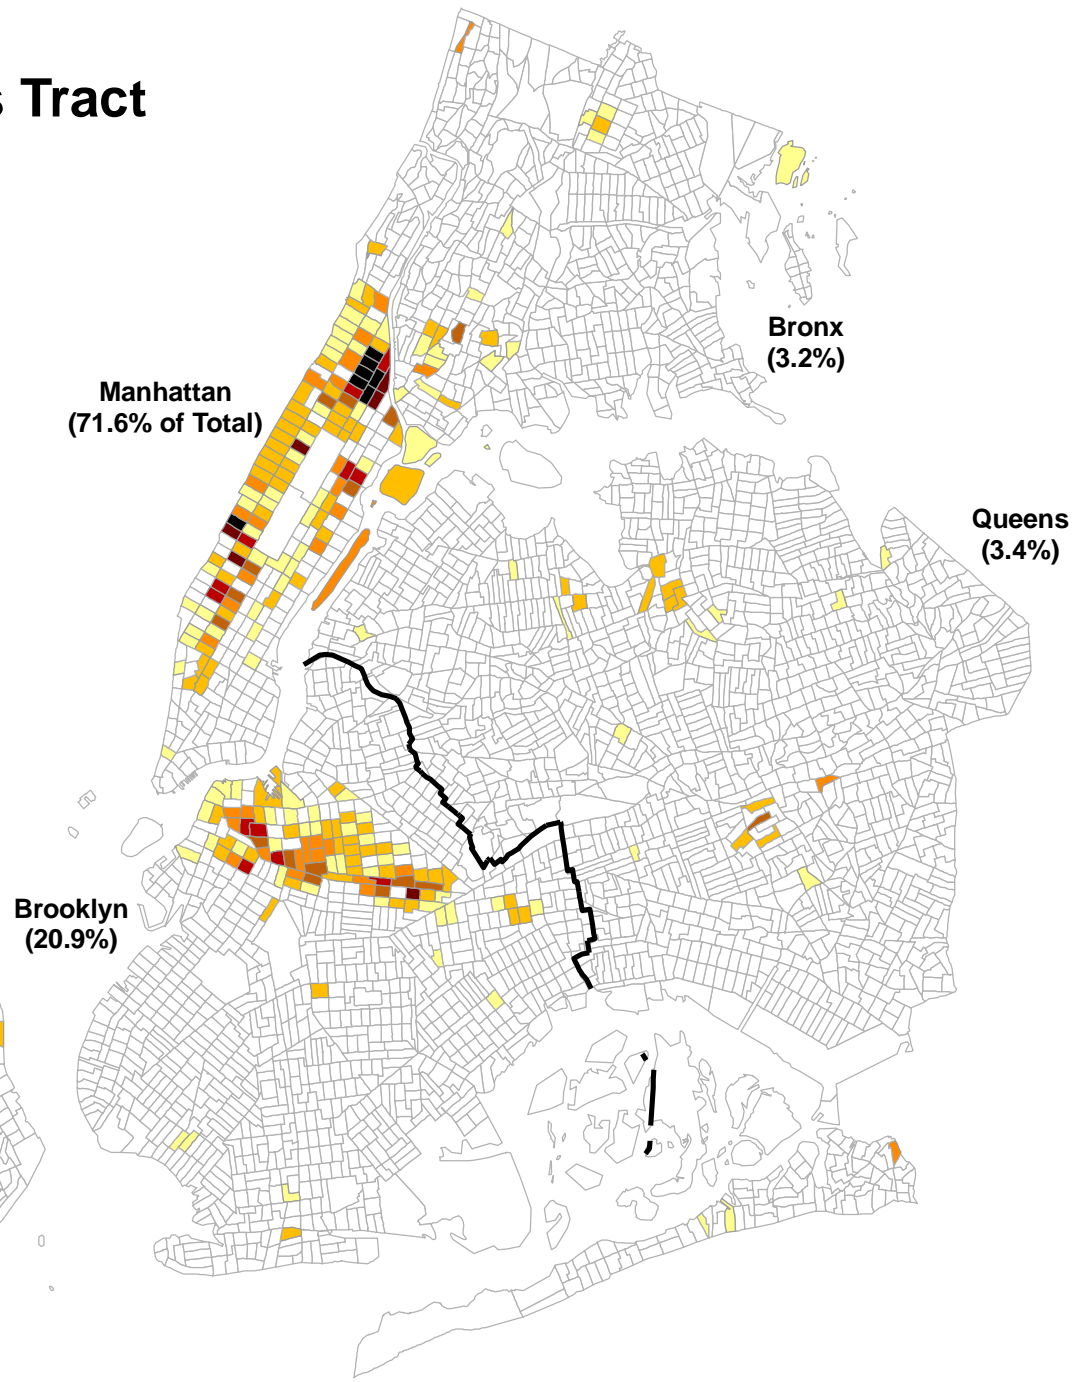

Black Population by Census Tract New York City, 1920

Black Population (Total=152,467)

Sources: Laidlaw, Walter, Statistical Sources for Demographic Studies of Greater New York, 1920
 Minnesota Population Center - National Historical Geographic Information System
 Historical Census Browser - University of Virginia, Geospatial and Statistical Data Center
 New York City Department of City Planning
 Population Division