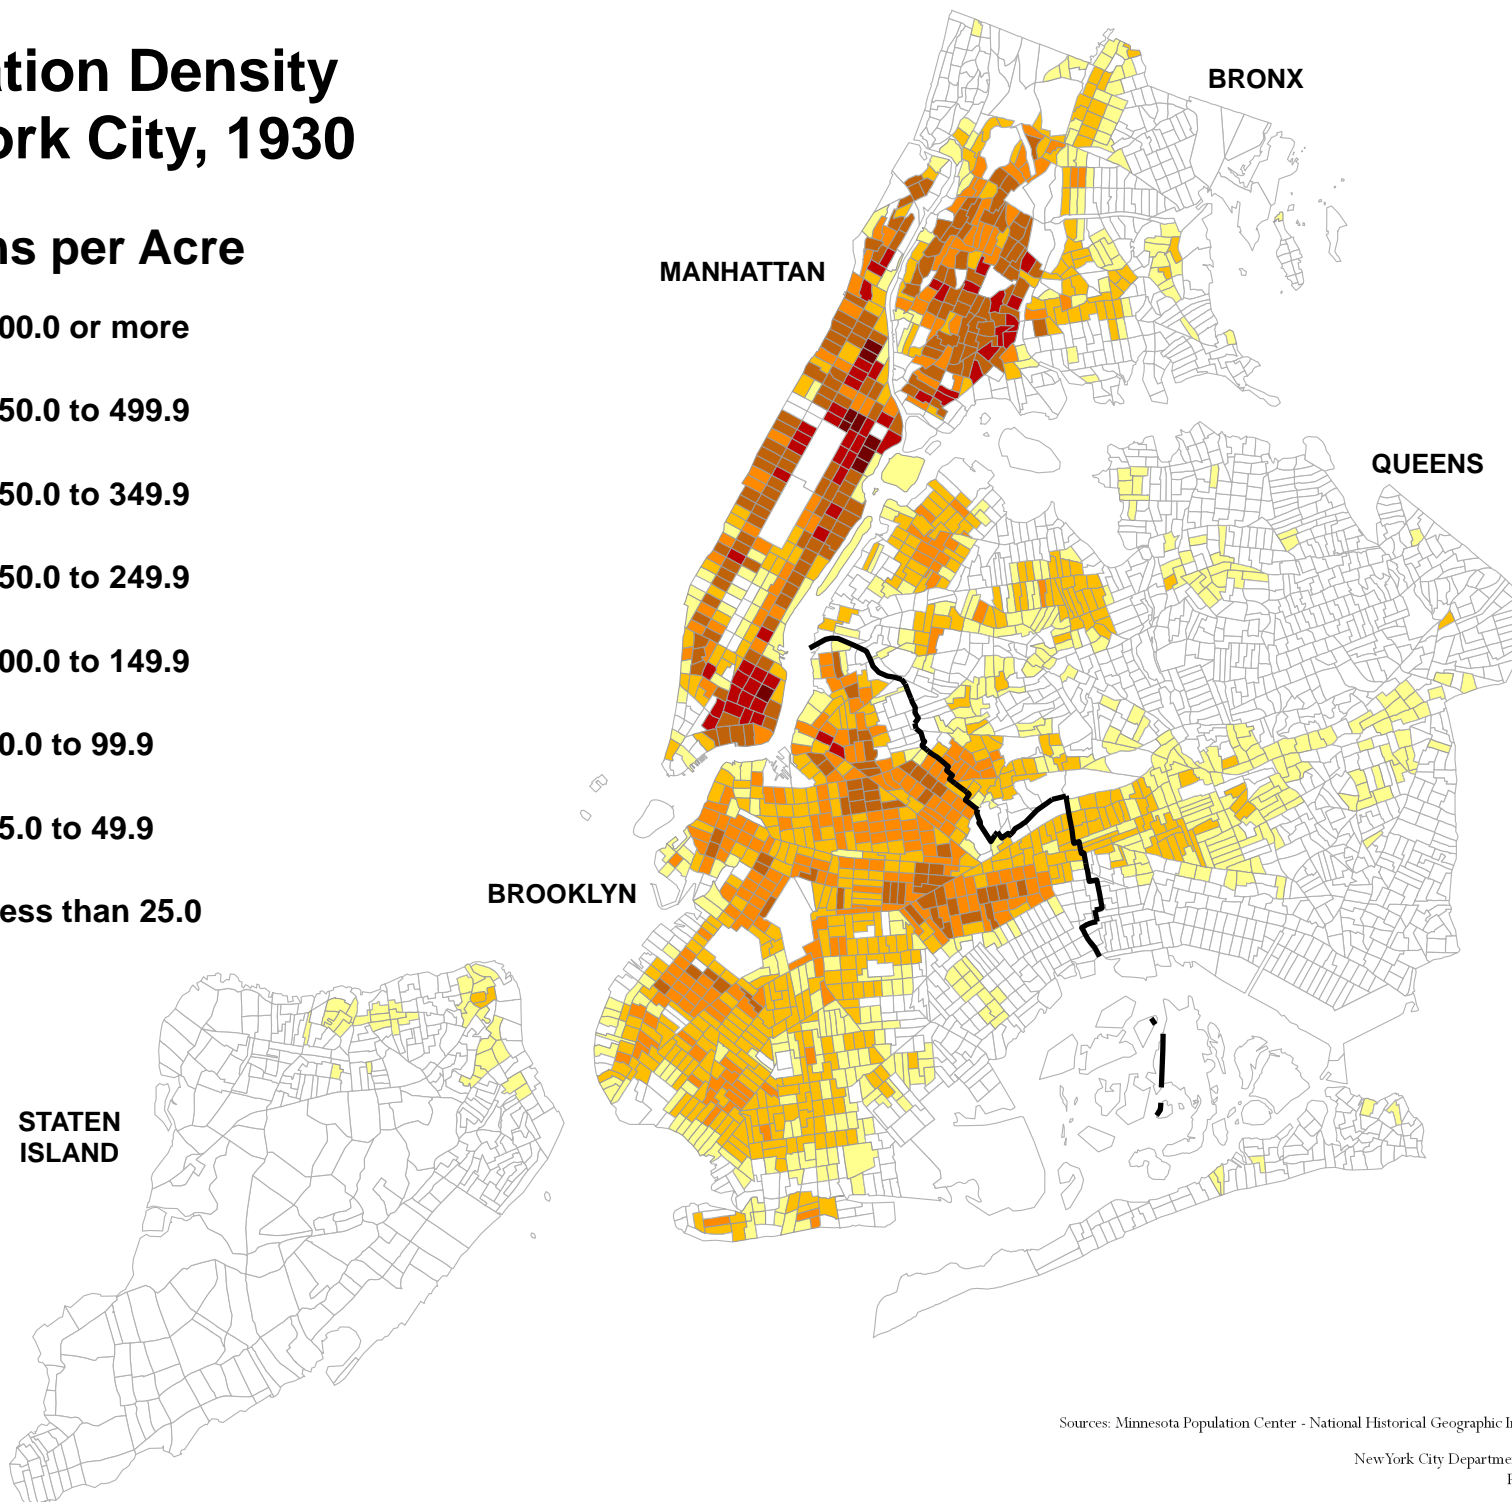

Population Density New York City, 1930

Persons per Acre

Sources: Minnesota Population Center - National Historical Geographic Information System

New York City Department of City Planning
Population Division