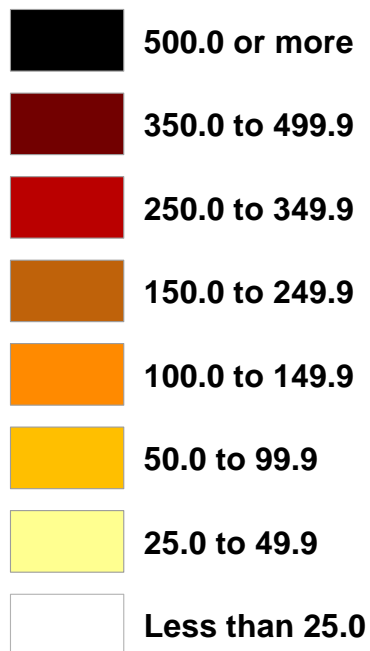

Population Density New York City, 1930

Persons per Acre

Sources: Minnesota Population Center - National Historical Geographic Information System

New York City Department of City Planning
Population Division