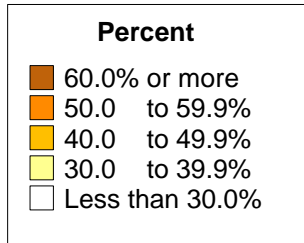

Map SF3 ED P-2: Percent of the Population 25 Years and Over* with less than a High School Diploma by Census Tract New York City, 2000

Percent, New York City: 27.7%

* Census tracts where the population 25 years and over was less than 100 were not mapped.