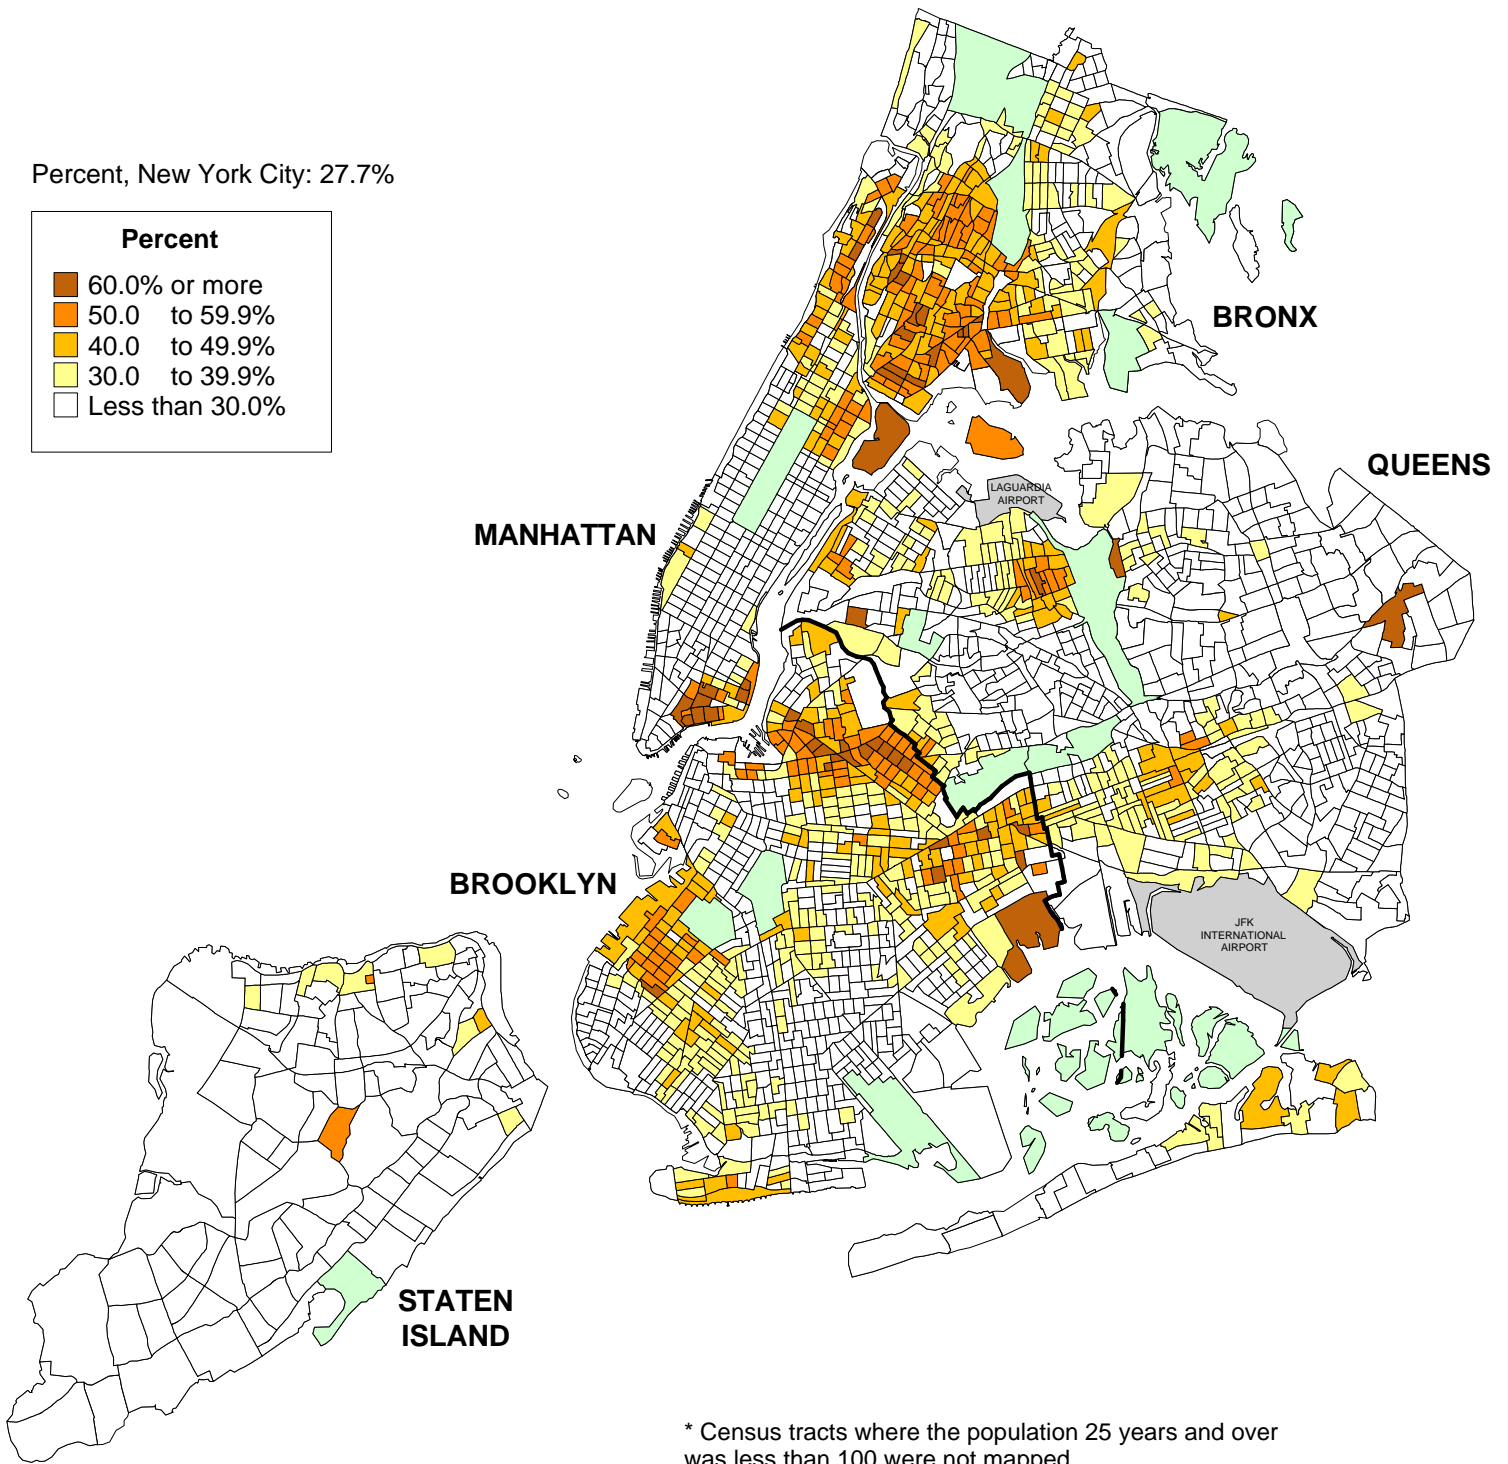

Map SF3 ED P-2: Percent of the Population 25 Years and Over* with less than a High School Diploma by Census Tract New York City, 2000

Percent, New York City: 27.7%

* Census tracts where the population 25 years and over was less than 100 were not mapped.