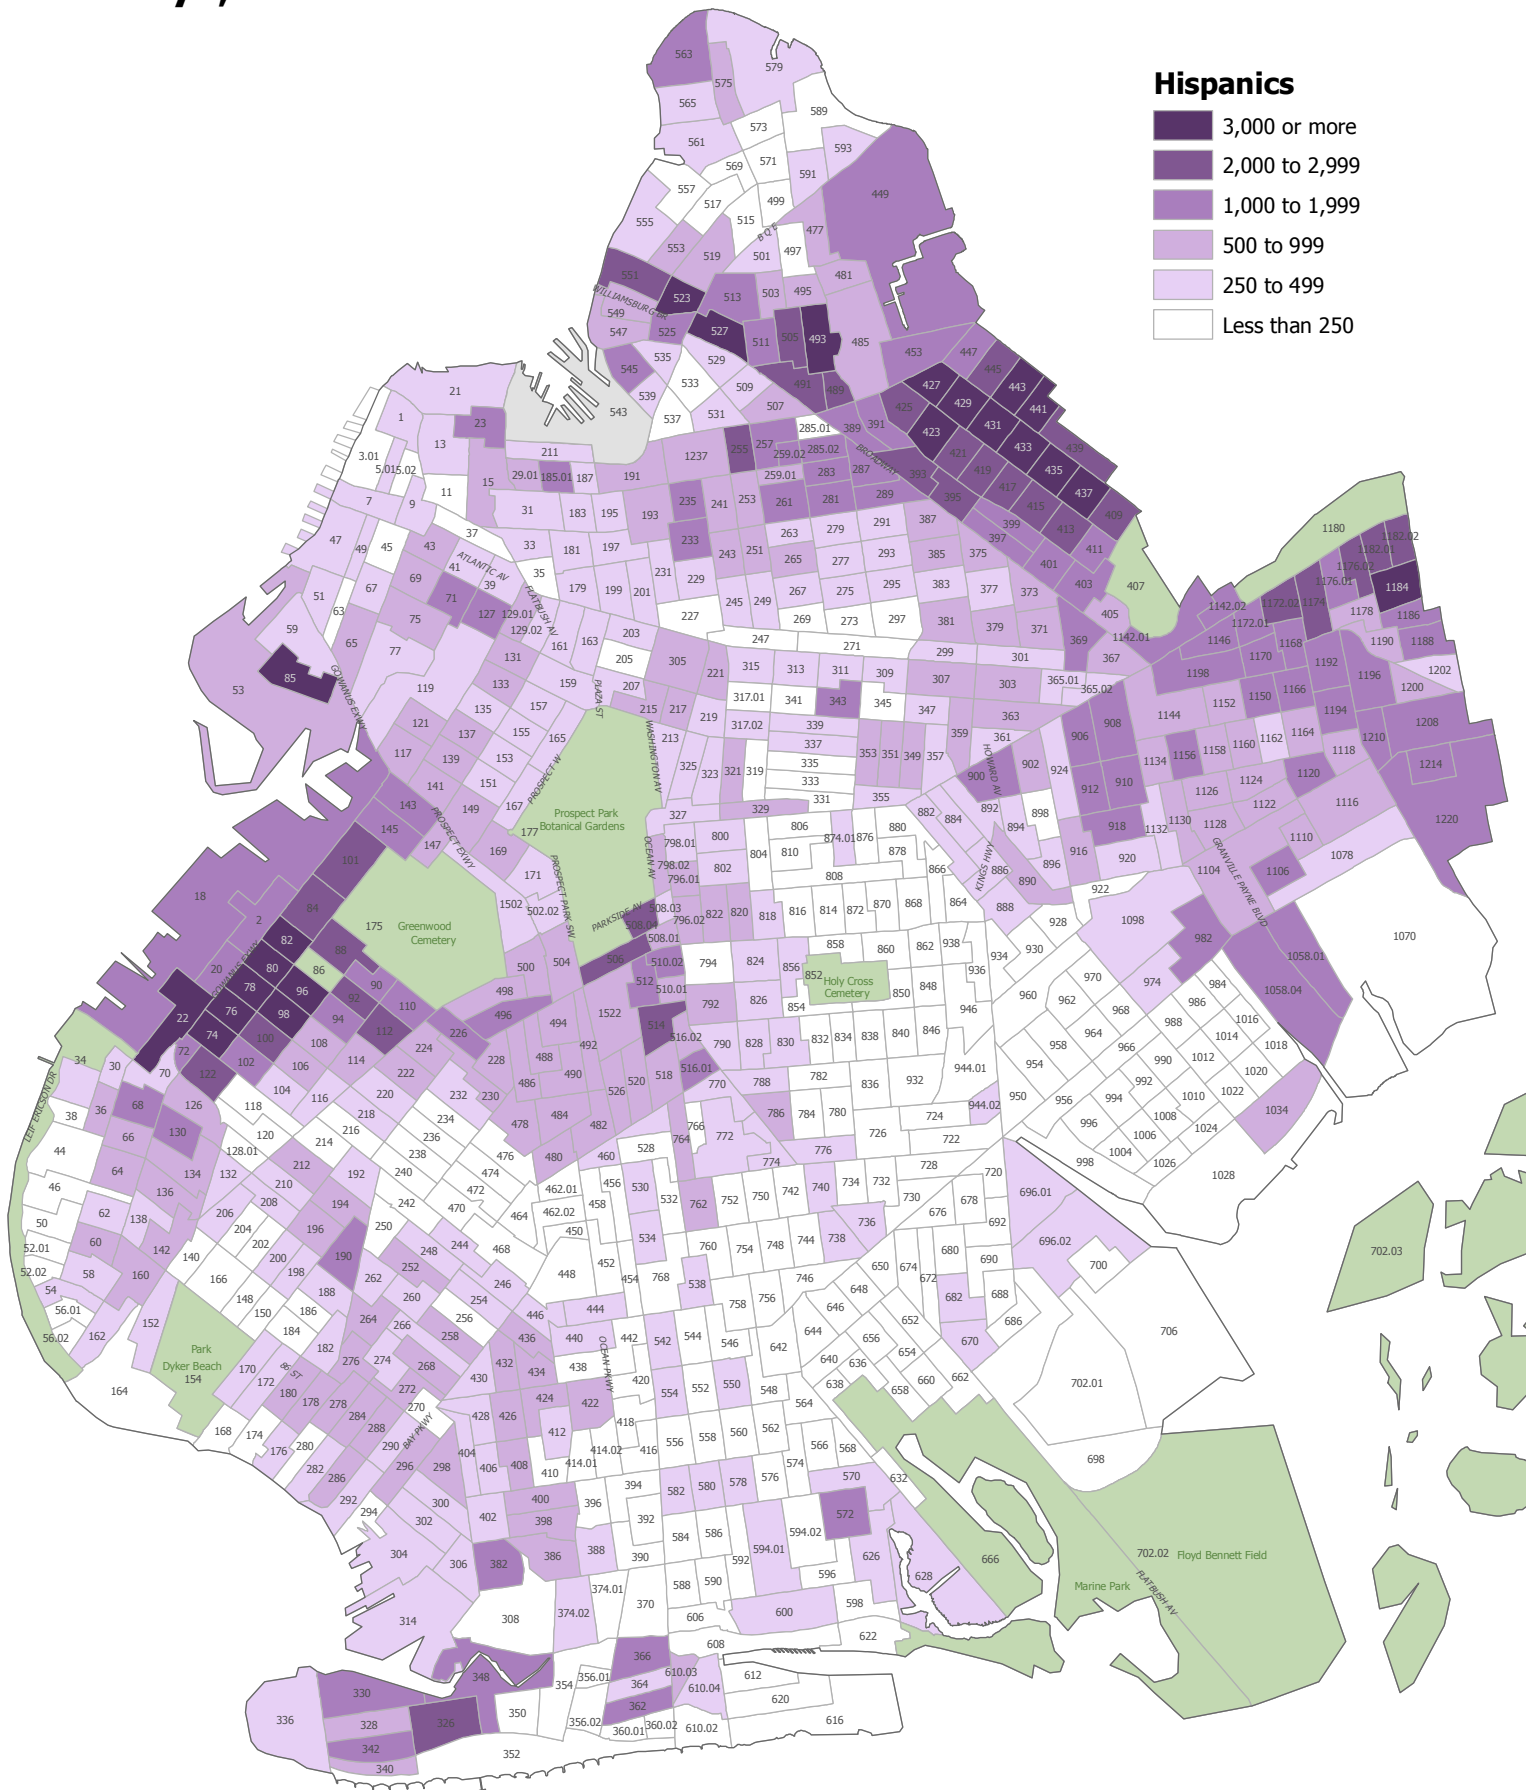

PL-P9 CT: Hispanic Population by Census Tract Bronx, 2010

Source: U.S. Census Bureau, 2000 & 2010 Census Public Law 94-171 Files
Population Division - New York City Department of City Planning

PL-P9 CT: Hispanic Population by Census Tract Brooklyn, 2010

Source: U.S. Census Bureau, 2000 & 2010 Census Public Law 94-171 Files
Population Division - New York City Department of City Planning

PL-P9 CT: Hispanic Population by Census Tract Manhattan, 2010

Hispanics

PL-P9 CT: Hispanic Population by Census Tract Queens, 2010

Source: U.S. Census Bureau, 2000 & 2010 Census Public Law 94-171 Files
Population Division - New York City Department of City Planning

PL-P9 CT: Hispanic Population by Census Tract Staten Island, 2010