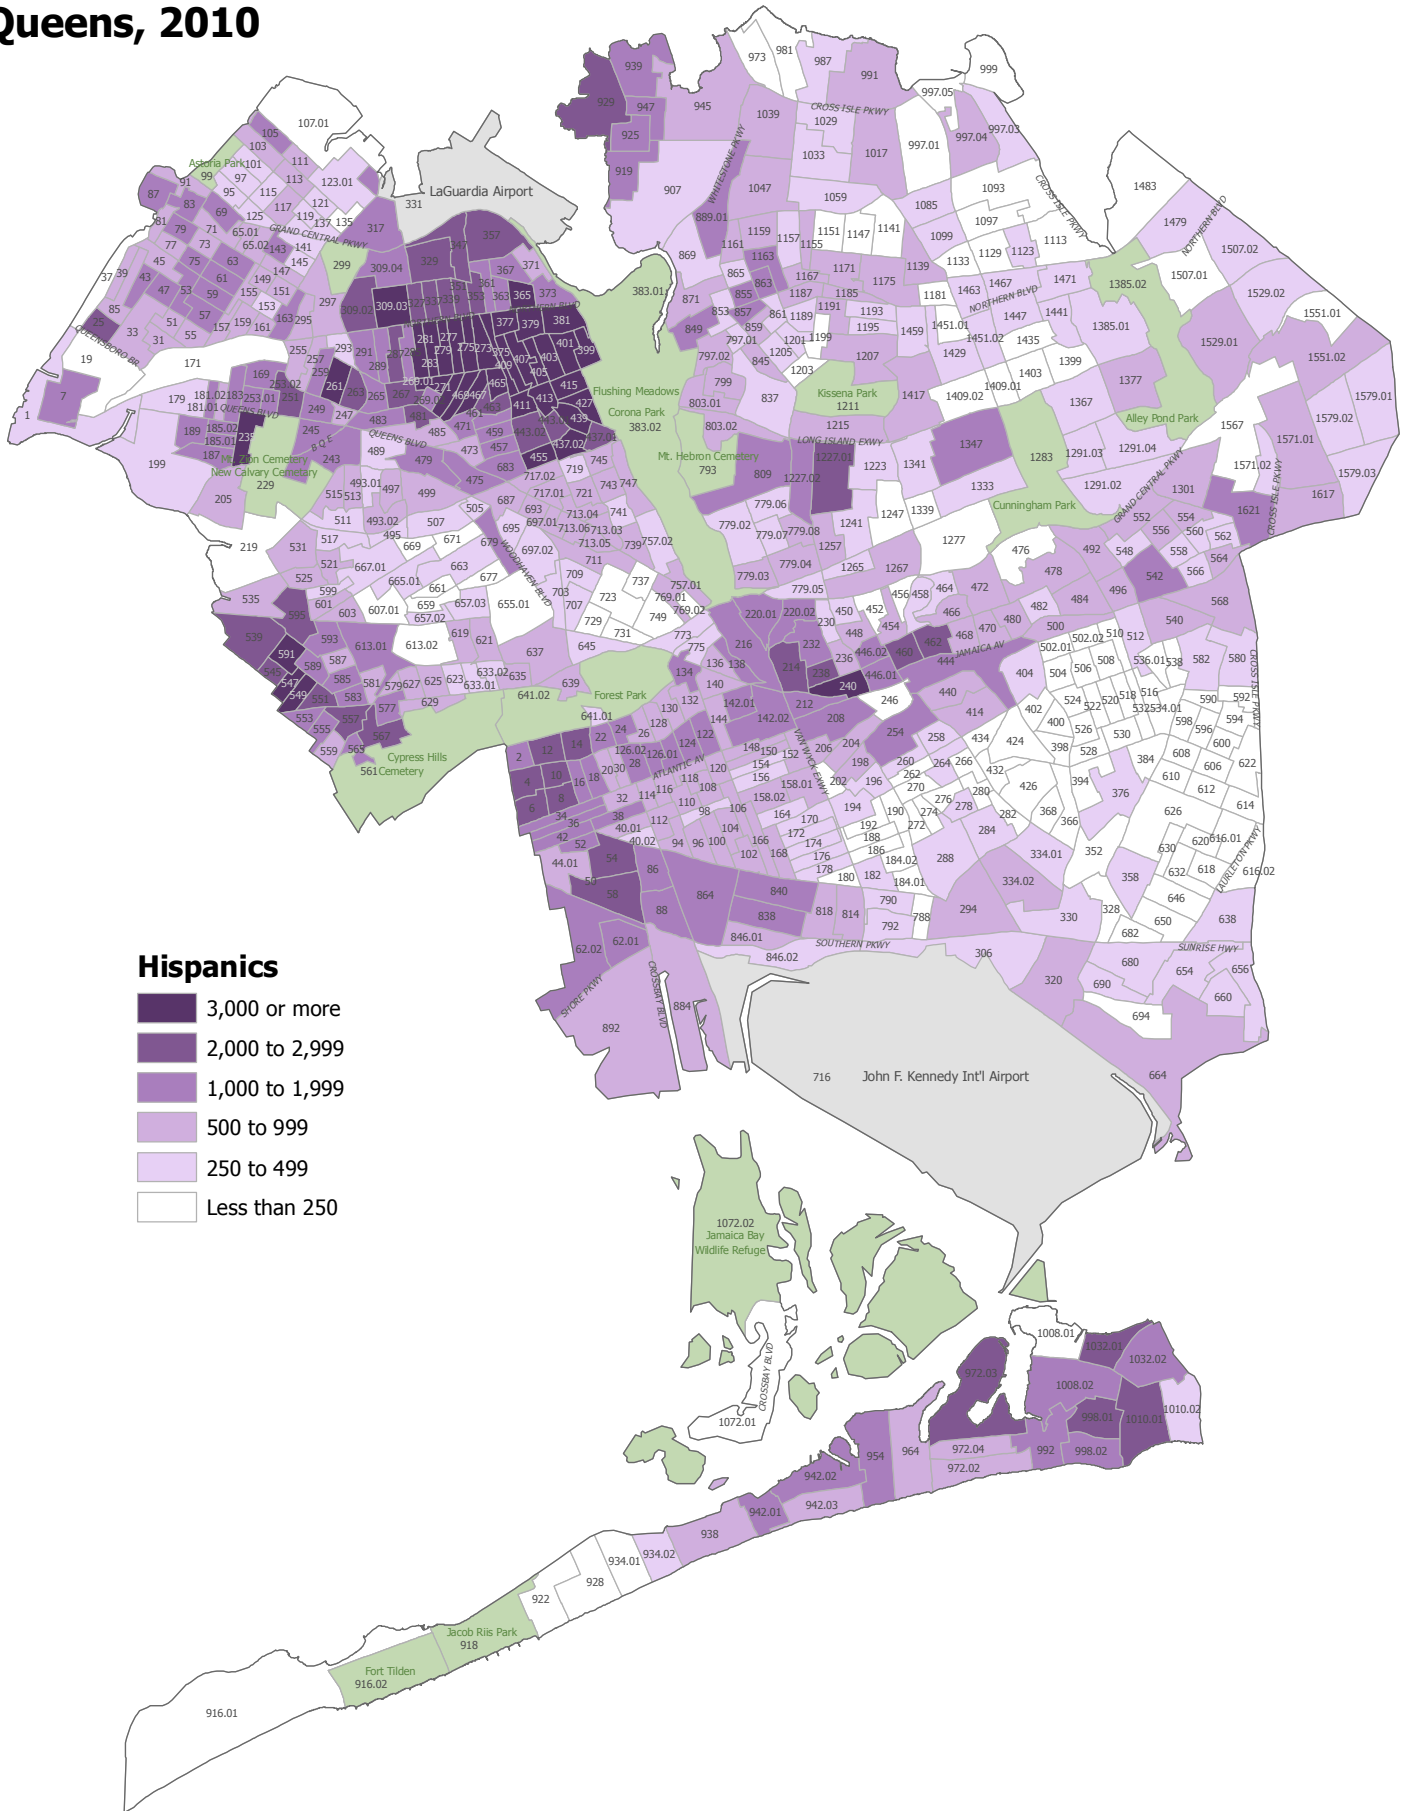

PL-P9 CT: Hispanic Population by Census Tract Bronx, 2010

Source: U.S. Census Bureau, 2000 & 2010 Census Public Law 94-171 Files
Population Division - New York City Department of City Planning

PL-P9 CT: Hispanic Population by Census Tract Brooklyn, 2010

Source: U.S. Census Bureau, 2000 & 2010 Census Public Law 94-171 Files
Population Division - New York City Department of City Planning

PL-P9 CT: Hispanic Population by Census Tract Manhattan, 2010

Hispanics

PL-P9 CT: Hispanic Population by Census Tract Queens, 2010

Source: U.S. Census Bureau, 2000 & 2010 Census Public Law 94-171 Files
Population Division - New York City Department of City Planning

PL-P9 CT: Hispanic Population by Census Tract Staten Island, 2010