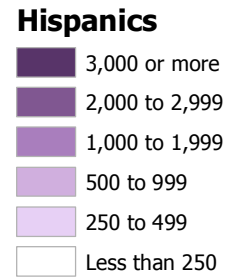

PL-P9 CT: Hispanic Population by Census Tract Bronx, 2010

Source: U.S. Census Bureau, 2000 & 2010 Census Public Law 94-171 Files
Population Division - New York City Department of City Planning

PL-P9 CT: Hispanic Population by Census Tract Brooklyn, 2010