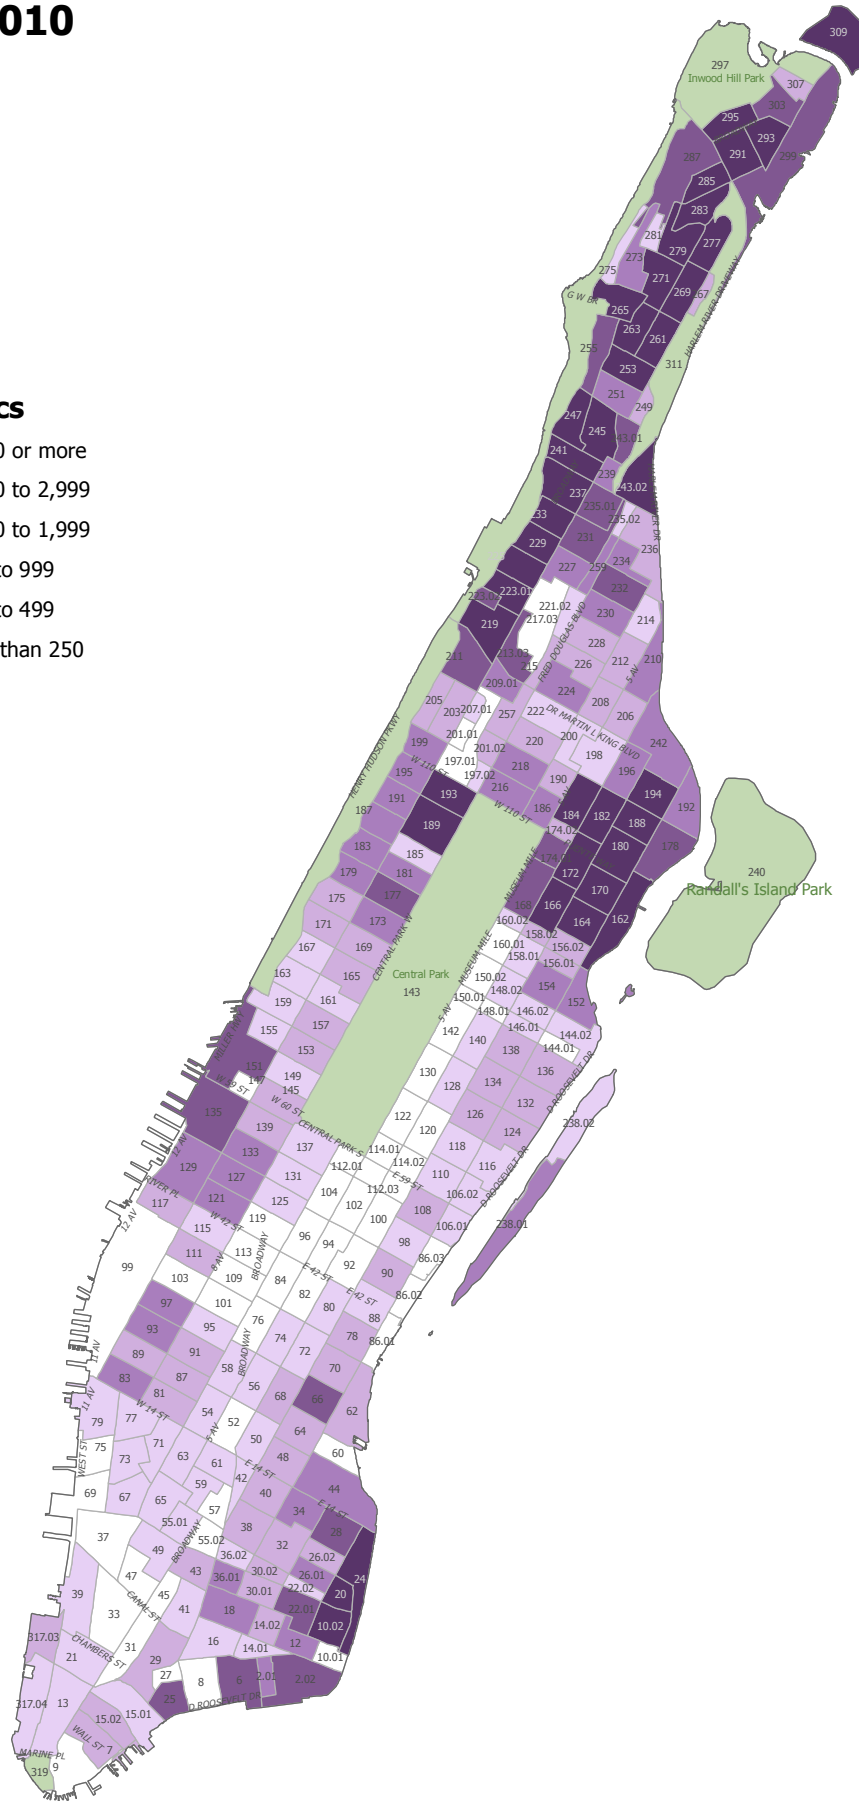

PL-P9 CT: Hispanic Population by Census Tract Bronx, 2010

Source: U.S. Census Bureau, 2000 & 2010 Census Public Law 94-171 Files
Population Division - New York City Department of City Planning

PL-P9 CT: Hispanic Population by Census Tract Brooklyn, 2010

Source: U.S. Census Bureau, 2000 & 2010 Census Public Law 94-171 Files
Population Division - New York City Department of City Planning

PL-P9 CT: Hispanic Population by Census Tract Manhattan, 2010

Hispanics

PL-P9 CT: Hispanic Population by Census Tract Queens, 2010

Source: U.S. Census Bureau, 2000 & 2010 Census Public Law 94-171 Files
Population Division - New York City Department of City Planning

PL-P9 CT: Hispanic Population by Census Tract Staten Island, 2010