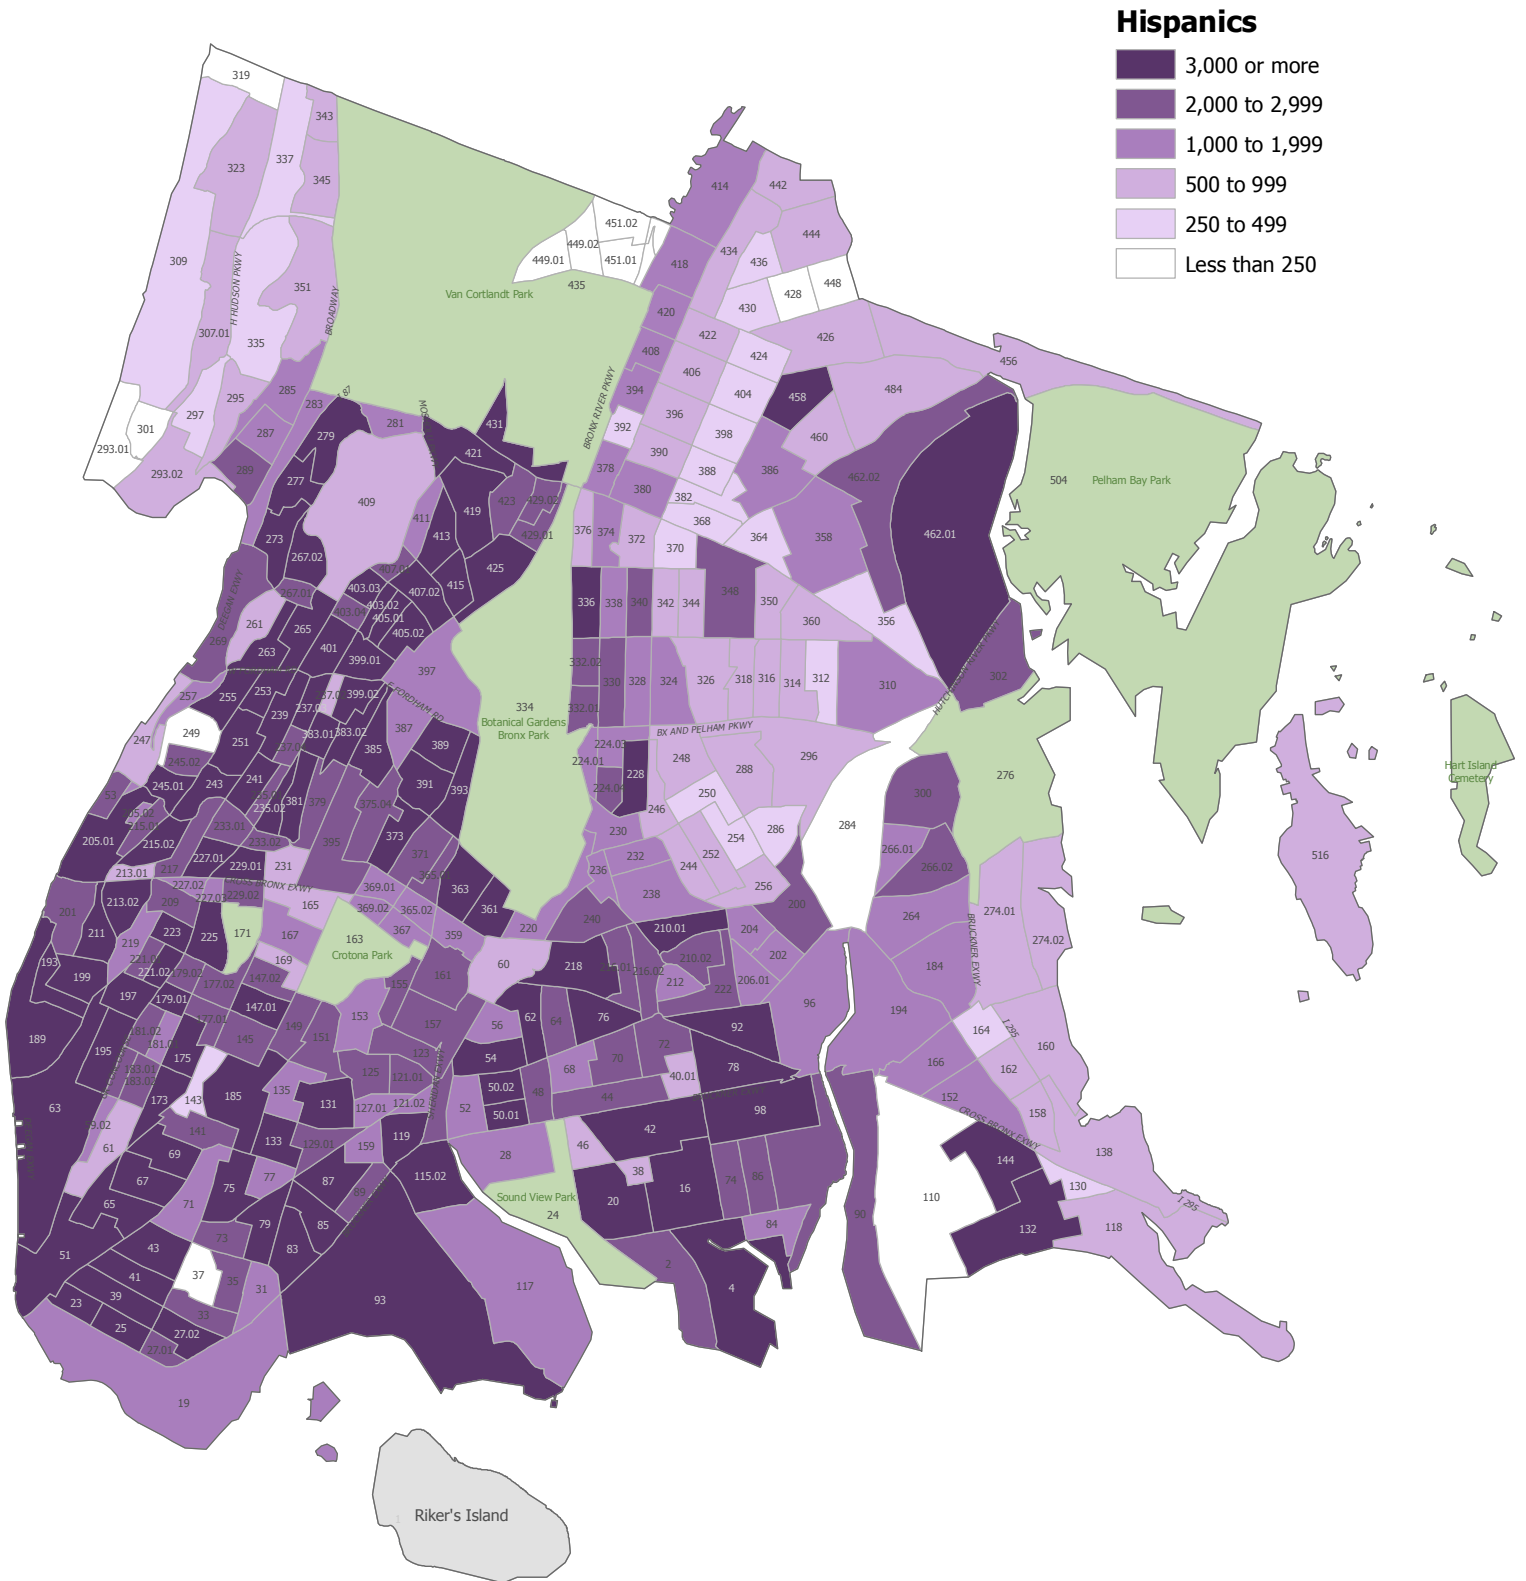

PL-P9 CT: Hispanic Population by Census Tract Bronx, 2010

Source: U.S. Census Bureau, 2000 & 2010 Census Public Law 94-171 Files
Population Division - New York City Department of City Planning

PL-P9 CT: Hispanic Population by Census Tract Brooklyn, 2010

Source: U.S. Census Bureau, 2000 & 2010 Census Public Law 94-171 Files
Population Division - New York City Department of City Planning

PL-P9 CT: Hispanic Population by Census Tract Manhattan, 2010

Hispanics

PL-P9 CT: Hispanic Population by Census Tract Queens, 2010

Source: U.S. Census Bureau, 2000 & 2010 Census Public Law 94-171 Files
Population Division - New York City Department of City Planning

PL-P9 CT: Hispanic Population by Census Tract Staten Island, 2010