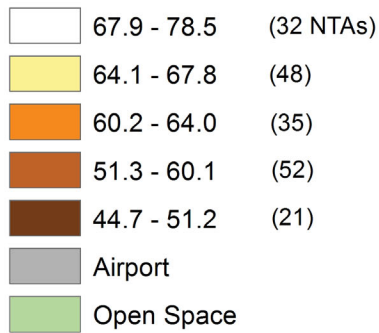

2010 Census Mail Return Rate* by Neighborhood Tabulation Areas (NTA)

NYC Average: 61.9%

2010 Mail Return Rates

* Note: This is the initial mail return rate as measured by number of housing units that returned initial form (excluding replacement forms) divided by number of valid, occupied addresses