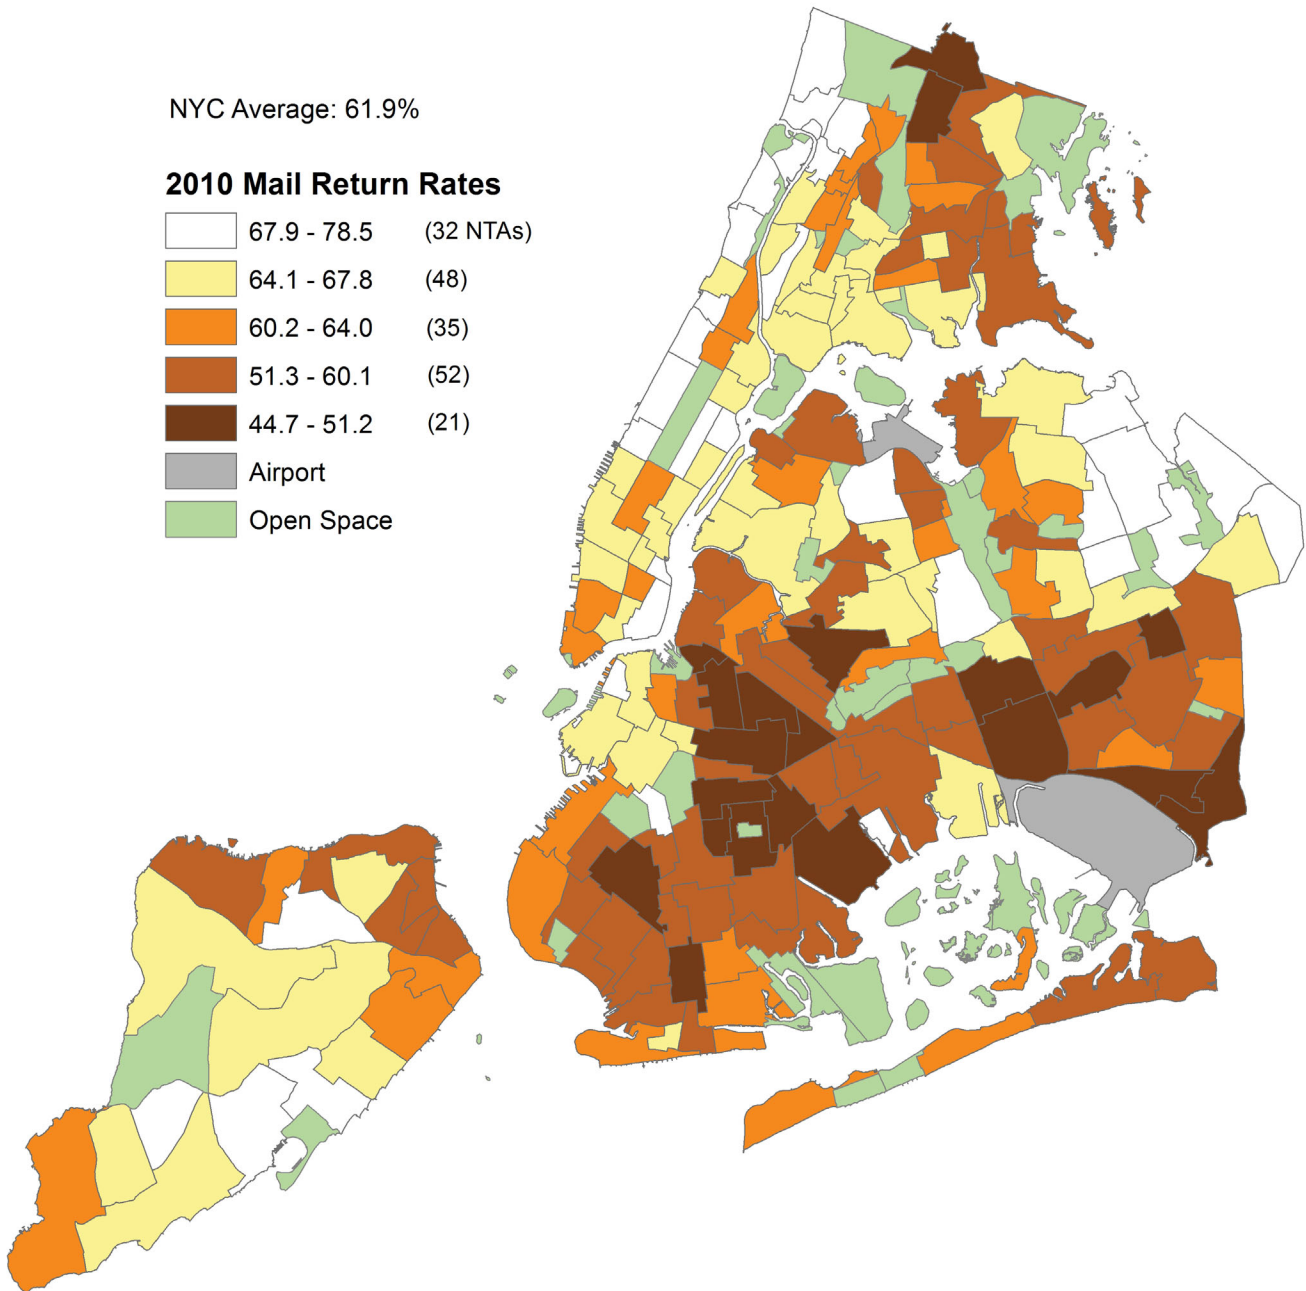

2010 Census Mail Return Rate* by Neighborhood Tabulation Areas (NTA)

NYC Average: 61.9%

2010 Mail Return Rates

* Note: This is the initial mail return rate as measured by number of housing units that returned initial form (excluding replacement forms) divided by number of valid, occupied addresses