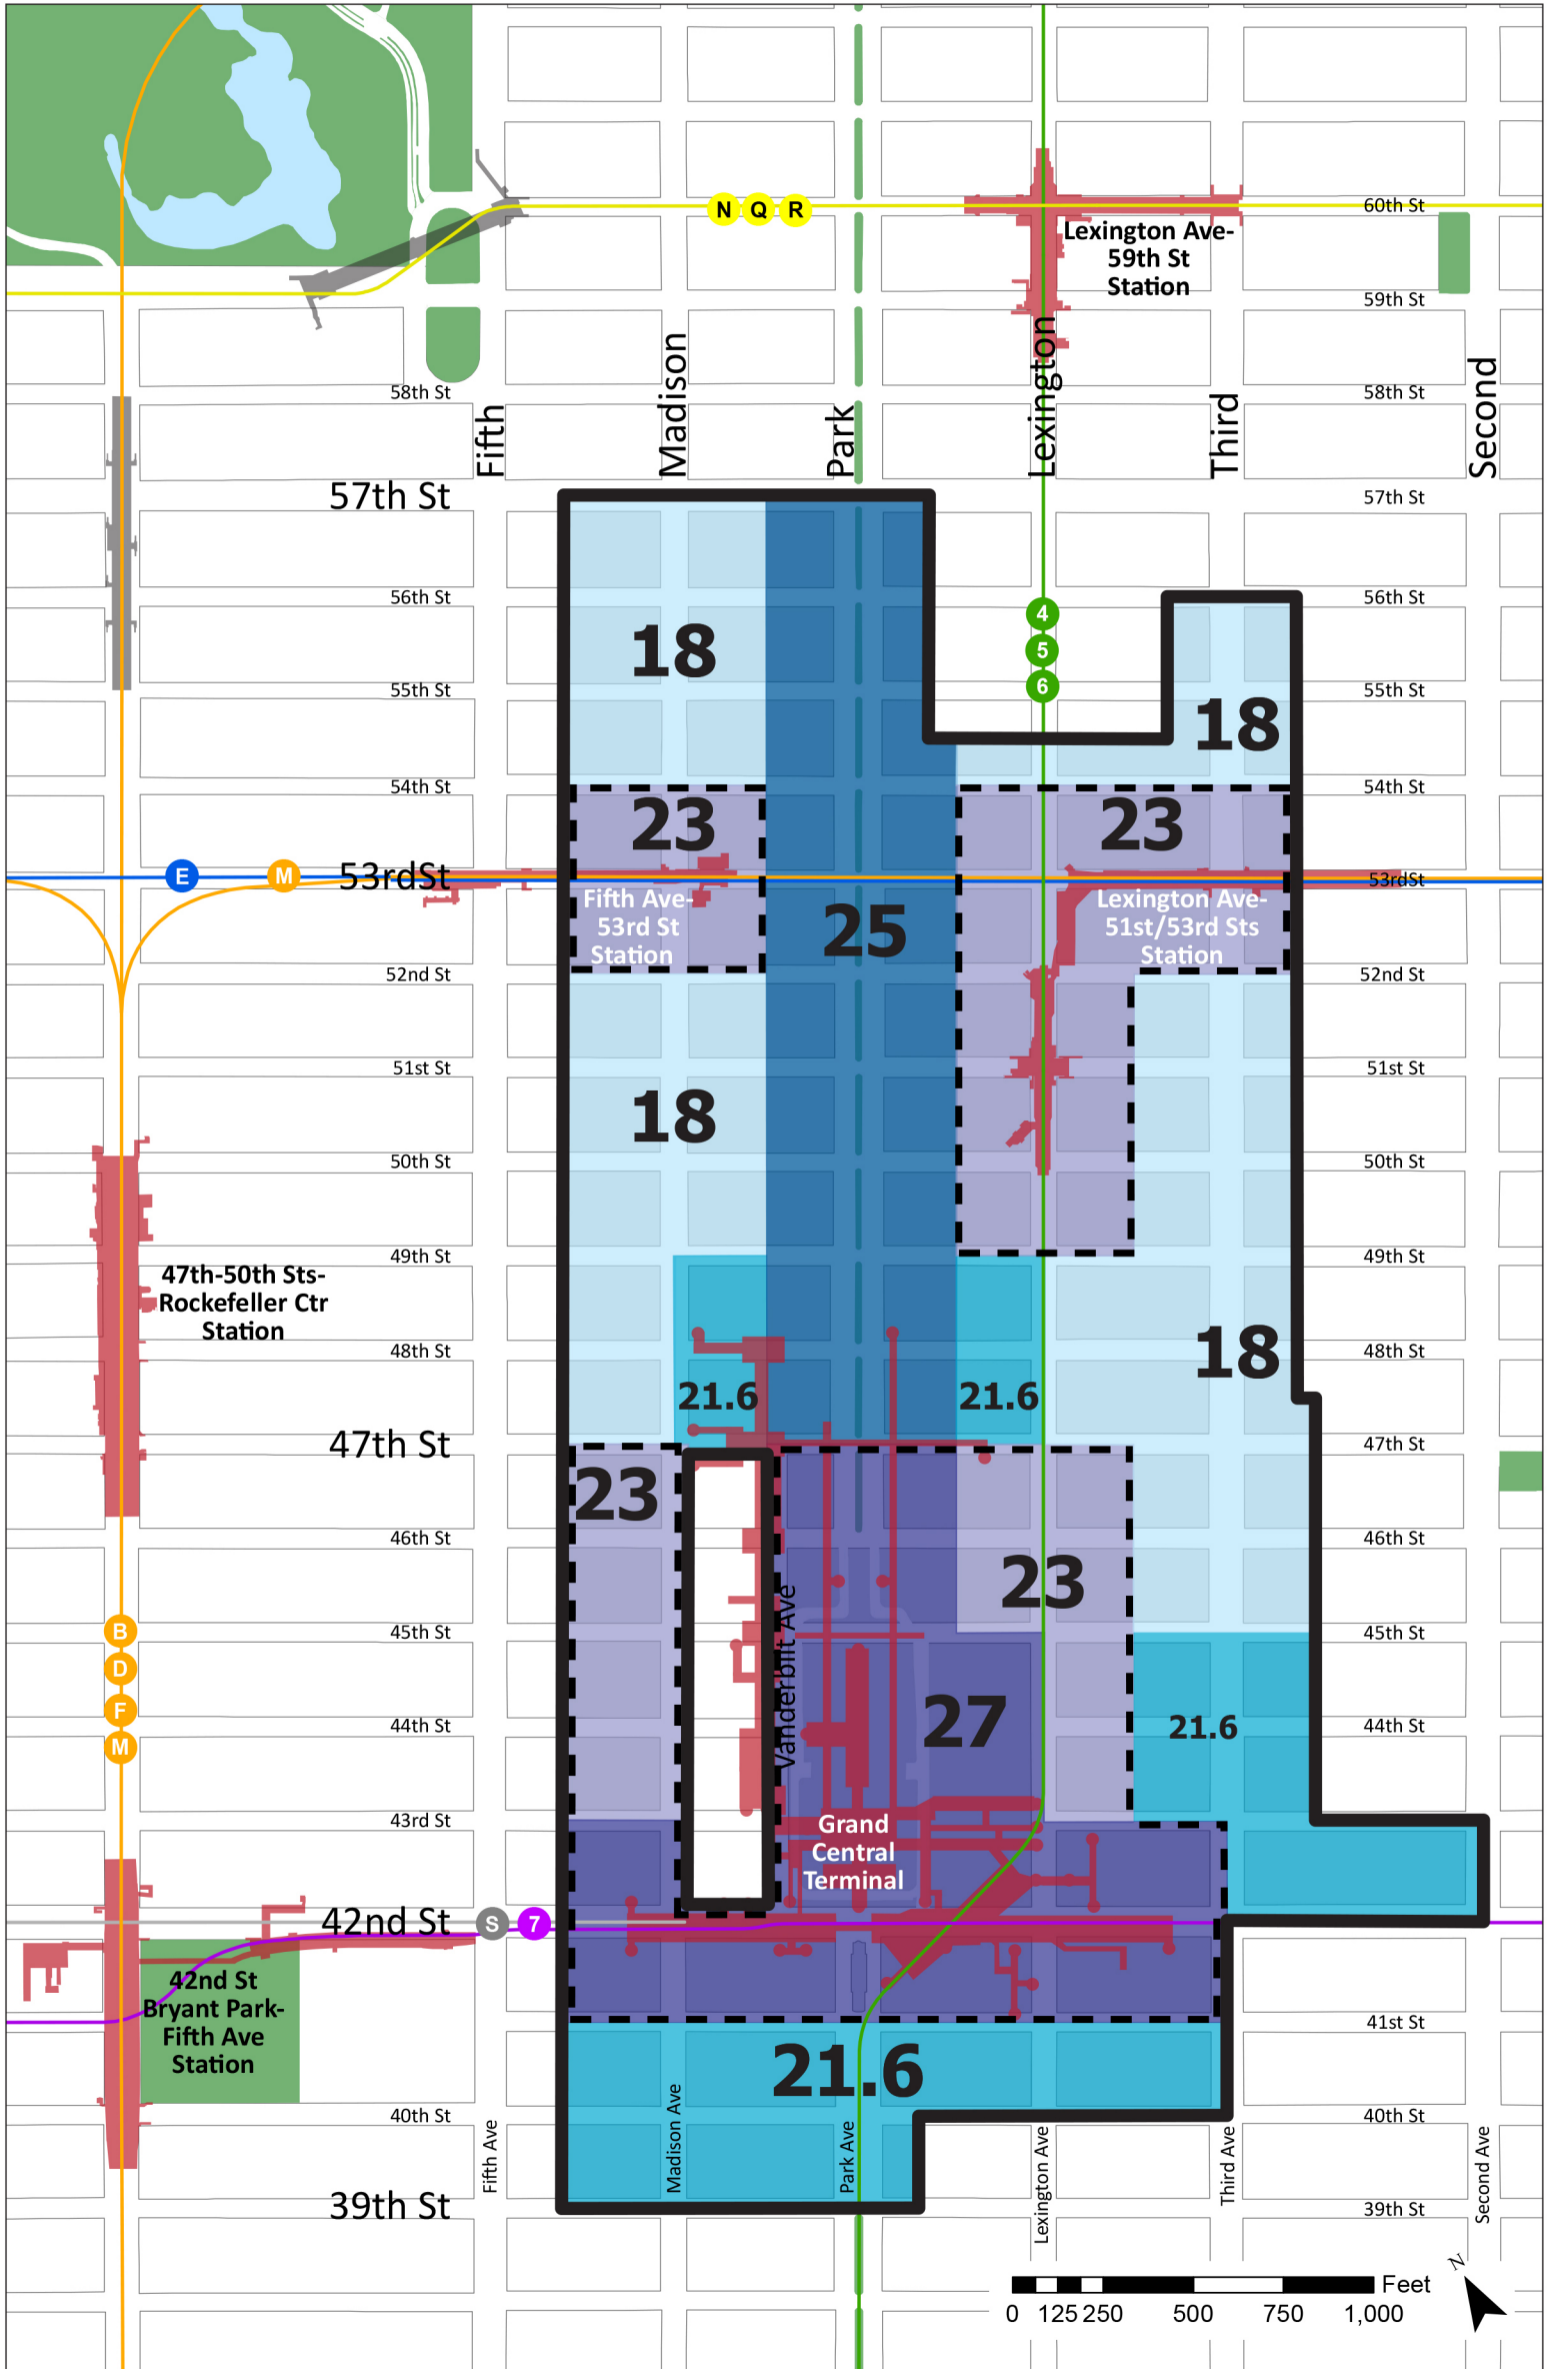

Greater East Midtown Densities + Transit Zones

Eligible Subway Station

Transit Improvement Zone

Rezoning Area