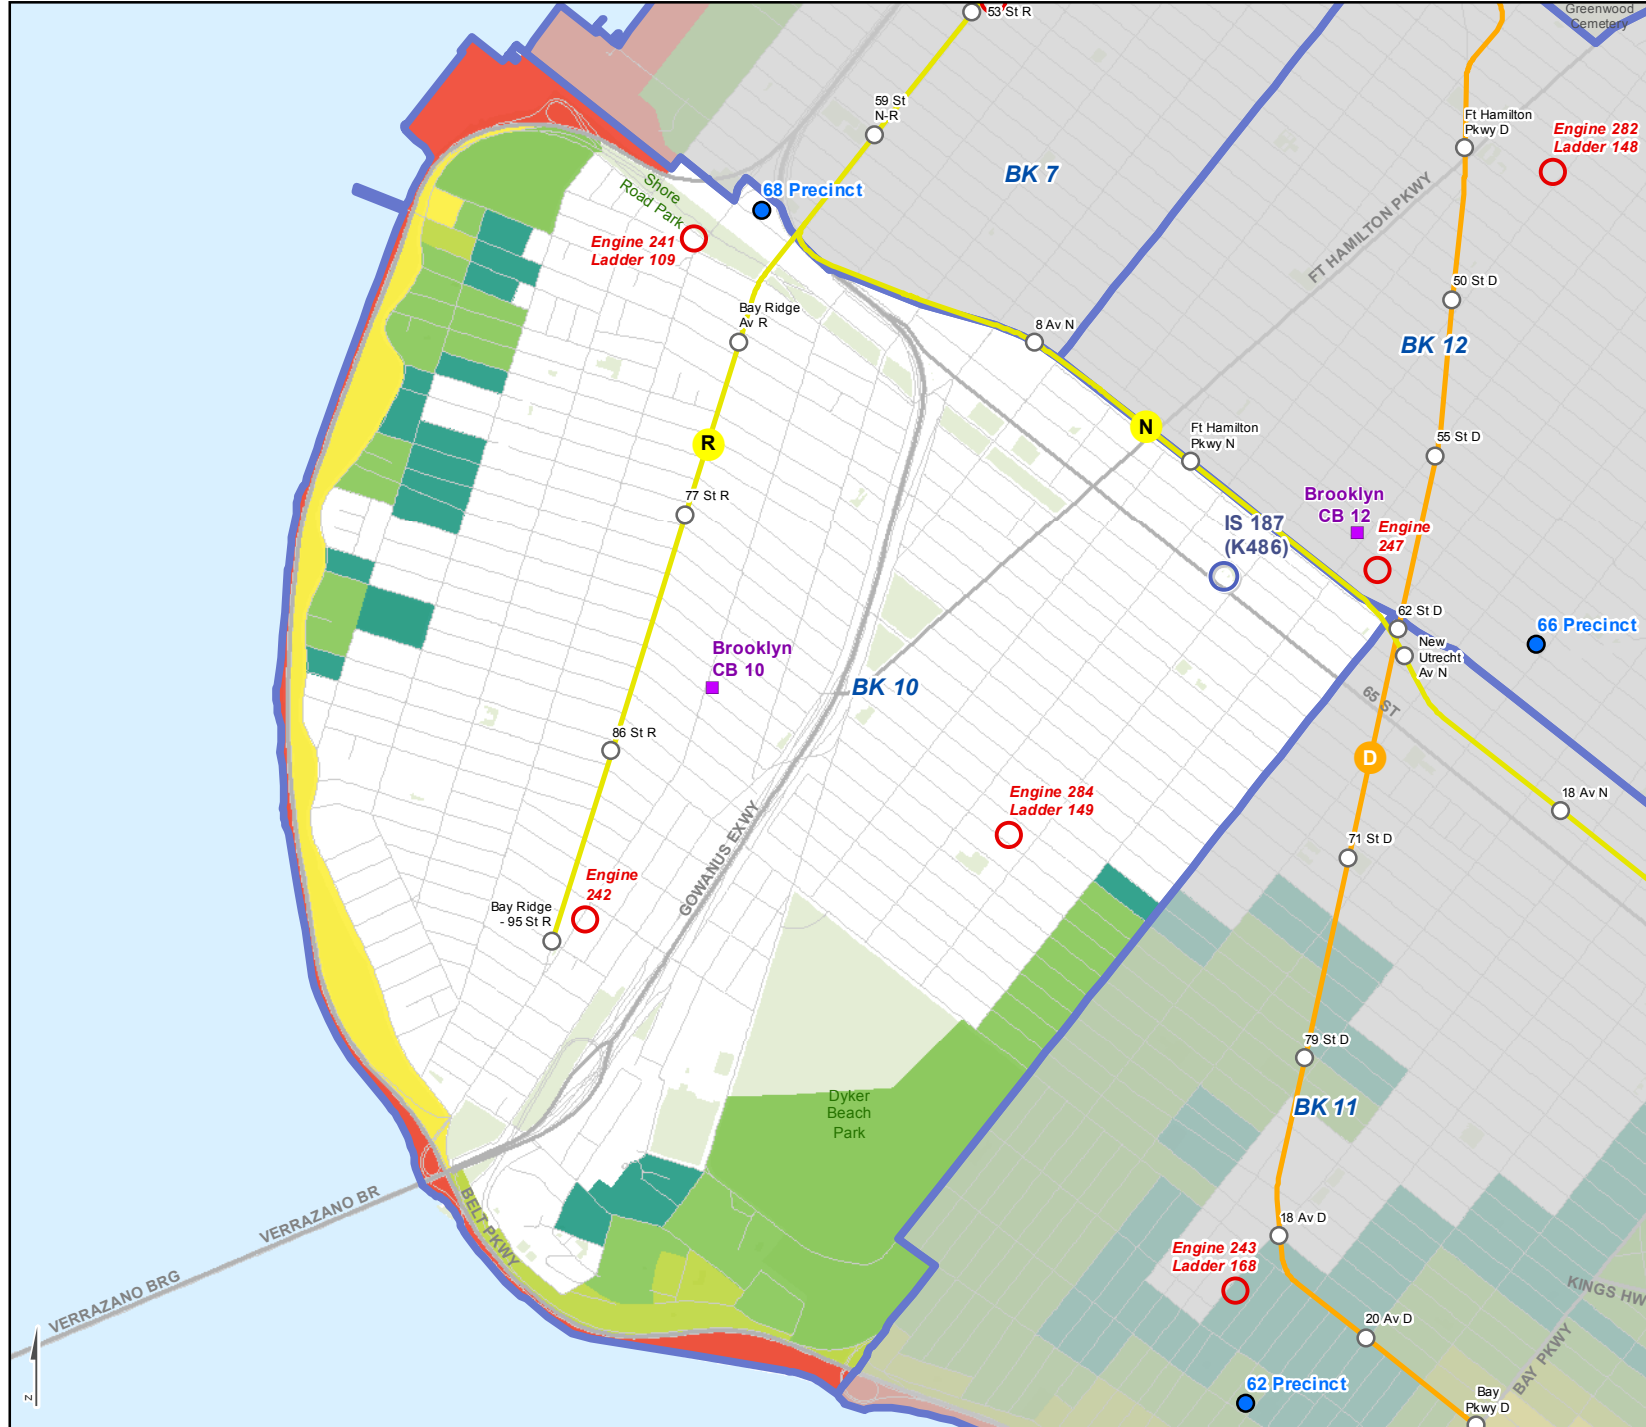

# Evacuation Zones - Brooklyn CD 10

Includes ZIP codes: 11209, 11219, 11220, 11228

Produced: 18 MAR 2015  
Source: NYC Emergency Management

- Evacuation center
  - Police station (precinct)
  - Fire station
  - Community board office
  - Community district
- Evacuation zone**
- Zone 1
  - Zone 2
  - Zone 3
  - Zone 4
  - Zone 5
  - Zone 6