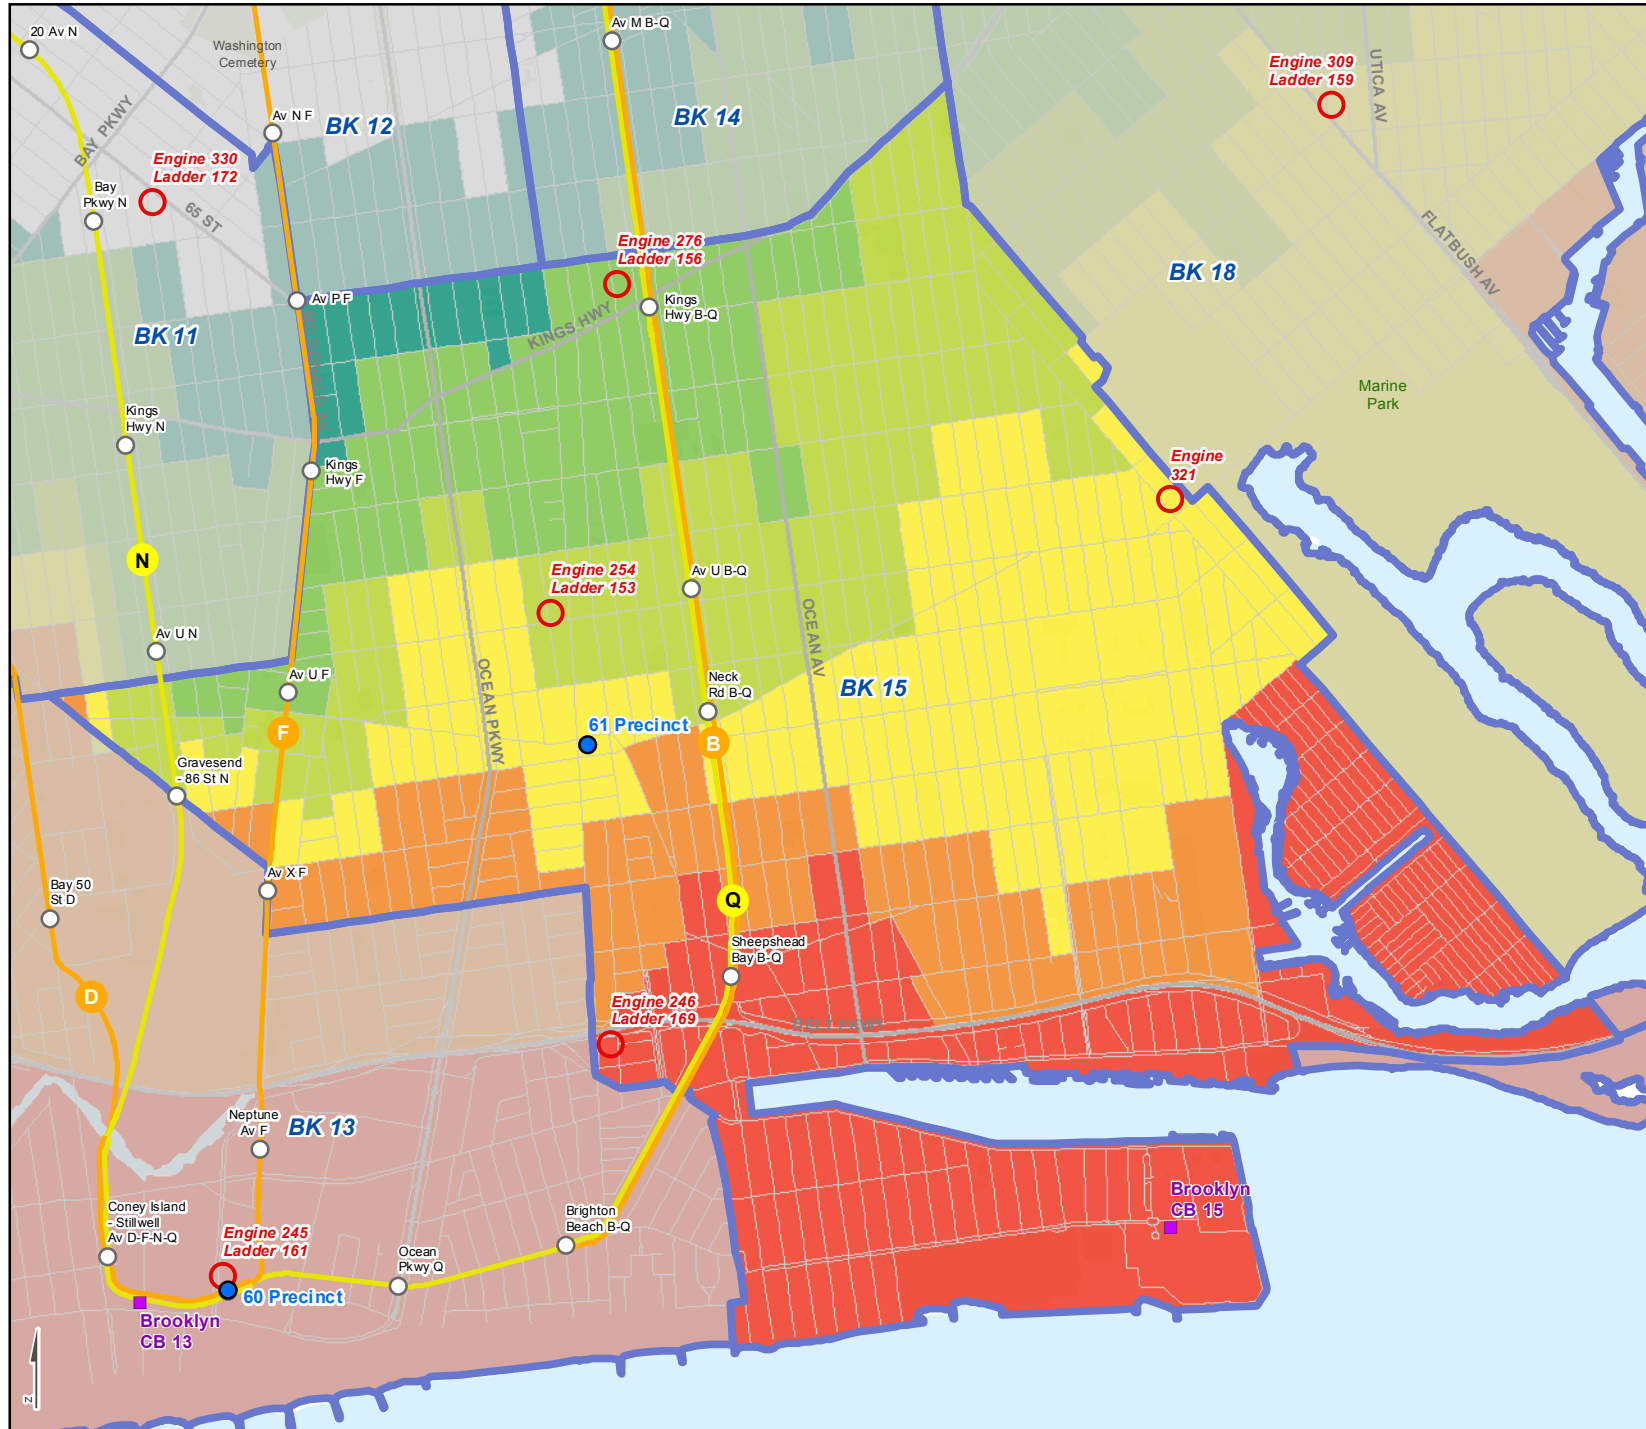

# Evacuation Zones - Brooklyn CD 15

Includes ZIP codes: 11223, 11229, 11235

Produced: 18 MAR 2015  
Source: NYC Emergency Management

- Evacuation center
  - Police station (precinct)
  - Fire station
  - Community board office
  - Community district
- Evacuation zone**
- Zone 1
  - Zone 2
  - Zone 3
  - Zone 4
  - Zone 5
  - Zone 6