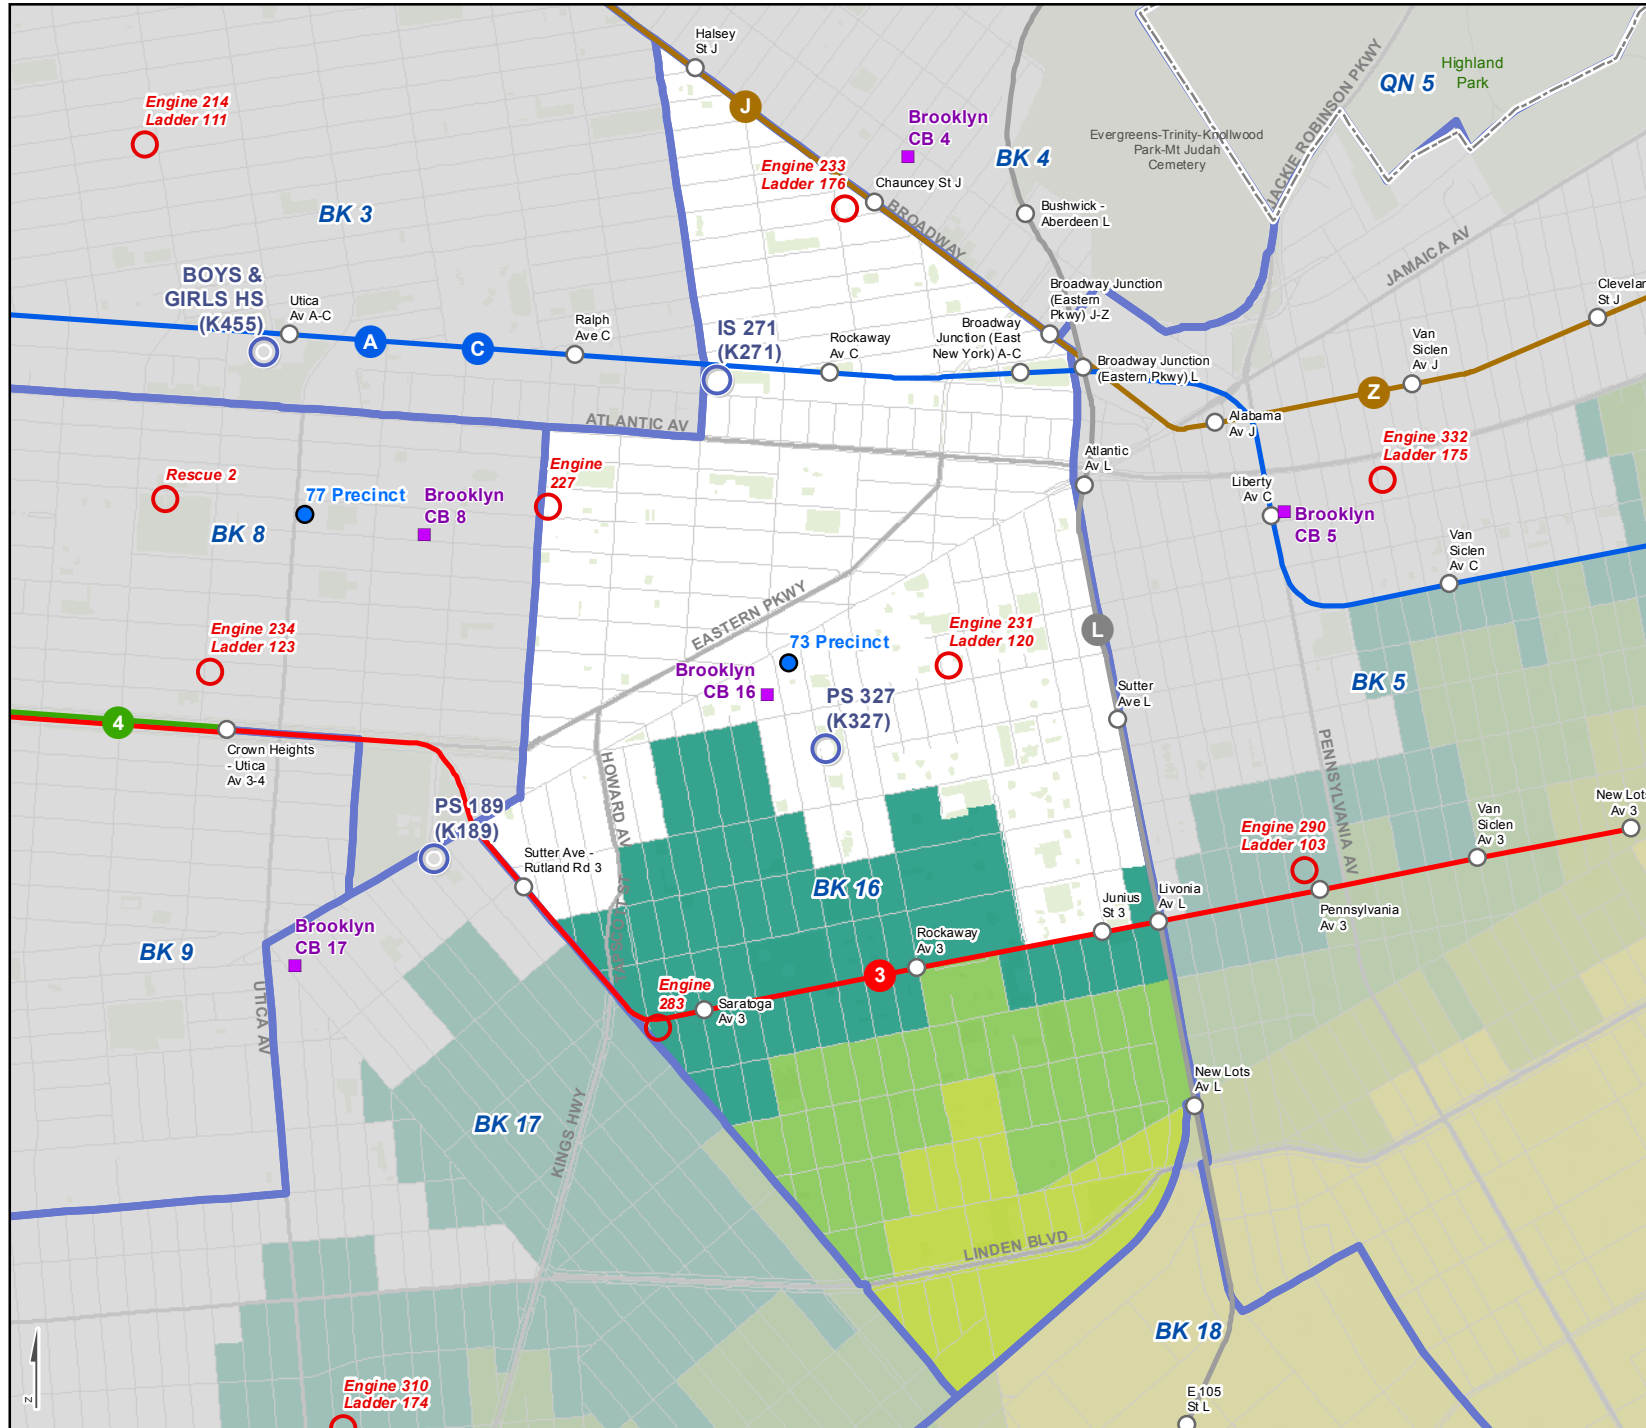

Evacuation Zones - Brooklyn CD 16

Includes ZIP codes: 11212, 11233, 11236

Produced: 18 MAR 2015
Source: NYC Emergency Management

- Evacuation center
 - Police station (precinct)
 - Fire station
 - Community board office
 - Community district
- Evacuation zone**
- Zone 1
 - Zone 2
 - Zone 3
 - Zone 4
 - Zone 5
 - Zone 6

Disclaimer

To confirm the location of Evacuation Centers, visit www.nyc.gov/hurricanezones or call 311.