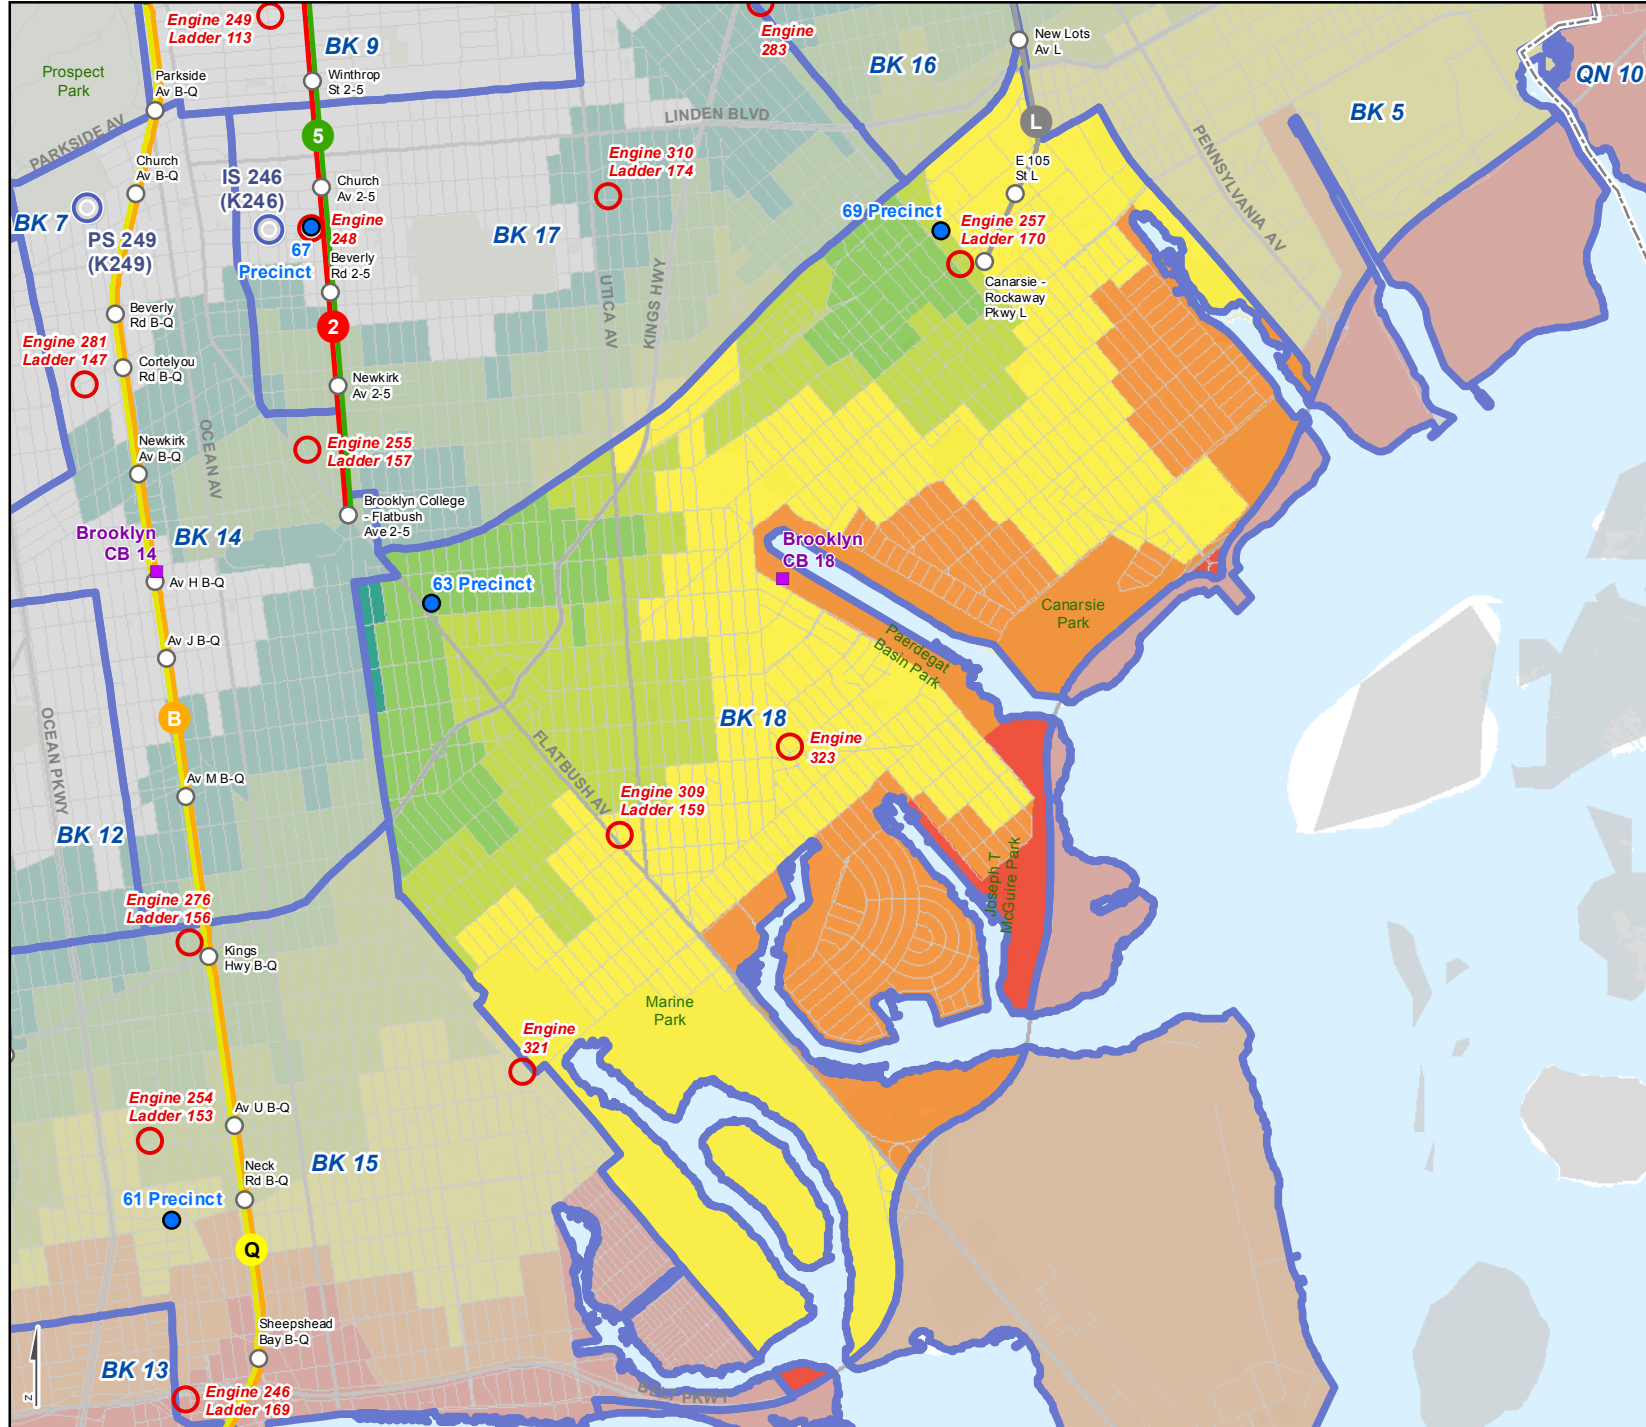

Evacuation Zones - Brooklyn CD 18

Includes ZIP codes: 11207, 11210, 11229, 11234, 11235, 11236, 11239

Produced: 18 MAR 2015
Source: NYC Emergency Management

- Evacuation center
 - Police station (precinct)
 - Fire station
 - Community board office
 - Community district
- Evacuation zone**
- Zone 1
 - Zone 2
 - Zone 3
 - Zone 4
 - Zone 5
 - Zone 6