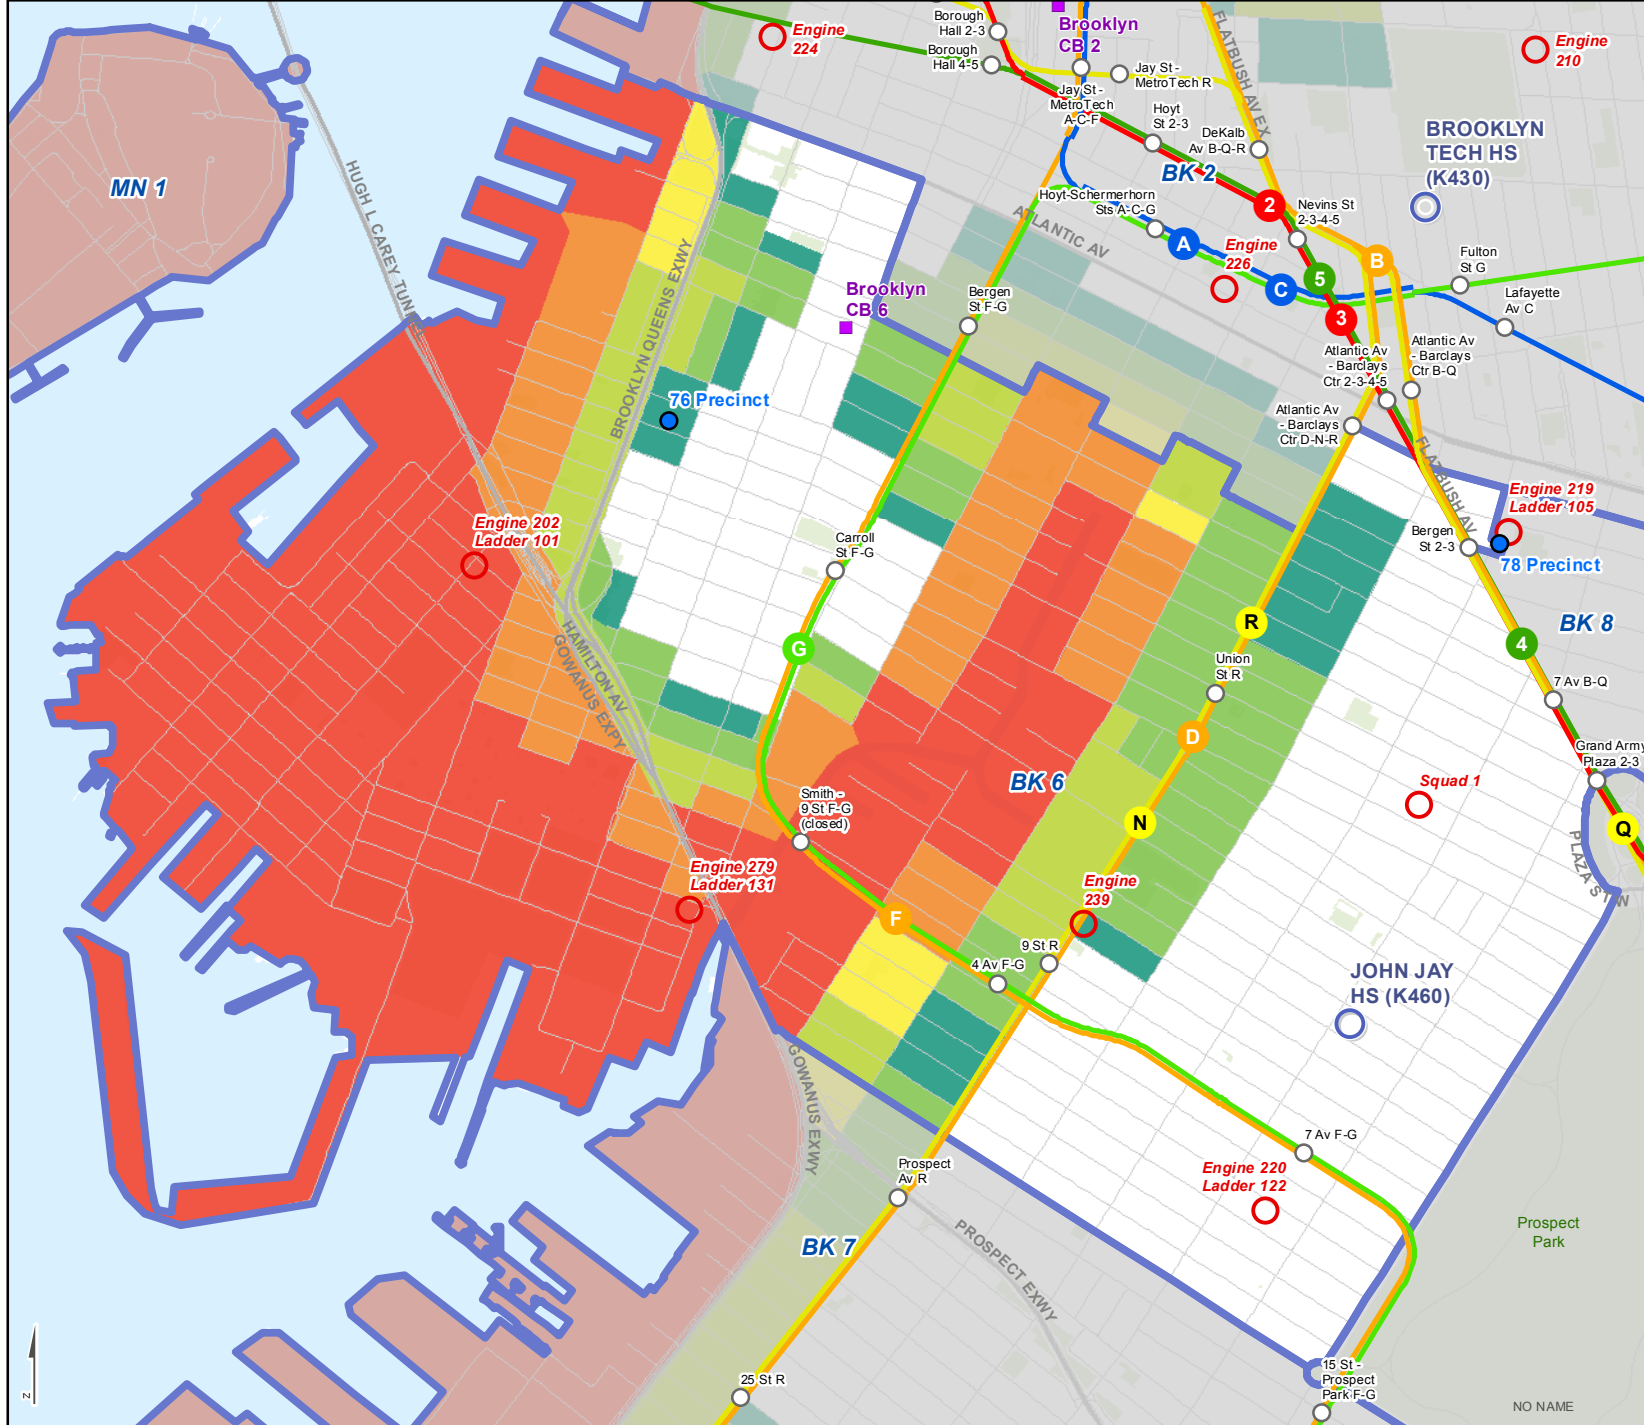

Evacuation Zones - Brooklyn CD 6

Includes ZIP codes: 11201, 11215, 11217, 11231

Produced: 18 MAR 2015
Source: NYC Emergency Management

- Evacuation center
 - Police station (precinct)
 - Fire station
 - Community board office
 - Community district
- Evacuation zone**
- Zone 1
 - Zone 2
 - Zone 3
 - Zone 4
 - Zone 5
 - Zone 6