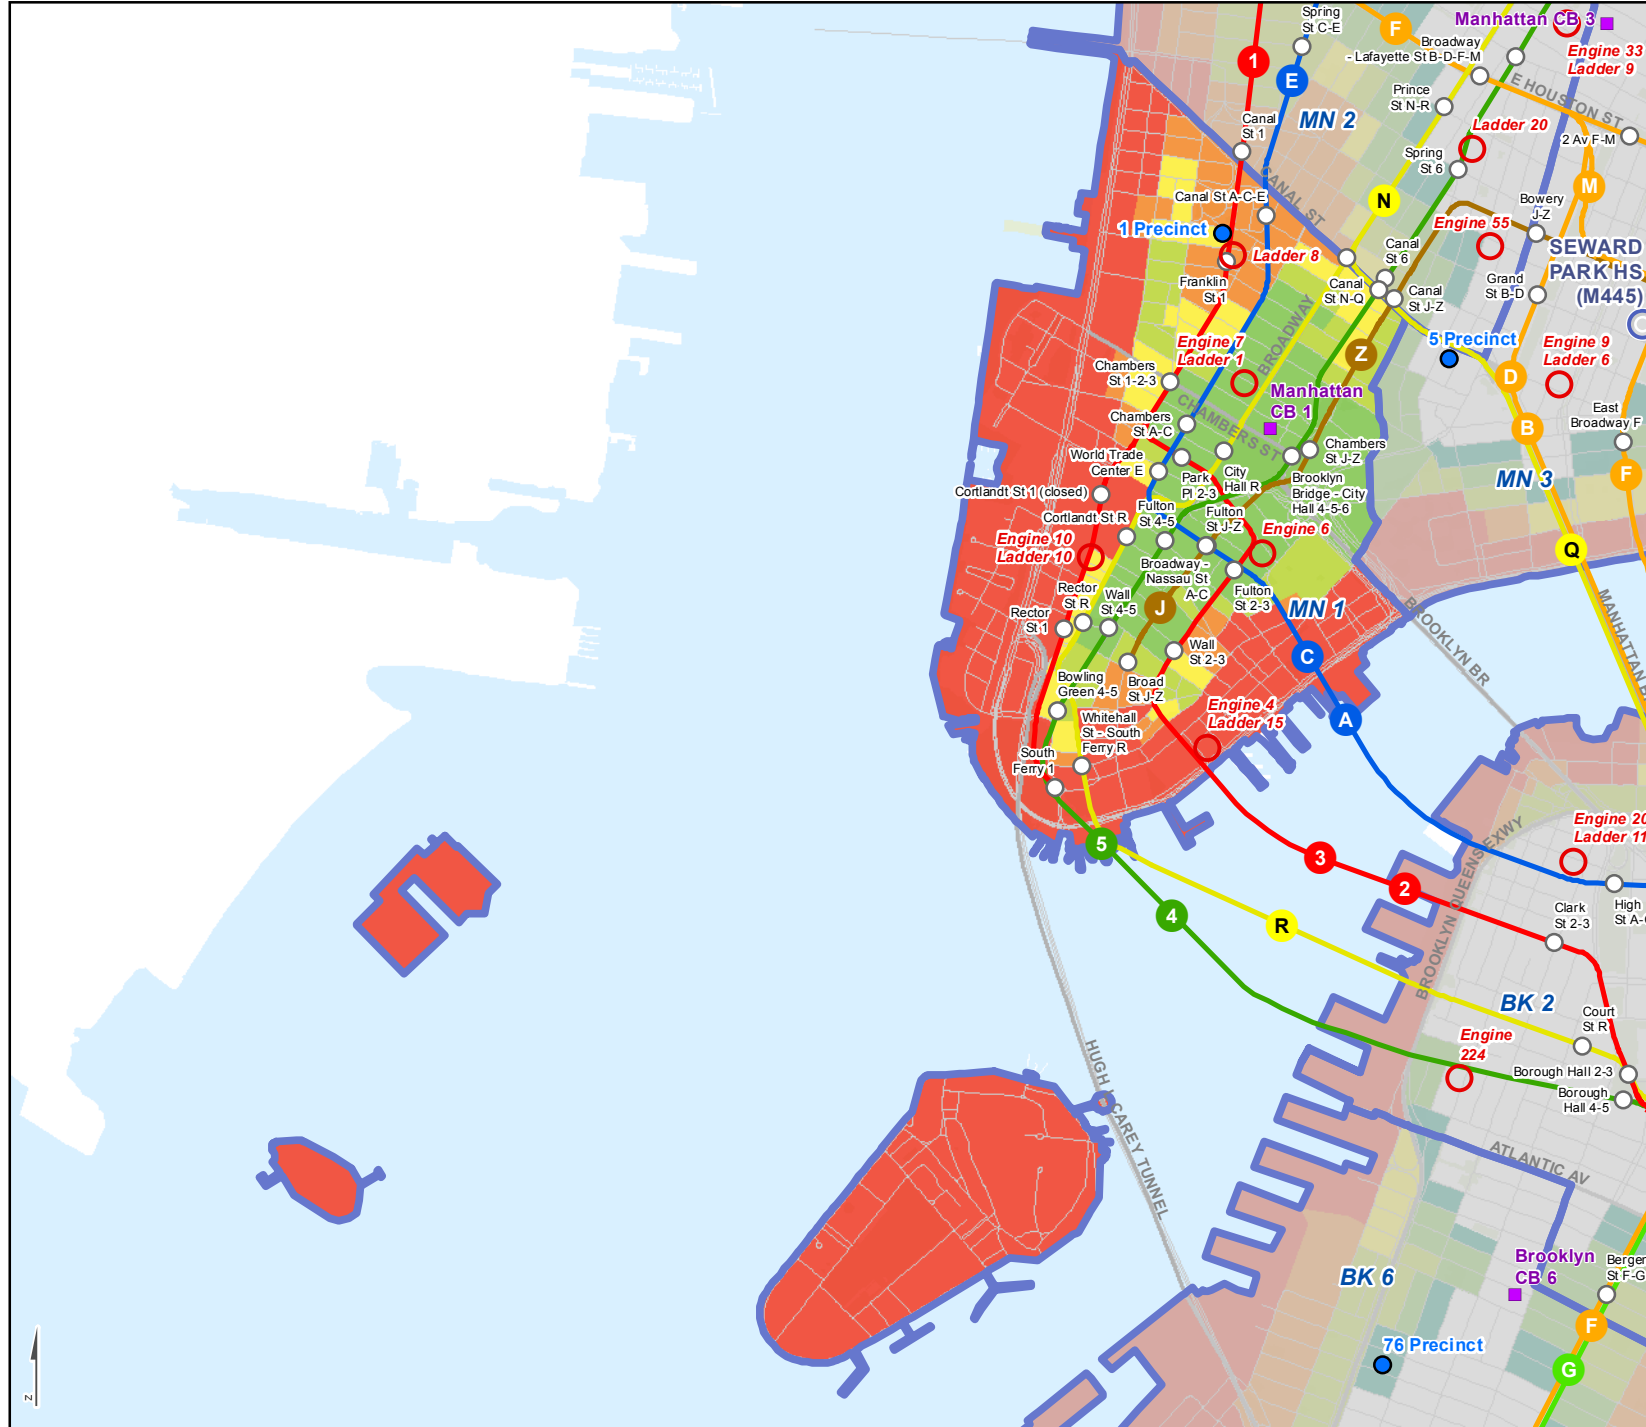

# Evacuation Zones - Manhattan CD 1

Includes ZIP codes: 10004, 10005, 10006, 10007, 10013, 10038, 10048, 10280, 10281

Produced: 18 MAR 2015  
Source: NYC Emergency Management

- Evacuation center
- Police station (precinct)
- Fire station
- Community board office
- Community district

### Evacuation zone

- Zone 1
- Zone 2
- Zone 3
- Zone 4
- Zone 5
- Zone 6

**Disclaimer**  
To confirm the location of Evacuation Centers, visit [www.nyc.gov/hurricanezones](http://www.nyc.gov/hurricanezones) or call 311.

0 0.25 0.5 0.75 1 Miles