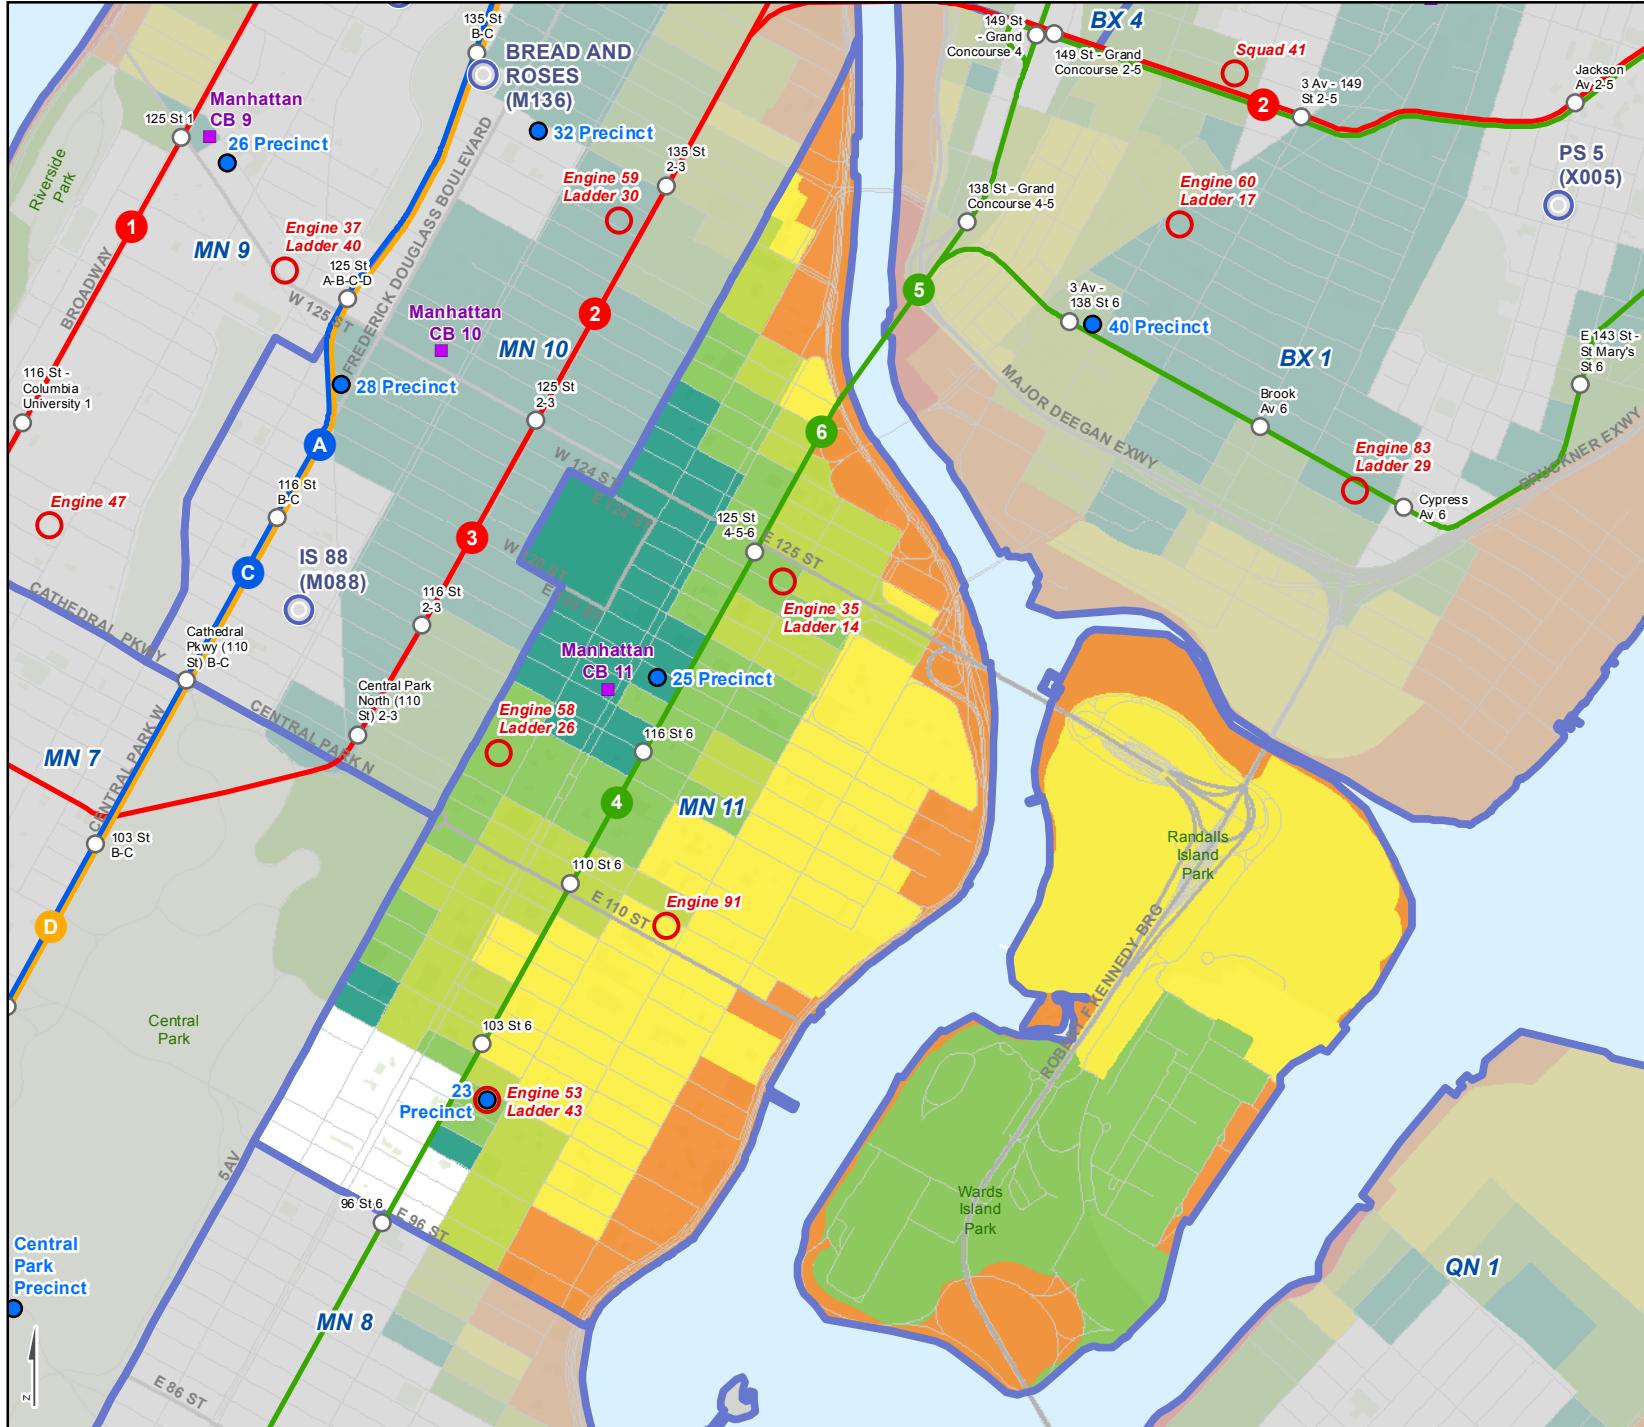

Evacuation Zones - Manhattan CD 11

Includes ZIP codes: 10027, 10029, 10035, 10037

Produced: 18 MAR 2015
Source: NYC Emergency Management

- Evacuation center
- Police station (precinct)
- Fire station
- Community board office
- Community district

Evacuation zone

- Zone 1
- Zone 2
- Zone 3
- Zone 4
- Zone 5
- Zone 6

Disclaimer

To confirm the location of Evacuation Centers, visit www.nyc.gov/hurricanezones or call 311.

0 0.25 0.5 0.75 1 Miles