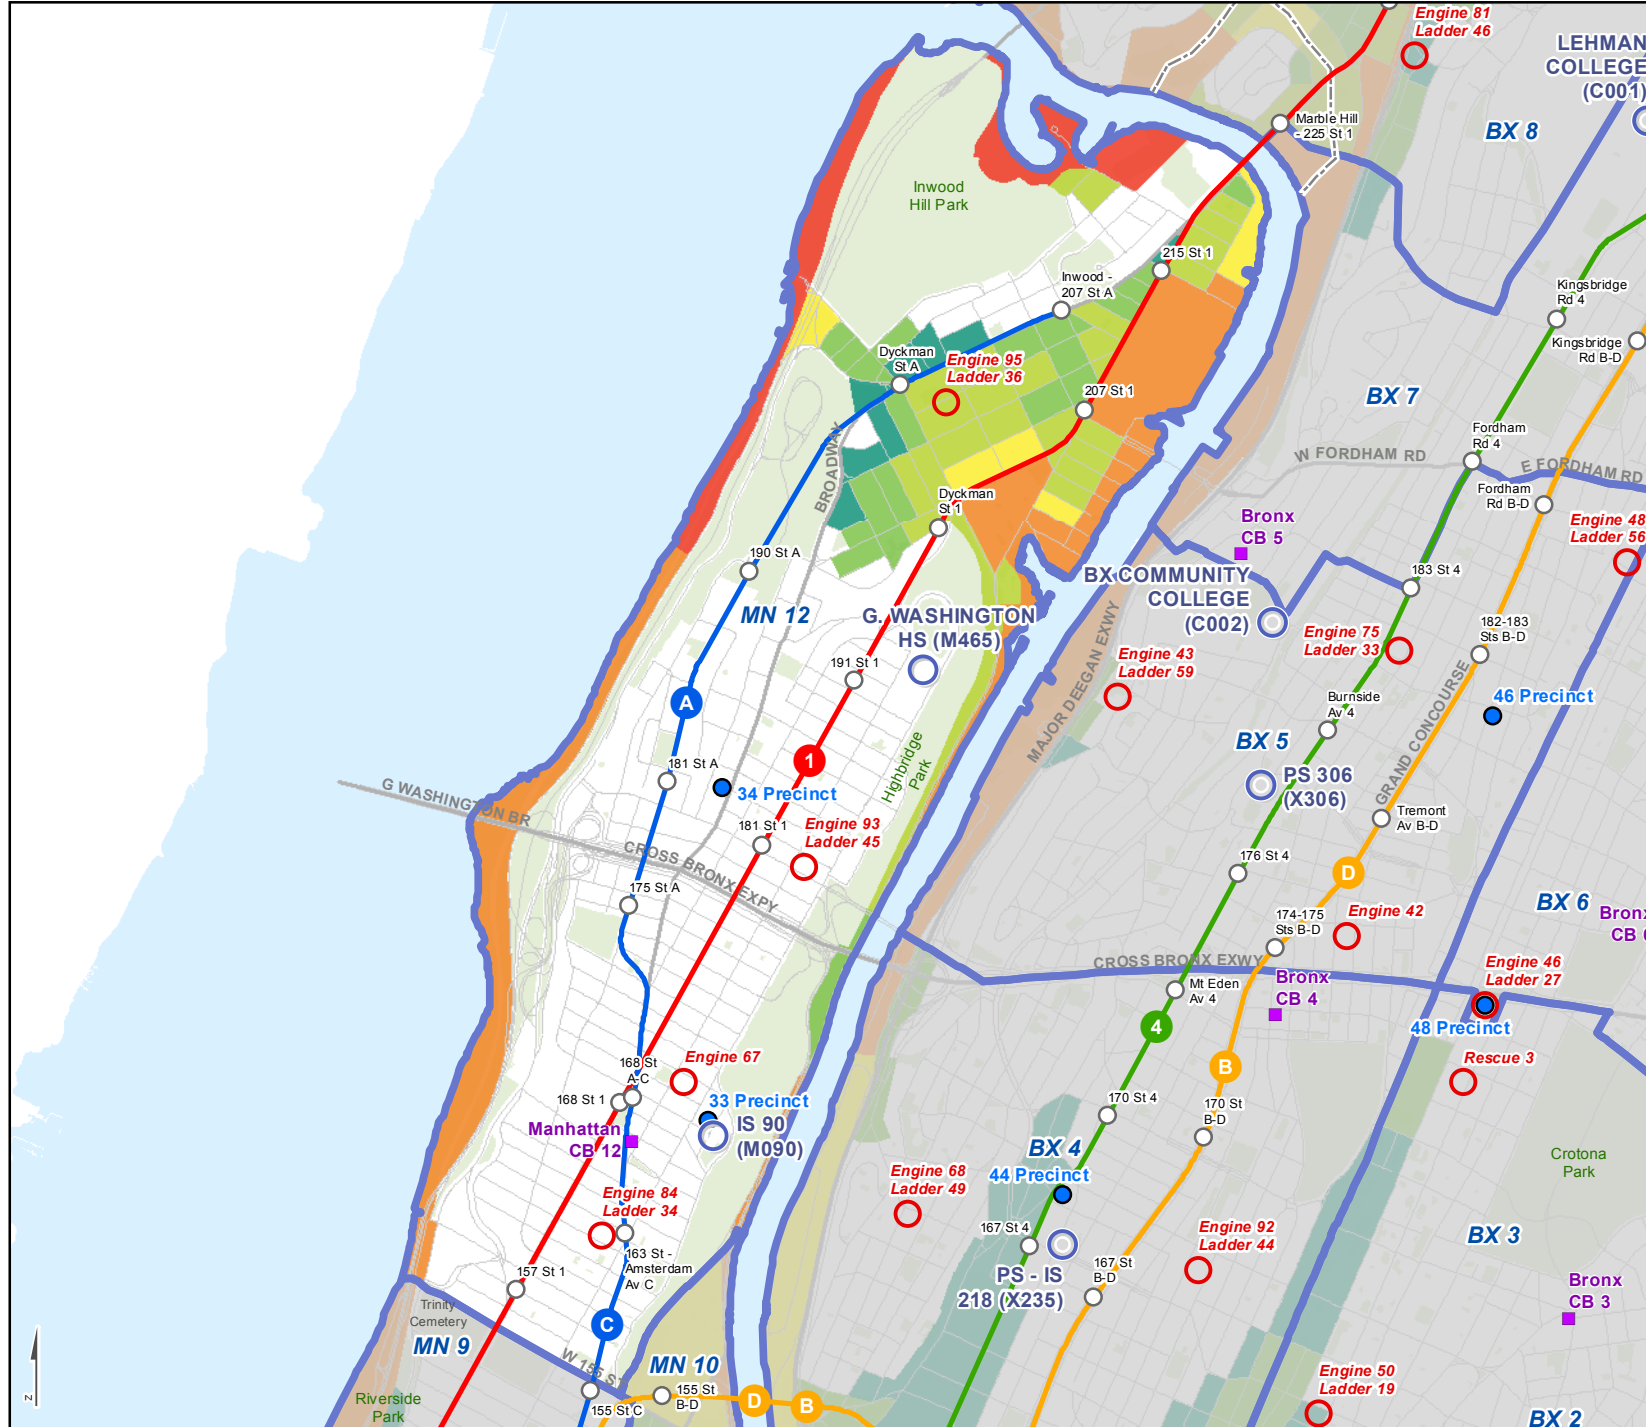

Evacuation Zones - Manhattan CD 12

Includes ZIP codes: 10032, 10033, 10034, 10040

Produced: 18 MAR 2015
Source: NYC Emergency Management

- Evacuation center
- Police station (precinct)
- Fire station
- Community board office
- Community district

Evacuation zone

- Zone 1
- Zone 2
- Zone 3
- Zone 4
- Zone 5
- Zone 6

Disclaimer
To confirm the location of Evacuation Centers, visit www.nyc.gov/hurricanezones or call 311.

0 0.25 0.5 0.75 1 Miles