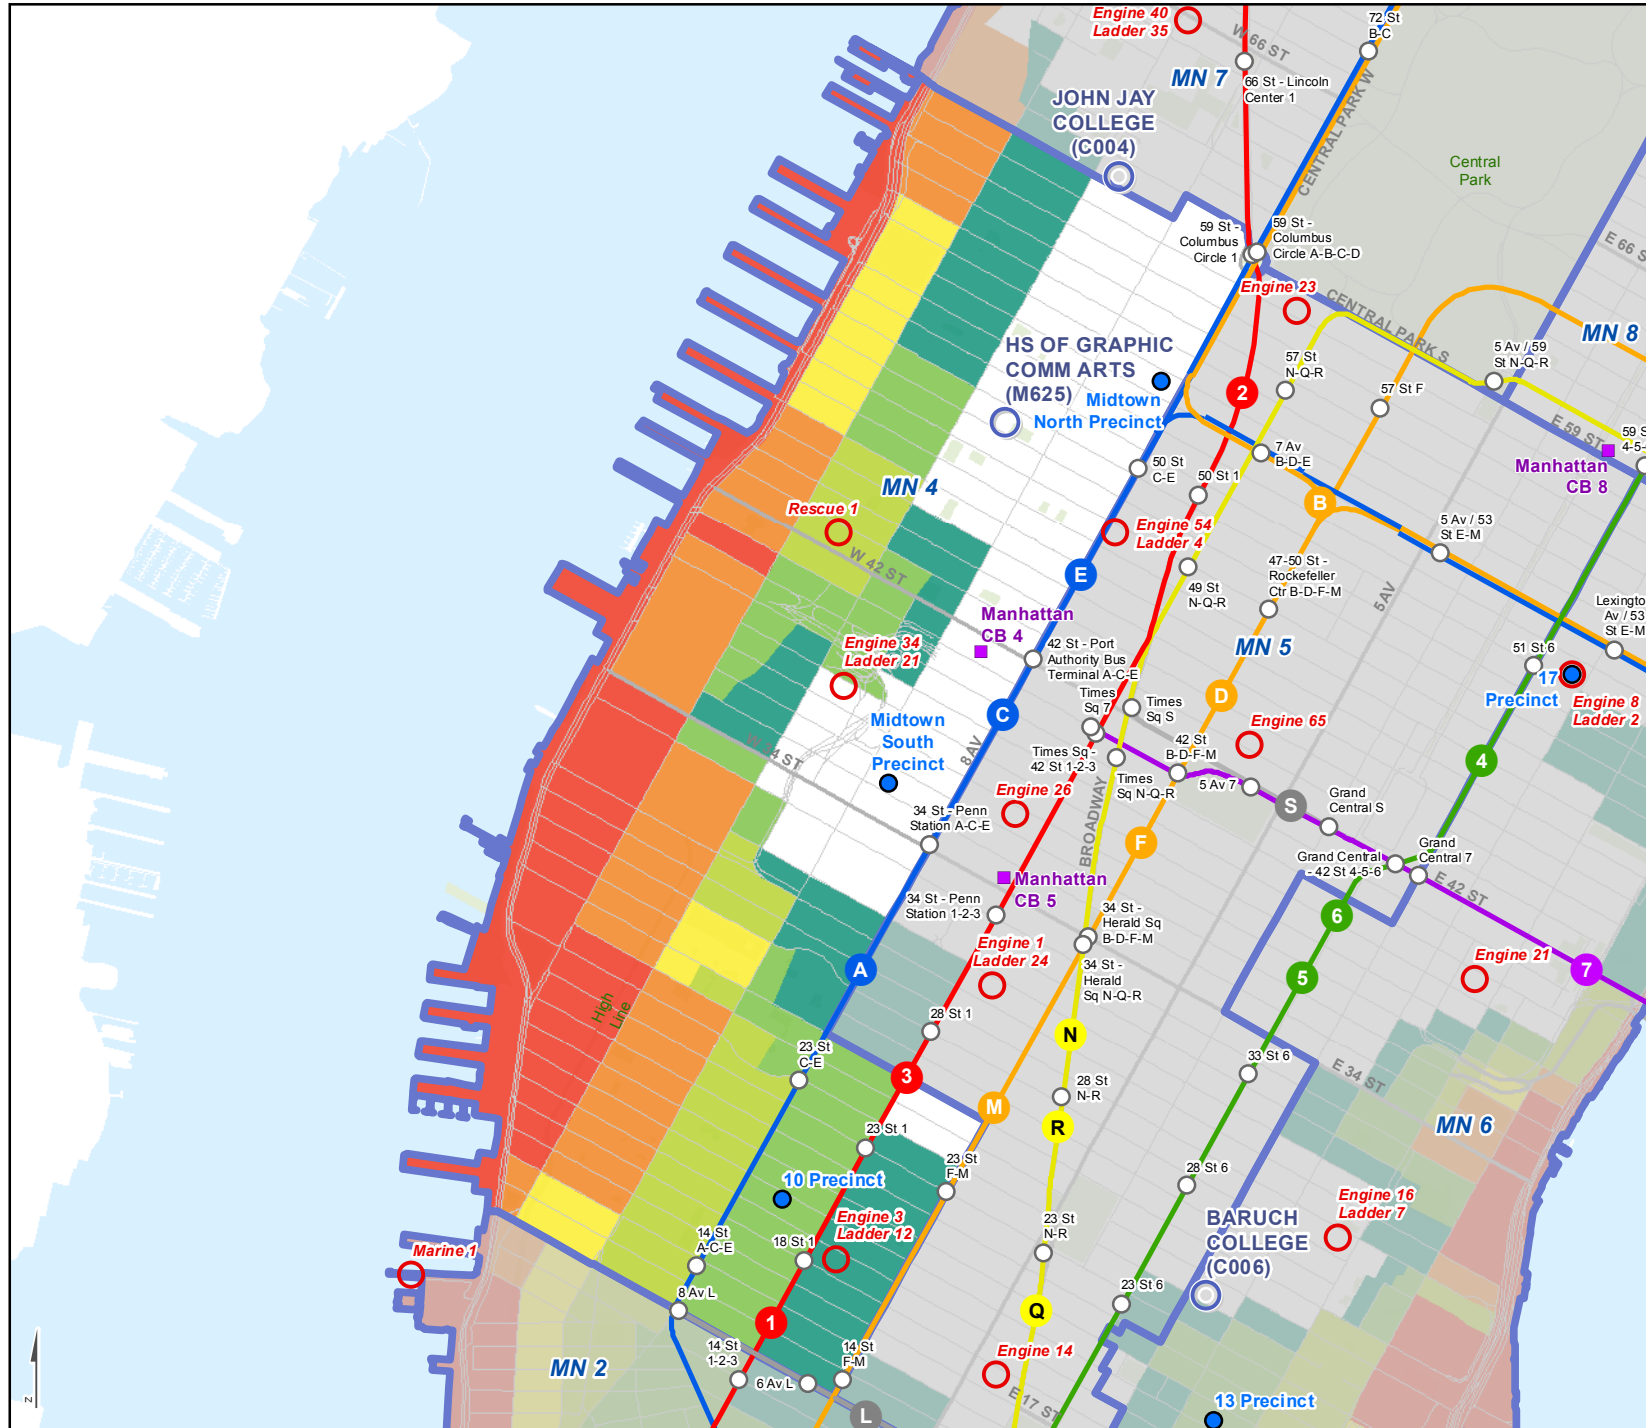

Evacuation Zones - Manhattan CD 4

Includes ZIP codes: 10001, 10011, 10018, 10019, 10036

Produced: 18 MAR 2015
Source: NYC Emergency Management

- Evacuation center
- Police station (precinct)
- Fire station
- Community board office
- Community district

- Evacuation zone**
- Zone 1
 - Zone 2
 - Zone 3
 - Zone 4
 - Zone 5
 - Zone 6

Disclaimer
To confirm the location of Evacuation Centers, visit www.nyc.gov/hurricanezones or call 311.

0 0.25 0.5 0.75 1 Miles