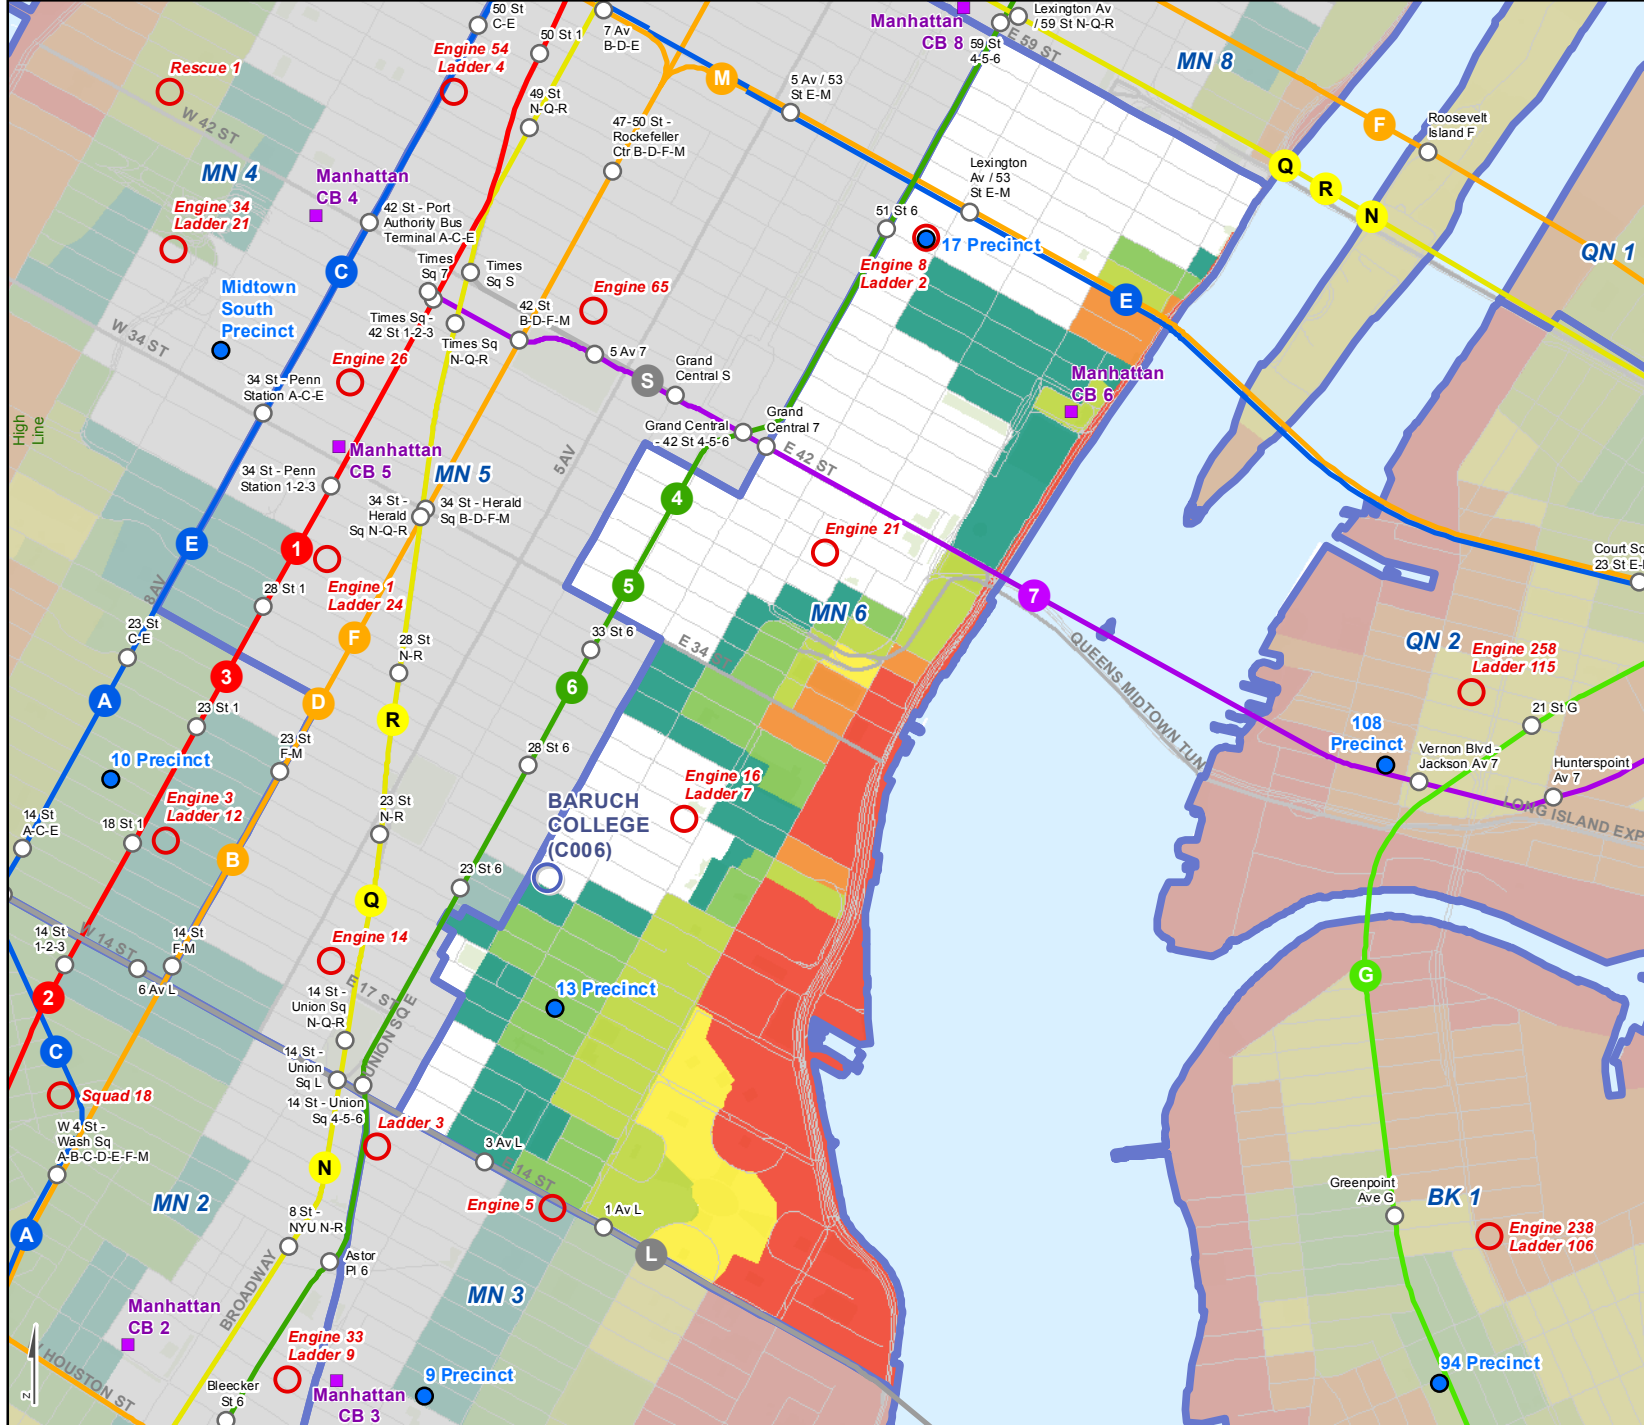

Evacuation Zones - Manhattan CD 6

Includes ZIP codes: 10003, 10009, 10010, 10016, 10017, 10022

Produced: 18 MAR 2015
Source: NYC Emergency Management

- Evacuation center
 - Police station (precinct)
 - Fire station
 - Community board office
 - Community district
- Evacuation zone**
- Zone 1
 - Zone 2
 - Zone 3
 - Zone 4
 - Zone 5
 - Zone 6

Disclaimer

To confirm the location of Evacuation Centers, visit www.nyc.gov/hurricanezones or call 311.