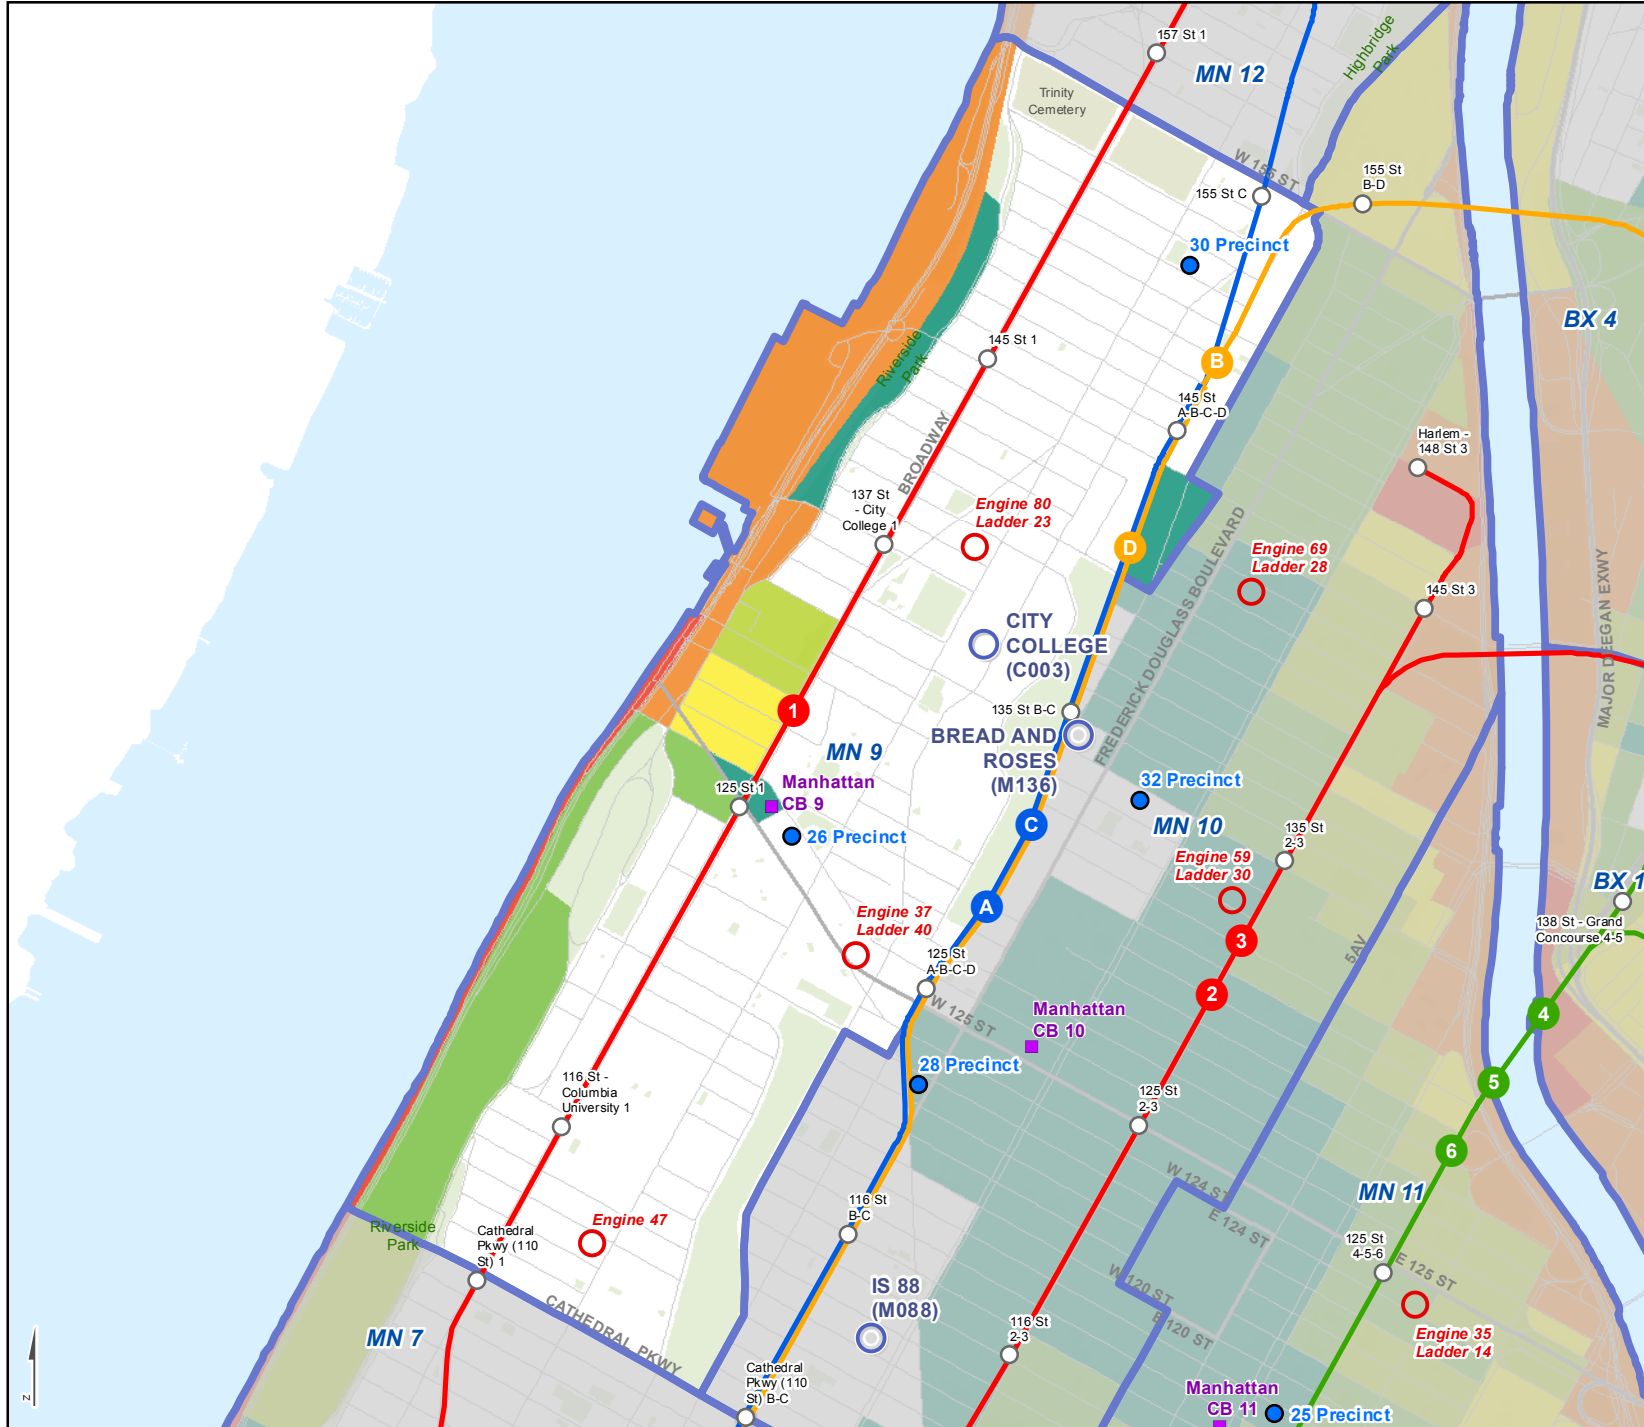

Evacuation Zones - Manhattan CD 9

Includes ZIP codes: 10024, 10025, 10026, 10027, 10030, 10031, 10032

Produced: 18 MAR 2015
Source: NYC Emergency Management

- Evacuation center
- Police station (precinct)
- Fire station
- Community board office
- Community district
- Evacuation zone**
- Zone 1
- Zone 2
- Zone 3
- Zone 4
- Zone 5
- Zone 6