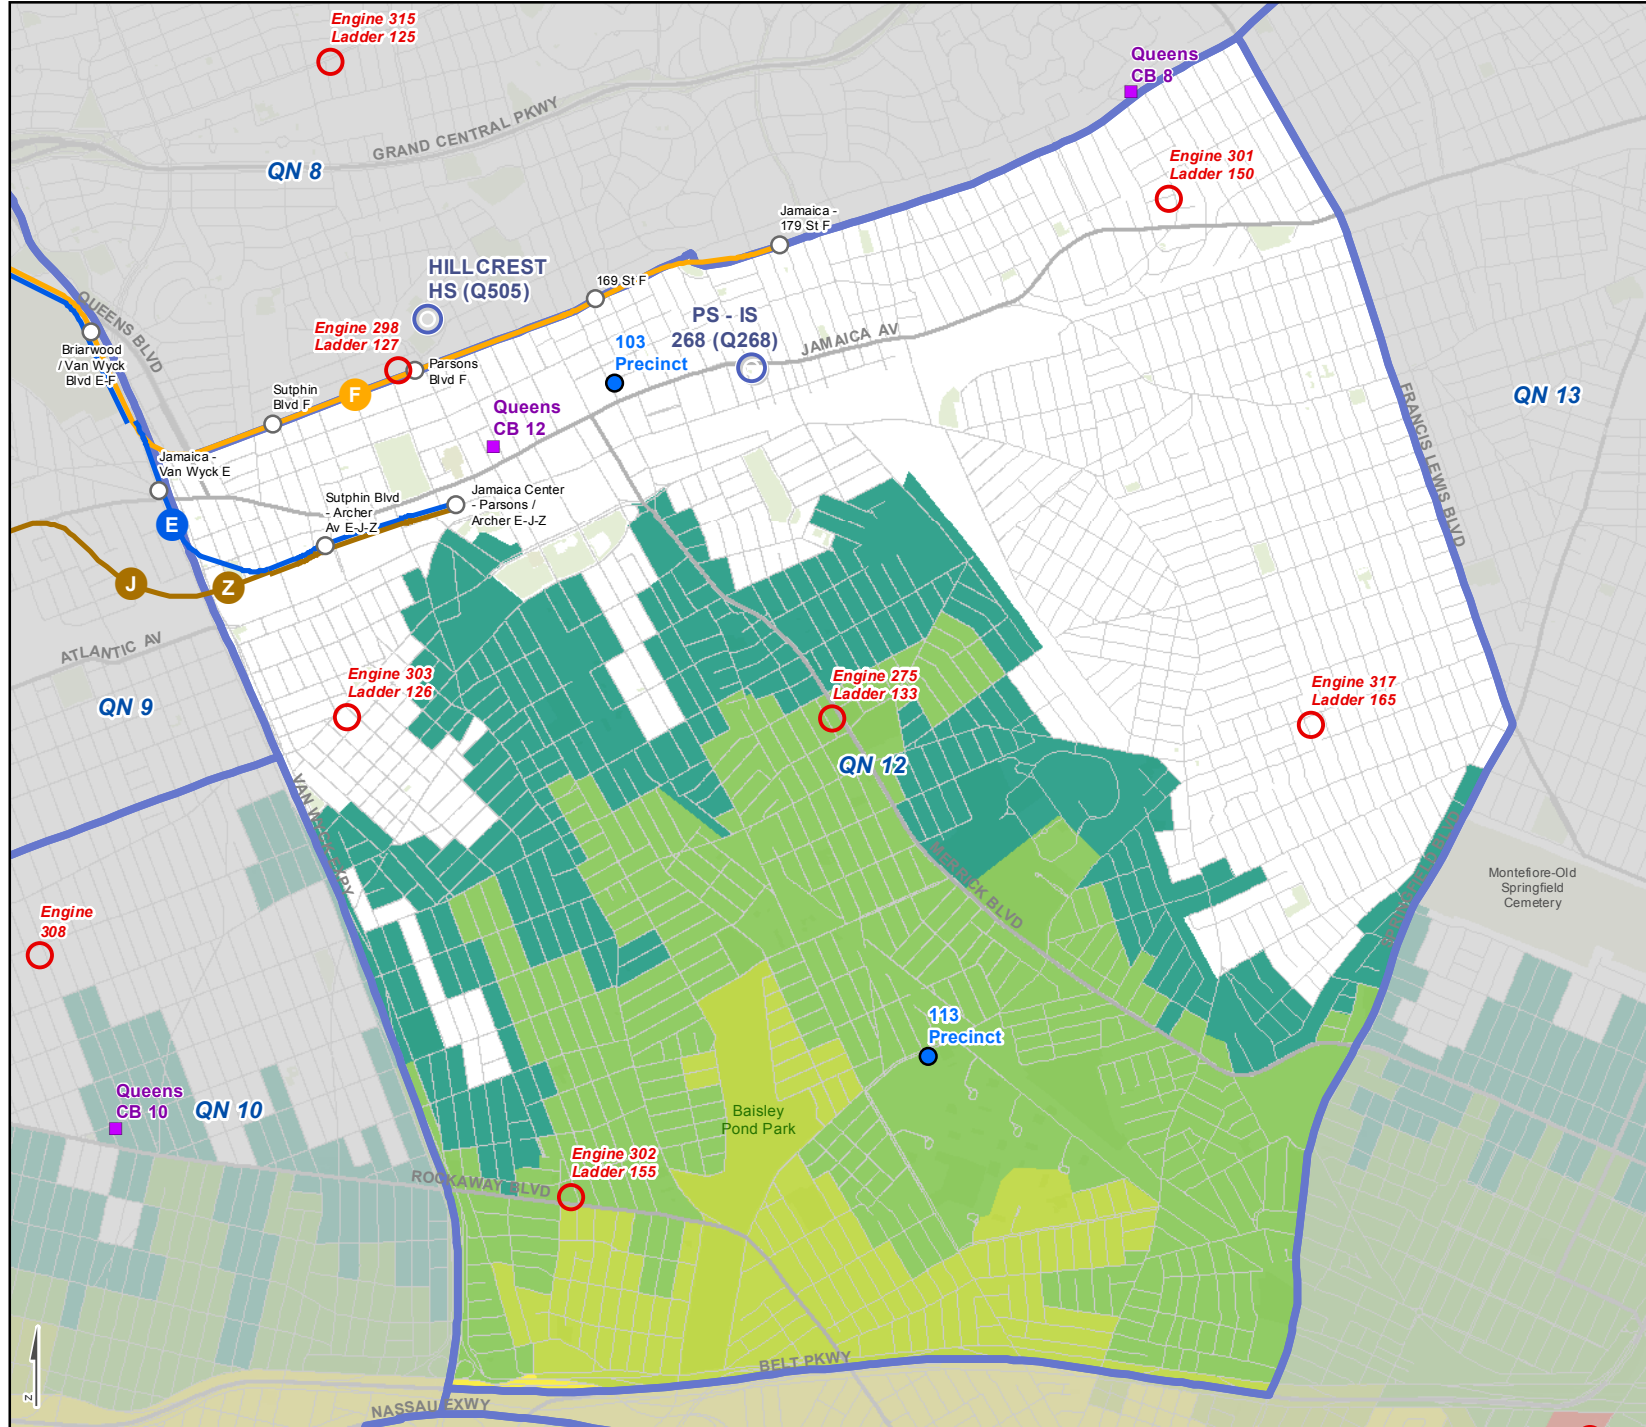

# Evacuation Zones - Queens CD 12

Includes ZIP codes: 11411, 11412, 11413, 11423, 11432, 11433, 11434, 11435, 11436

Produced: 18 MAR 2015  
Source: NYC Emergency Management

- Evacuation center
  - Police station (precinct)
  - Fire station
  - Community board office
  - Community district
- Evacuation zone**
- Zone 1
  - Zone 2
  - Zone 3
  - Zone 4
  - Zone 5
  - Zone 6

**Disclaimer**

To confirm the location of Evacuation Centers, visit [www.nyc.gov/hurricanezones](http://www.nyc.gov/hurricanezones) or call 311.

0 0.25 0.5 0.75 1 Miles