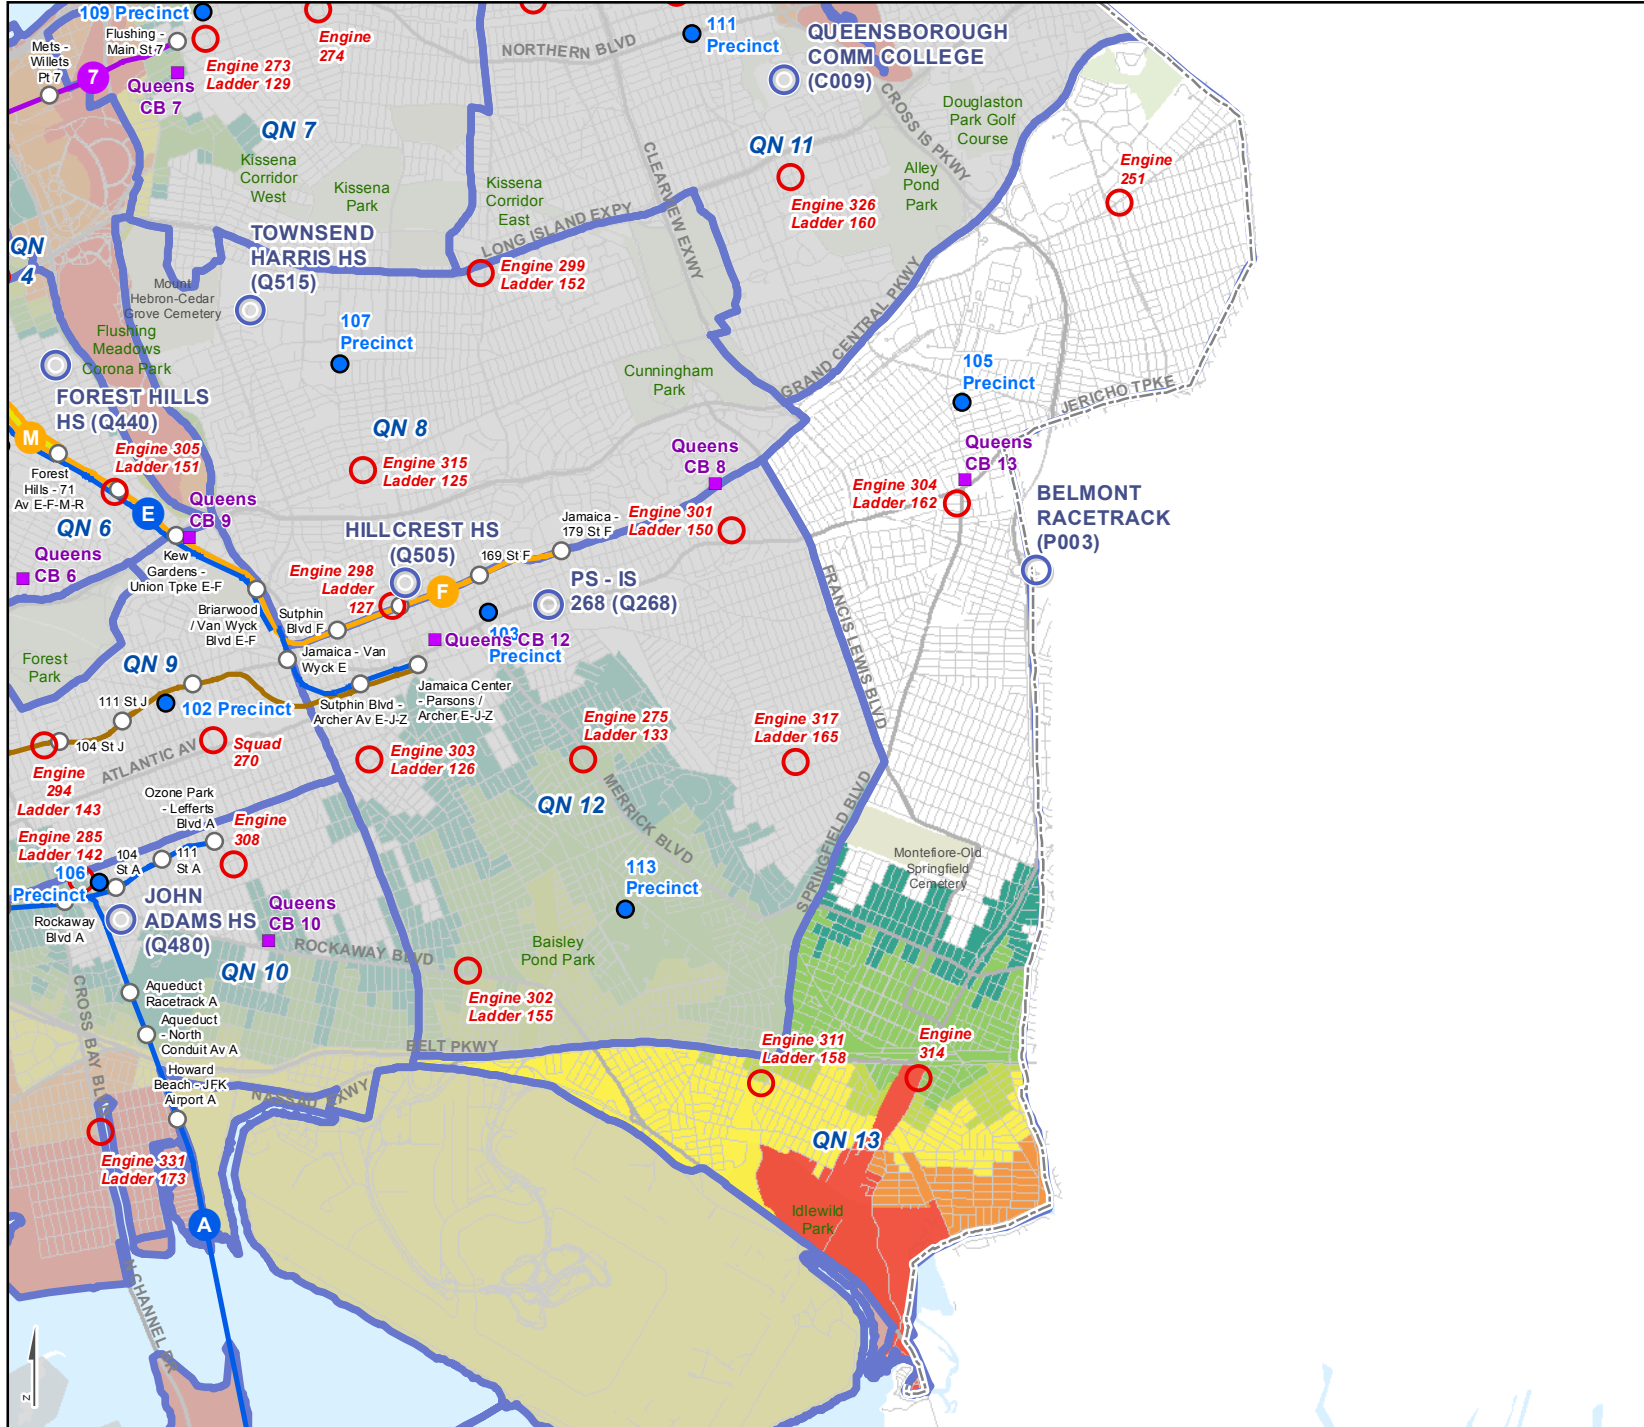

Evacuation Zones - Queens CD 13

Includes ZIP codes: 11001, 11004, 11005, 11040, 11411, 11413, 11422, 11426, 11427, 11429, 11430, 11434

Produced: 18 MAR 2015
Source: NYC Emergency Management

- Evacuation center
- Police station (precinct)
- Fire station
- Community board office
- Community district

Evacuation zone

- Zone 1
- Zone 2
- Zone 3
- Zone 4
- Zone 5
- Zone 6

Disclaimer

To confirm the location of Evacuation Centers, visit www.nyc.gov/hurricanezones or call 311.

0 0.25 0.5 0.75 1 Miles